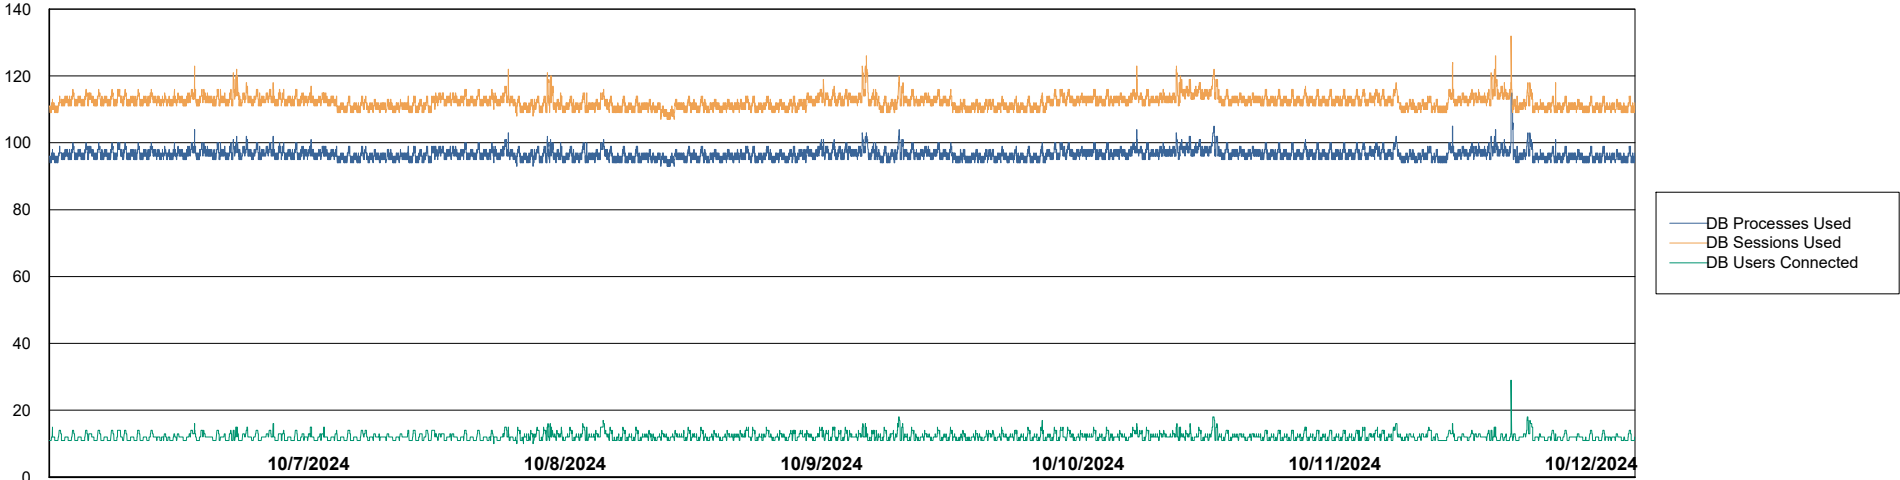

DB Processes Max 0
DB Processes Max 1,000

Weekly SLA Customer Report

Customer ELJ Production
Database ID 72

Database Performance ELJ_PRD_FRASEQXPRDDB03_ABS1

Weekly SLA Customer Report

Customer ELJ Production
Database ID 72