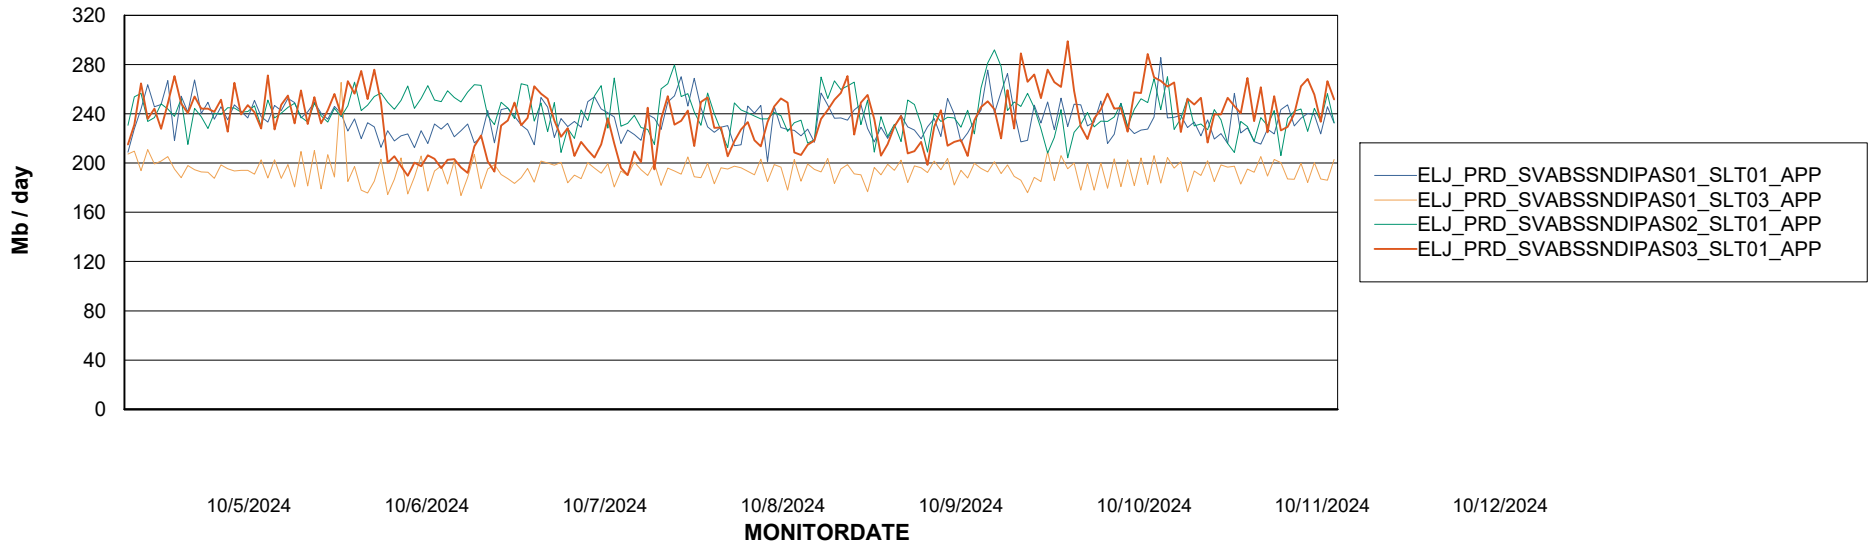

ABSSolute Application Server Services

Avg memory used per ABS Server Service