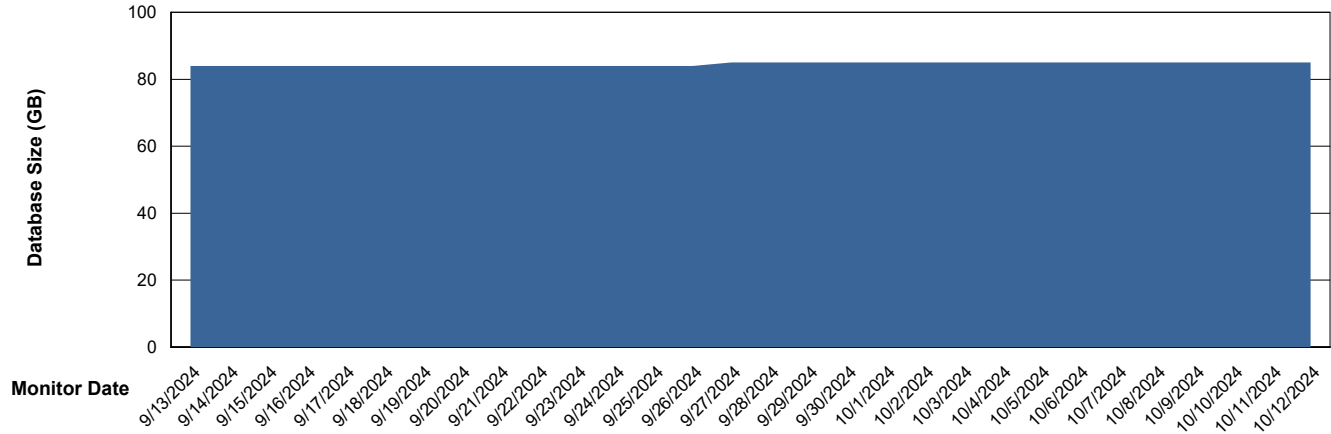

DB Processes Max 0
DB Processes Max 1,000

Weekly SLA Customer Report

Customer ELJ Production
Database ID 72

Database Performance ELJ_PRD_FRASEQXPRDDB03_ABS1

Weekly SLA Customer Report

Customer ELJ Production
Database ID 72

DATABASE SIZE ELJ_PRD_FRASEQXPRDDB01_ABS1

Database growth over last month

DATABASE SIZE ELJ_PRD_FRASEQXPRDDB03_ABS1

Database growth over last month

Weekly SLA Customer Report

Customer ELJ Production
 Database ID 72