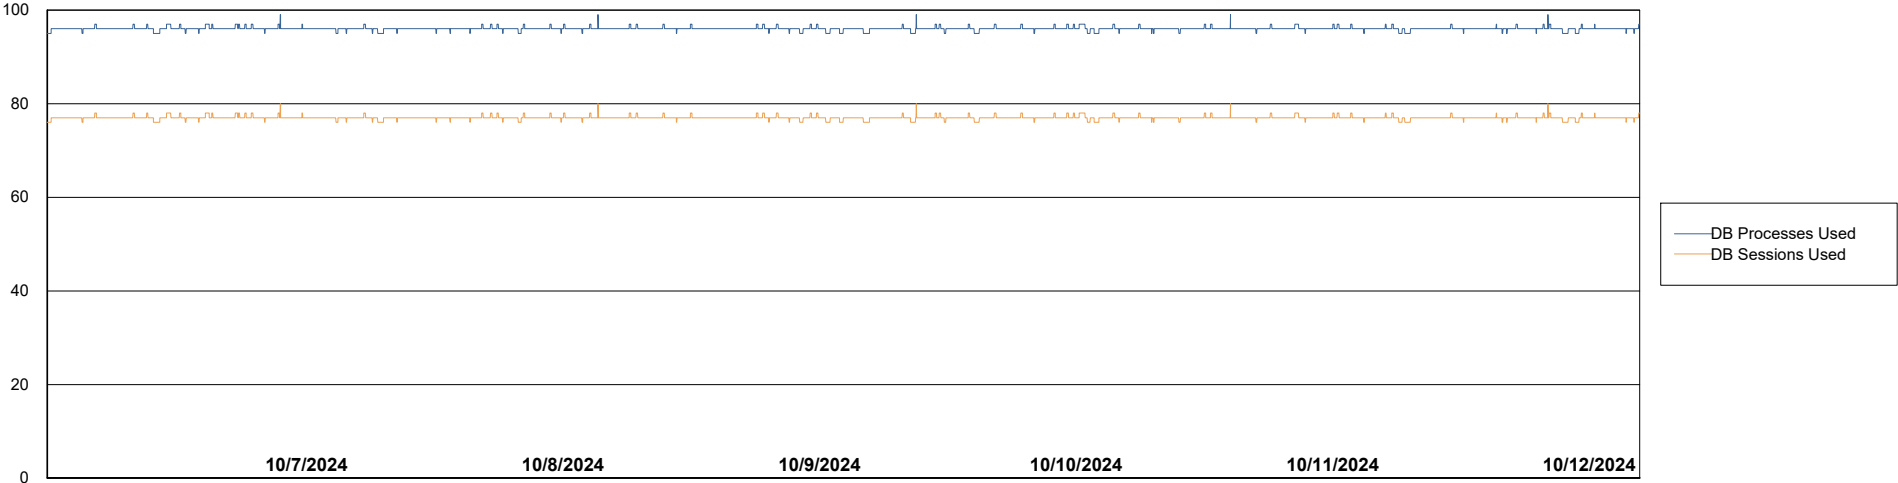

Database Performance ELJ_PRD_FRASEQXPRDDB02_HSBABS1

DB Processes Max 0
DB Processes Max 1,000