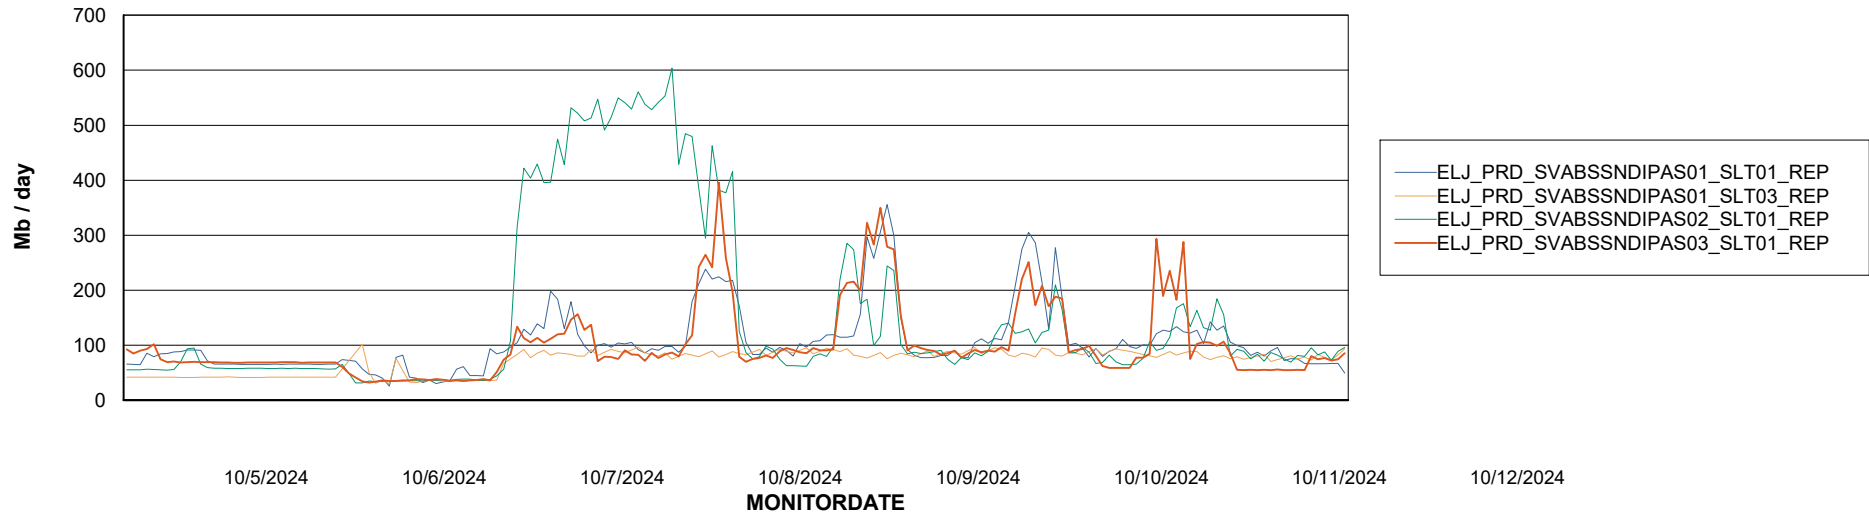

Avg memory used per ABS Server Service

Avg users per day per ABS server

Weekly SLA Customer Report

Customer ELJ Production
Database ID 72

ABSSolute Application ReportServer Services

Avg memory used per ReportServer Service