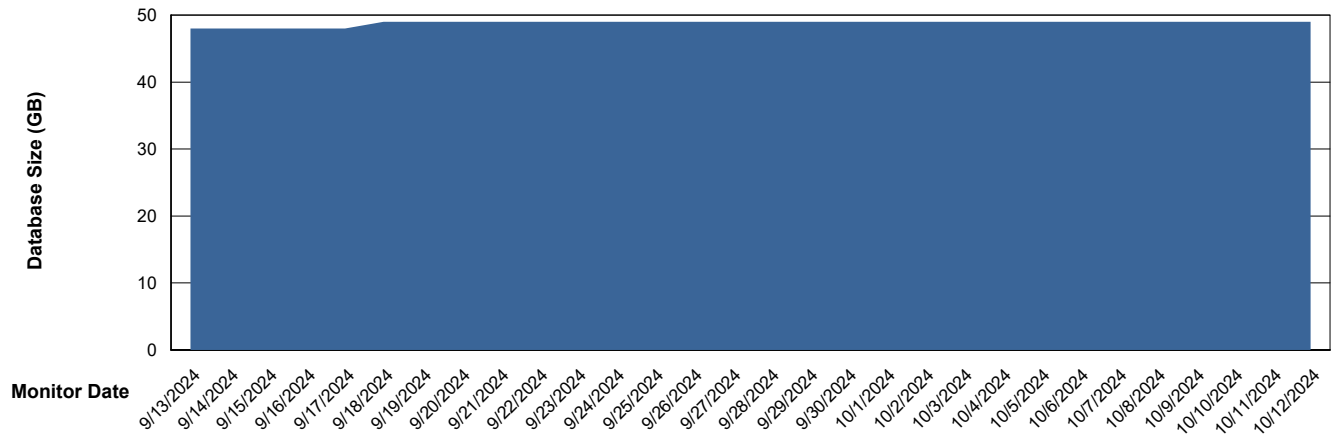

DATABASE SIZE ELJ_PRD_FRASEQXPRDDB03_ABS1

Database growth over last month