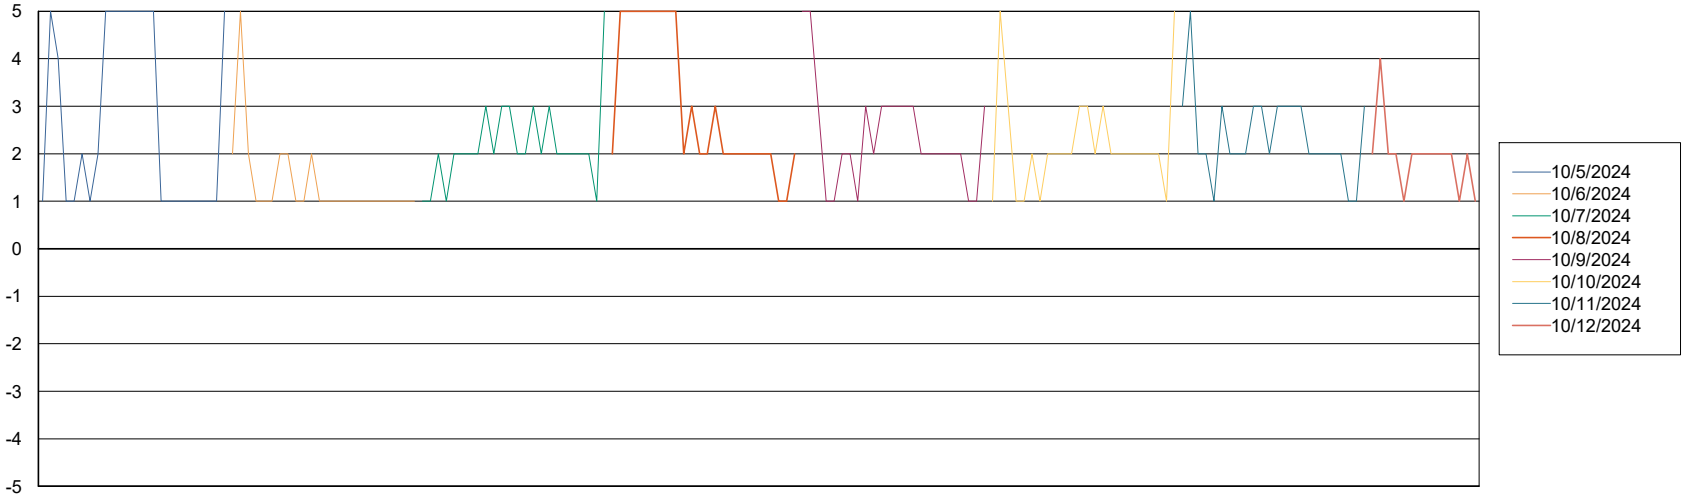

Standby Database Health ELI_Production

Recovery lag for last 7 days