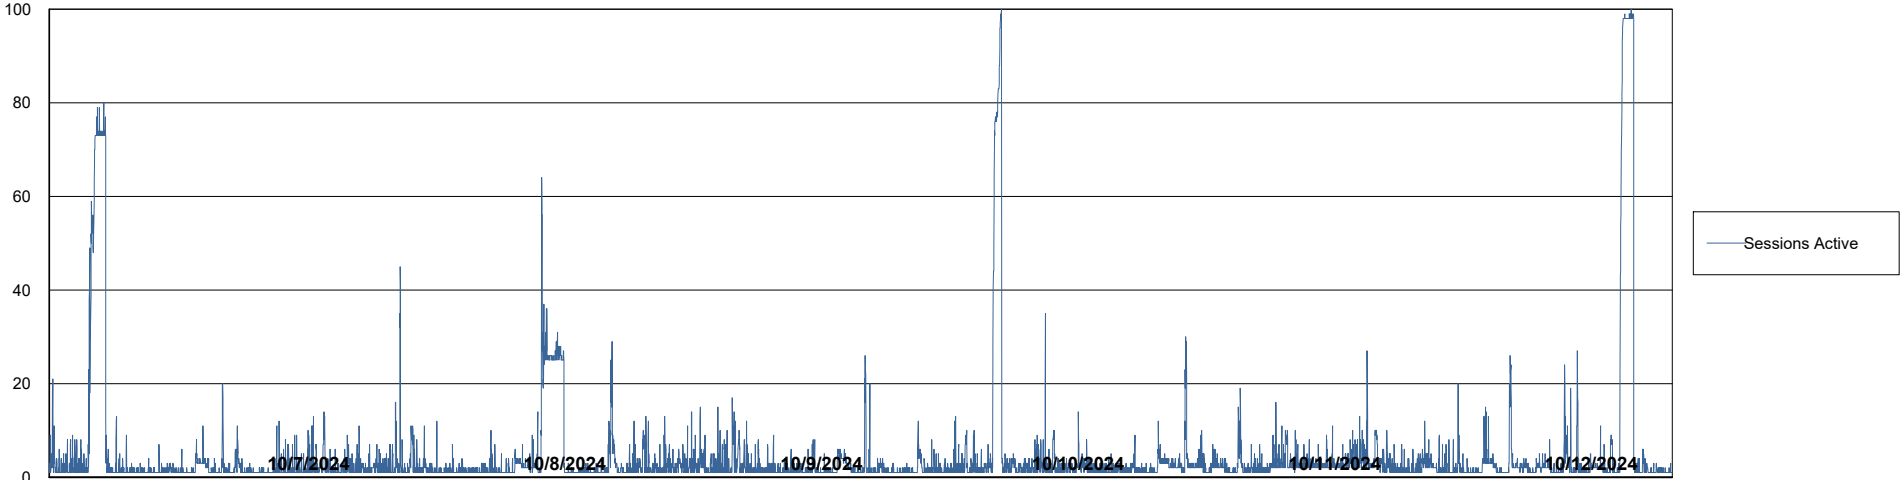

Weekly SLA Customer Report

Customer ELI_Production
Database ID 62

Database Performance ELI_PRD_FRASEQXPRDDB04-BI_ABS1

Weekly SLA Customer Report

Customer ELI_Production
Database ID 62

Database Performance ELI_PRD_FRASINTPRDDB01_ABS1