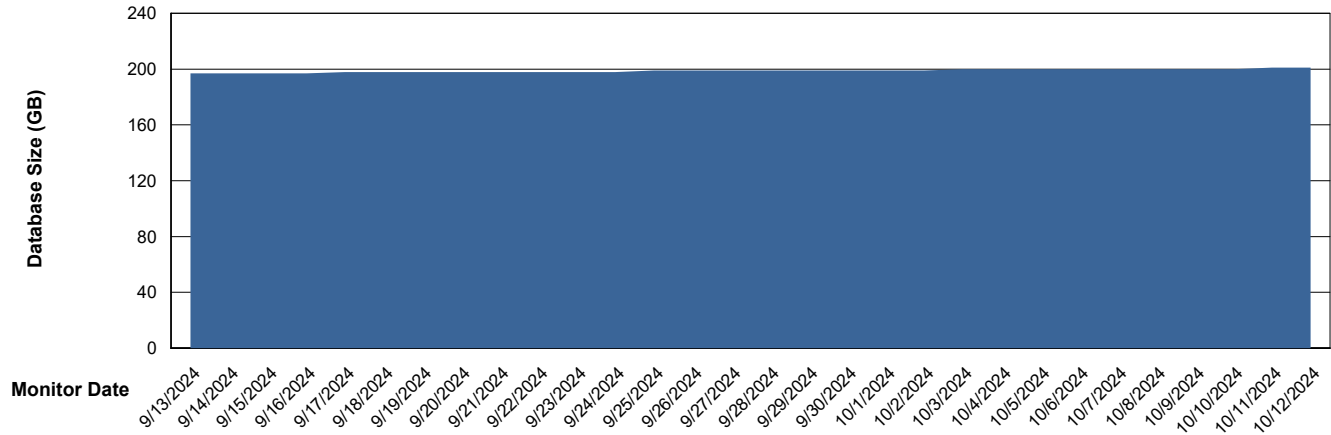

DATABASE SIZE ELI_PRD_FRASEQXPRDDB04-BI_ABS1

Database growth over last month