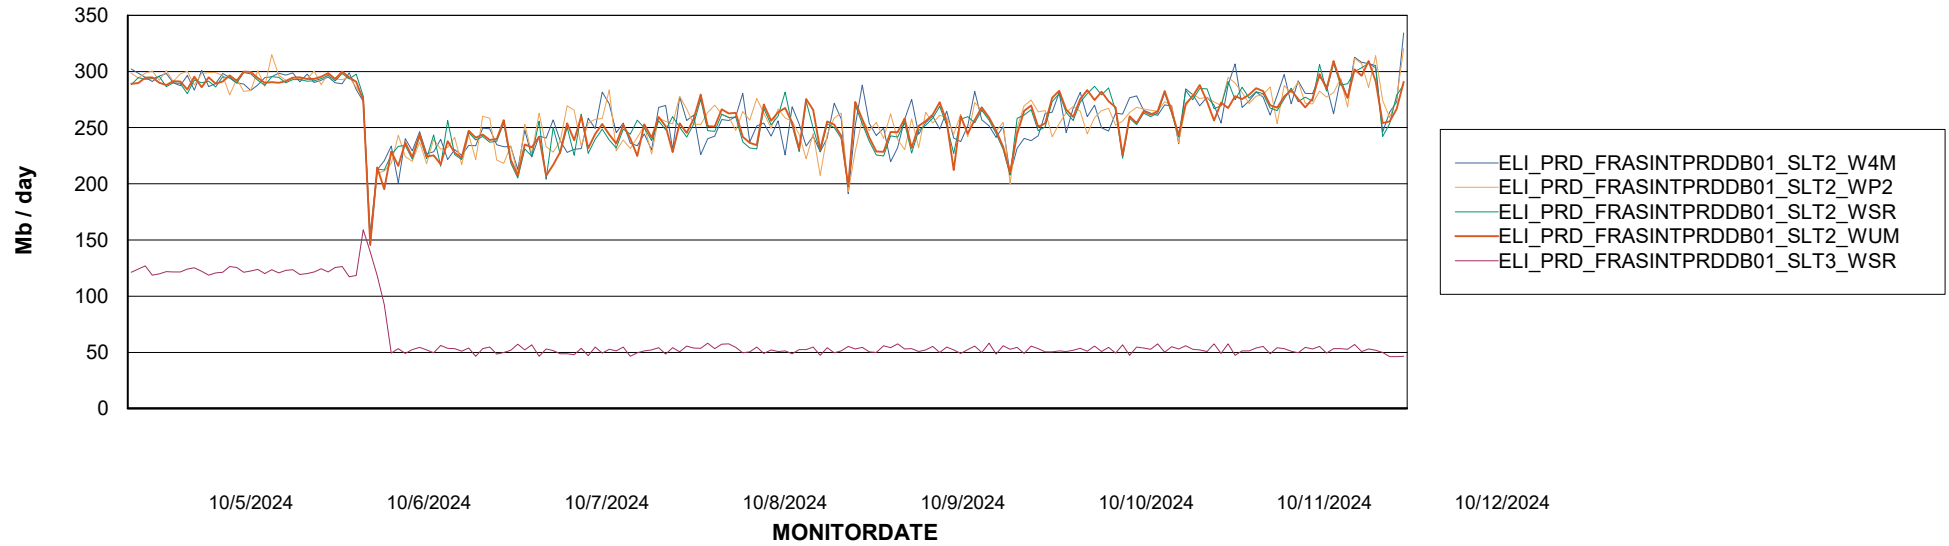

ABSSolute Web Component Services

Avg memory used per ABS Web component