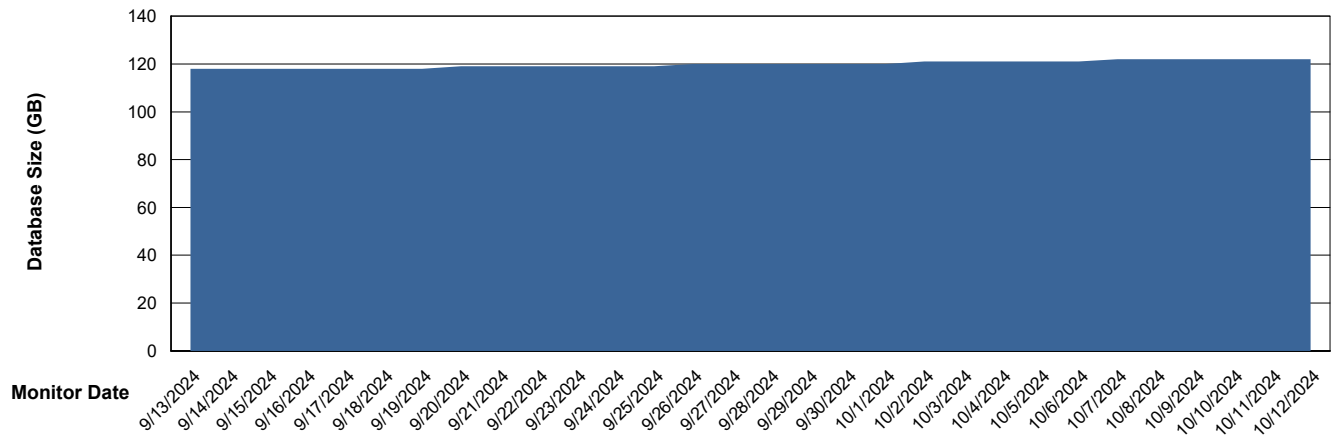

DATABASE SIZE ELI_PRD_FRASINTPRDDB01_ABS1

Database growth over last month