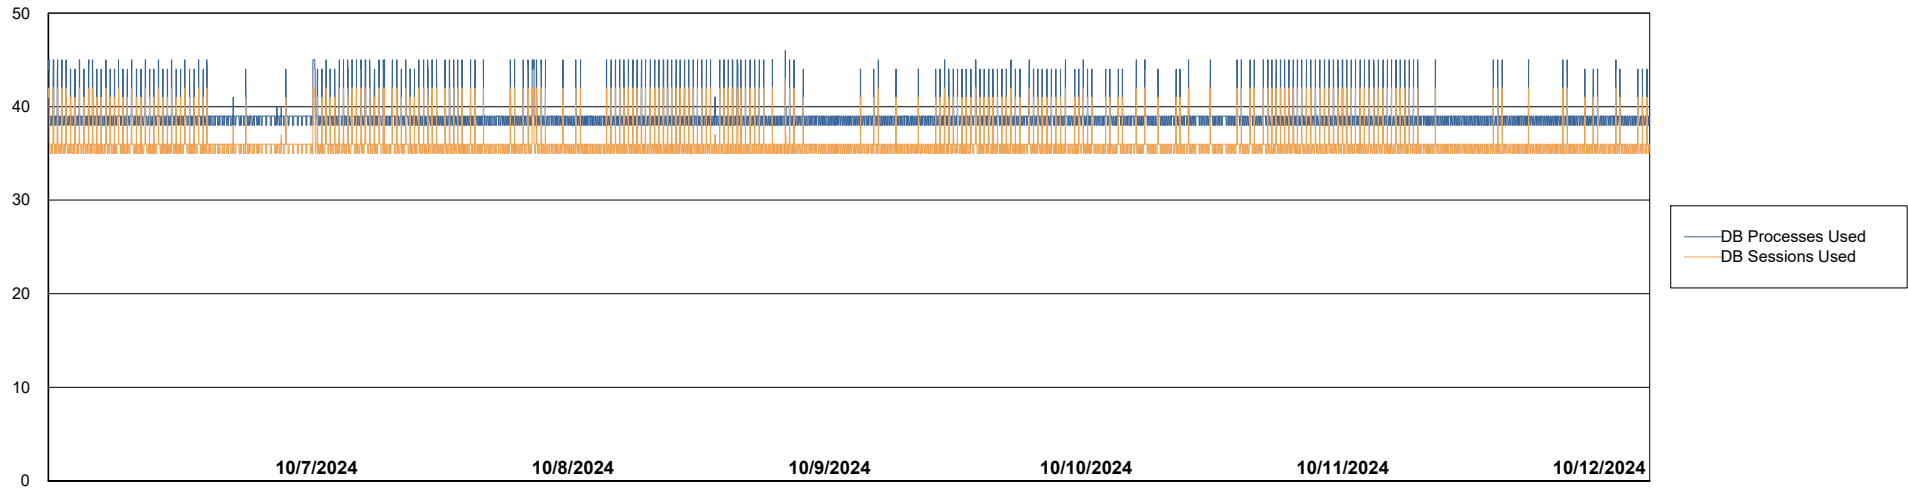

Database Performance ELI_PRD_FRASINTQUADB01_HSBABS1

DB Processes Max 1,000