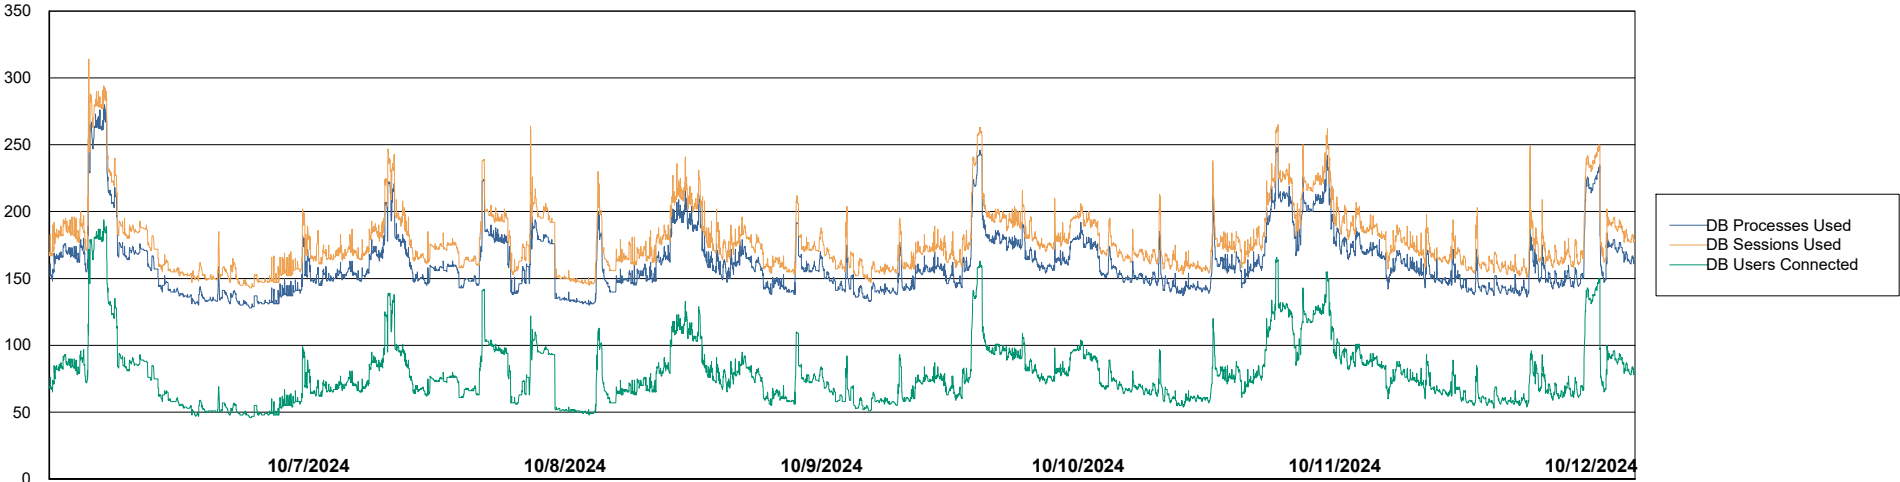

Weekly SLA Customer Report

Customer ELI_Production
Database ID 62

Database Performance ELI_PRD_FRASEQXPRDDB04-BI_ABS1

Weekly SLA Customer Report

Customer ELI_Production
Database ID 62

Database Performance ELI_PRD_FRASINTPRDDB01_ABS1