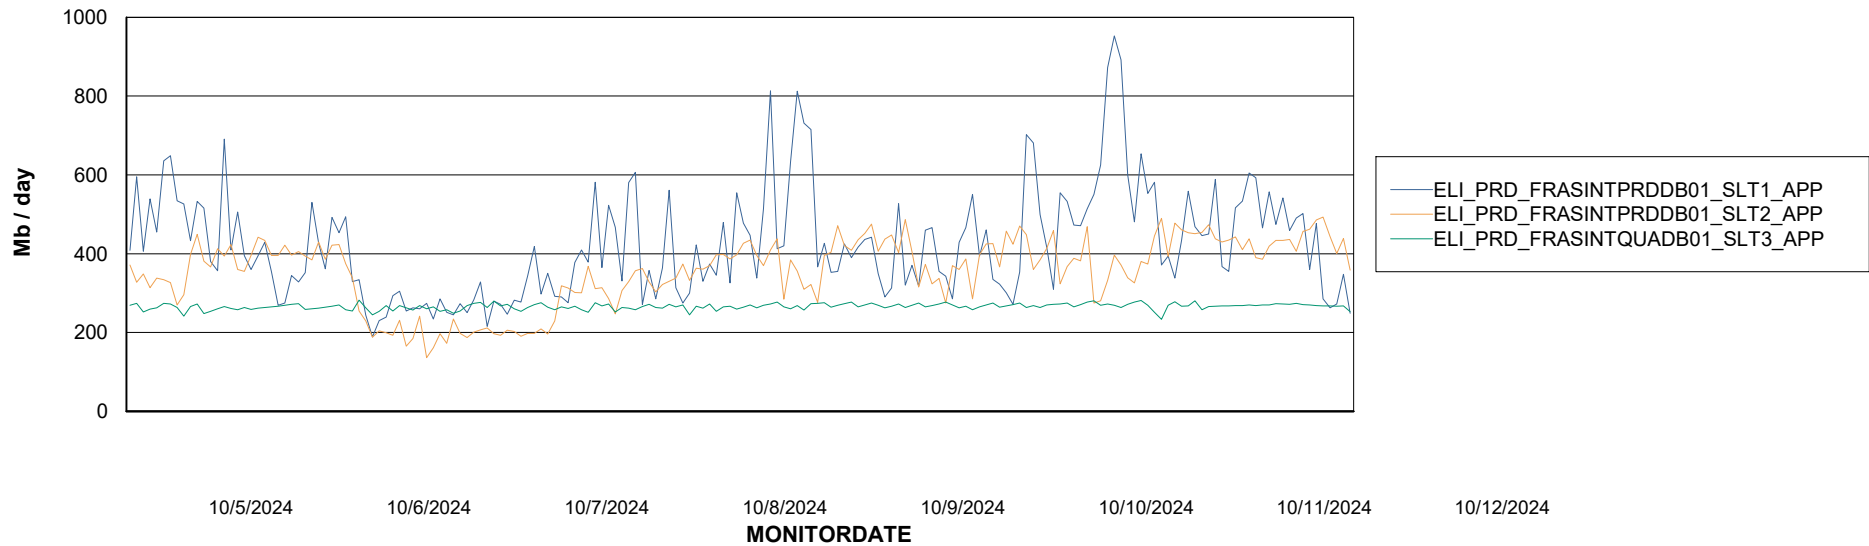

ABSSolute Application Server Services

Avg memory used per ABS Server Service