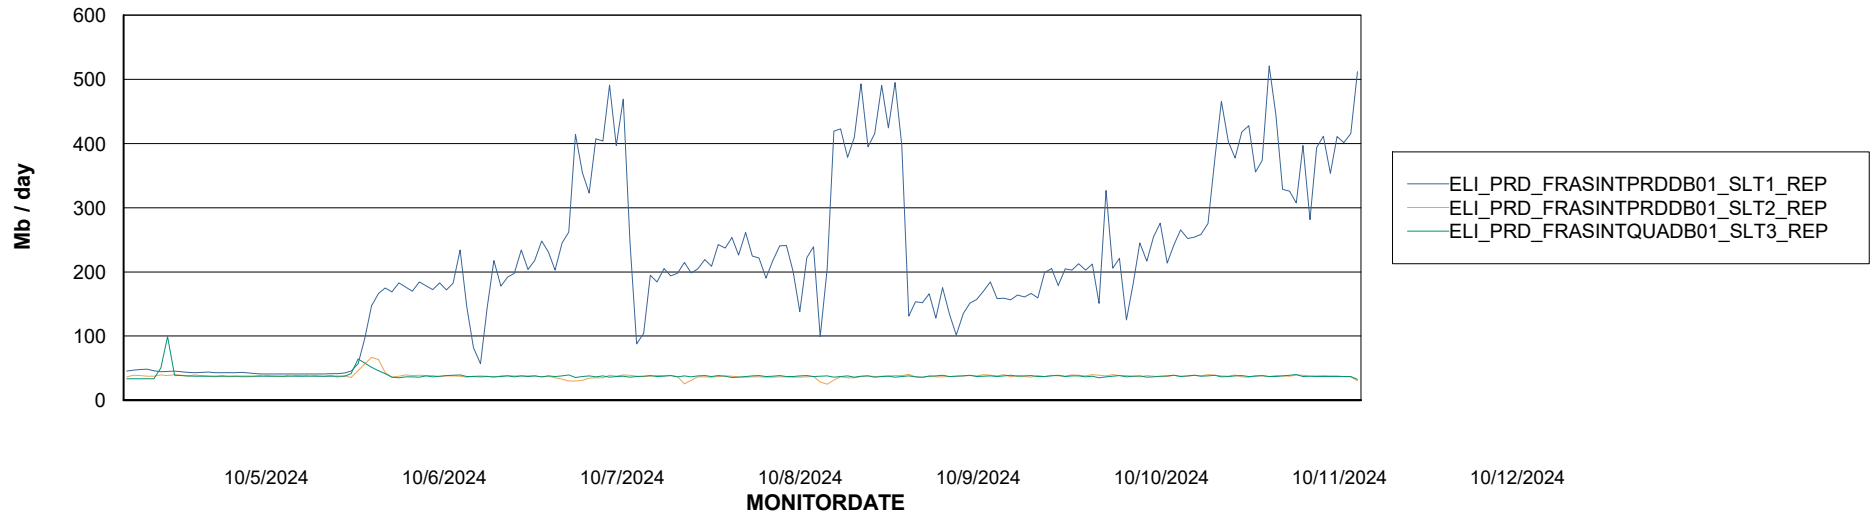

Avg memory used per ABS Server Service

Avg users per day per ABS server

Weekly SLA Customer Report

Customer ELI_Production
Database ID 62

ABSSolute Application ReportServer Services

Avg memory used per ReportServer Service