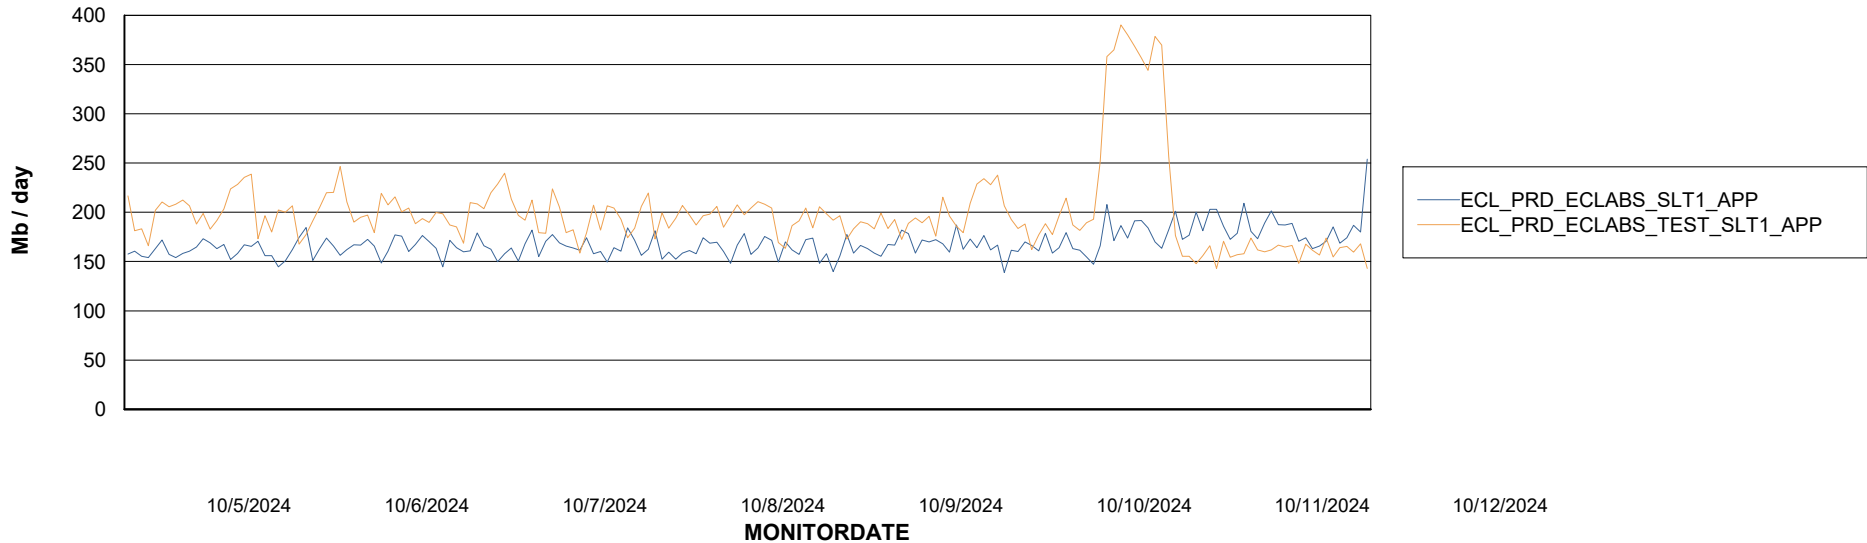

ABSSolute Application Server Services

Avg memory used per ABS Server Service