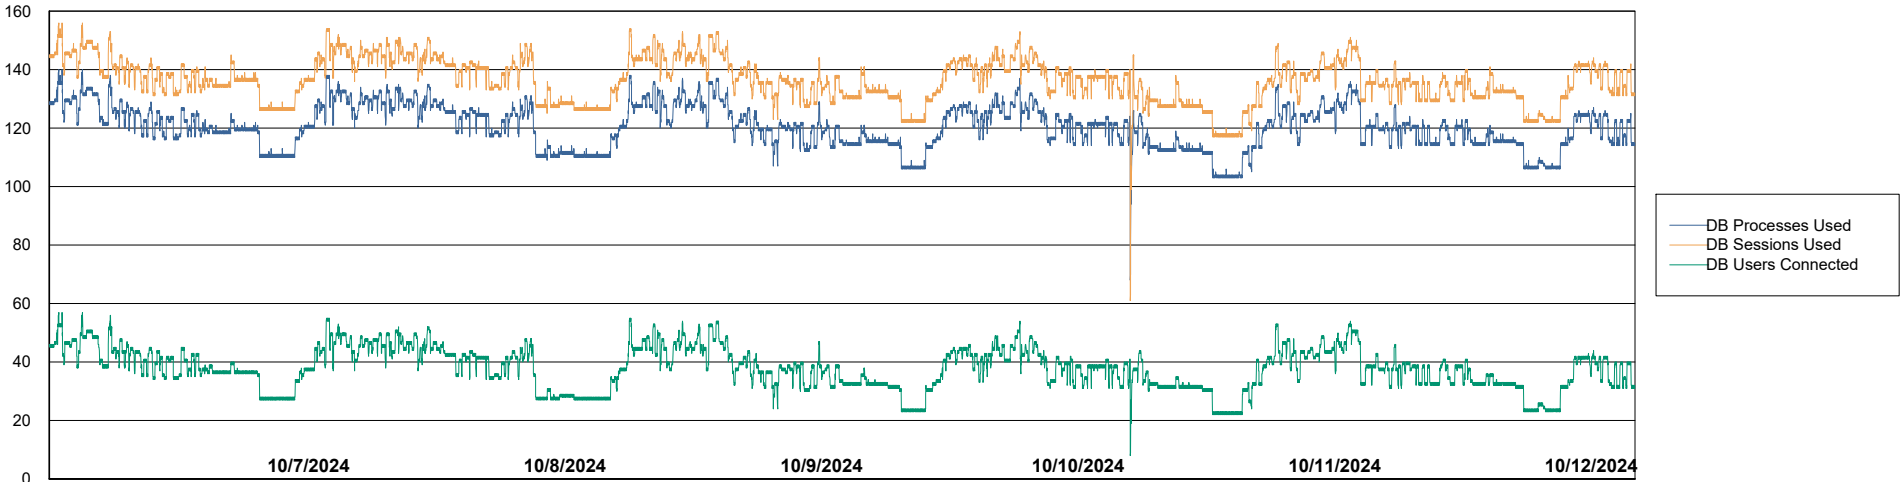

Database Performance ECL_PRD_ECLABS_ABS1