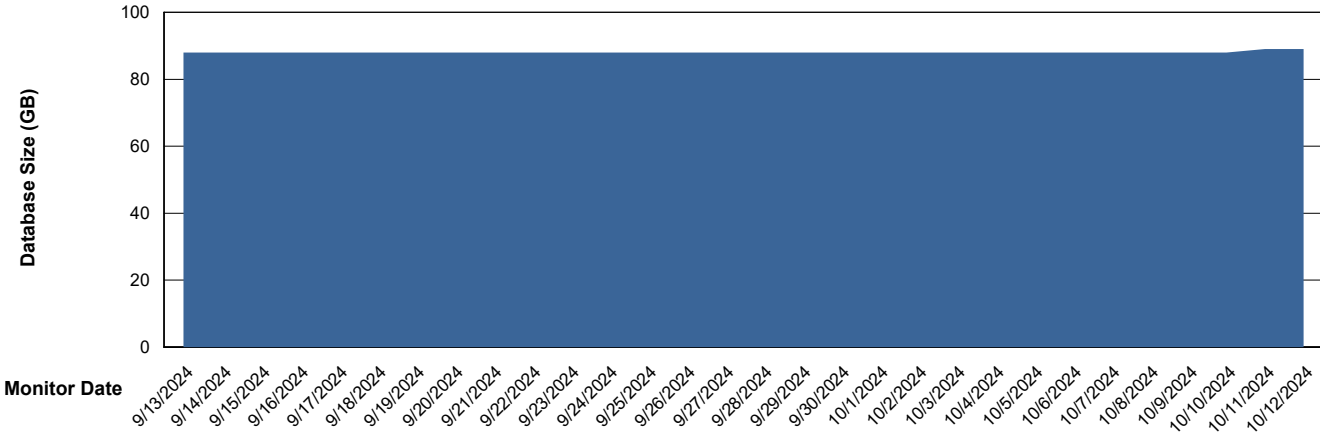

DATABASE SIZE ECL_PRD_ECLABS_ABS1

Database growth over last month

Database Tablespace ECL_PRD_ECLABS_ABS1

Date	Tablespace Name	Filesize (Gb)	Usedsize (Gb)	Percentage free
10/12/2024	ABSDATA	81	63	22
	INDX	10	7	27
10/11/2024	ABSDATA	81	63	22
	INDX	10	7	27
10/10/2024	ABSDATA	81	63	22
	INDX	10	7	27
10/9/2024	ABSDATA	81	63	22
	INDX	10	7	27
10/8/2024	ABSDATA	81	63	22
	INDX	10	7	27
10/7/2024	ABSDATA	81	63	22
	INDX	10	7	27
10/6/2024	ABSDATA	81	63	22
	INDX	10	7	27