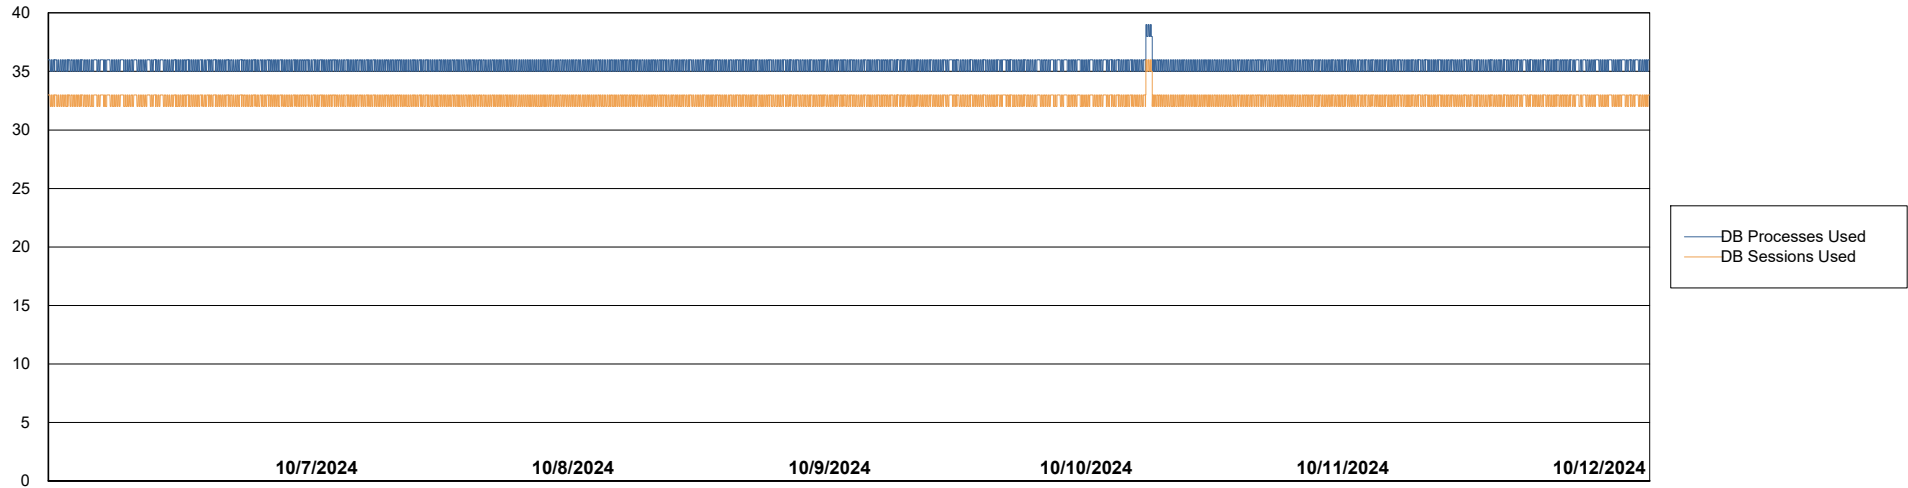

Database Performance ECL_PRD_ECLABS-TEST_HSBABS1

DB Processes Max 1,000