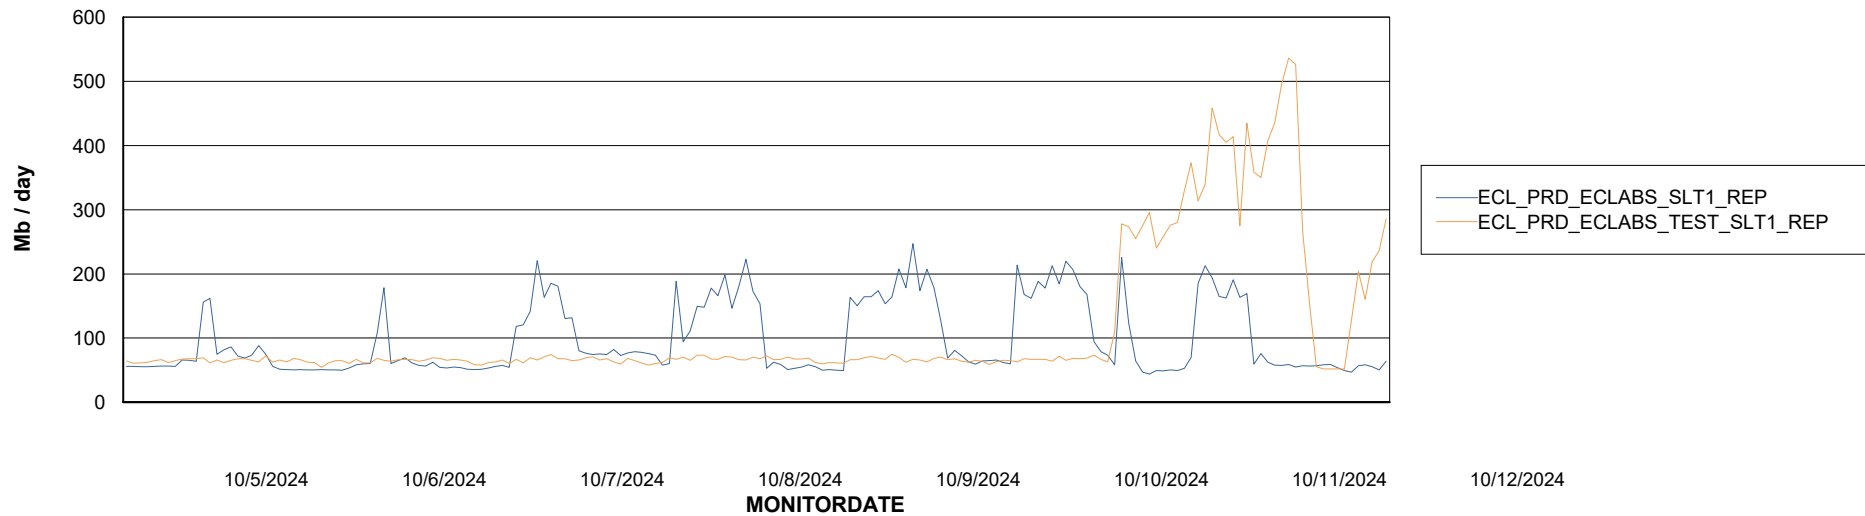

ABSSolute Application ReportServer Services

Avg memory used per ReportServer Service