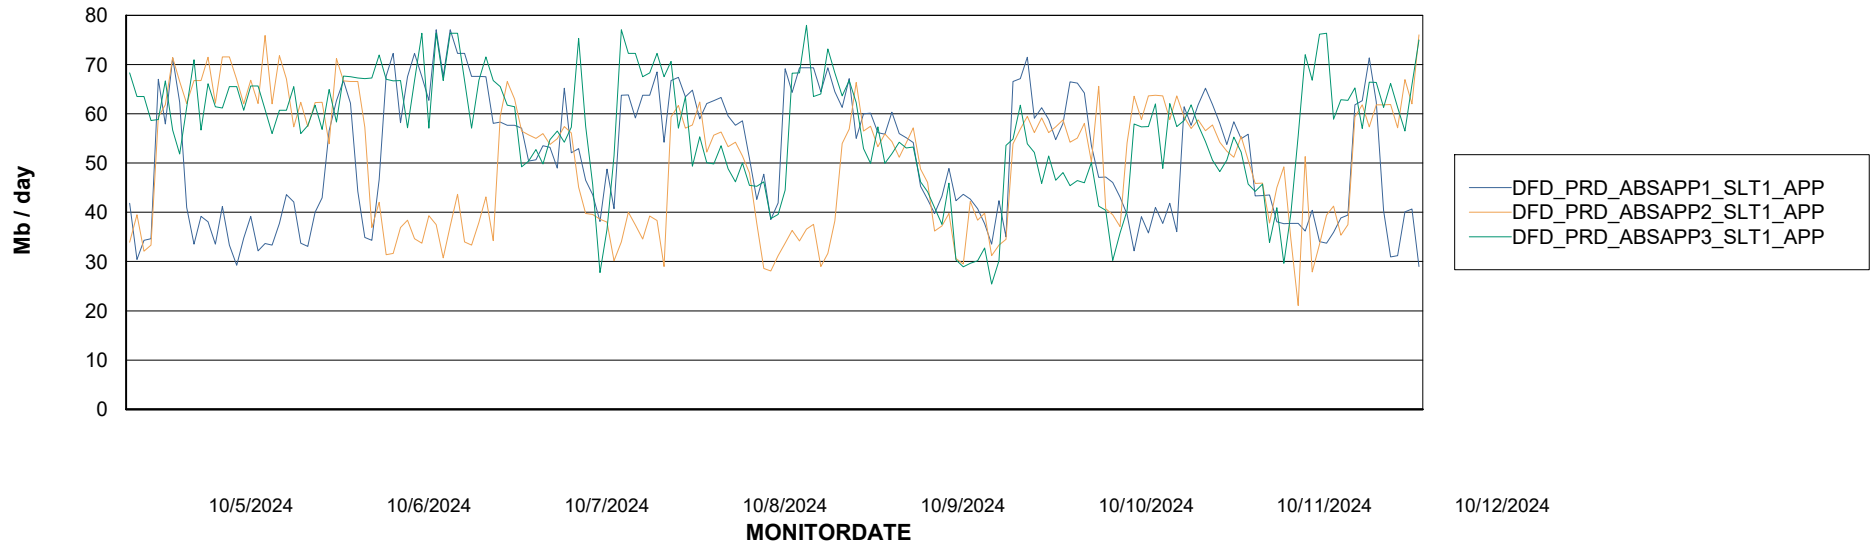

ABSSolute Application Server Services

Avg memory used per ABS Server Service