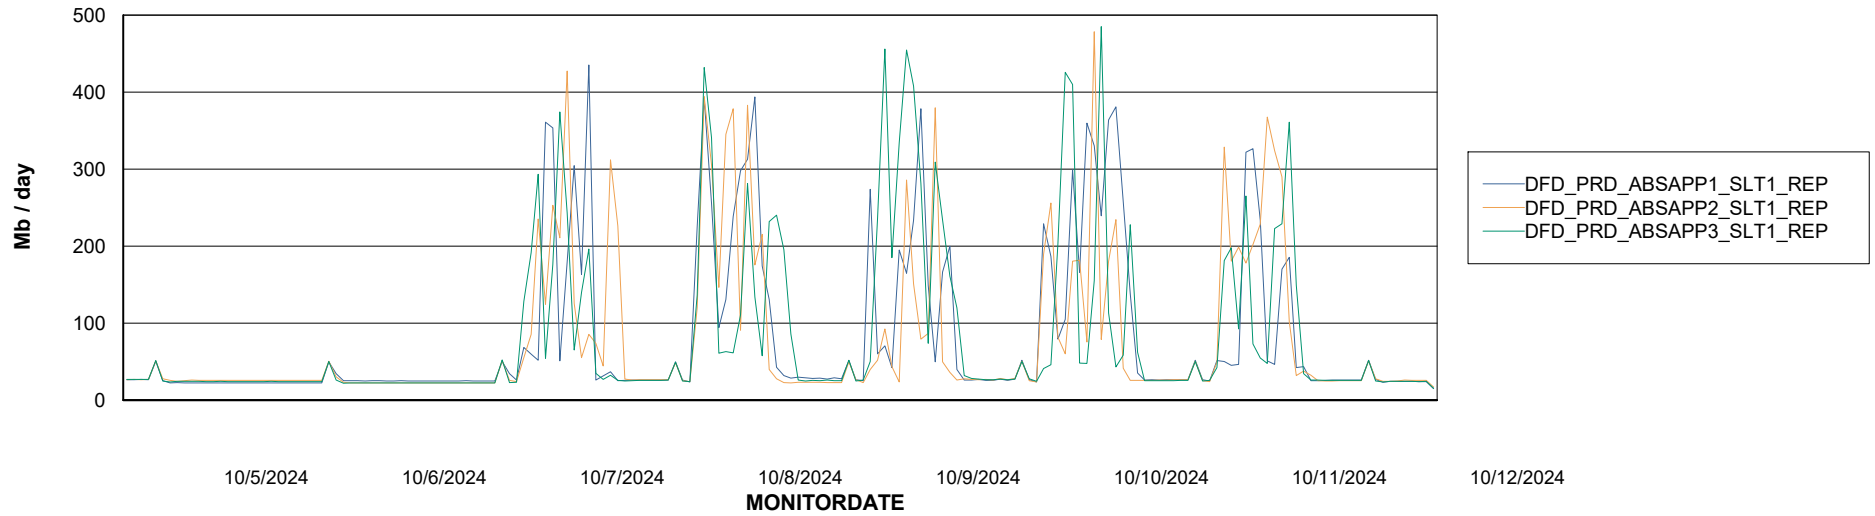

ABSSolute Application ReportServer Services

Avg memory used per ReportServer Service