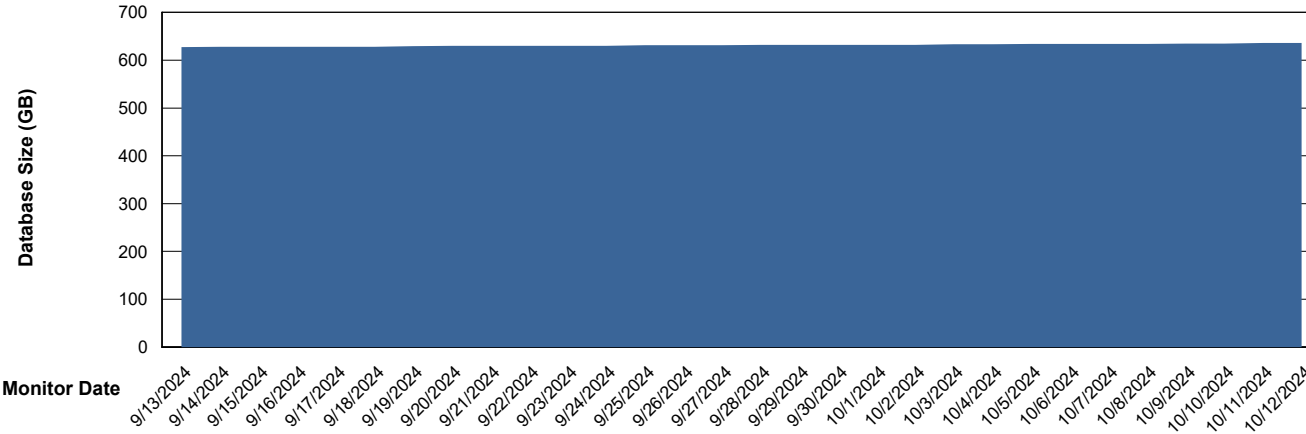

DB Processes Max 1,000

Weekly SLA Customer Report

Customer CUS_Production (24/7)
 Database ID 131

DATABASE SIZE CUS_PRD_ABSDB1_ABS1

Database growth over last month

Database Tablespace CUS_PRD_ABSDB1_ABS1

Date	Tablespace Name	Filesize (Gb)	Usedsize (Gb)	Percentage free
10/12/2024	ABSDATA	286	236	17
	INDX	459	385	16
10/11/2024	ABSDATA	286	236	17
	INDX	459	384	16
10/10/2024	ABSDATA	286	236	18
	INDX	459	384	16
10/9/2024	ABSDATA	286	236	18
	INDX	459	383	16
10/8/2024	ABSDATA	286	235	18
	INDX	459	383	17
10/7/2024	ABSDATA	286	235	18
	INDX	459	383	17
10/6/2024	ABSDATA	286	235	18
	INDX	459	383	17

Weekly SLA Customer Report

Customer CUS_Production (24/7)
Database ID 131

Standby Database Health CUS_Production (24/7)

Recovery lag for last 7 days

Weekly SLA Customer Report

Customer CUS_Production (24/7)
Database ID 131