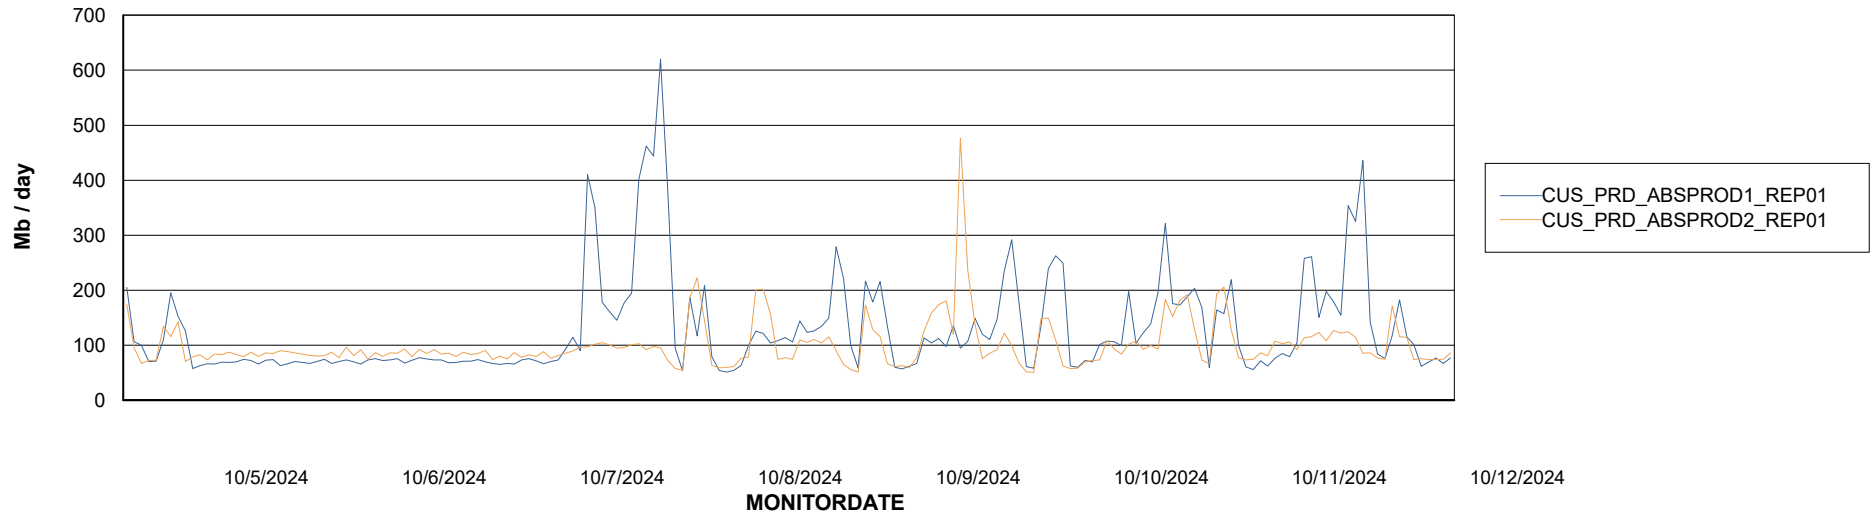

ABSSolute Application ReportServer Services

Avg memory used per ReportServer Service