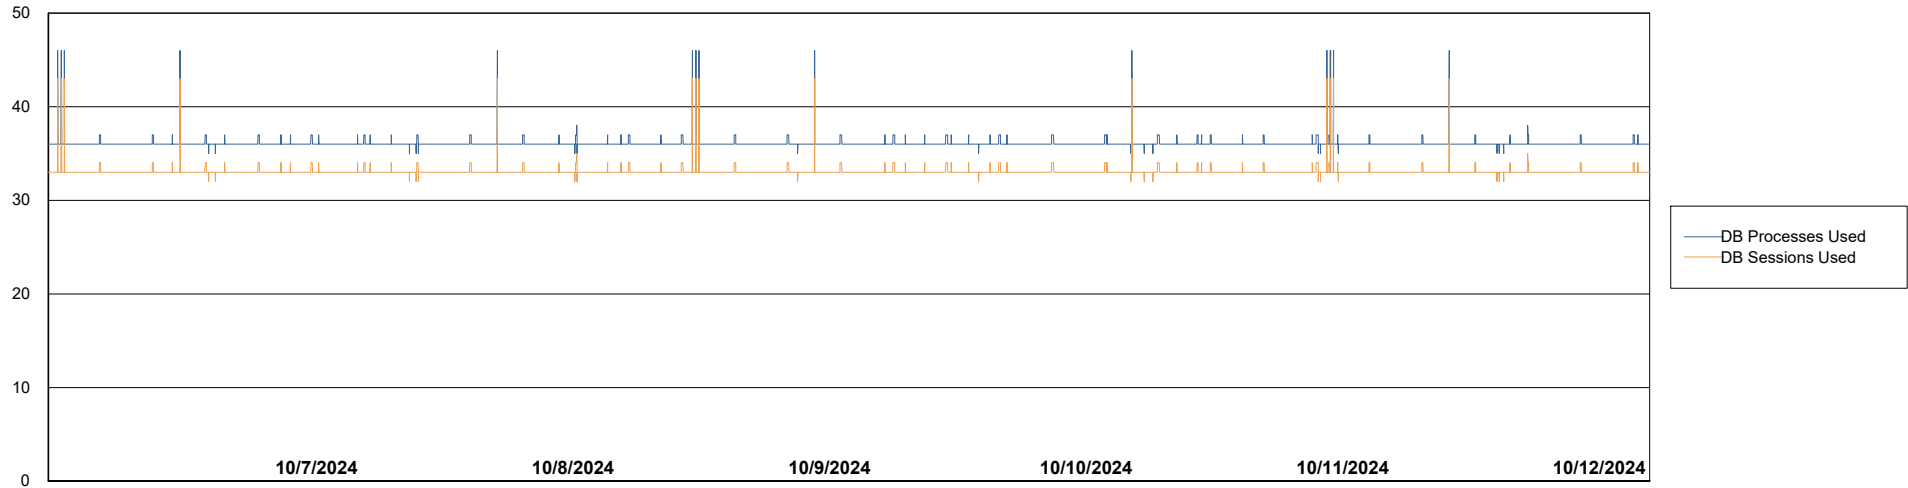

Database Performance CUS_PRD_ABSDB2_HSBABS1

DB Processes Max 1,000