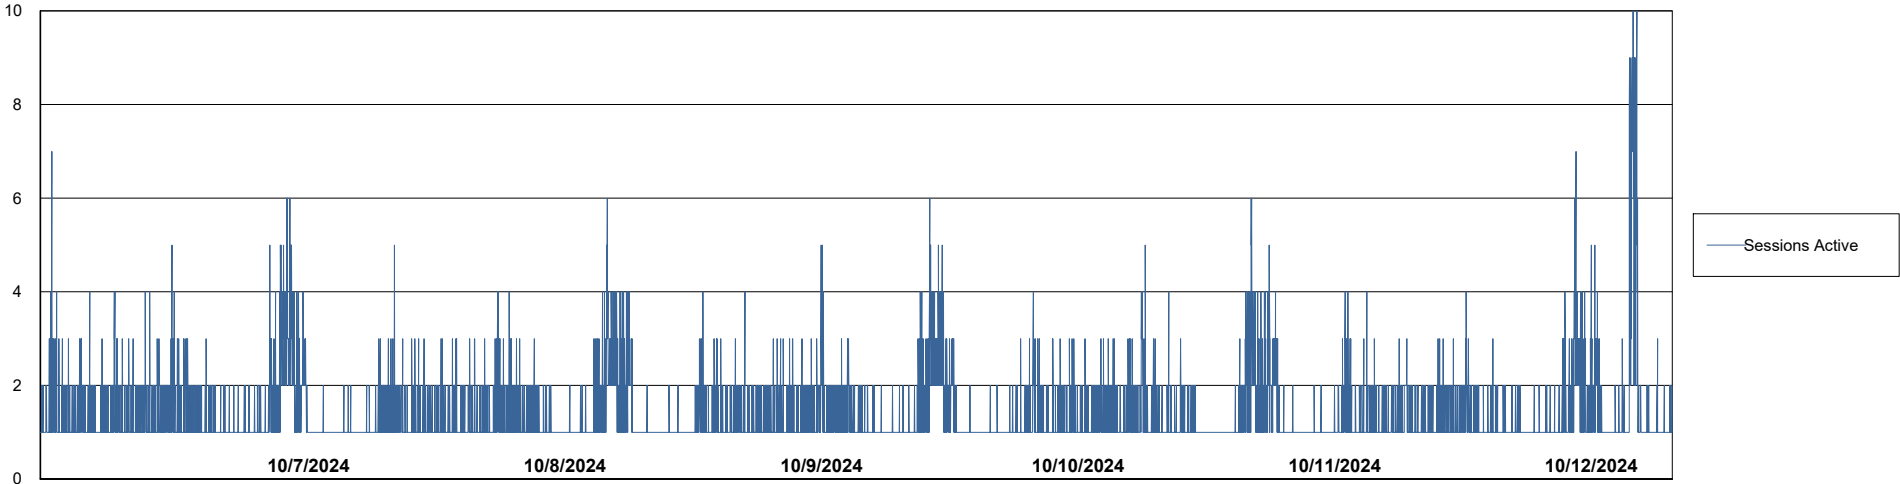

Weekly SLA Customer Report

Customer CUS_Production (24/7)
Database ID 131

Harddisk Usage CUS_PRD_ABSWEBPROD

	Free disk space on C: (%)	Total disk space on C: (Gb)	Used disk space on C: (Gb)
10/12/2024	88	199	23
10/11/2024	88	199	23
10/10/2024	88	199	23
10/9/2024	88	199	23
10/8/2024	88	199	23
10/7/2024	88	199	23
10/6/2024	88	199	23

Weekly SLA Customer Report

Customer CUS_Production (24/7)
Database ID 131

Database Performance CUS_PRD_ABSDB1_ABS1

Weekly SLA Customer Report

Customer CUS_Production (24/7)
Database ID 131

Database Performance CUS_PRD_ABSDB2_HSBABS1