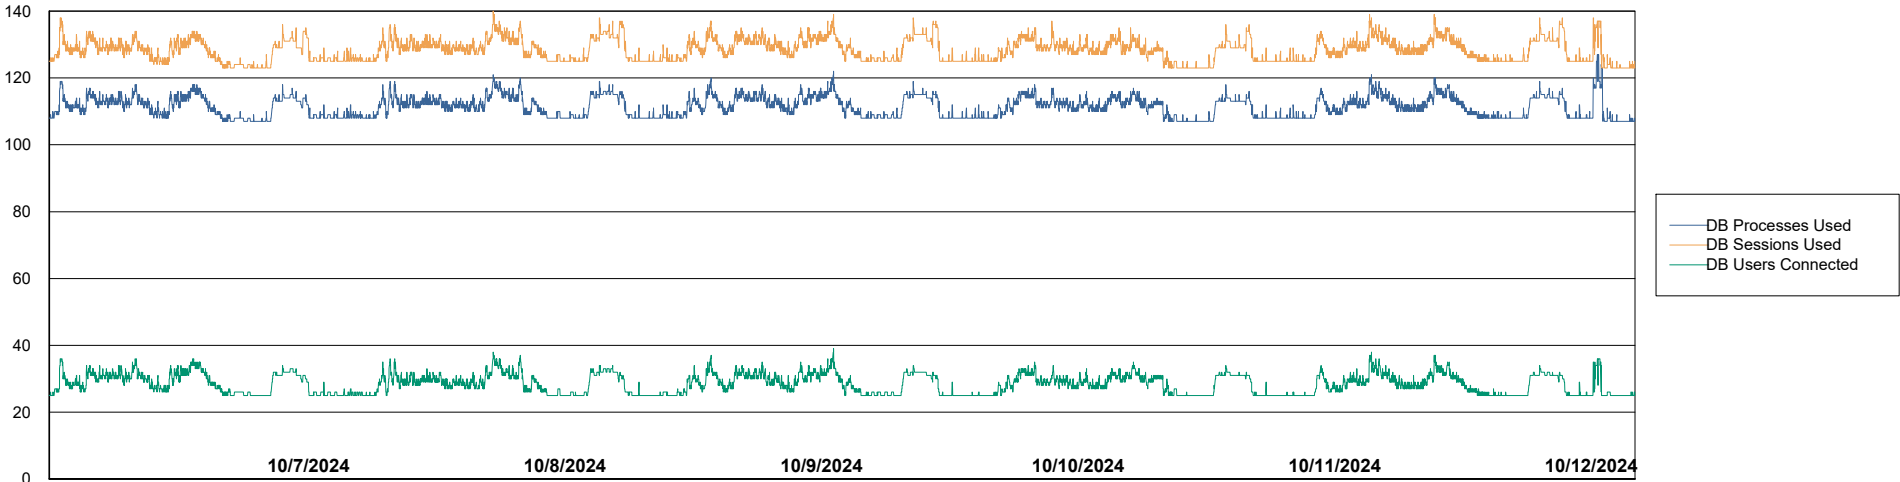

Database Performance CUS_PRD_ABSDB1_ABS1