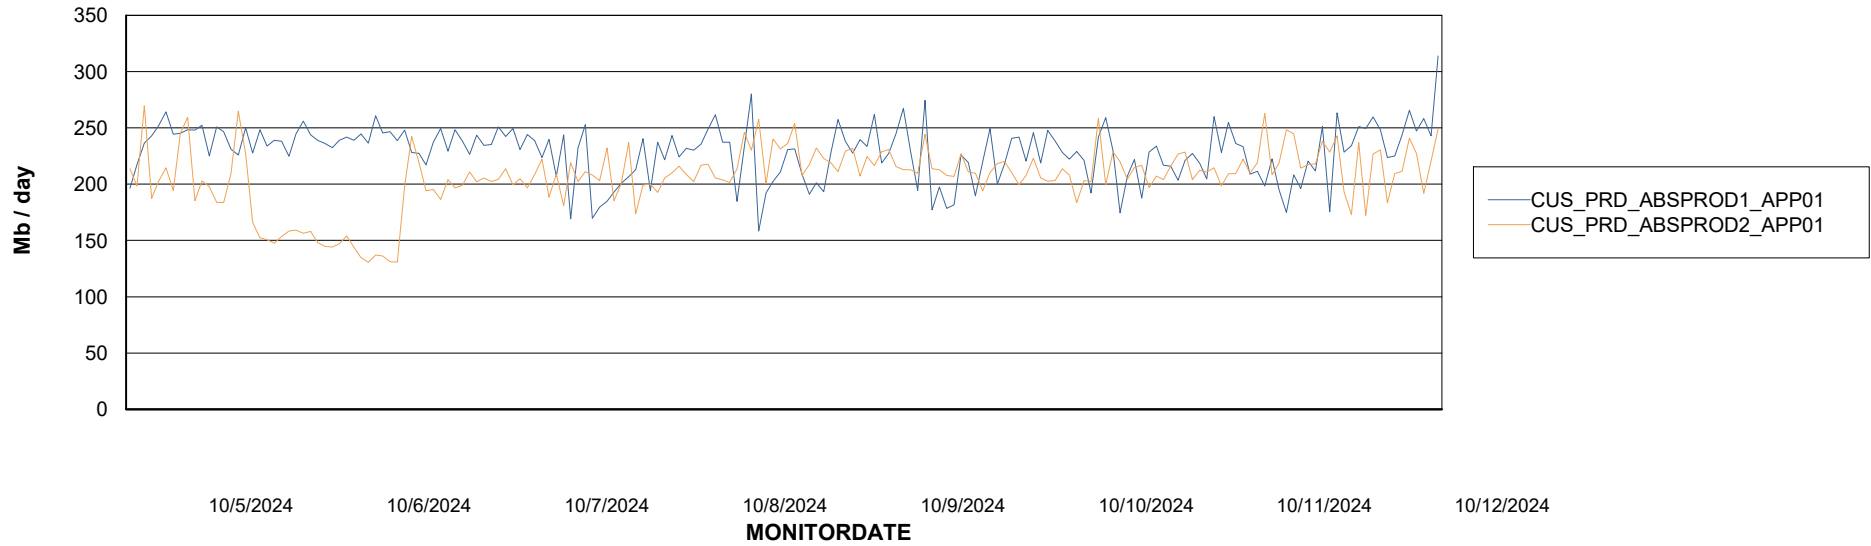

ABSSolute Application Server Services

Avg memory used per ABS Server Service