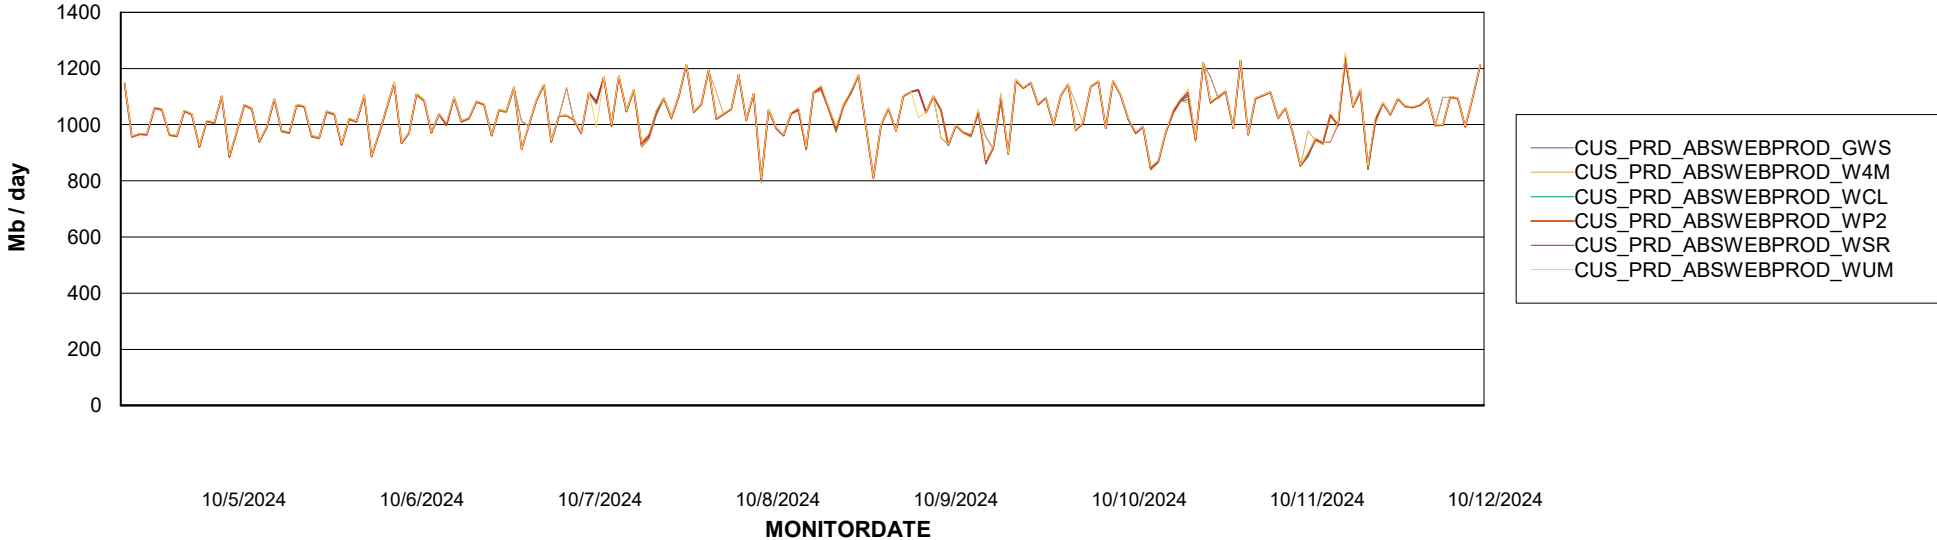

Avg memory used per ReportServer Service

Weekly SLA Customer Report

Customer CUS_Production (24/7)
Database ID 131

ABSSolute Web Component Services

Avg memory used per ABS Web component

Weekly SLA Customer Report