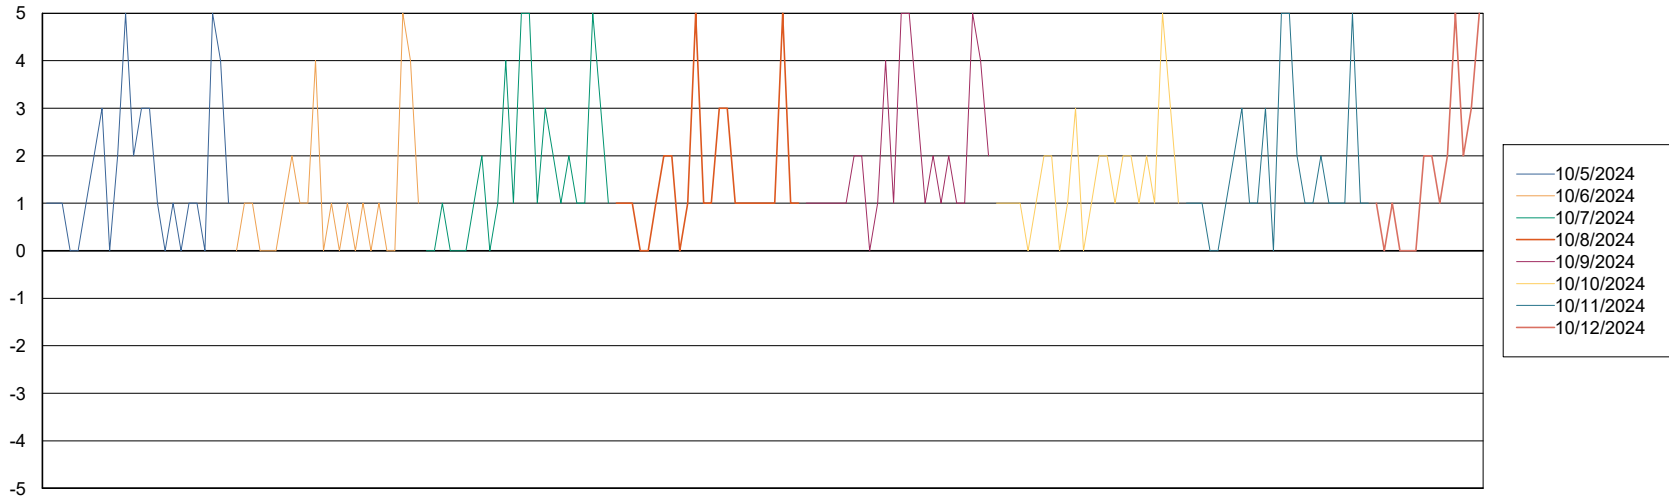

Standby Database Health CUS_Production (24/7)

Recovery lag for last 7 days