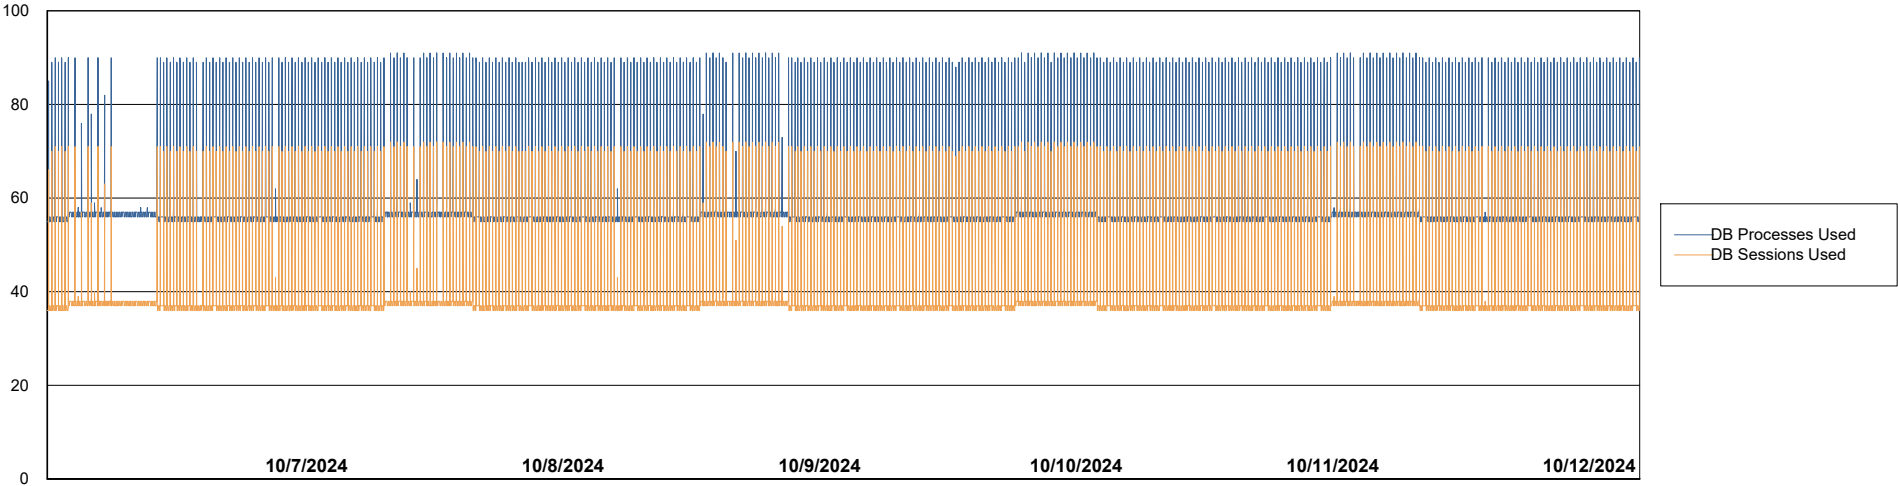

Database Performance CLO_PRD_CLO-ORA02_HSBABS1

DB Processes Max 1,000