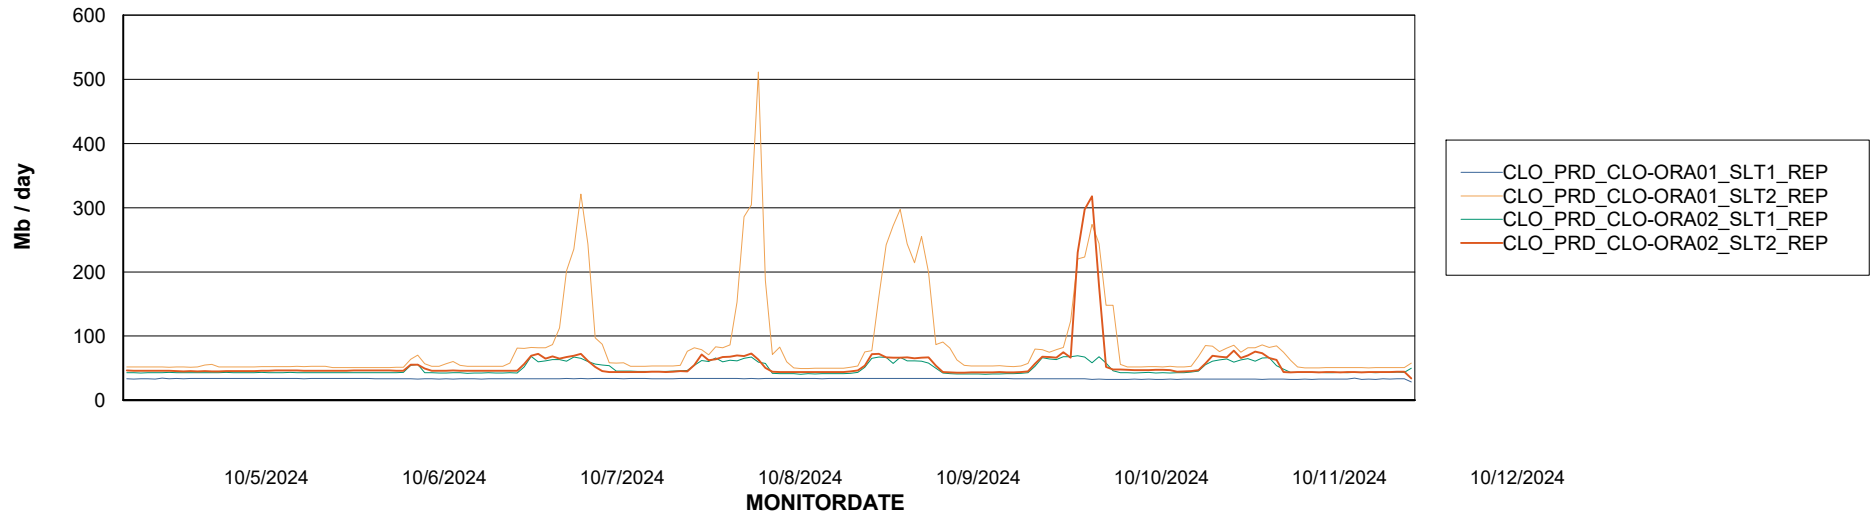

Avg memory used per ABS Server Service

Avg users per day per ABS server

Weekly SLA Customer Report

Customer CLO Production
Database ID 38

ABSSolute Application ReportServer Services

Avg memory used per ReportServer Service