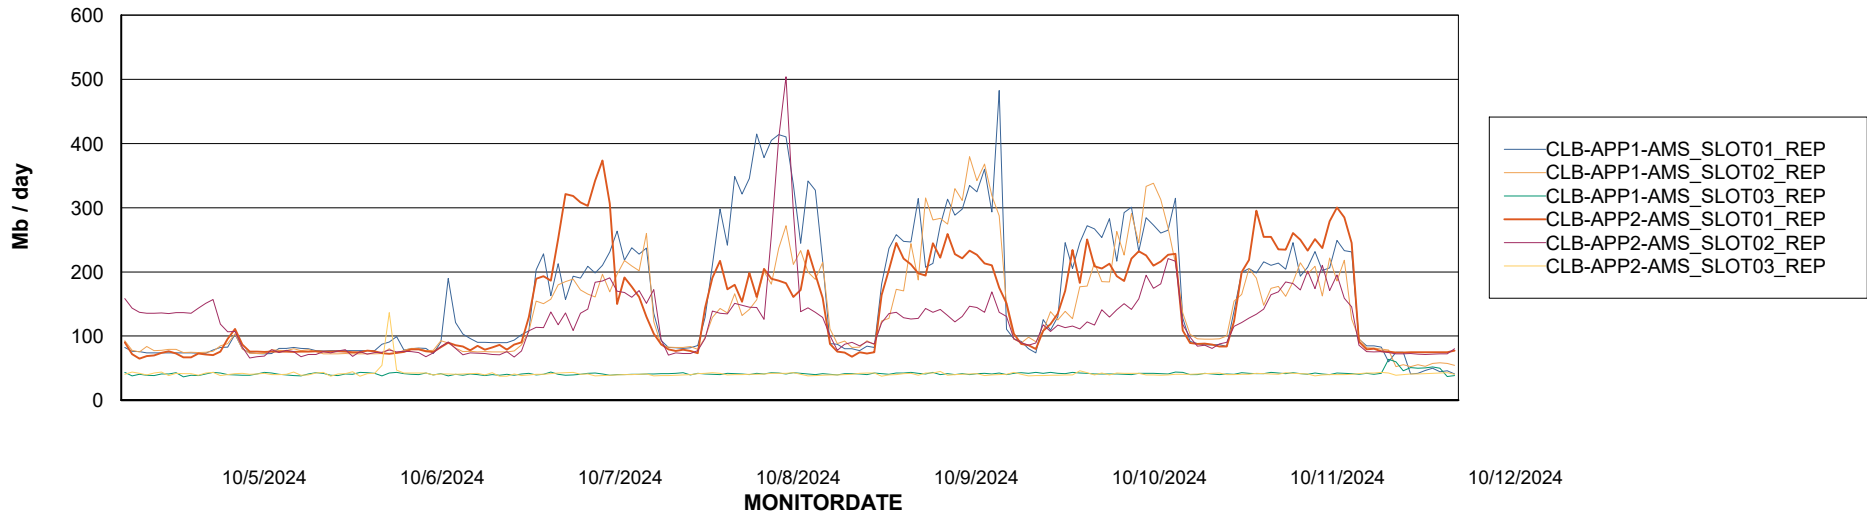

ABSSolute Application ReportServer Services

Avg memory used per ReportServer Service