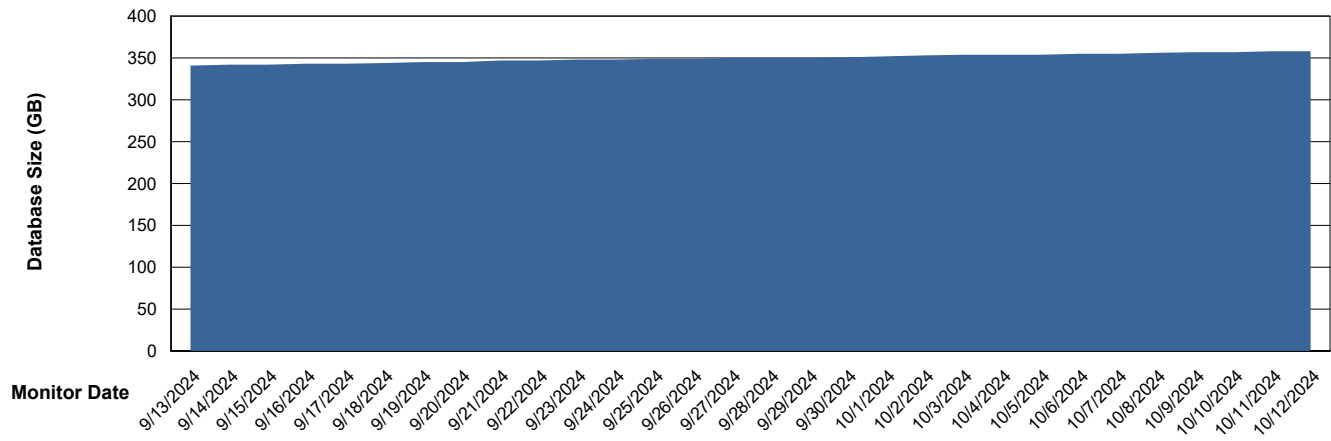

Weekly SLA Customer Report

Customer CLB OCI AMS Production
Database ID 196

DATABASE SIZE CLB-BI-AMS_ABS1_DB

Database growth over last month

DATABASE SIZE CLB-DBS1-AMS_PROD_ABS1

Database growth over last month