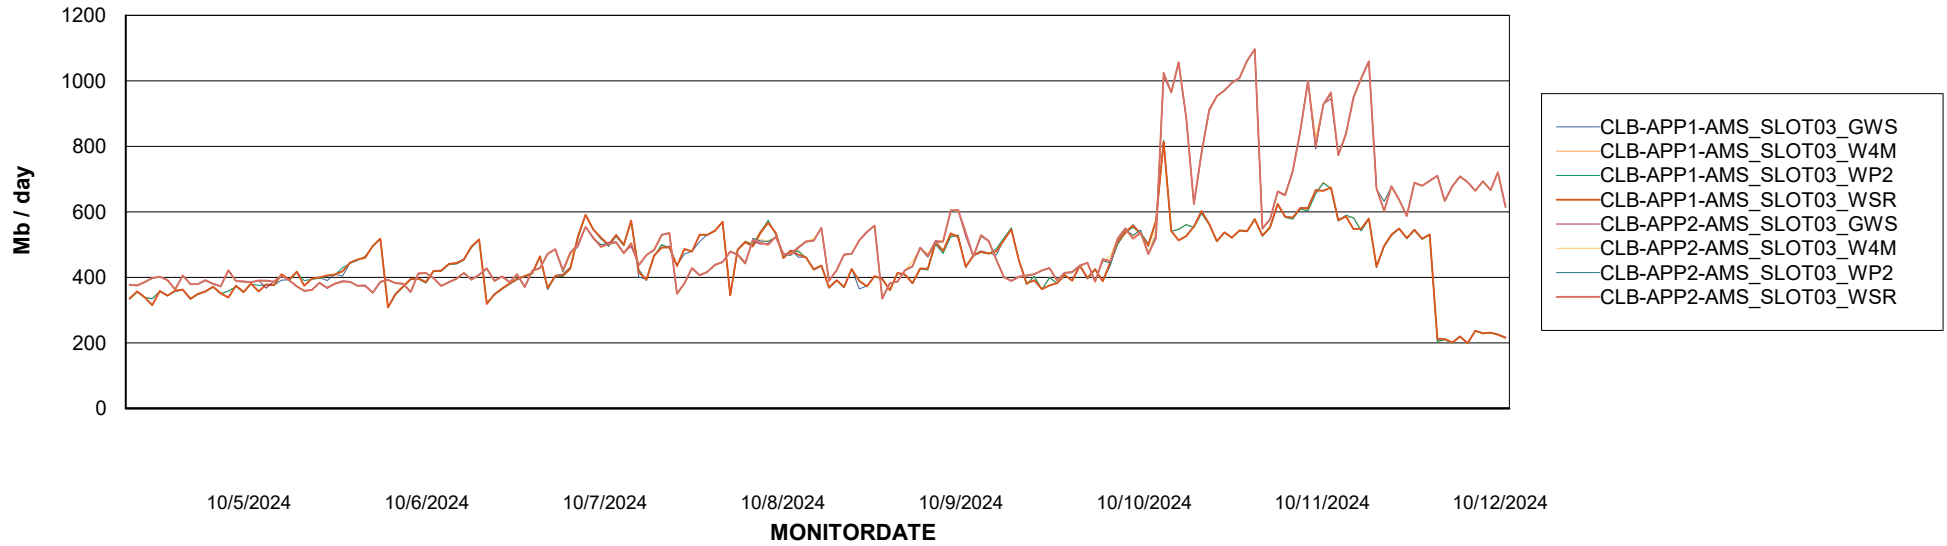

ABSSolute Web Component Services

Avg memory used per ABS Web component