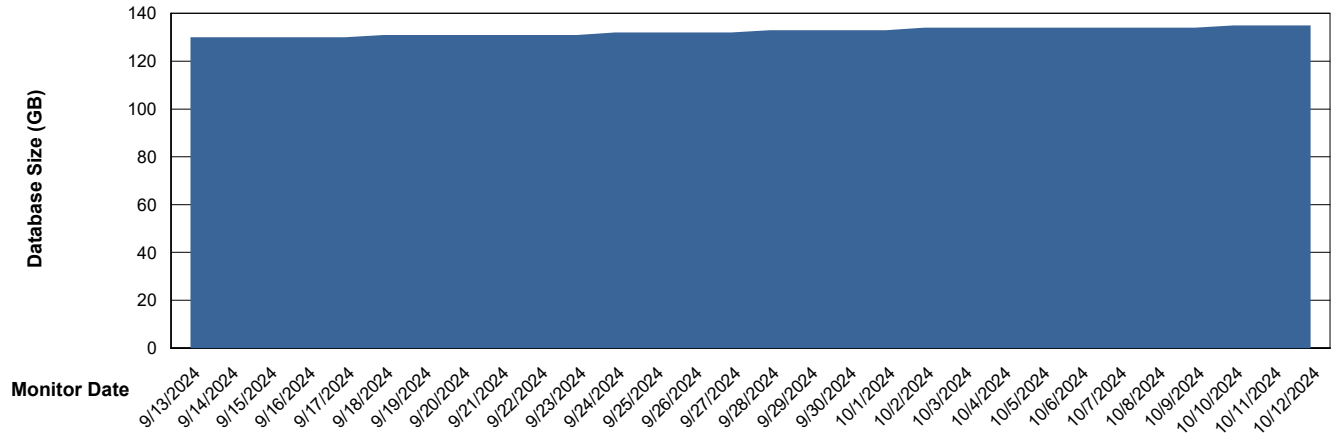

Weekly SLA Customer Report

Customer CLB OCI AMS Production
Database ID 196

Database Performance **CLB-BI-AMS_ABS1_DB**

Weekly SLA Customer Report

Customer CLB OCI AMS Production
Database ID 196

Database Performance CLB-DBS1-AMS_PROD_ABS1

Weekly SLA Customer Report

Customer CLB OCI AMS Production
Database ID 196

DATABASE SIZE CLB-BI-AMS_ABS1_DB

Database growth over last month

DATABASE SIZE CLB-DBS1-AMS_PROD_ABS1

Database growth over last month