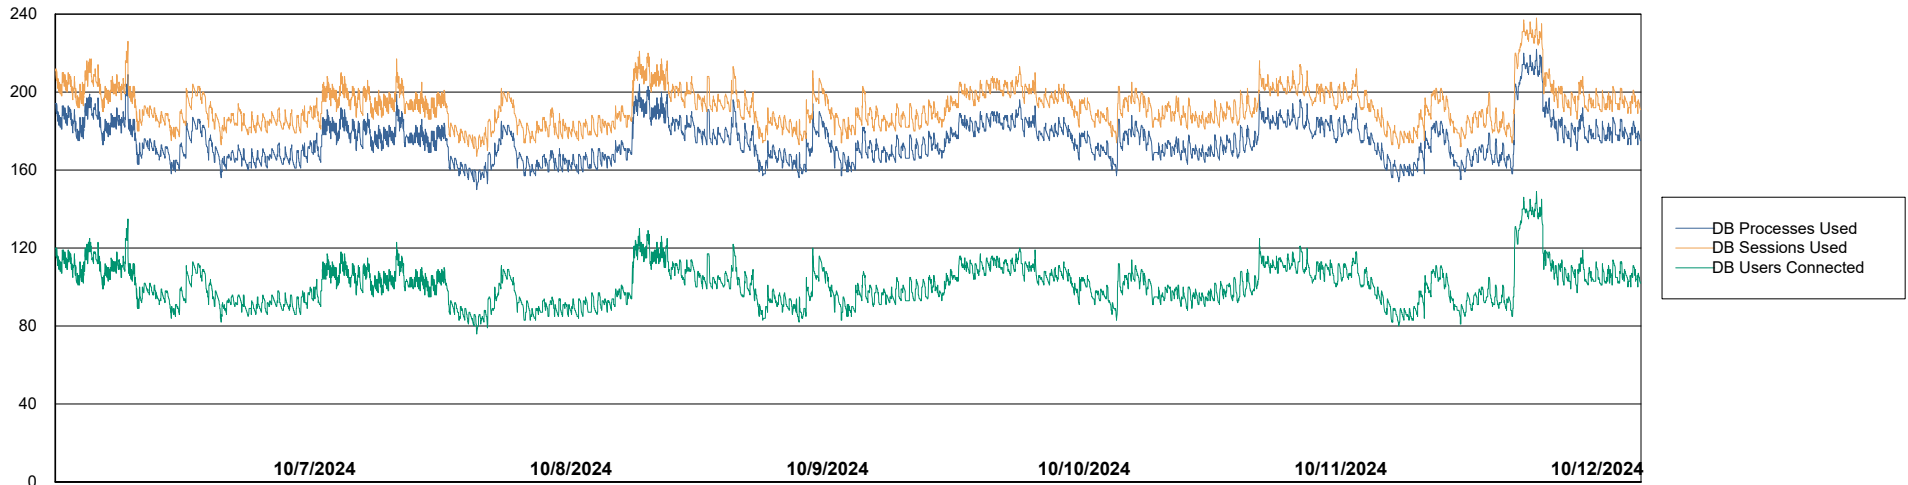

Weekly SLA Customer Report

Customer CLB OCI AMS Production
Database ID 196

Database Performance **CLB-BI-AMS_ABS1_DB**

Weekly SLA Customer Report

Customer CLB OCI AMS Production
Database ID 196

Database Performance CLB-DBS1-AMS_PROD_ABS1