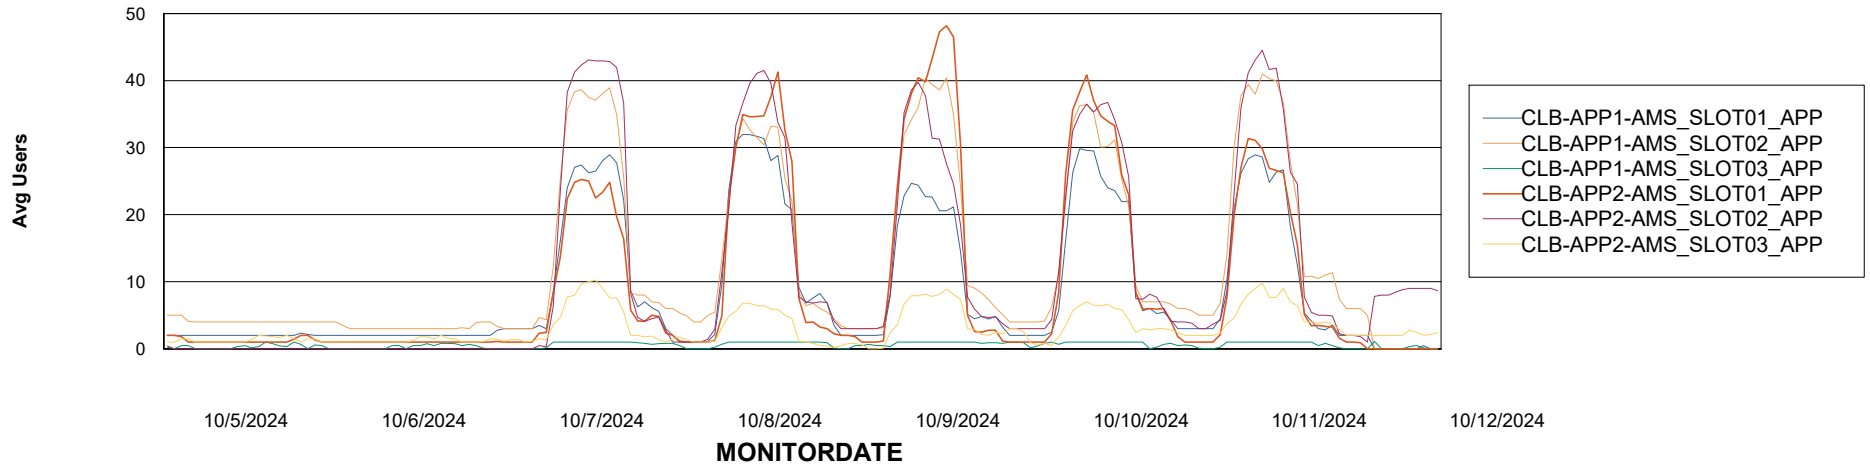

Weekly SLA Customer Report

Customer: CLB OCI AMS Production
Database ID: 196

ABSSolute Application Server Services

Avg memory used per ABS Server Service

Avg users per day per ABS server

Weekly SLA Customer Report