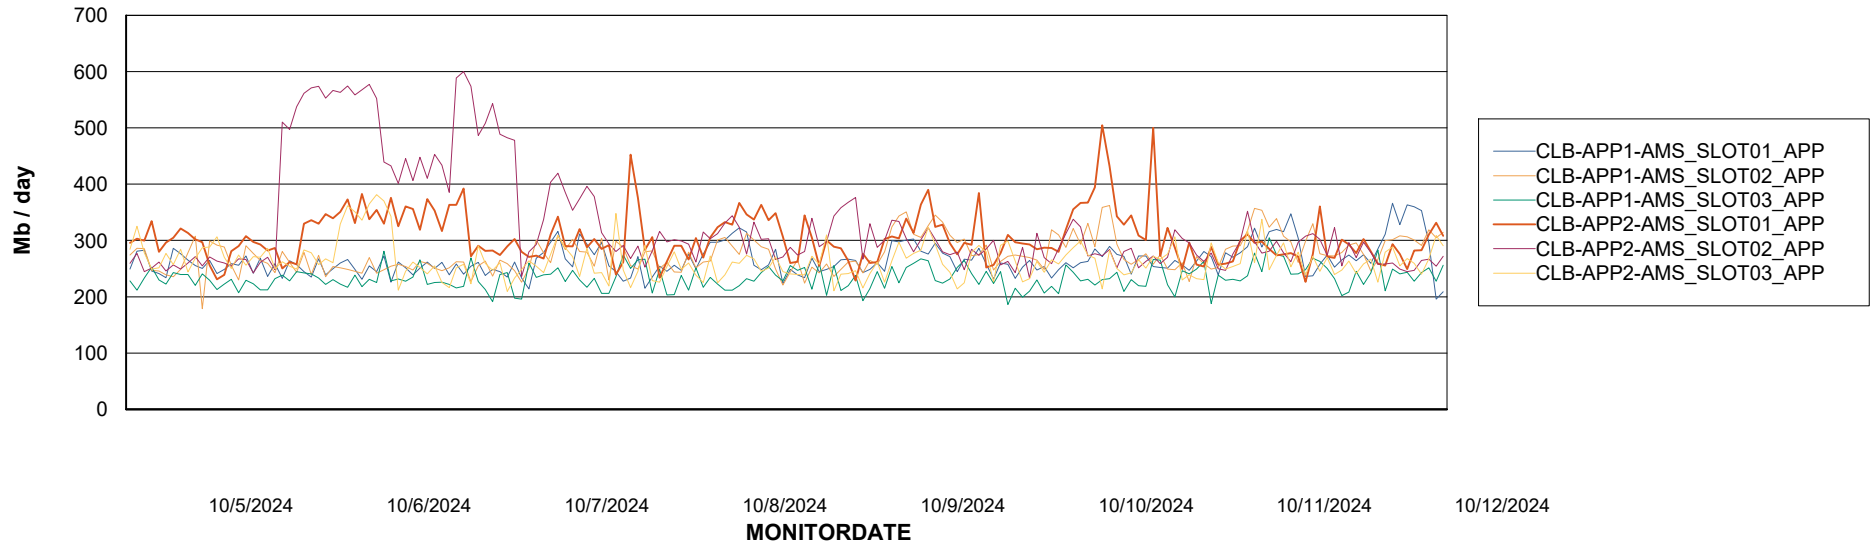

ABSSolute Application Server Services

Avg memory used per ABS Server Service