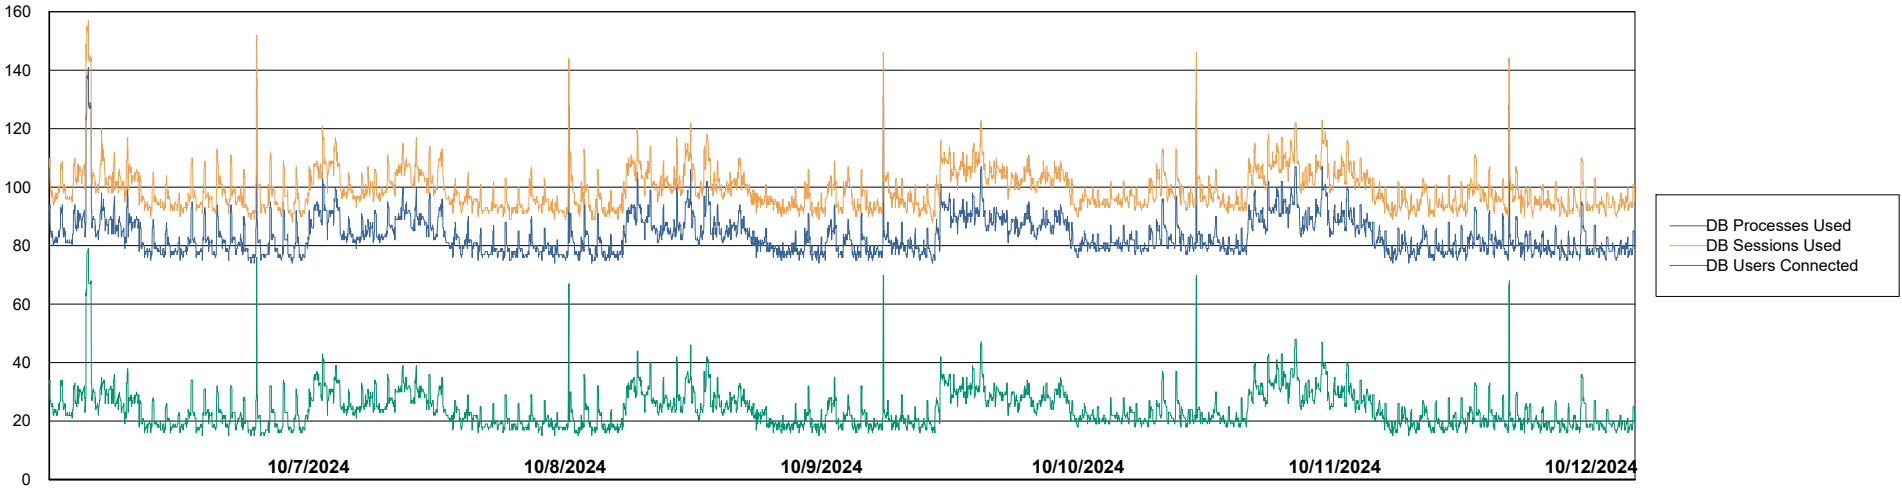

Database Performance **CLB-BI-AMS_ABS1_DB**