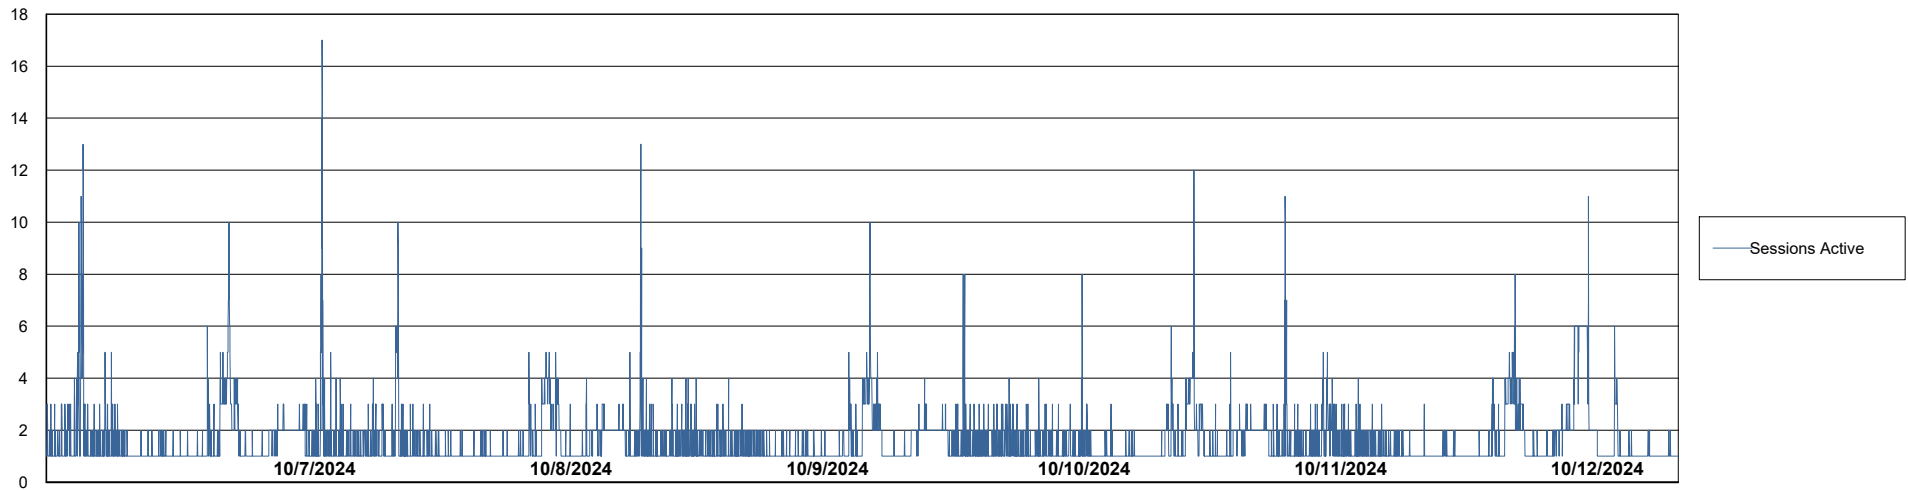

Weekly SLA Customer Report

Customer CLB OCI AMS Production
Database ID 196

Database Performance **CLB-BI-AMS_ABS1_DB**

Weekly SLA Customer Report

Customer CLB OCI AMS Production
Database ID 196

Database Performance CLB-DBS1-AMS_PROD_ABS1

Weekly SLA Customer Report

Customer CLB OCI AMS Production
Database ID 196

DATABASE SIZE CLB-BI-AMS_ABS1_DB

Database growth over last month

DATABASE SIZE CLB-DBS1-AMS_PROD_ABS1

Database growth over last month