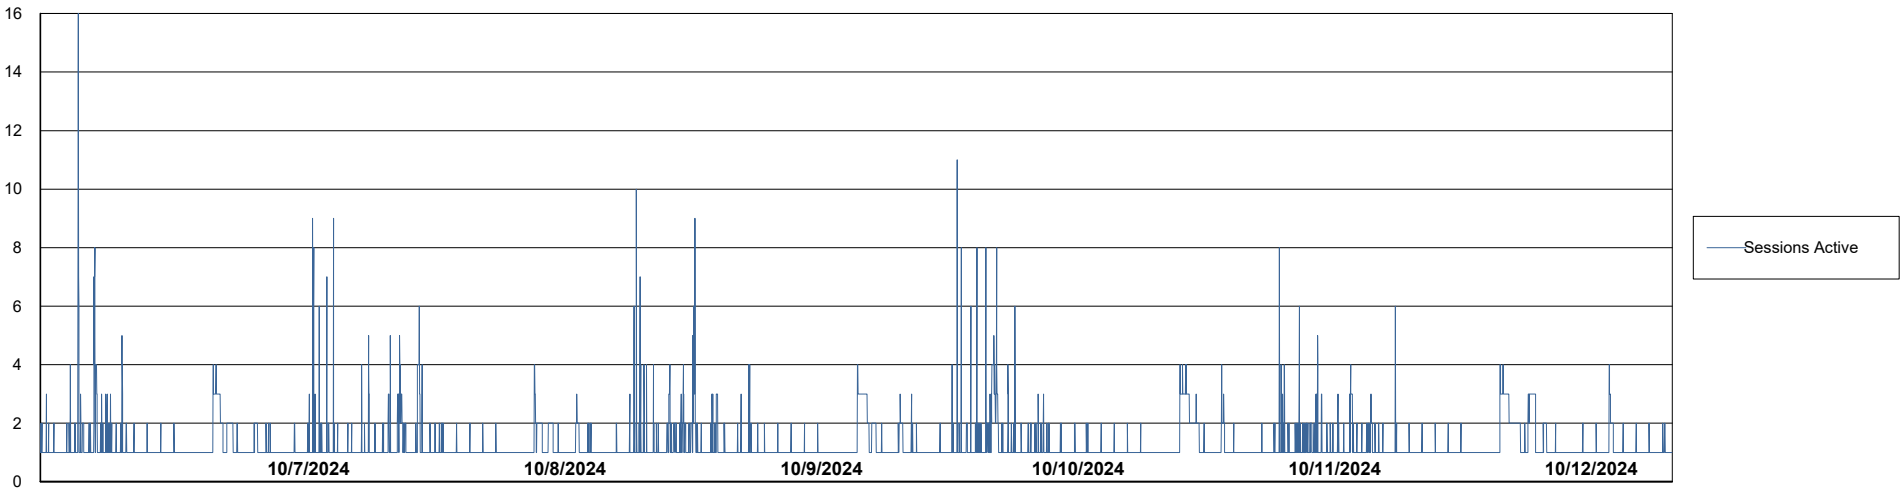

Database Performance **CLB-BI-AMS_ABS1_DB**