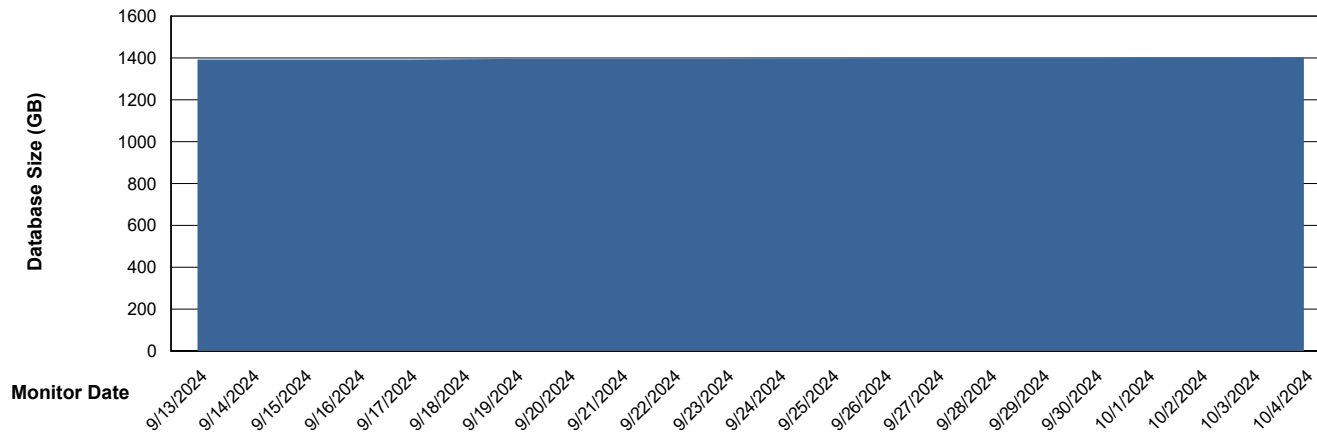

Weekly SLA Customer Report

Customer AUJ_Production_Deprecated
Database ID 185

DATABASE SIZE AUJ_BI2_DB

Database growth over last month

DATABASE SIZE AUJ_DB2_Primary

Database growth over last month

Weekly SLA Customer Report