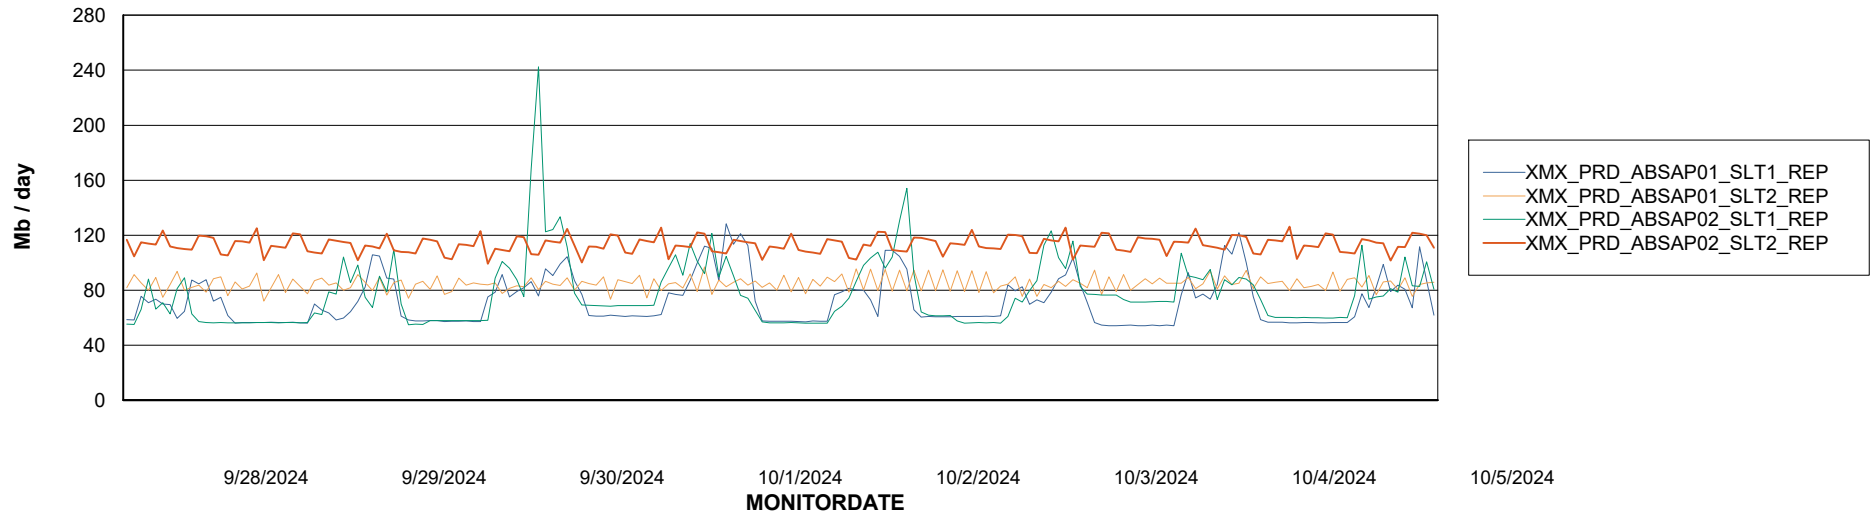

ABSSolute Application ReportServer Services

Avg memory used per ReportServer Service