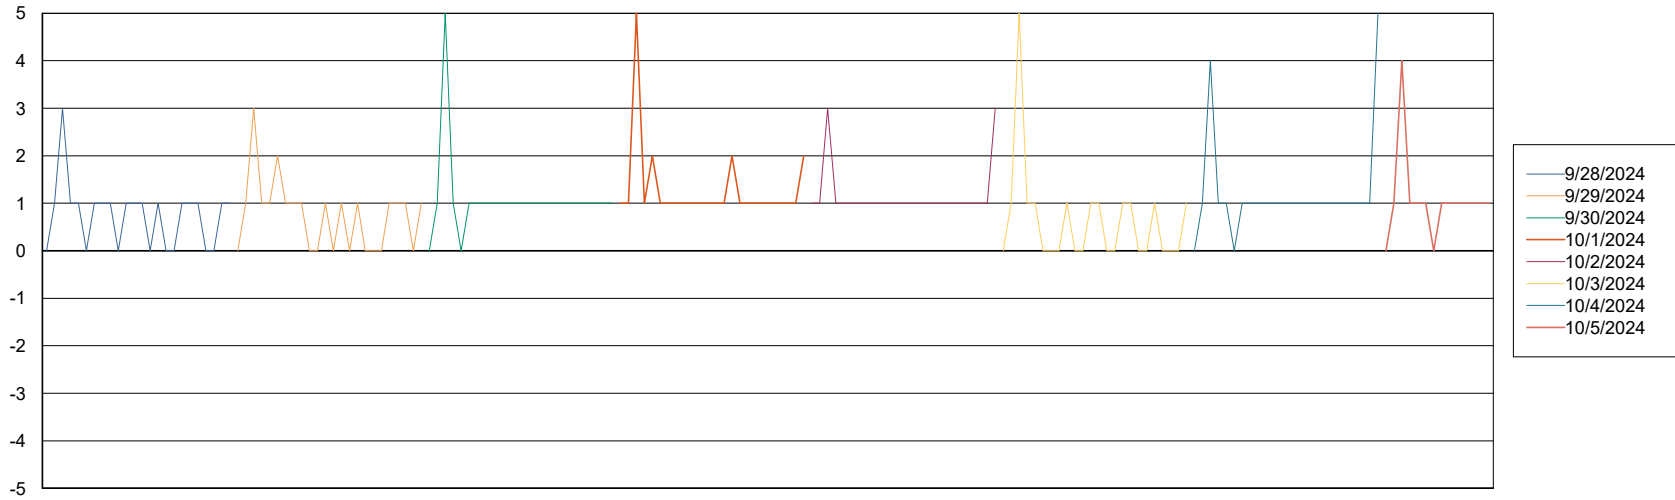

Standby Database Health VOS_Production

Recovery lag for last 7 days