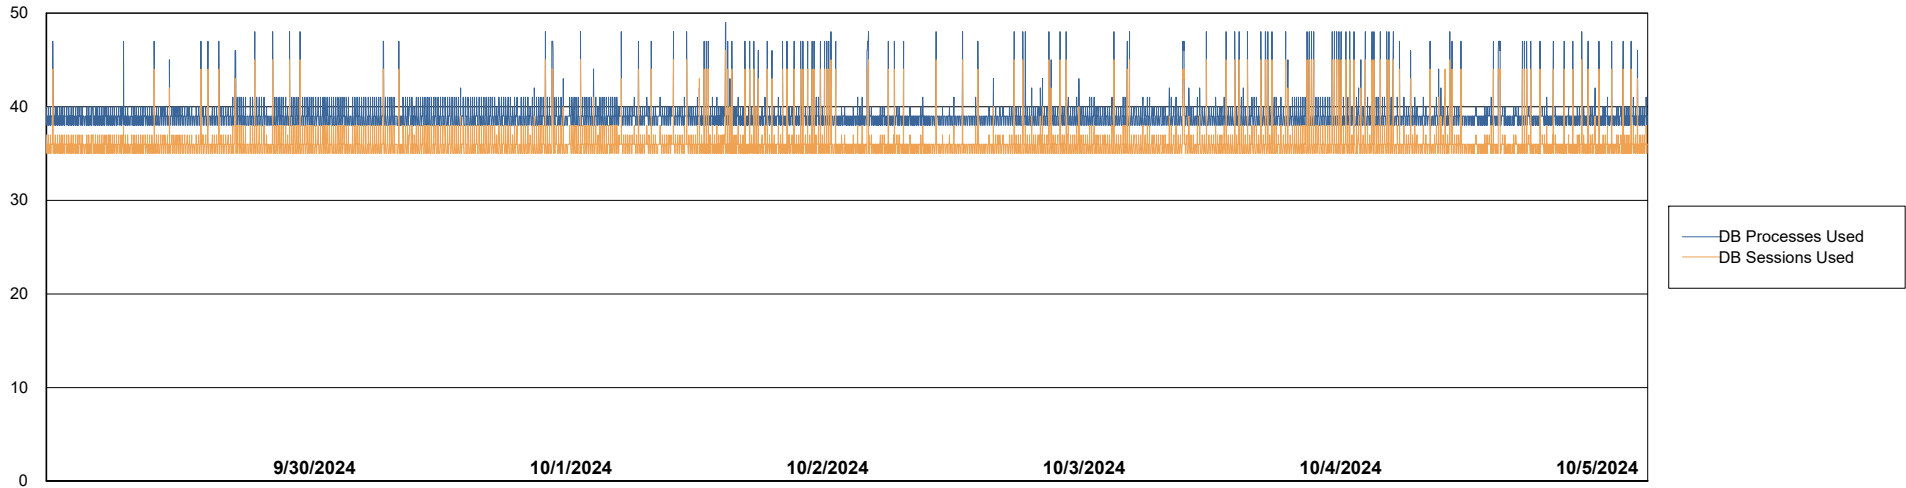

Database Performance VOS_PRD_ABSORA2-2022_HSBABS1

DB Processes Max 1,000