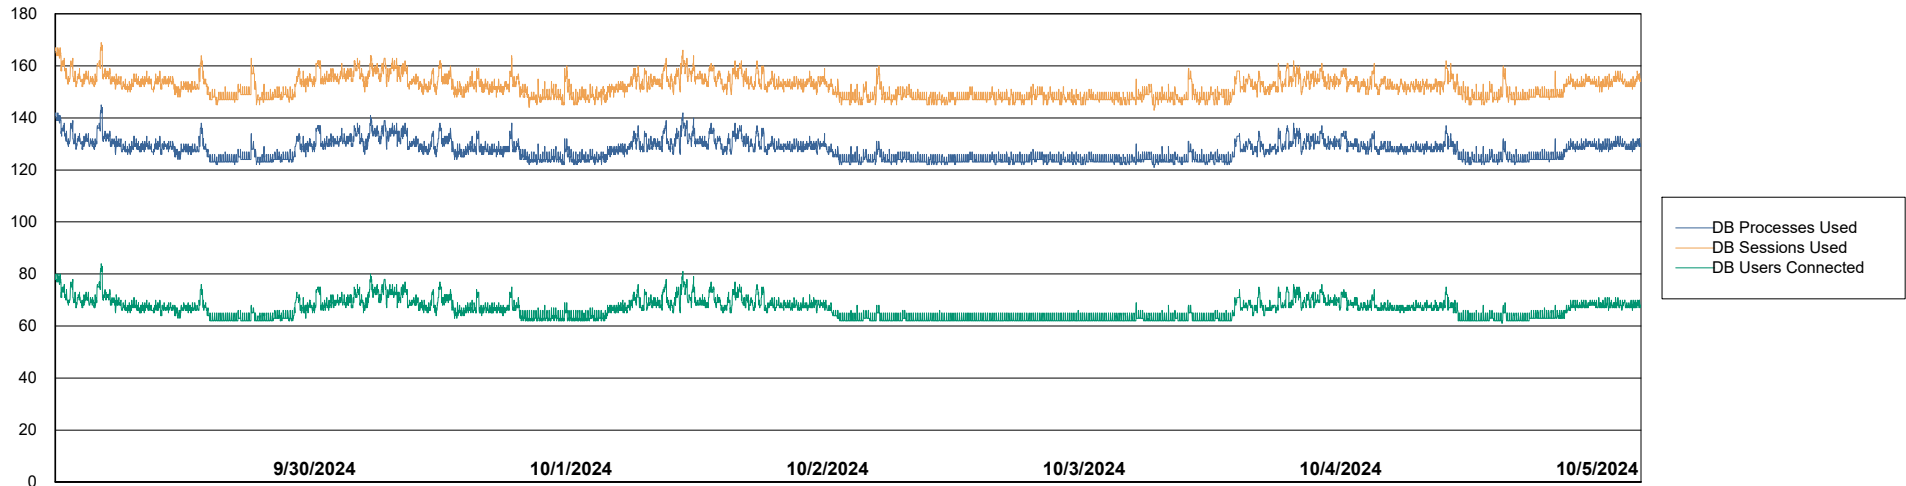

Weekly SLA Customer Report

Customer VOS_Production
Database ID 143

Database Performance VOS_PRD_ABSBI-2018_ABS1

Weekly SLA Customer Report

Customer VOS_Production
Database ID 143

Database Performance VOS_PRD_ABSORA1-2022_ABS1