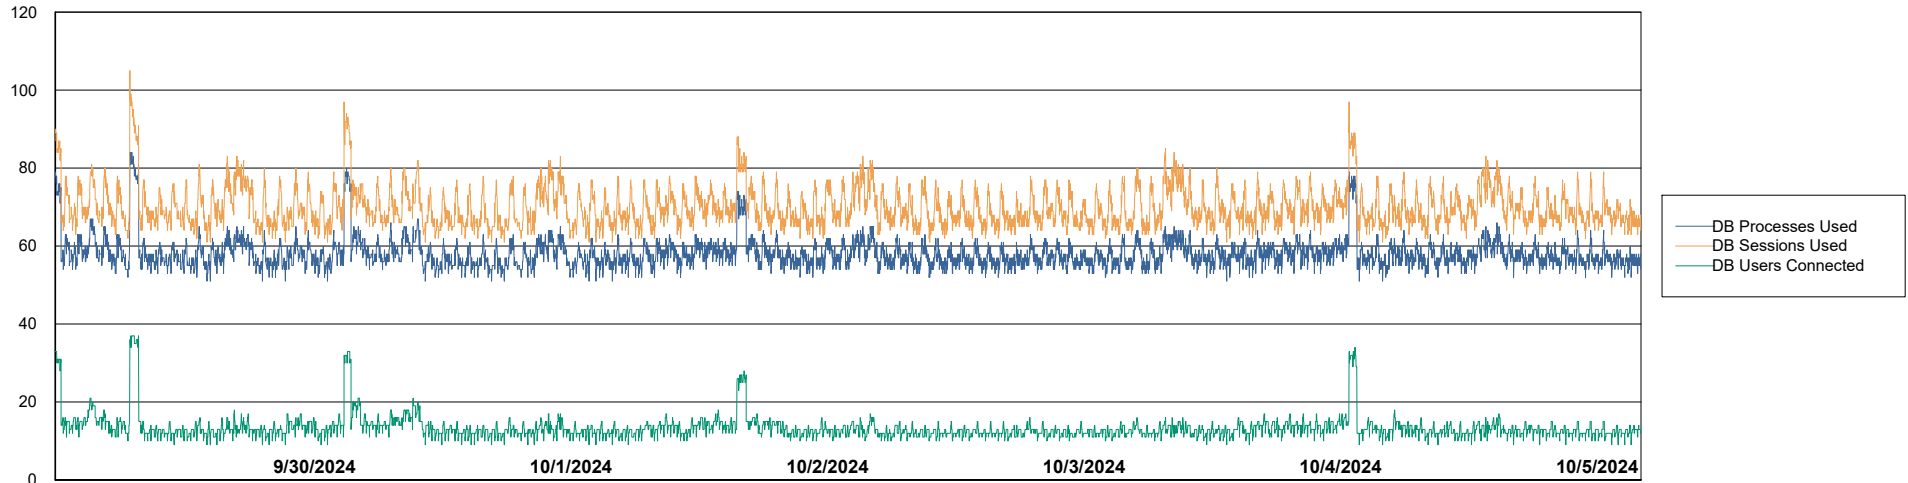

Database Performance VOS_PRD_ABSBI-2018_ABS1