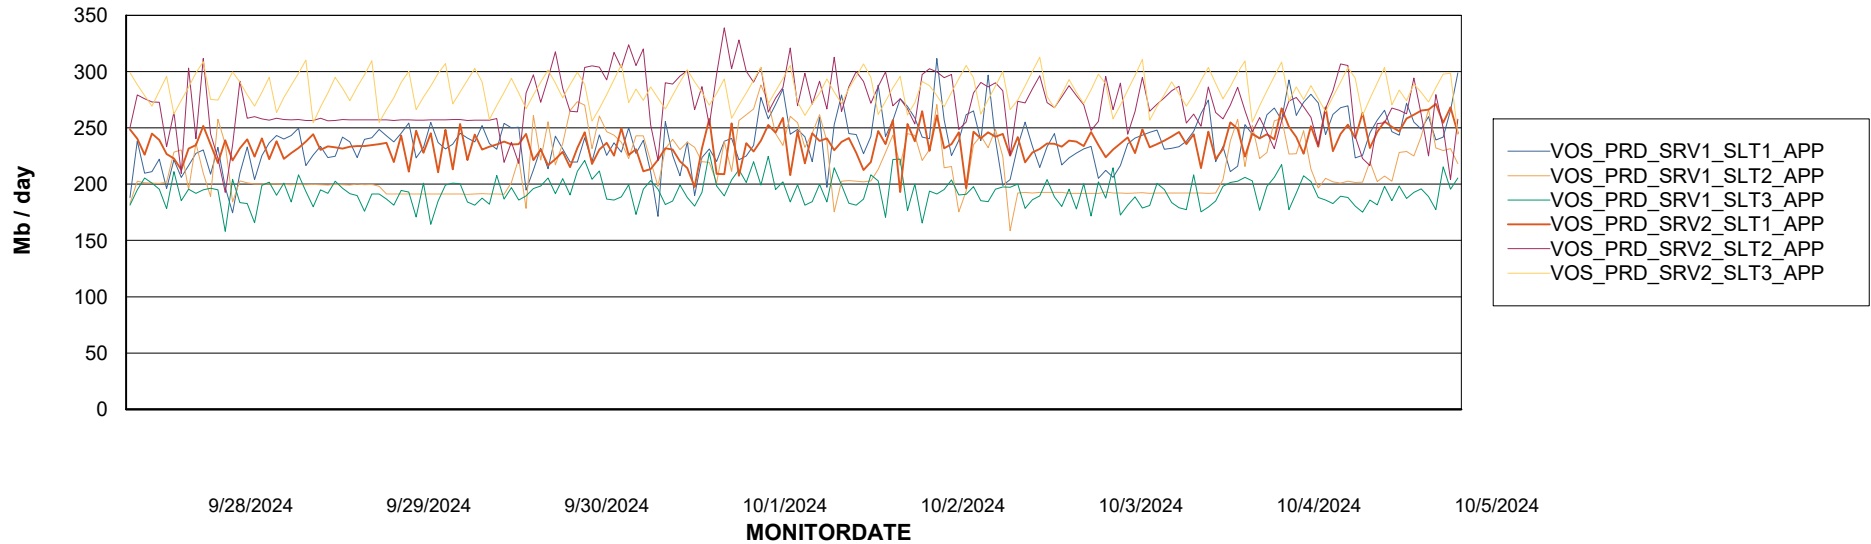

ABSSolute Application Server Services

Avg memory used per ABS Server Service