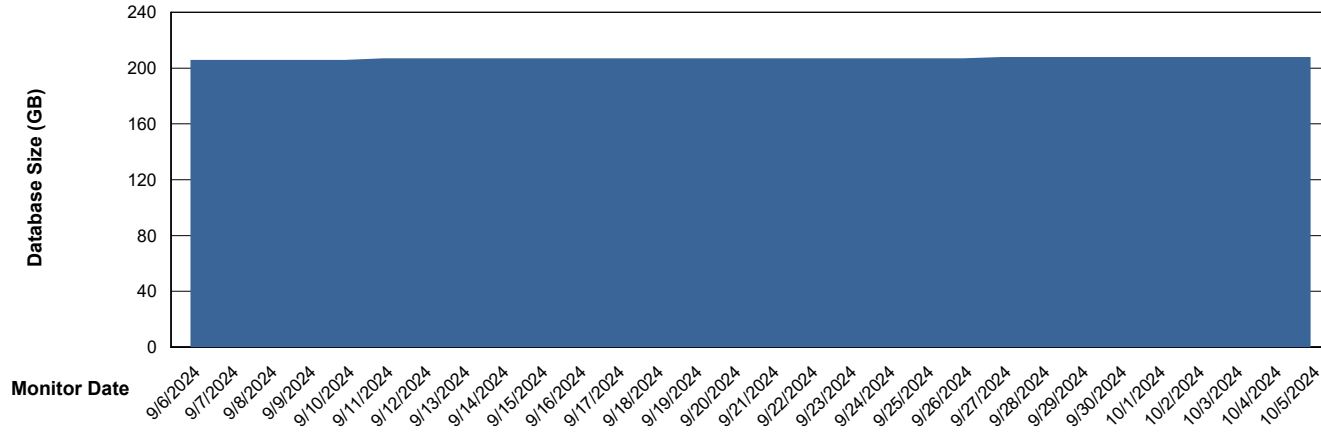

DATABASE SIZE VOS_PRD_ABSBI-2018_ABS1

Database growth over last month