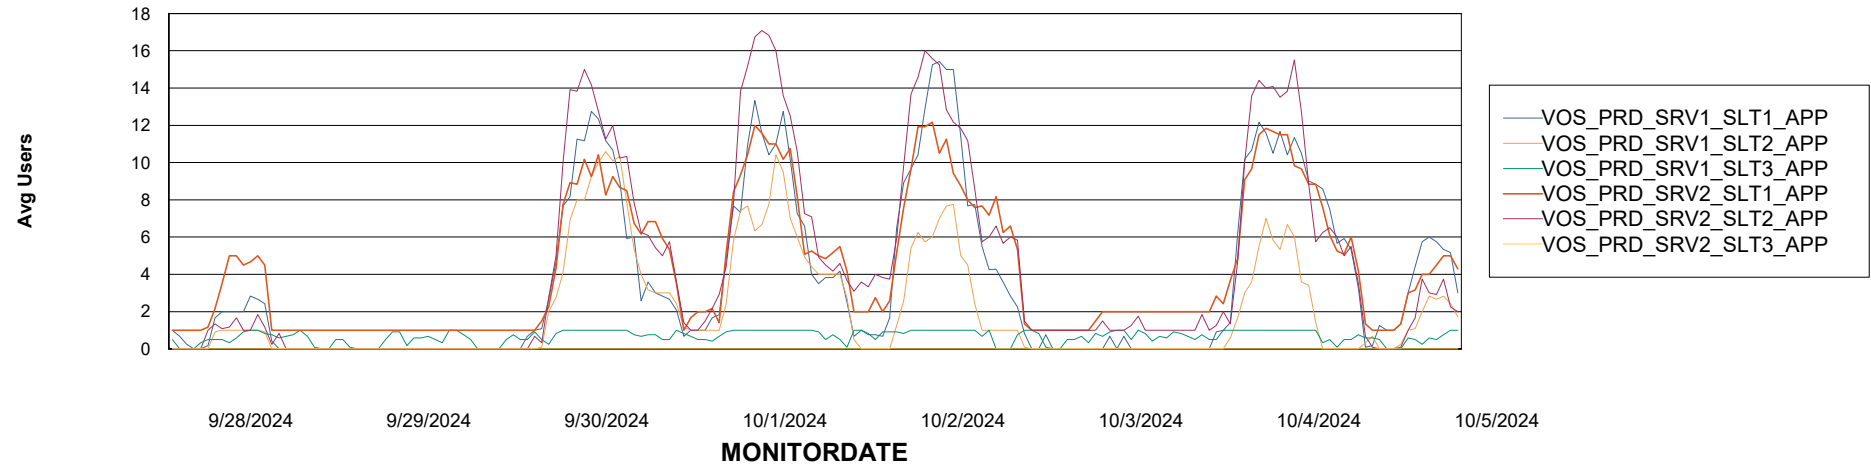

Avg users per day per ABS server