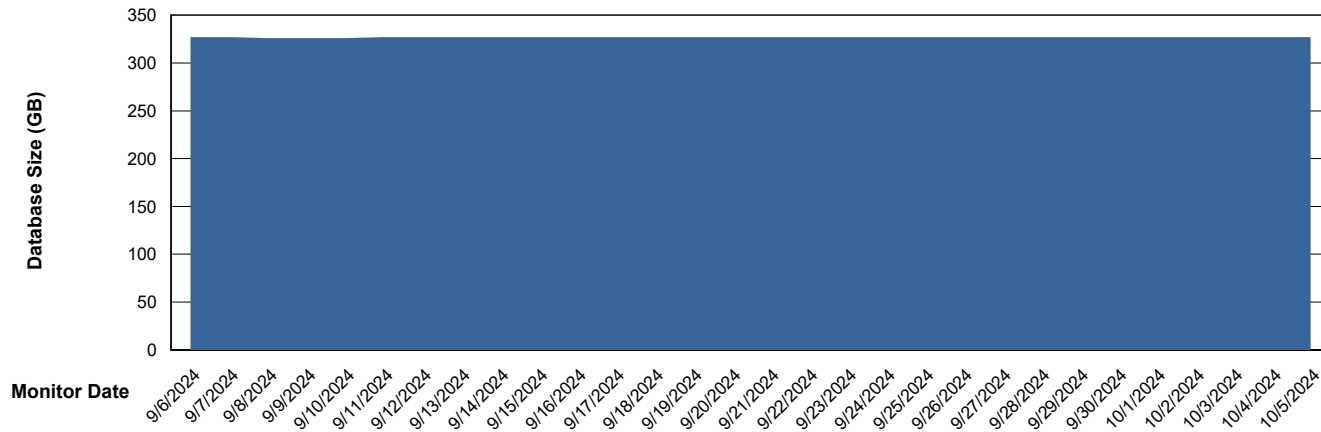

DATABASE SIZE VOS_PRD_ABSORA1-2022_ABS1

Database growth over last month