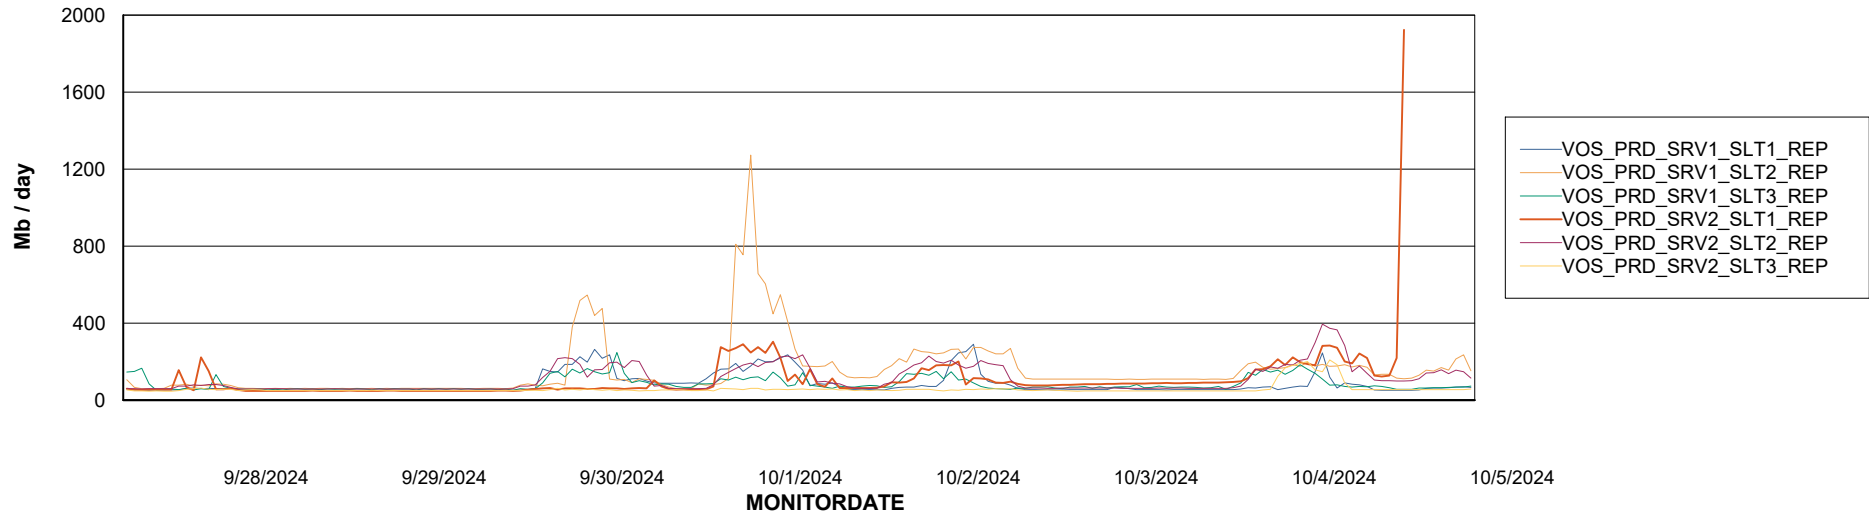

Avg memory used per ABS Server Service

Avg users per day per ABS server

Weekly SLA Customer Report

Customer VOS_Production
Database ID 143

ABSSolute Application ReportServer Services

Avg memory used per ReportServer Service