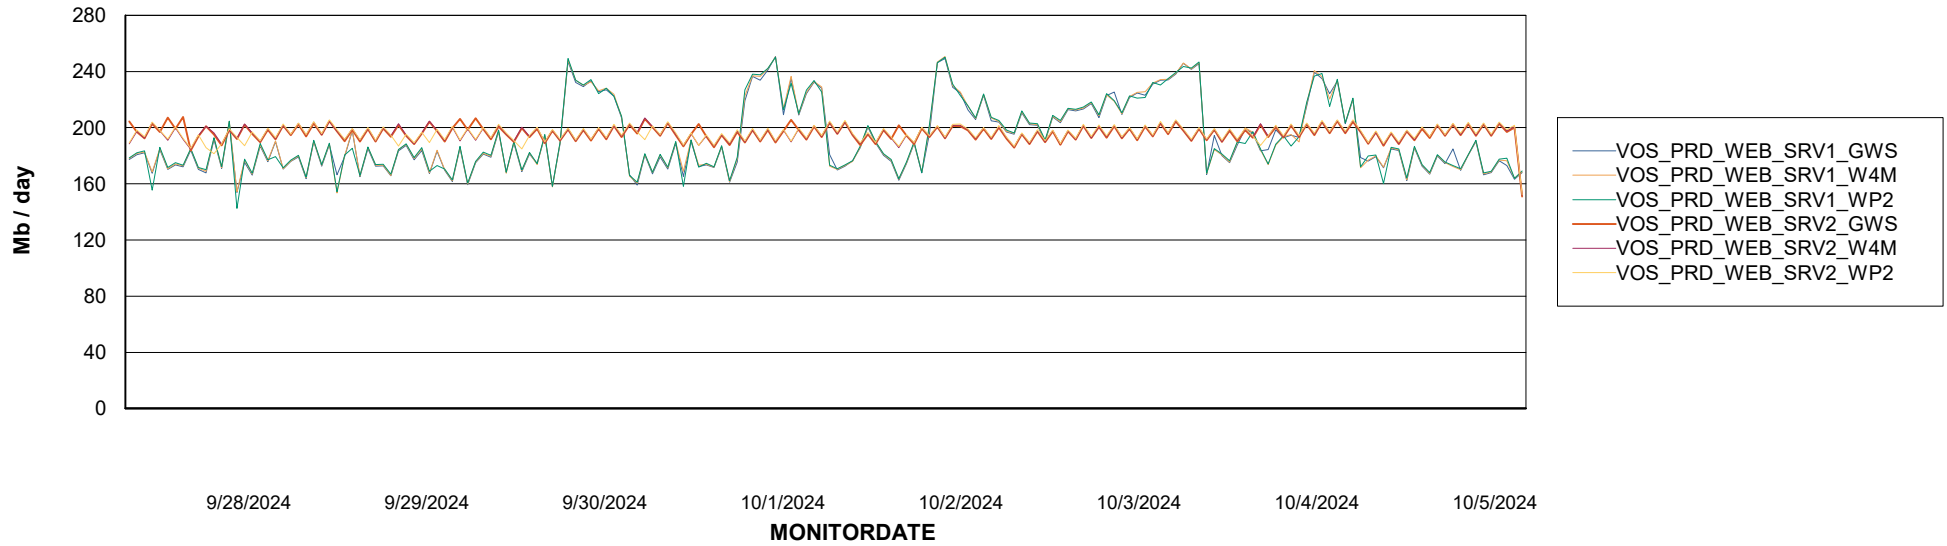

ABSSolute Web Component Services

Avg memory used per ABS Web component