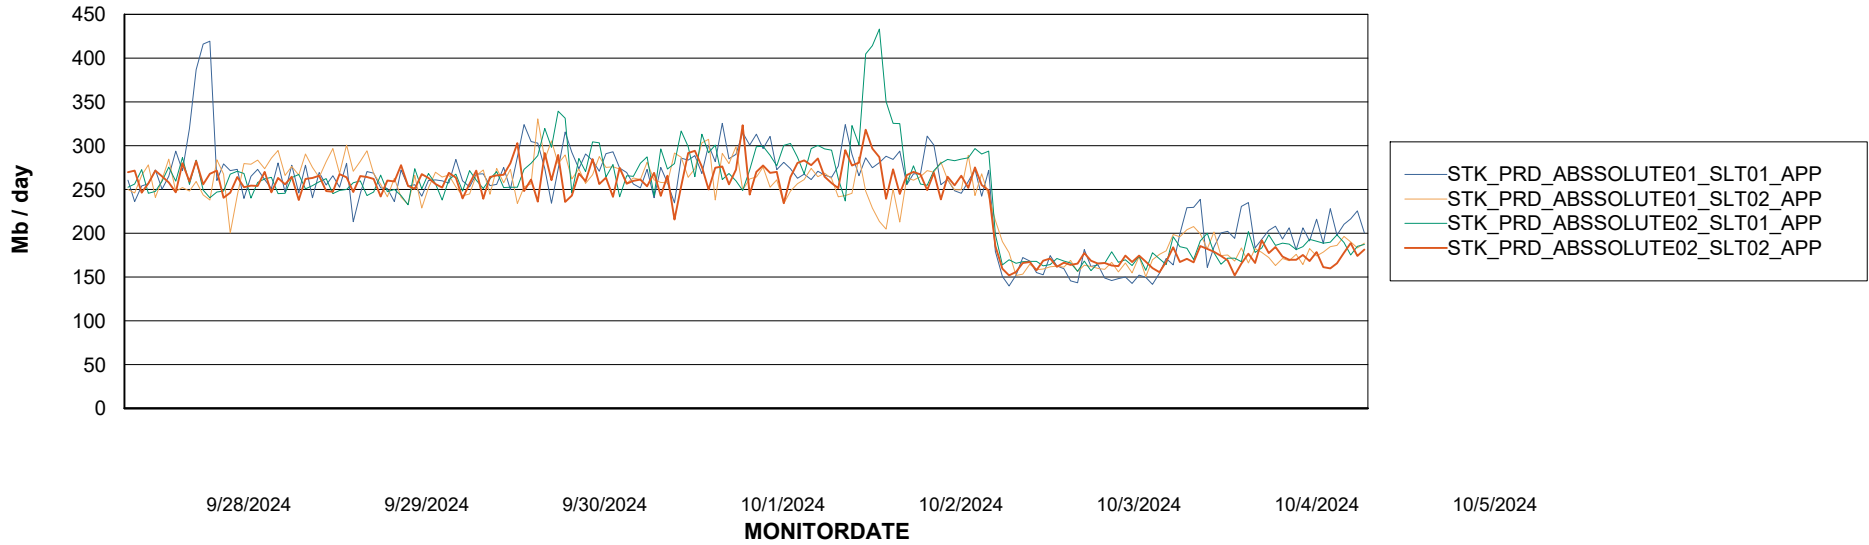

ABSSolute Application Server Services

Avg memory used per ABS Server Service