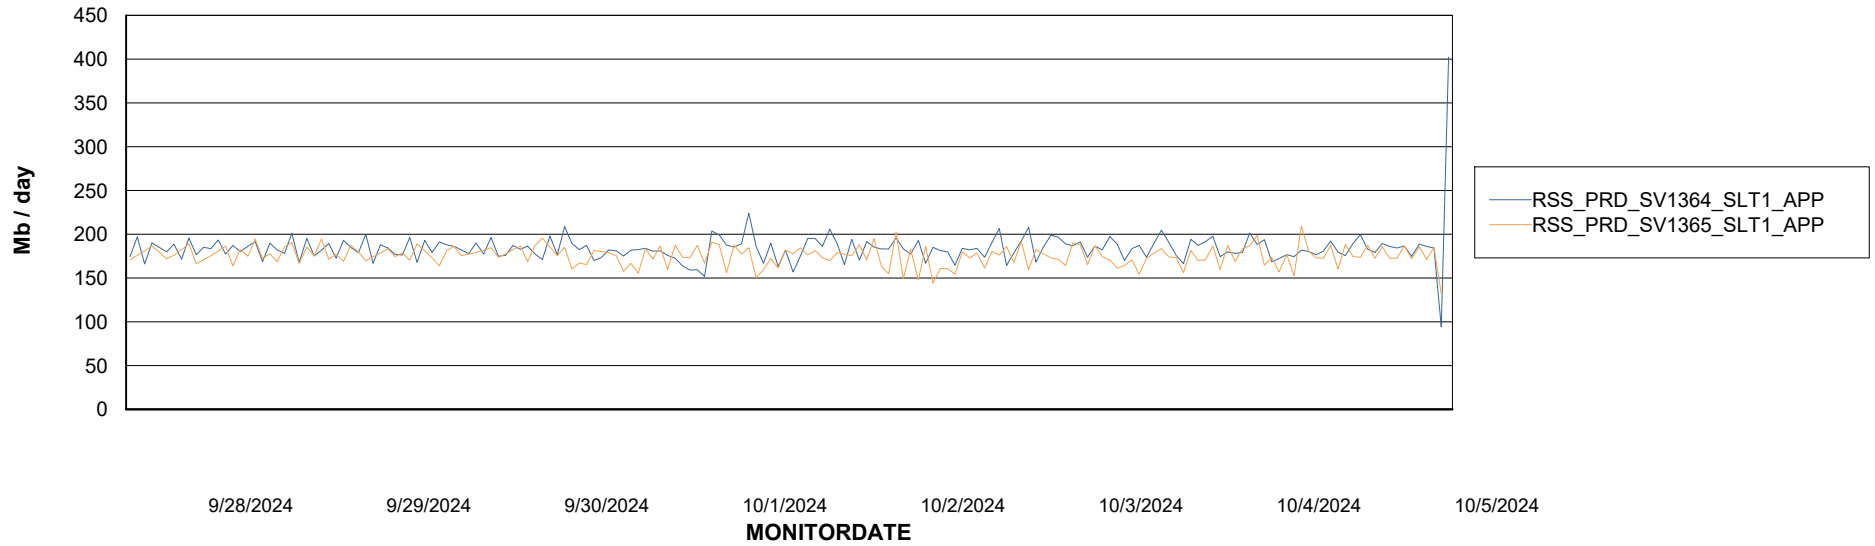

ABSSolute Application Server Services

Avg memory used per ABS Server Service