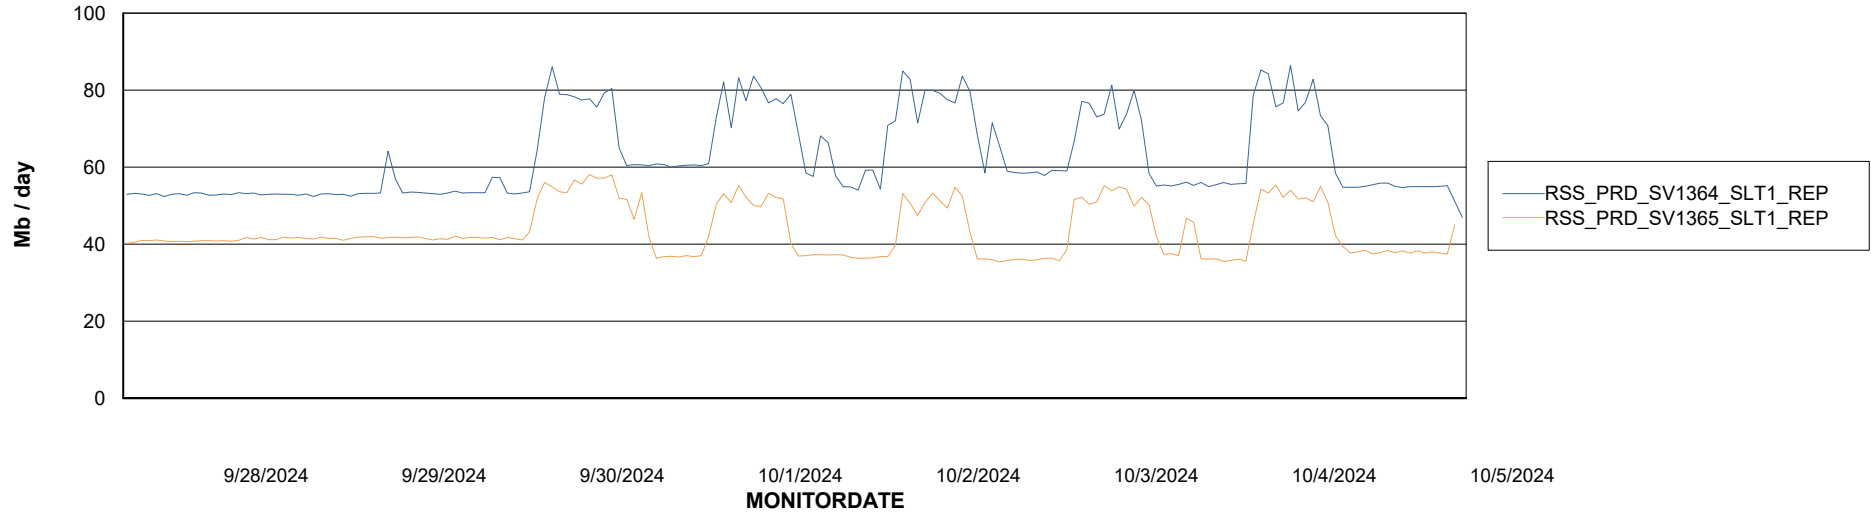

Avg memory used per ABS Server Service

Avg users per day per ABS server

Weekly SLA Customer Report

Customer RSS Production
Database ID 52

ABSSolute Application ReportServer Services

Avg memory used per ReportServer Service