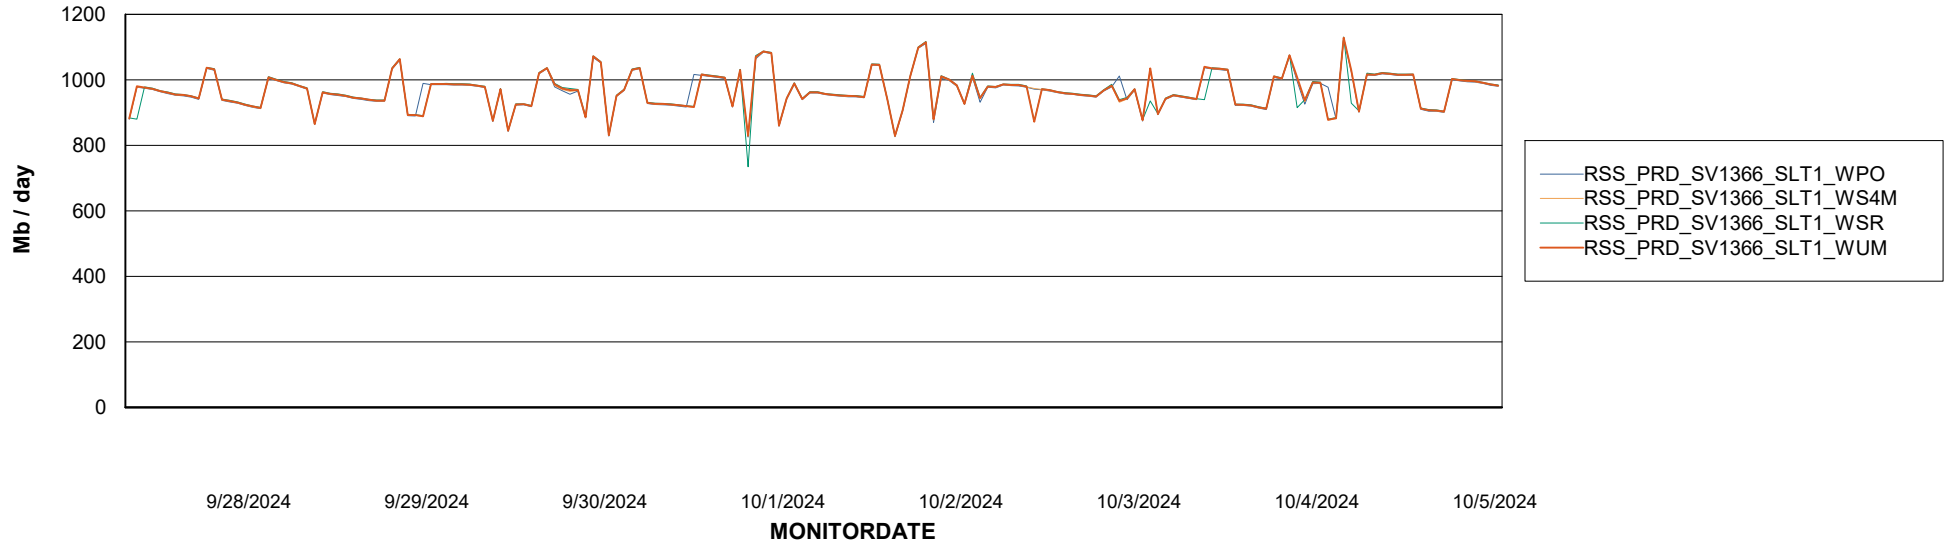

ABSSolute Web Component Services

Avg memory used per ABS Web component