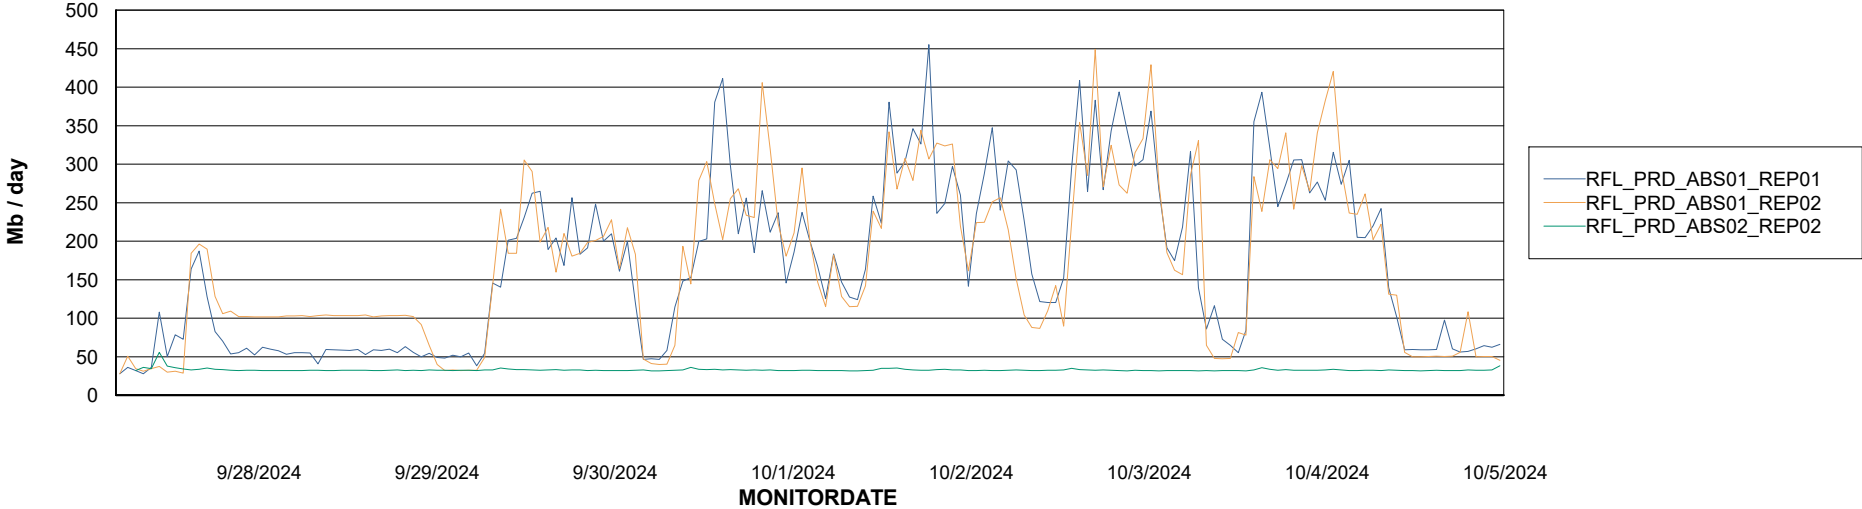

ABSSolute Application ReportServer Services

Avg memory used per ReportServer Service