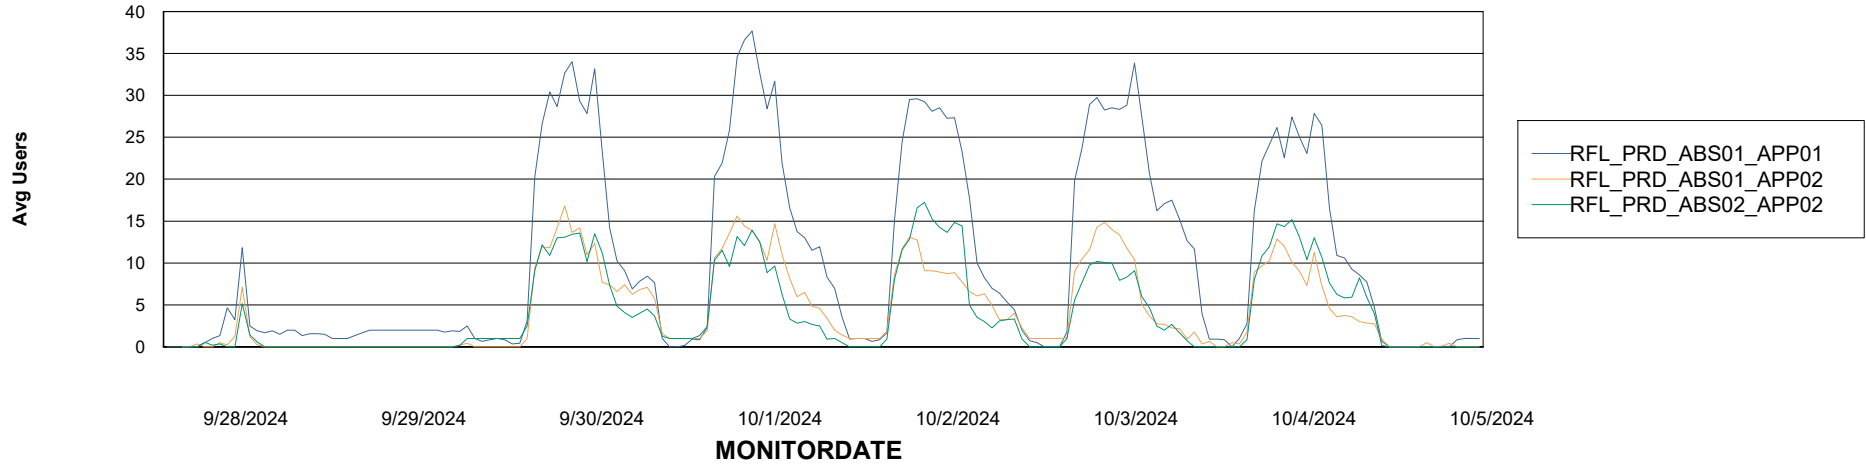

Avg users per day per ABS server