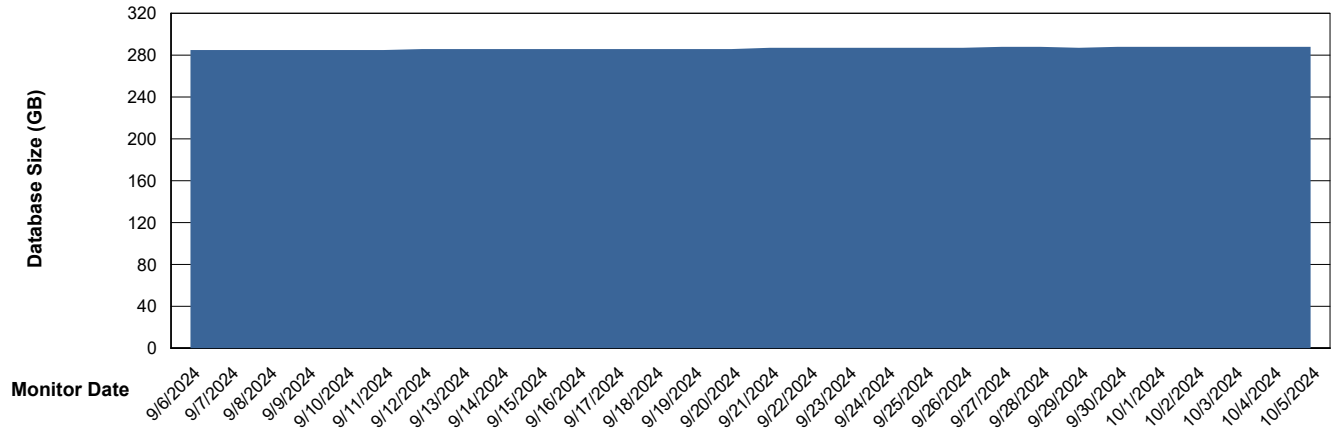

Database growth over last month

Database Tablespace RFL_PRD_ABS01_DB

Date	Tablespace Name	Filesize (Gb)	Usedsize (Gb)	Percentage free
10/5/2024	ABSDATA	100	81	19
	INDX	234	194	17
10/4/2024	ABSDATA	100	81	19
	INDX	234	194	17
10/3/2024	ABSDATA	100	81	19
	INDX	234	194	17
10/2/2024	ABSDATA	100	81	19
	INDX	234	194	17
10/1/2024	ABSDATA	100	81	19
	INDX	234	194	17
9/30/2024	ABSDATA	100	81	19
	INDX	234	193	17
9/29/2024	ABSDATA	100	81	19
	INDX	234	193	17