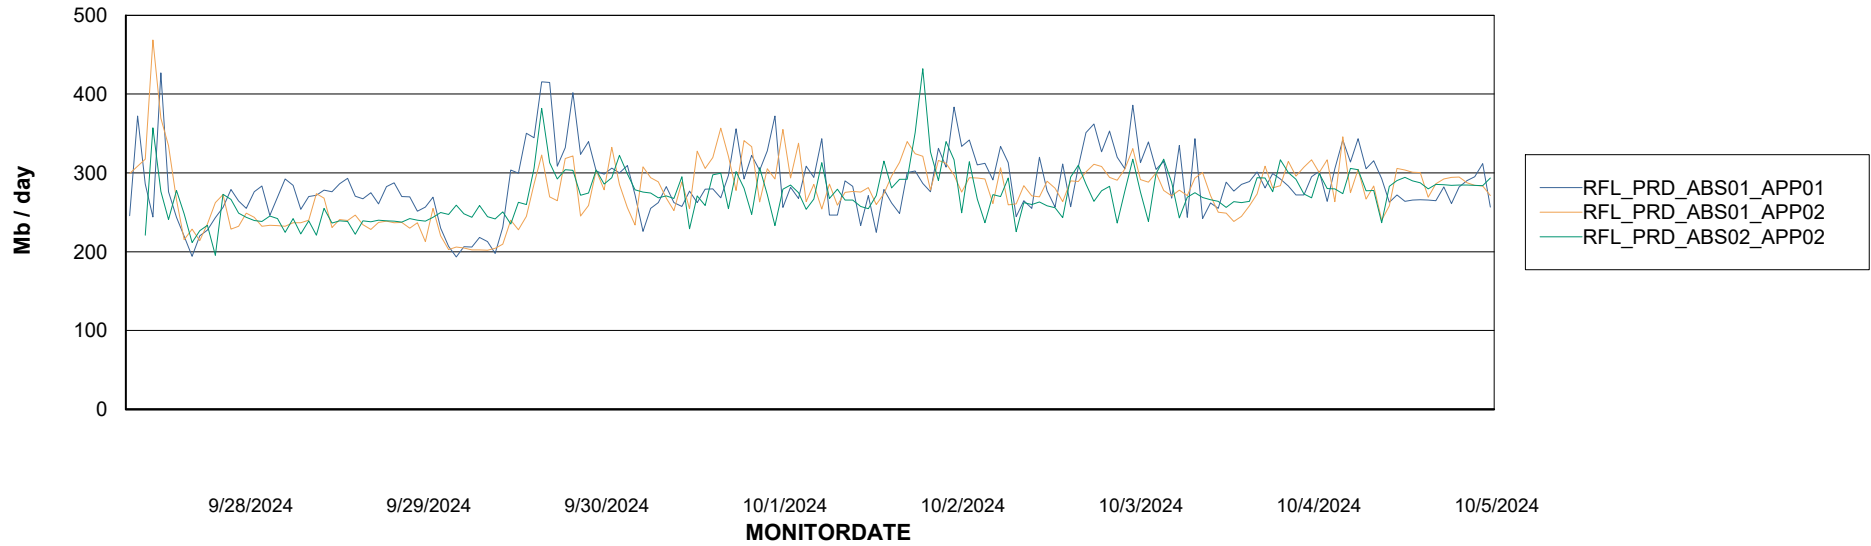

ABSSolute Application Server Services

Avg memory used per ABS Server Service