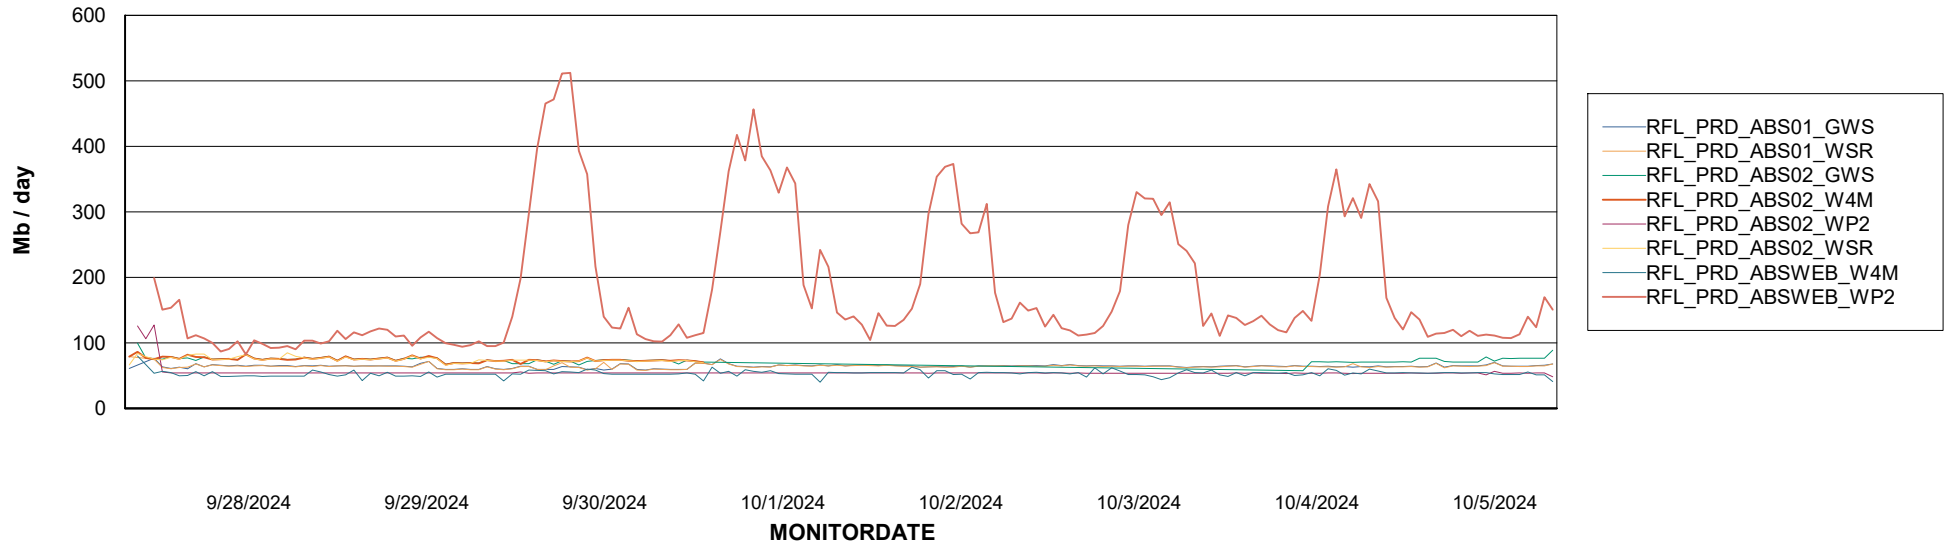

ABSolute Web Component Services

Avg memory used per ABS Web component