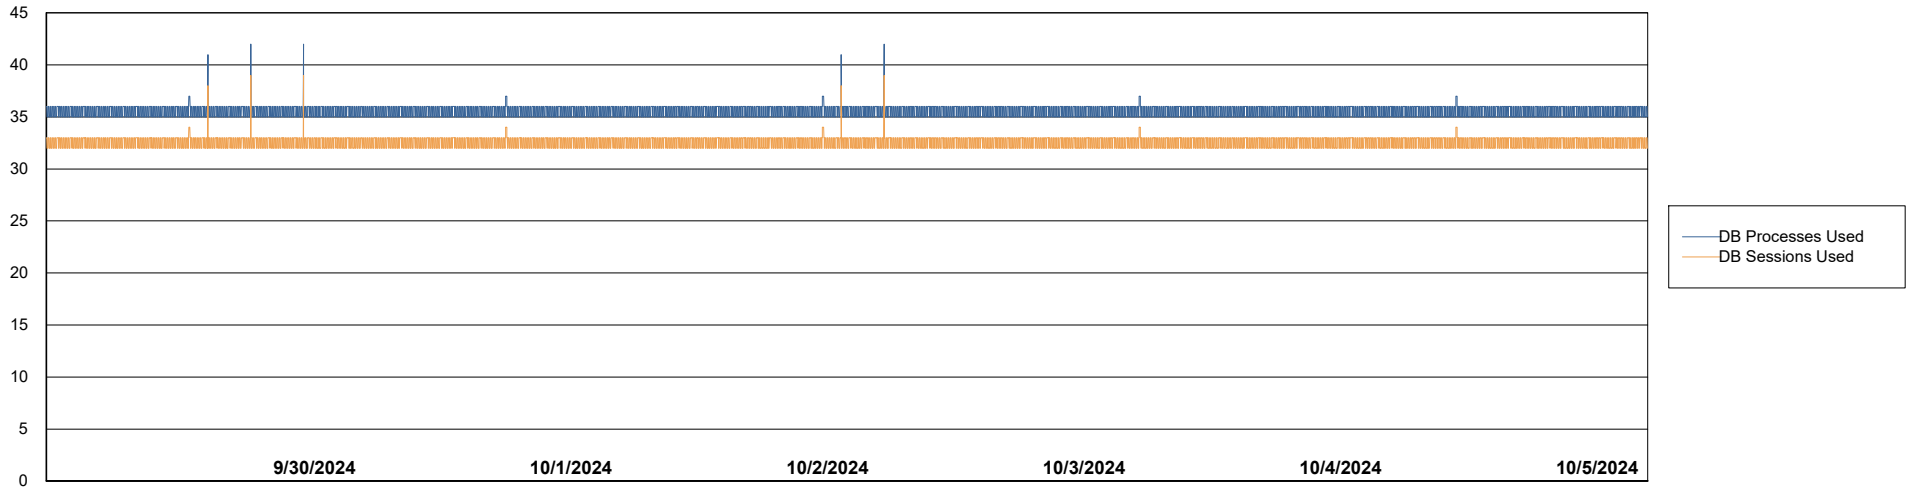

Database Performance PHS_PRD_GCAB993B_HSBABS1

DB Processes Max 1,000