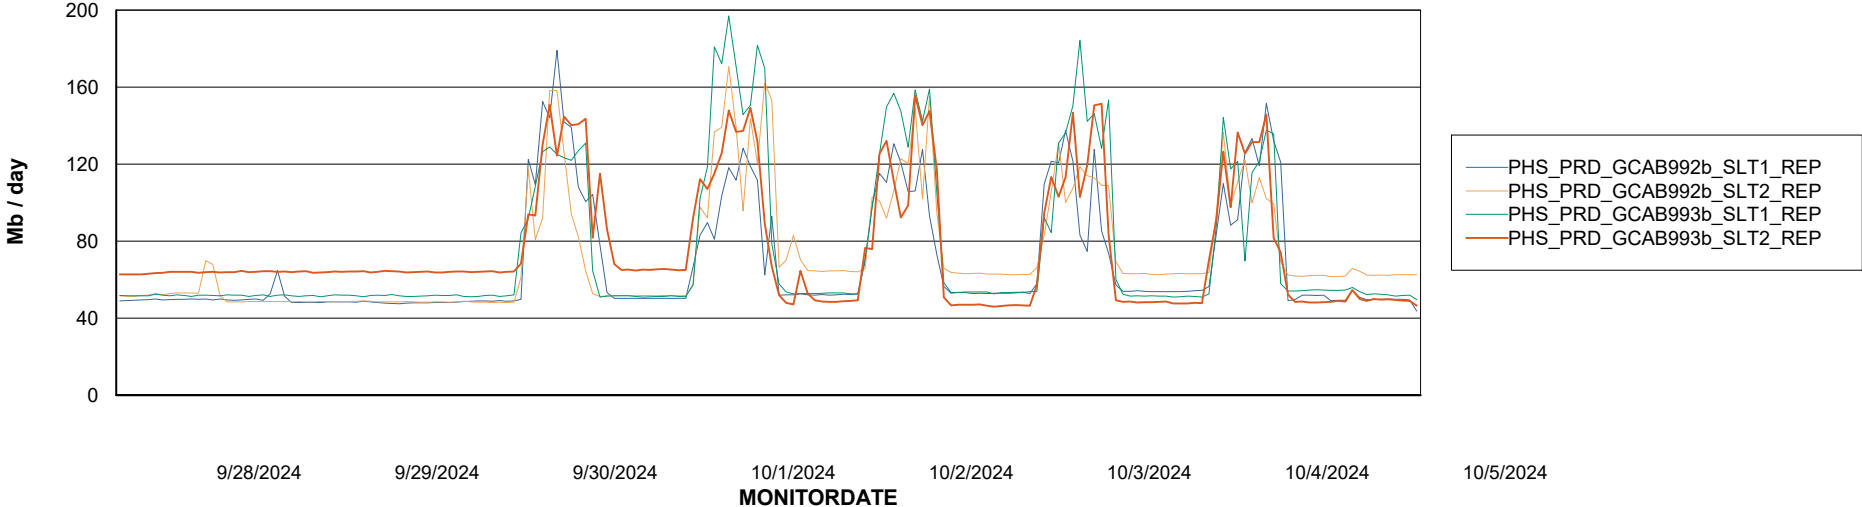

ABSSolute Application ReportServer Services

Avg memory used per ReportServer Service