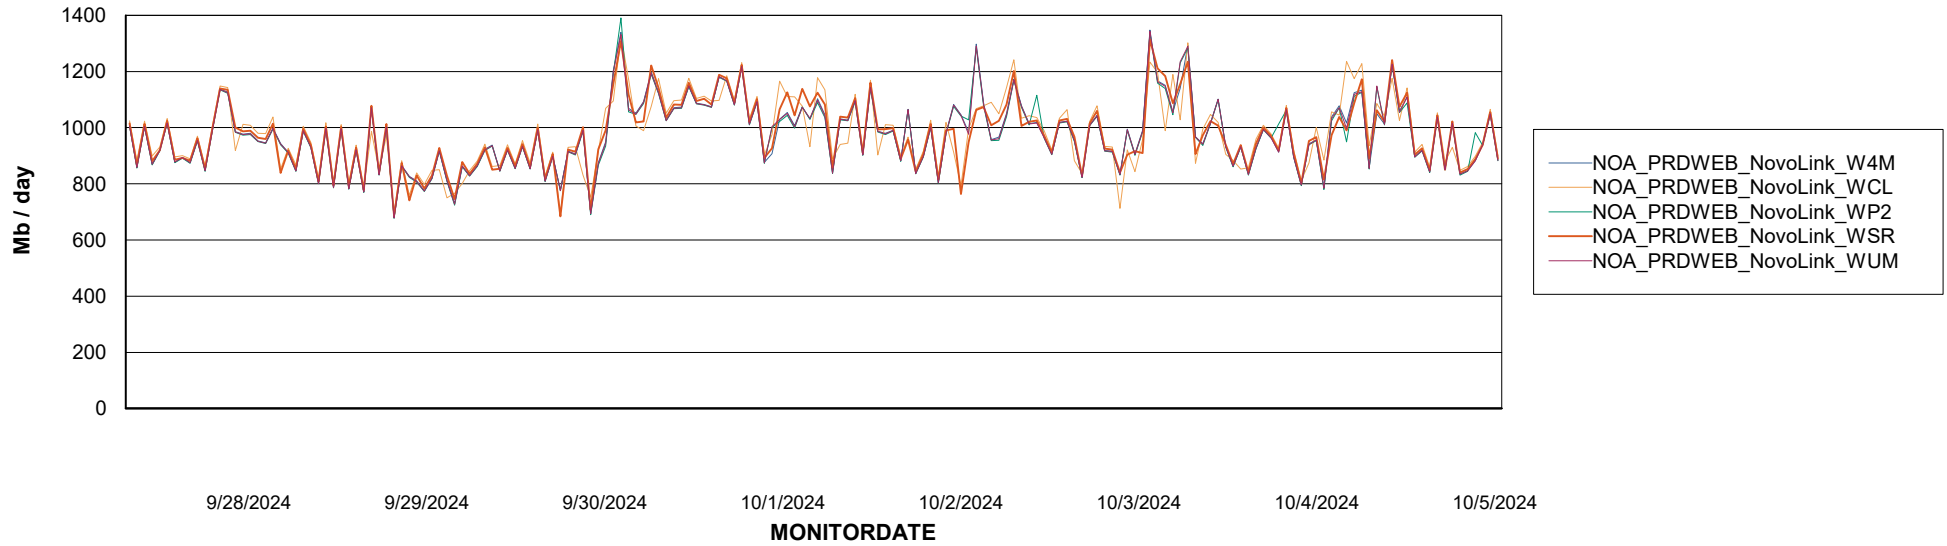

Avg memory used per ReportServer Service

Weekly SLA Customer Report

Customer NOA_Production (24/7)
Database ID 116

ABSolute Web Component Services

Avg memory used per ABS Web component

Weekly SLA Customer Report