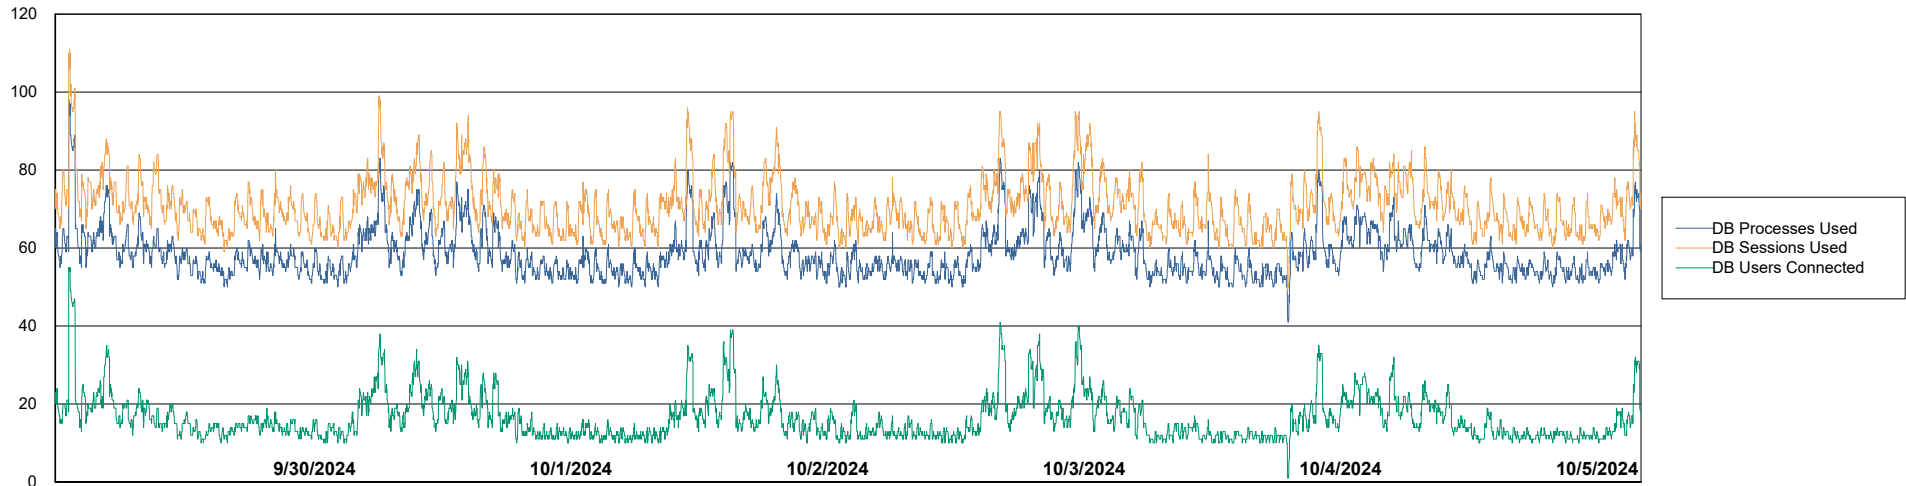

DB Processes Max 300

Weekly SLA Customer Report

Customer NOA_Production (24/7)
Database ID 116

Database Performance NOA_PRD_NOVOBI_ABS1

Weekly SLA Customer Report

Customer NOA_Production (24/7)
Database ID 116