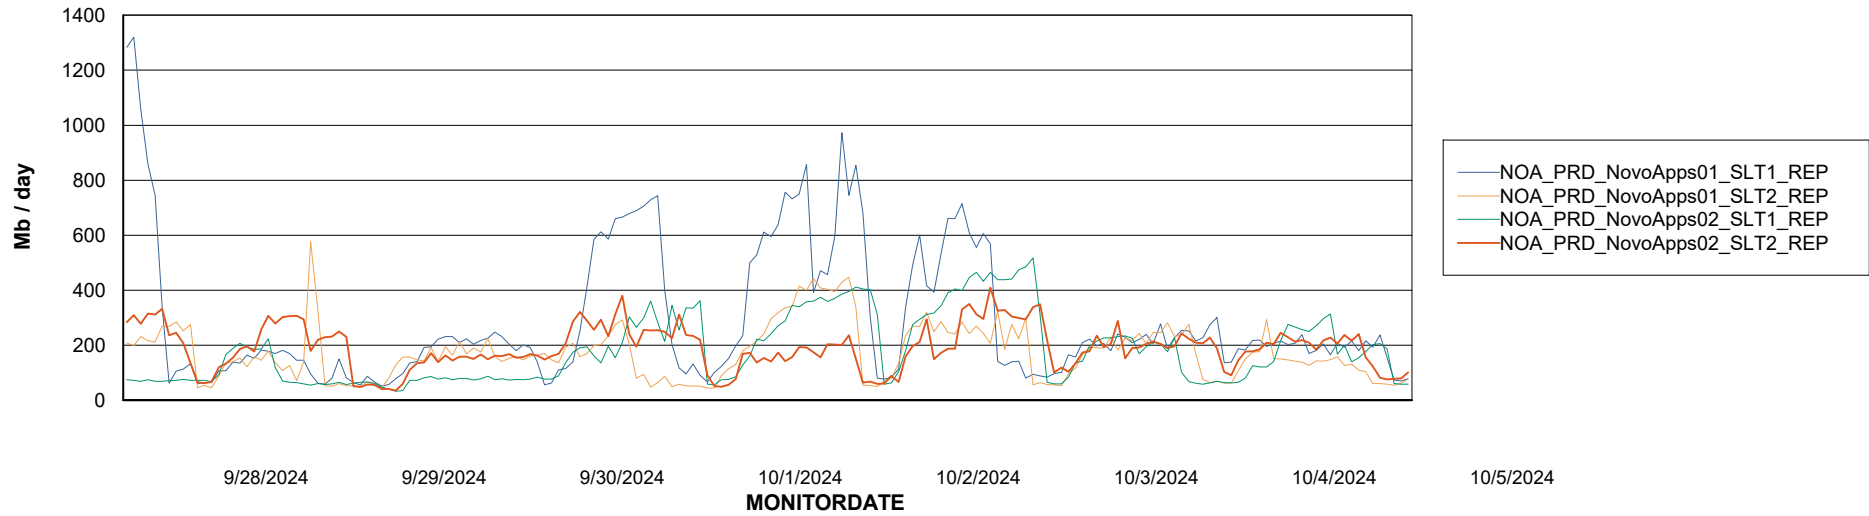

ABSSolute Application ReportServer Services

Avg memory used per ReportServer Service