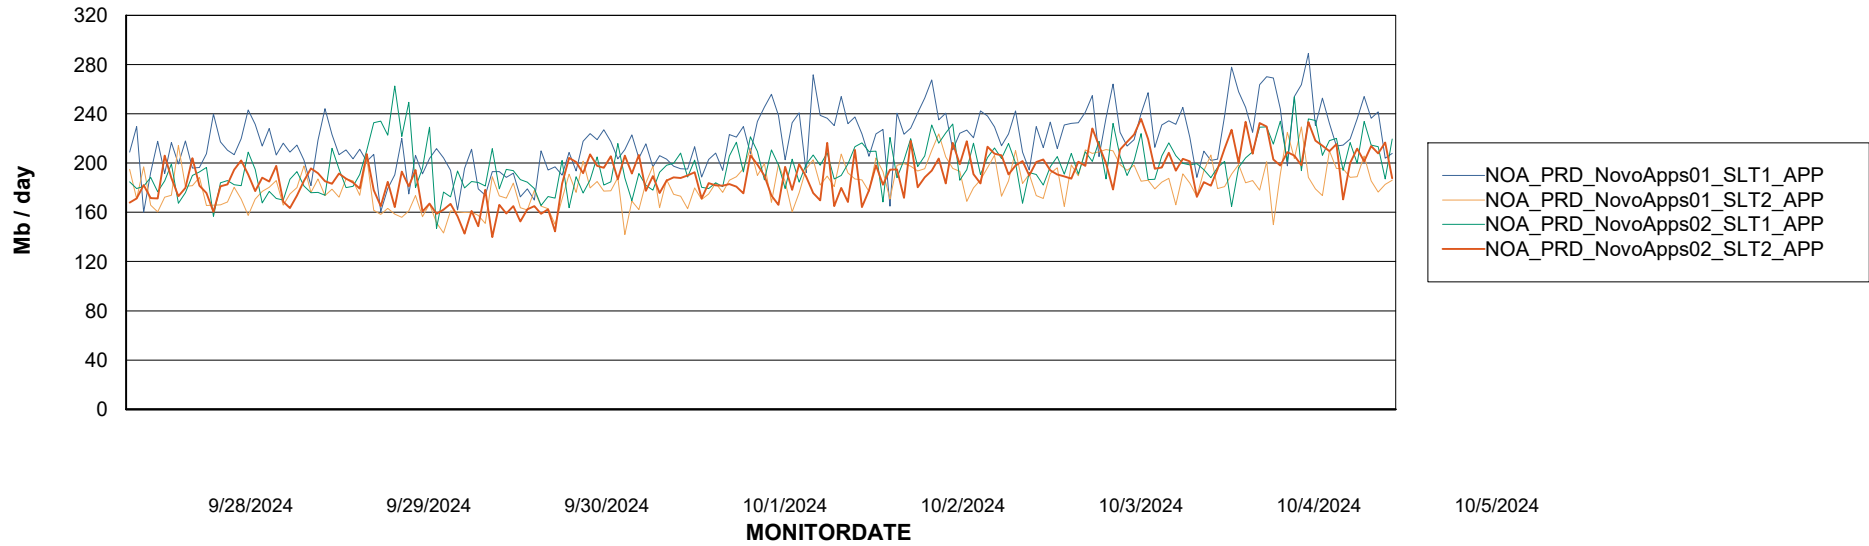

ABSSolute Application Server Services

Avg memory used per ABS Server Service