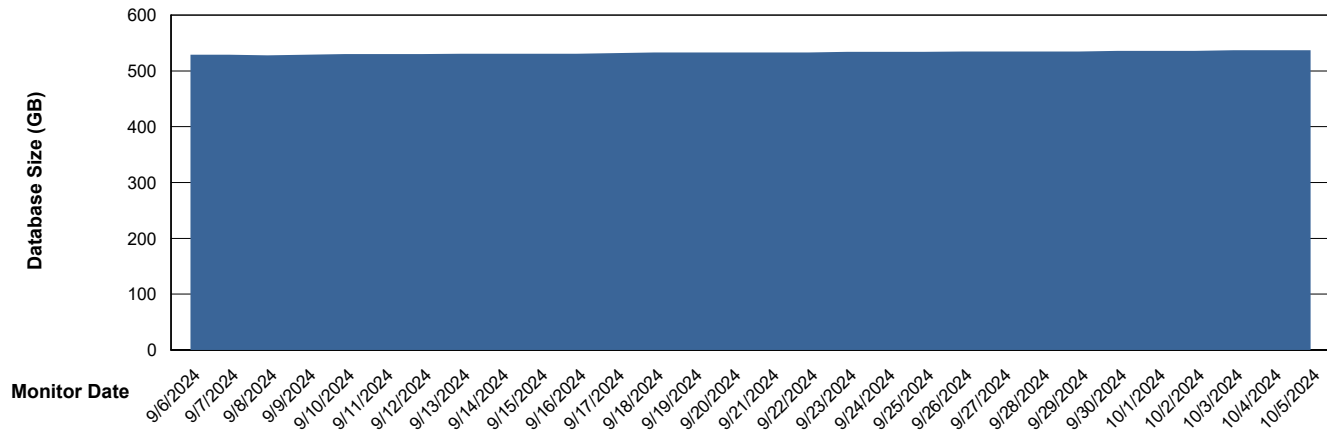

DATABASE SIZE NIX_PRD_ABSDB01_ABS1

Database growth over last month