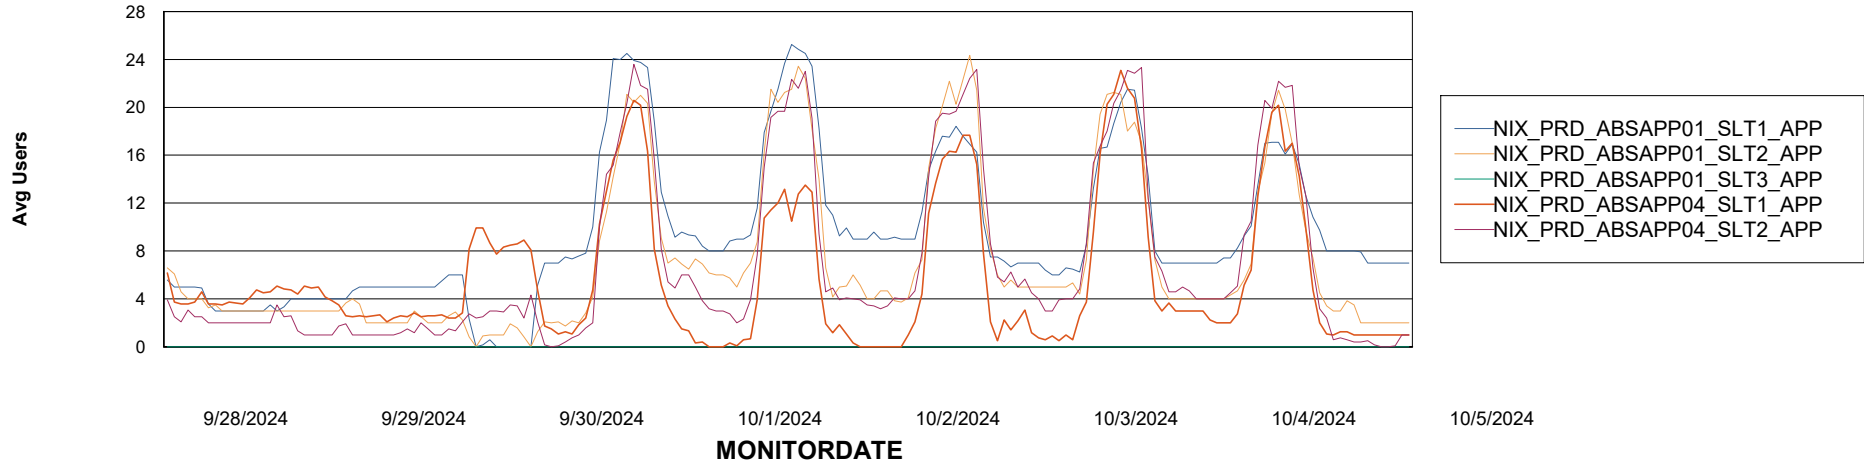

Avg users per day per ABS server