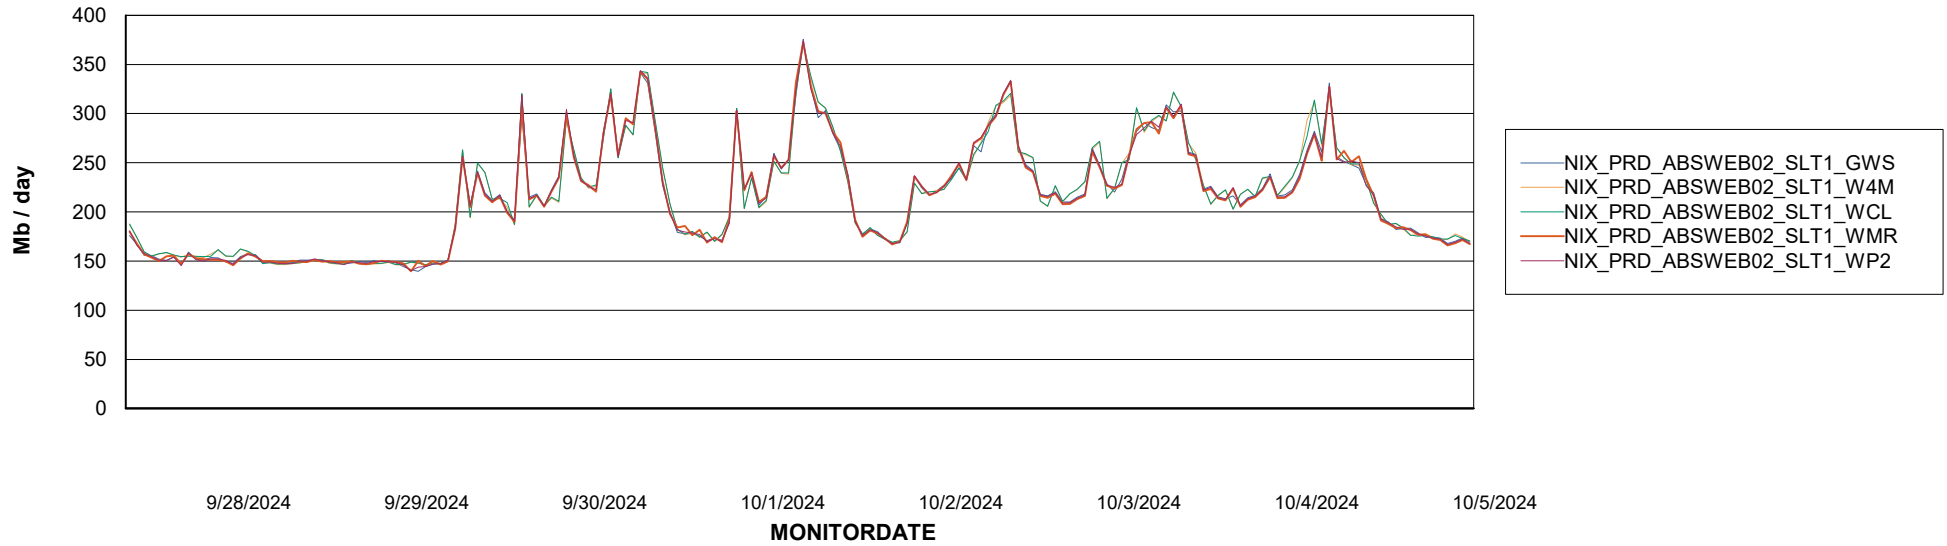

ABSolute Web Component Services

Avg memory used per ABS Web component