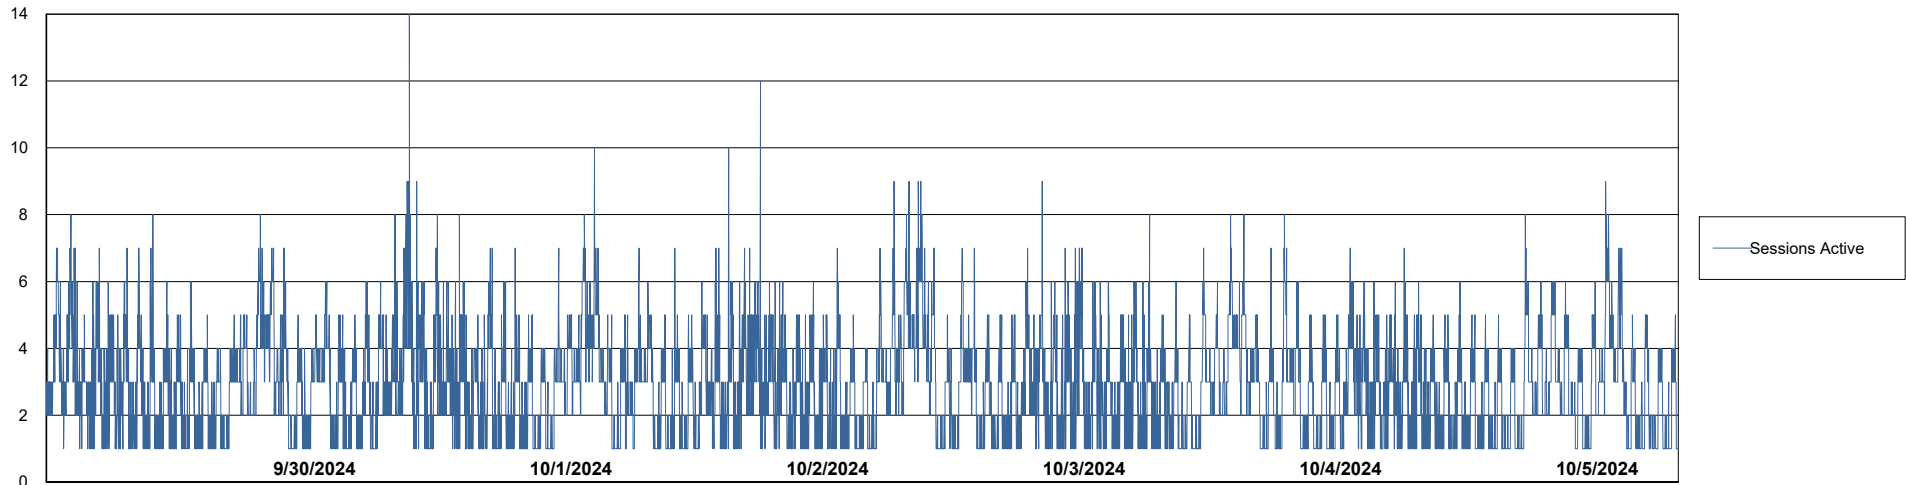

Weekly SLA Customer Report

Customer NIX_Production
Database ID 51

Database Performance NIX_PRD_ABSBI_ABS1

Weekly SLA Customer Report

Customer NIX_Production
Database ID 51

Database Performance NIX_PRD_ABSD01_ABS1