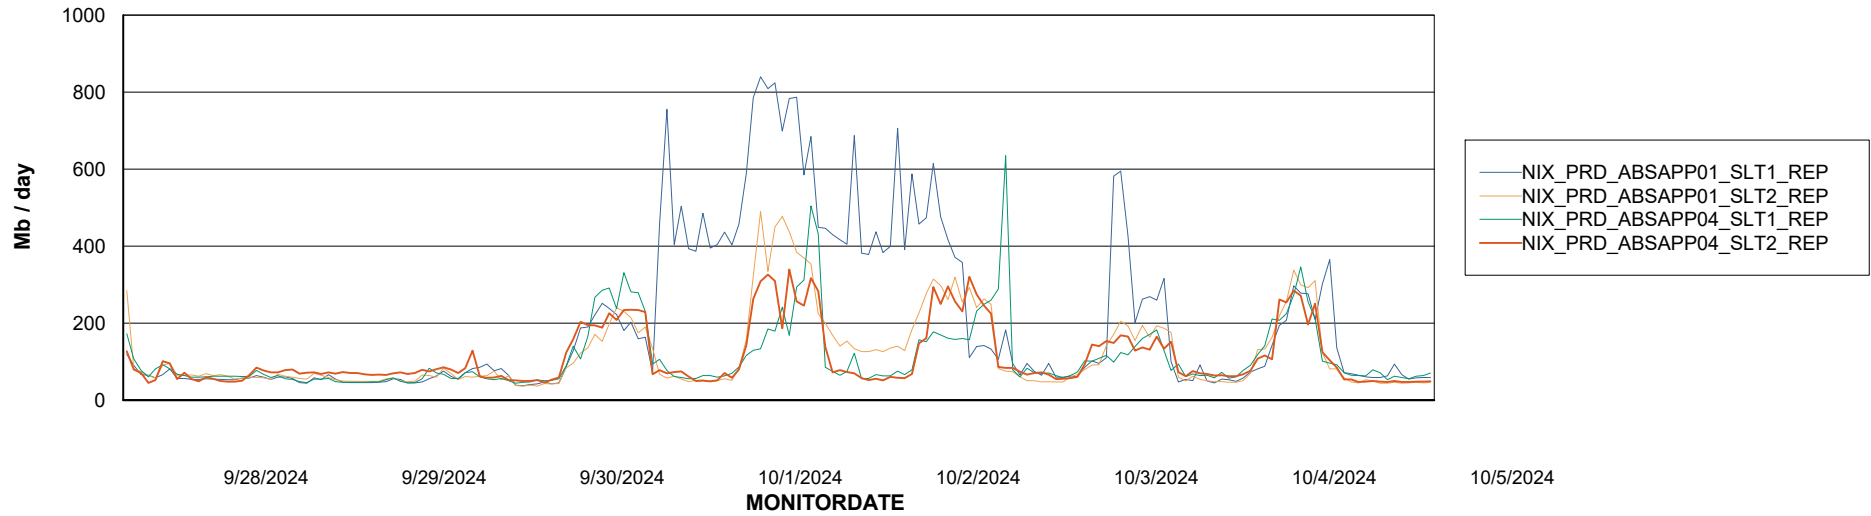

Avg memory used per ABS Server Service

Avg users per day per ABS server

Weekly SLA Customer Report

Customer NIX_Production
Database ID 51

ABSSolute Application ReportServer Services

Avg memory used per ReportServer Service