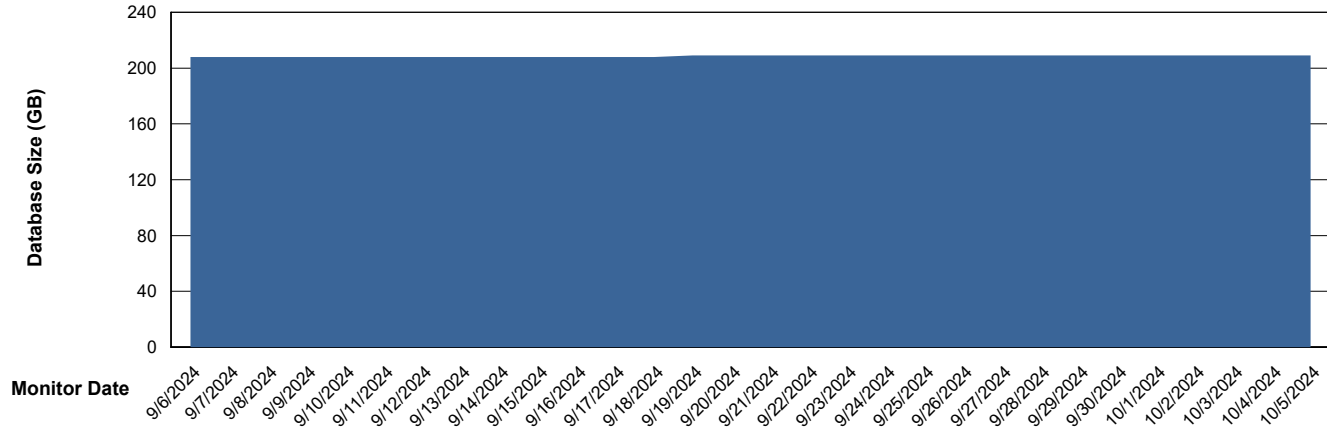

DATABASE SIZE NIX_PRD_ABSBI_ABS1

Database growth over last month