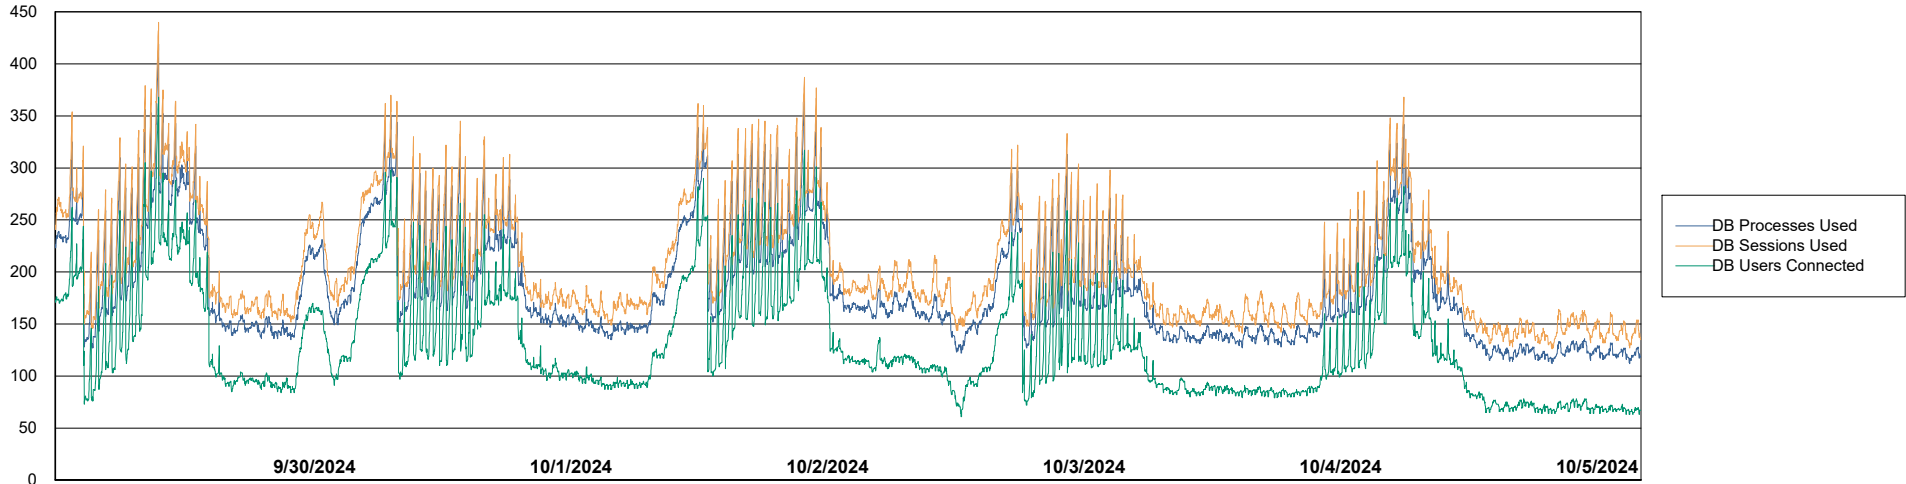

Weekly SLA Customer Report

Customer NIX_Production
Database ID 51

Database Performance NIX_PRD_ABSBI_ABS1

Weekly SLA Customer Report

Customer NIX_Production
Database ID 51

Database Performance NIX_PRD_ABSD01_ABS1