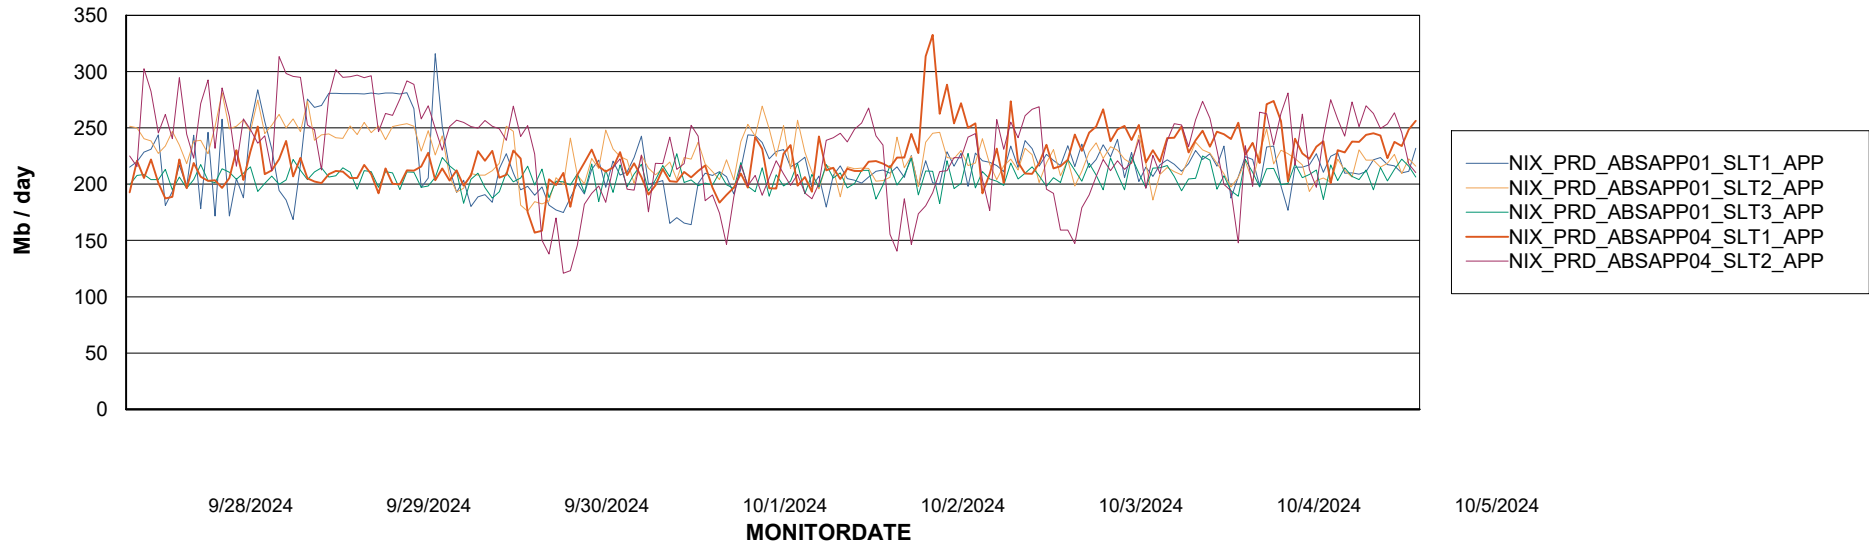

ABSSolute Application Server Services

Avg memory used per ABS Server Service