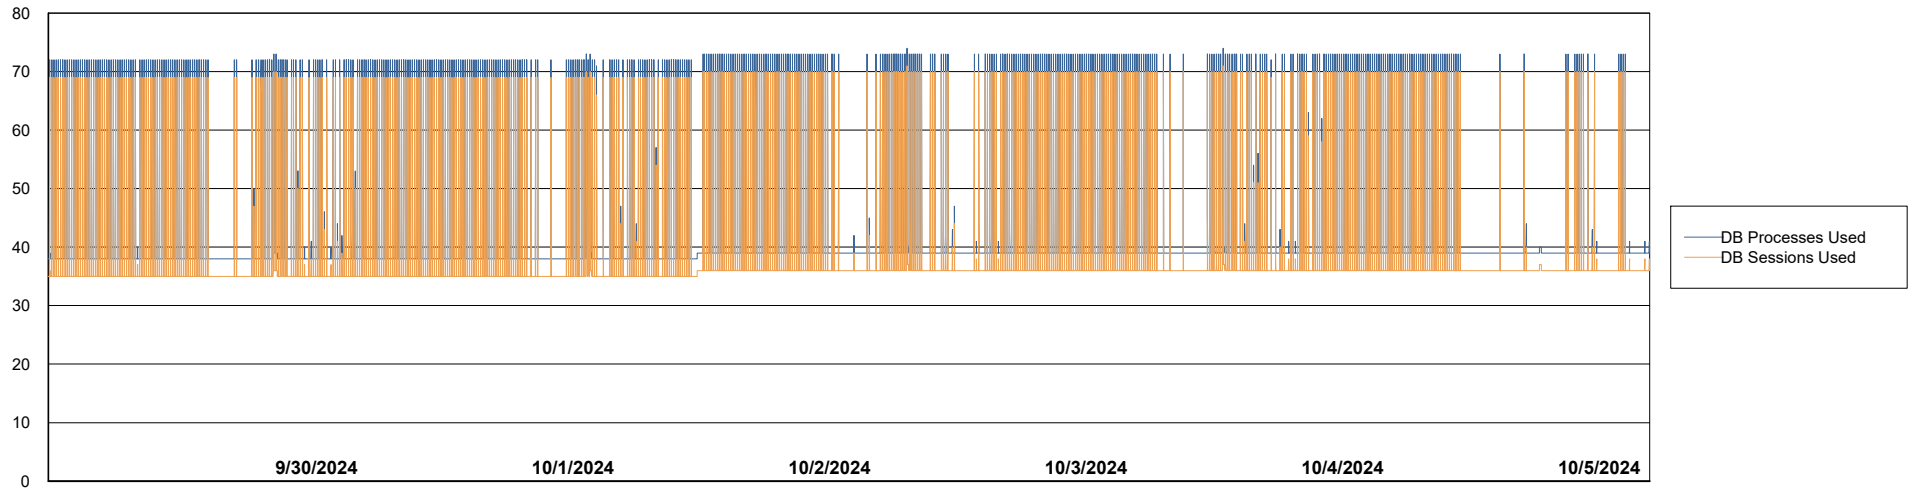

Database Performance NIX_PRD_ABSD02_HSBABS1

DB Processes Max 300