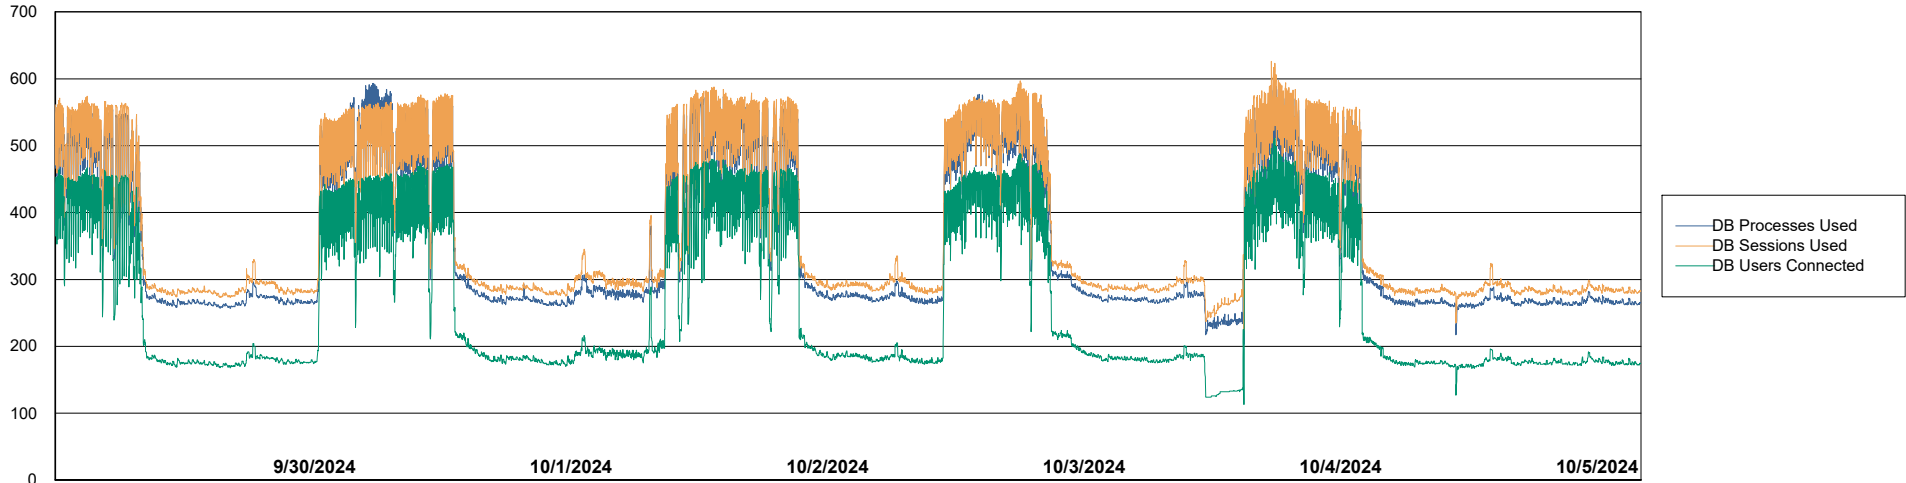

Weekly SLA Customer Report

Customer LTS(CleanLease)_Production
Database ID 126

Database Performance LTS_PRD_CLSABSBI01_ABS1

Weekly SLA Customer Report

Customer LTS(CleanLease)_Production
Database ID 126

Database Performance LTS_PRD_CLSABSD01_ABS1