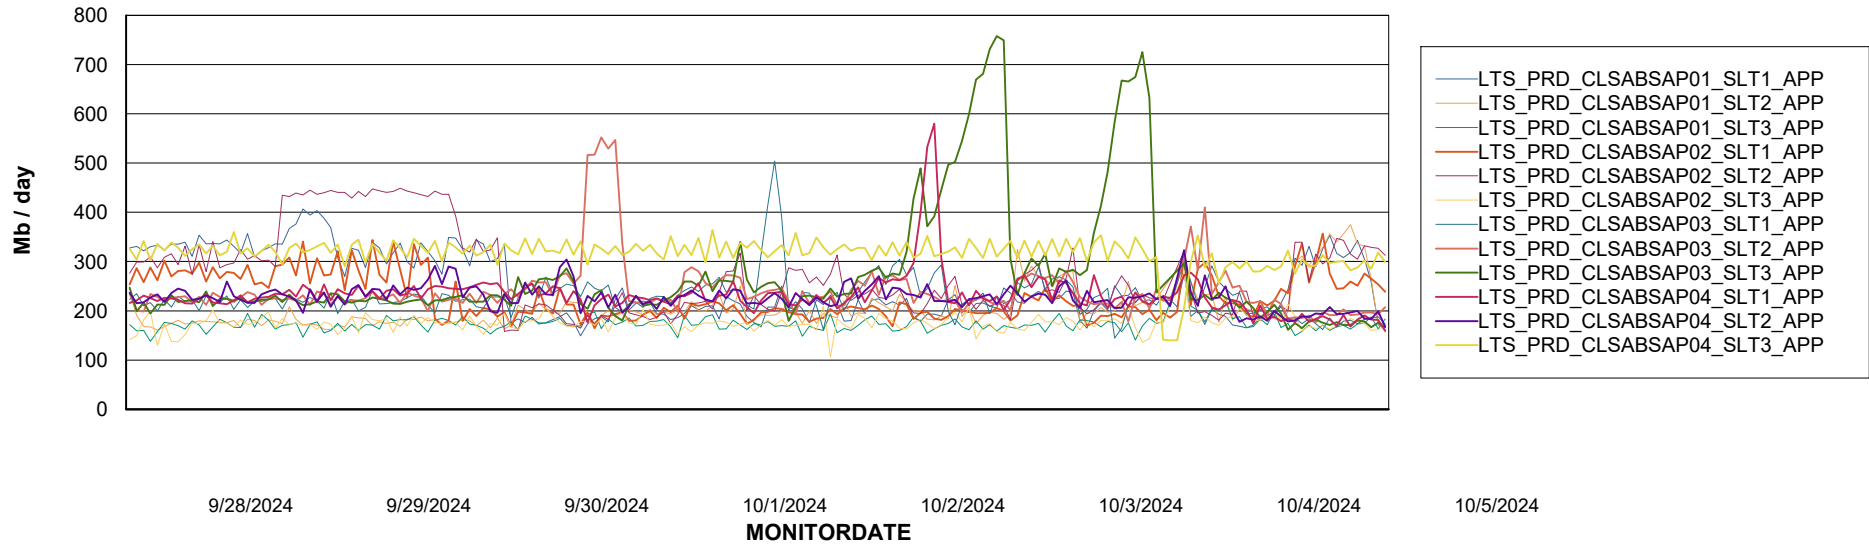

ABSSolute Application Server Services

Avg memory used per ABS Server Service