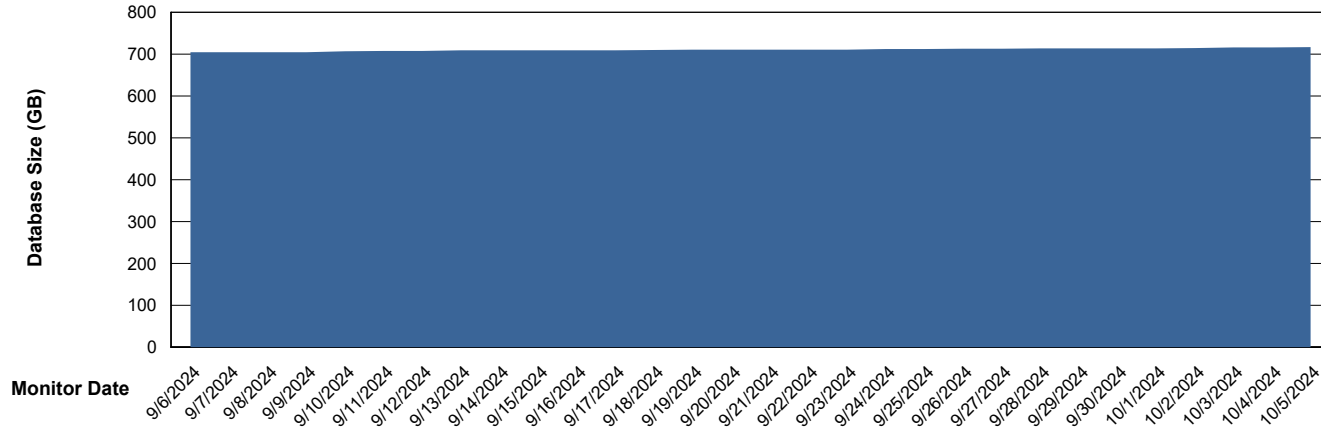

DATABASE SIZE LTS_PRD_CLSABSBI01_ABS1

Database growth over last month