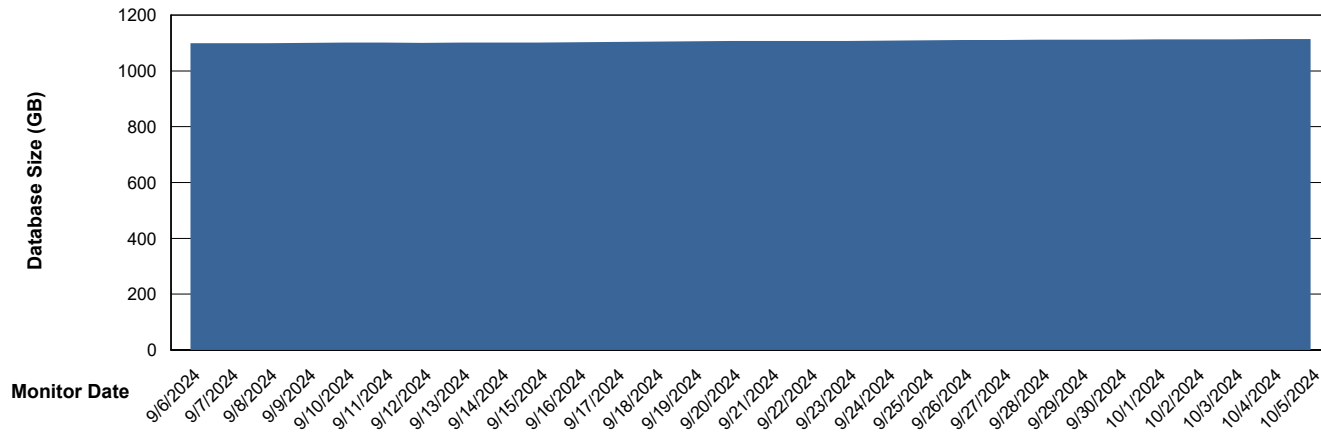

Customer LTS(CleanLease)_Production
Database ID 126

DATABASE SIZE LTS_PRD_CLSABSBI01_ABS1

Database growth over last month

DATABASE SIZE LTS_PRD_CLSABSDB01_ABS1

Database growth over last month

Weekly SLA Customer Report