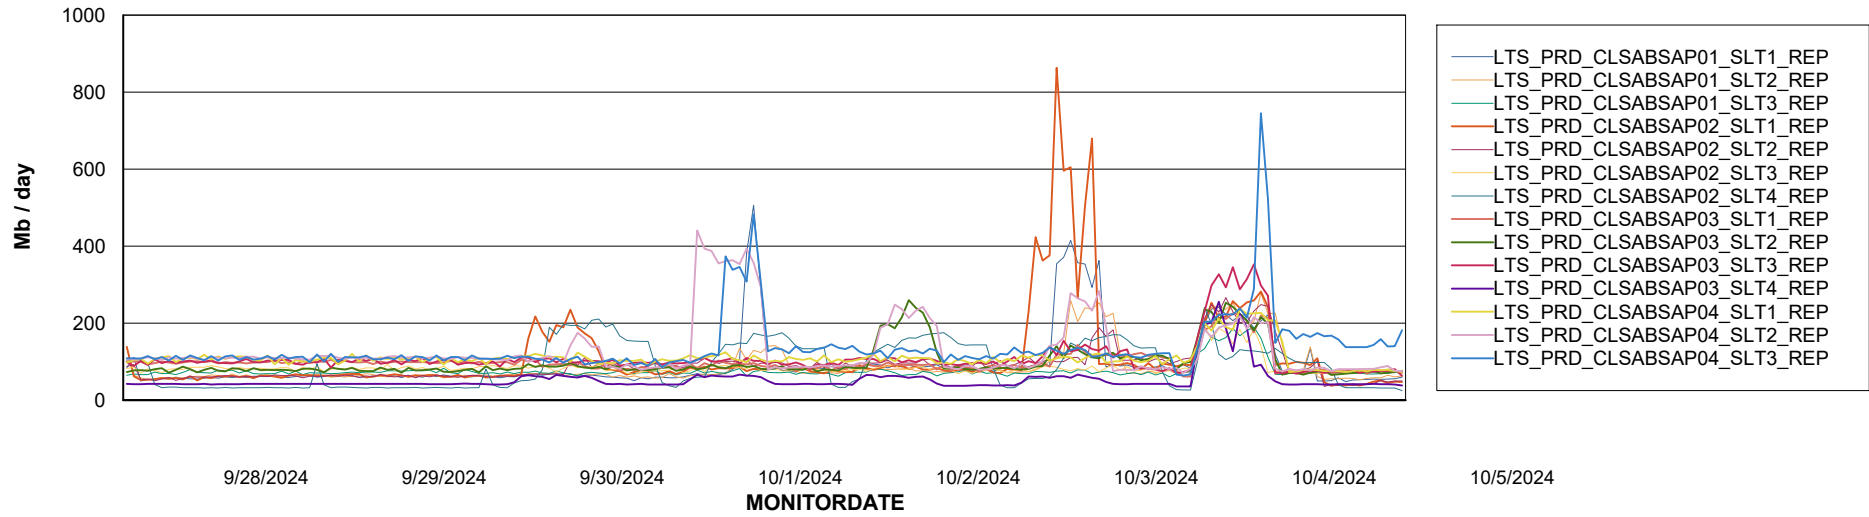

ABSSolute Application ReportServer Services

Avg memory used per ReportServer Service