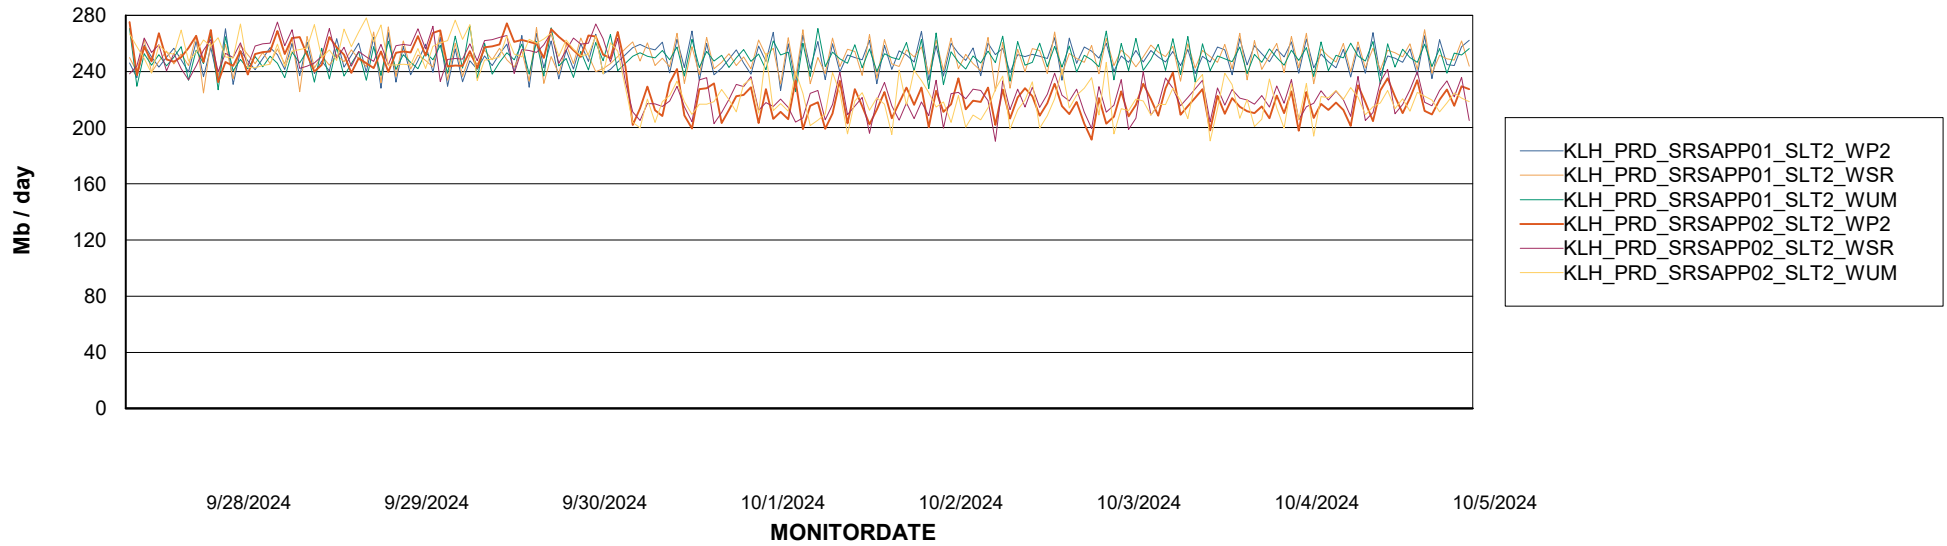

ABSolute Web Component Services

Avg memory used per ABS Web component