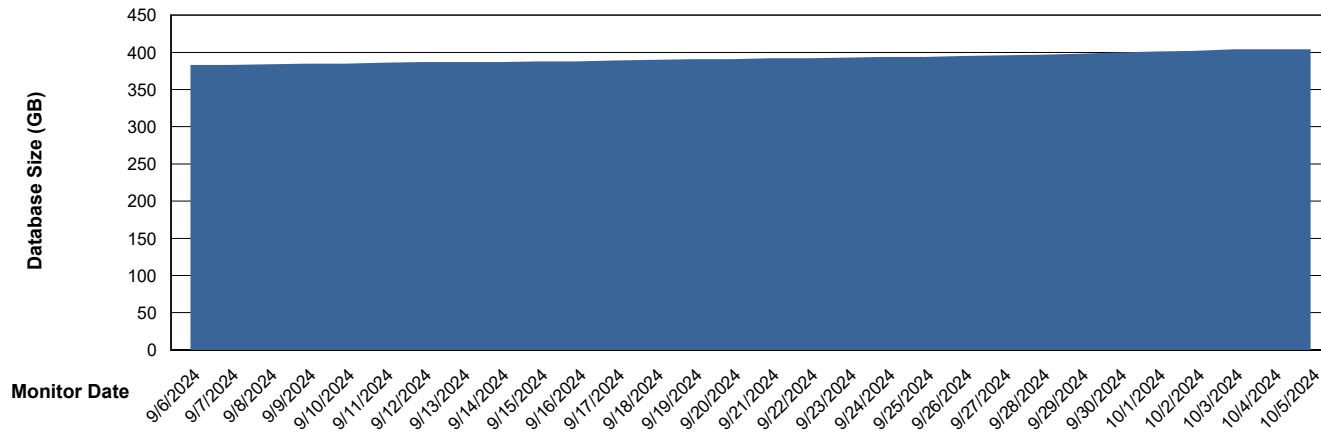

Customer KLH_Production (24/7)
Database ID 139

DATABASE SIZE KLH_PRD_SRSBIDB01_ABS1

Database growth over last month

DATABASE SIZE KLH_PRD_SRSDB01_ABS1

Database growth over last month

Weekly SLA Customer Report