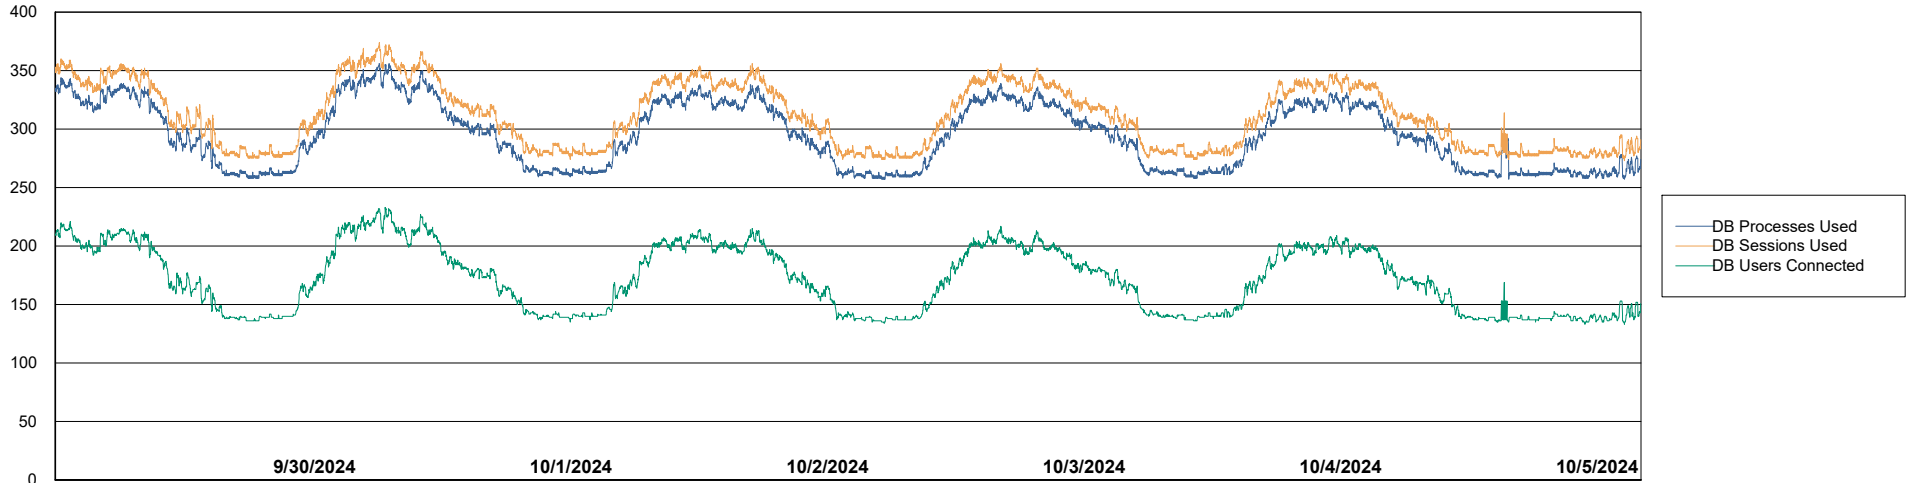

Weekly SLA Customer Report

Customer KLH_Production (24/7)
Database ID 139

Database Performance KLH_PRD_SRSBIDB01_ABS1

Weekly SLA Customer Report

Customer KLH_Production (24/7)
Database ID 139

Database Performance KLH_PRD_SRSDDB01_ABS1