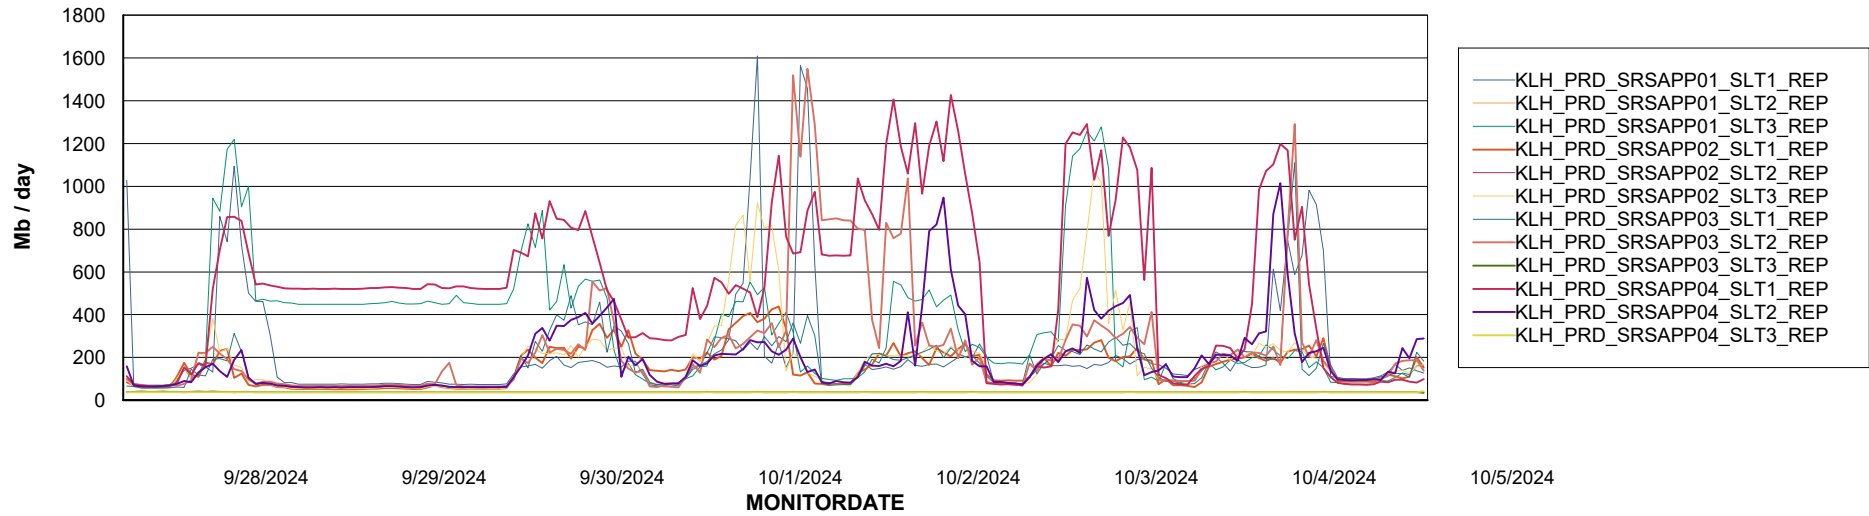

ABSSolute Application ReportServer Services

Avg memory used per ReportServer Service