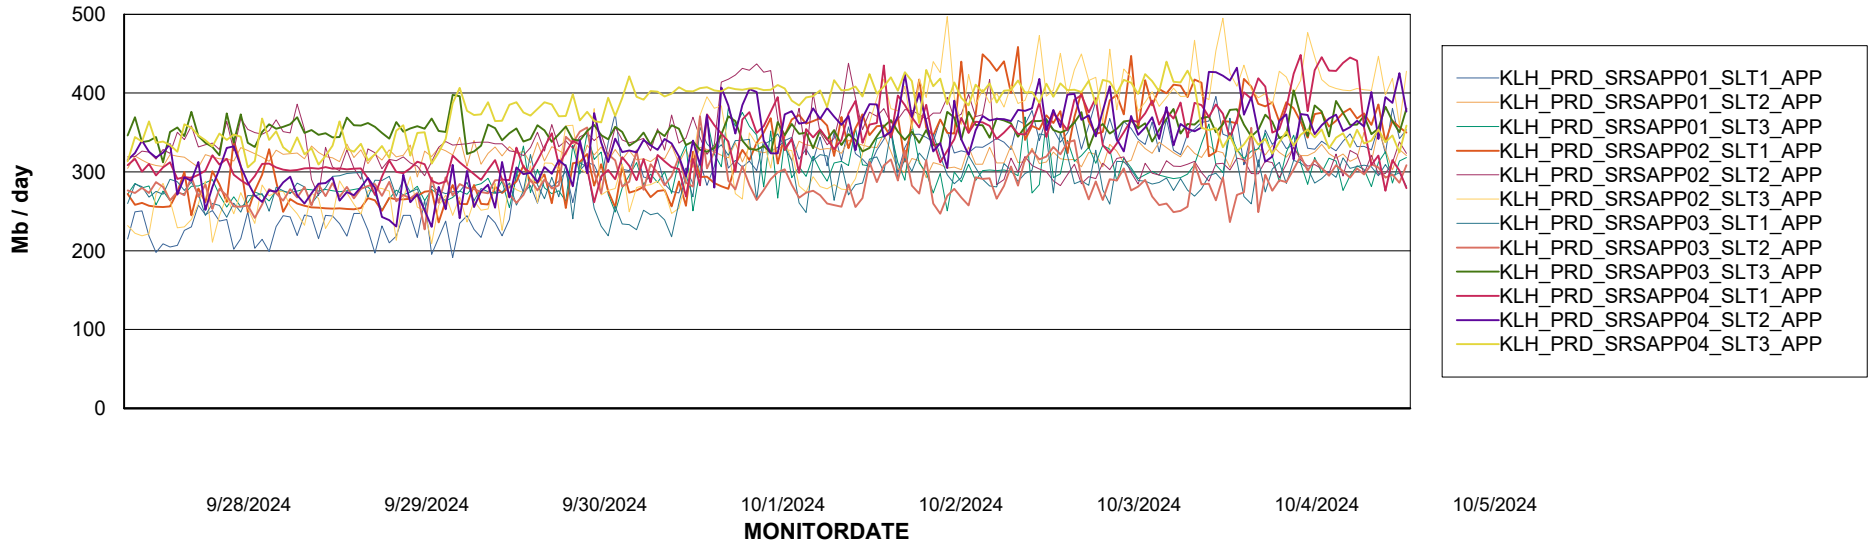

ABSSolute Application Server Services

Avg memory used per ABS Server Service