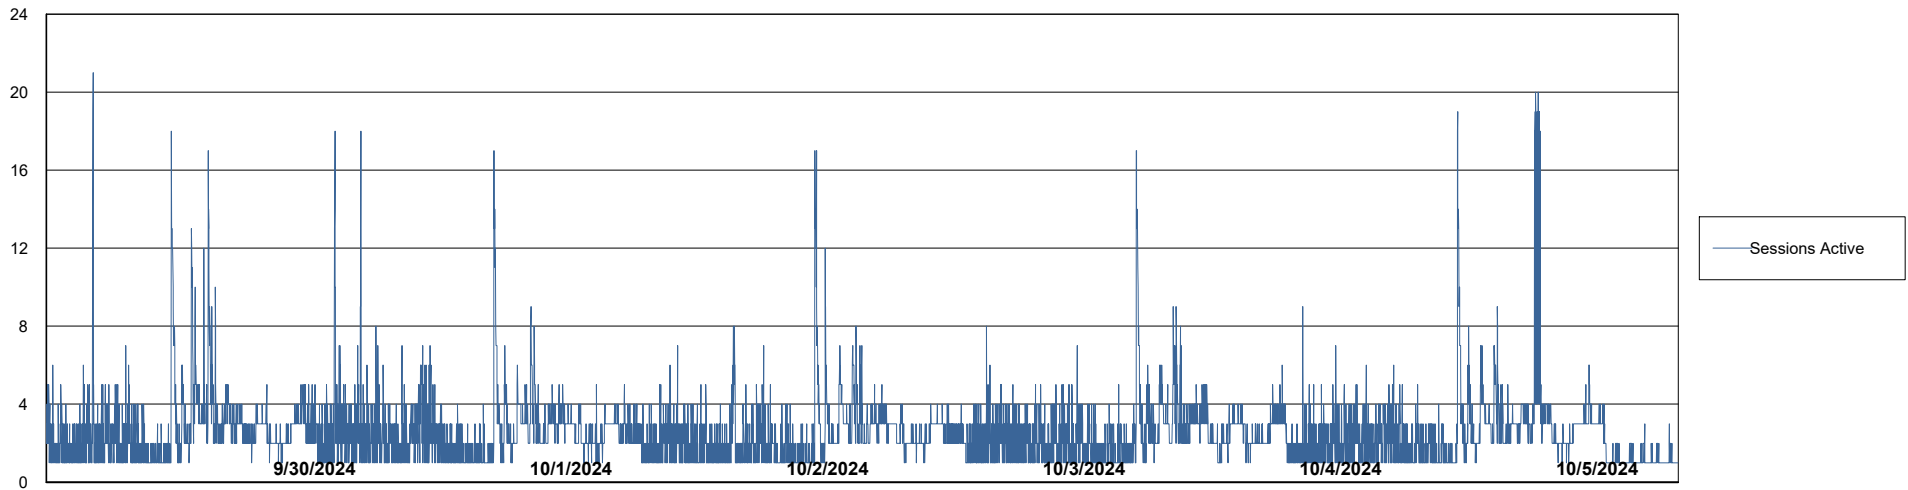

Weekly SLA Customer Report

Customer KLH_Production (24/7)
Database ID 139

Database Performance KLH_PRD_SRSBIDB01_ABS1

Weekly SLA Customer Report

Customer KLH_Production (24/7)
Database ID 139

Database Performance KLH_PRD_SRSDDB01_ABS1