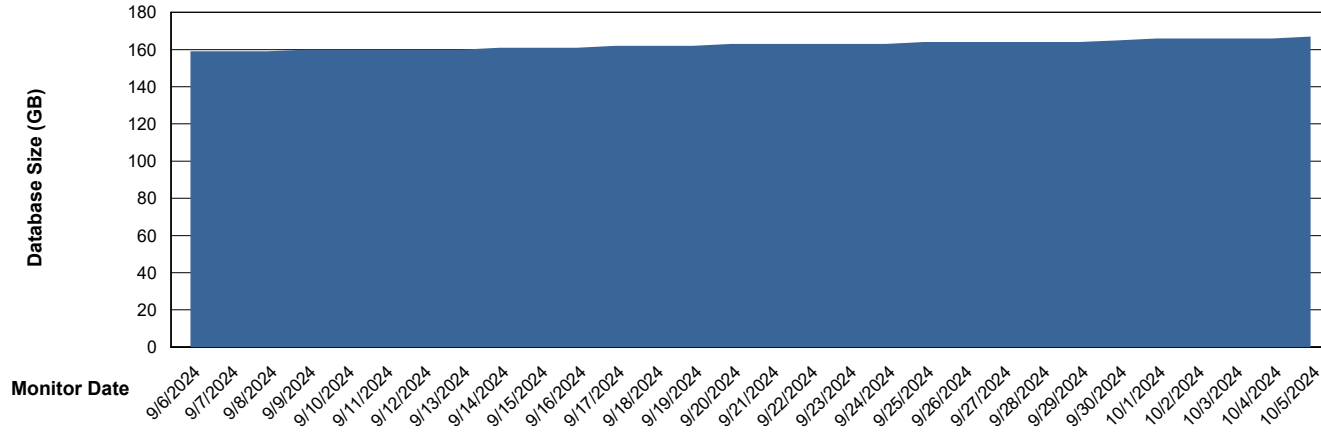

DATABASE SIZE KLH_PRD_SRSBIDB01_ABS1

Database growth over last month