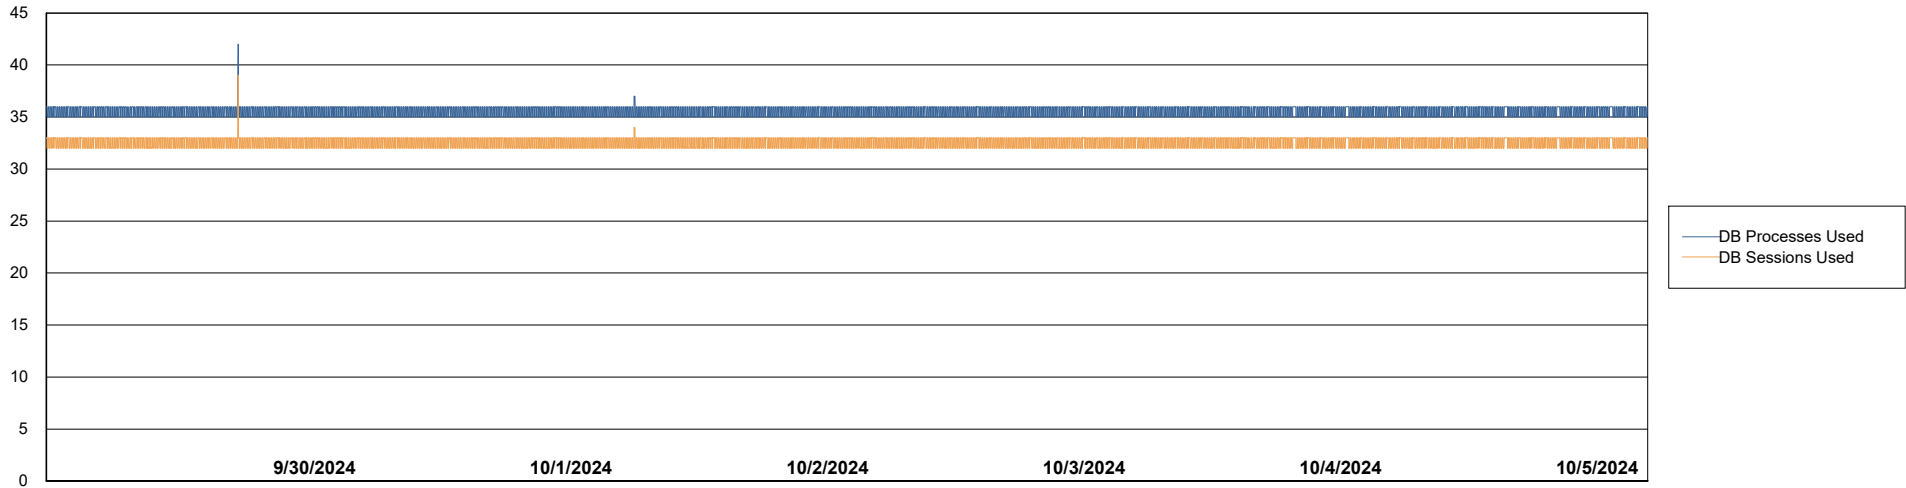

Database Performance KLA_STB_KLAHQORA06_DB_HSBABS1

DB Processes Max 1,000