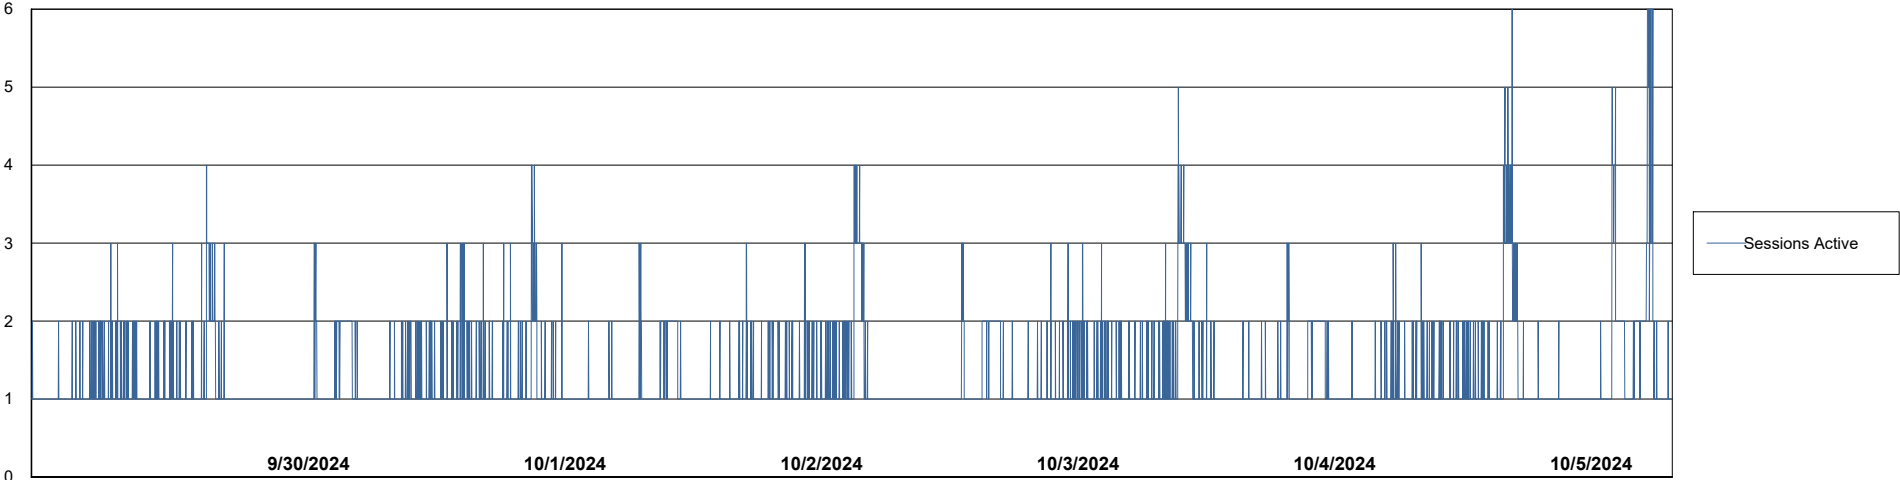

Weekly SLA Customer Report

Customer KBR OCI TOR Production
Database ID 200

Database Performance KBR-BI-TOR_PROD_ABS1

Weekly SLA Customer Report

Customer KBR OCI TOR Production
Database ID 200

Database Performance KBR-DBS1-TOR_PROD_ABS1