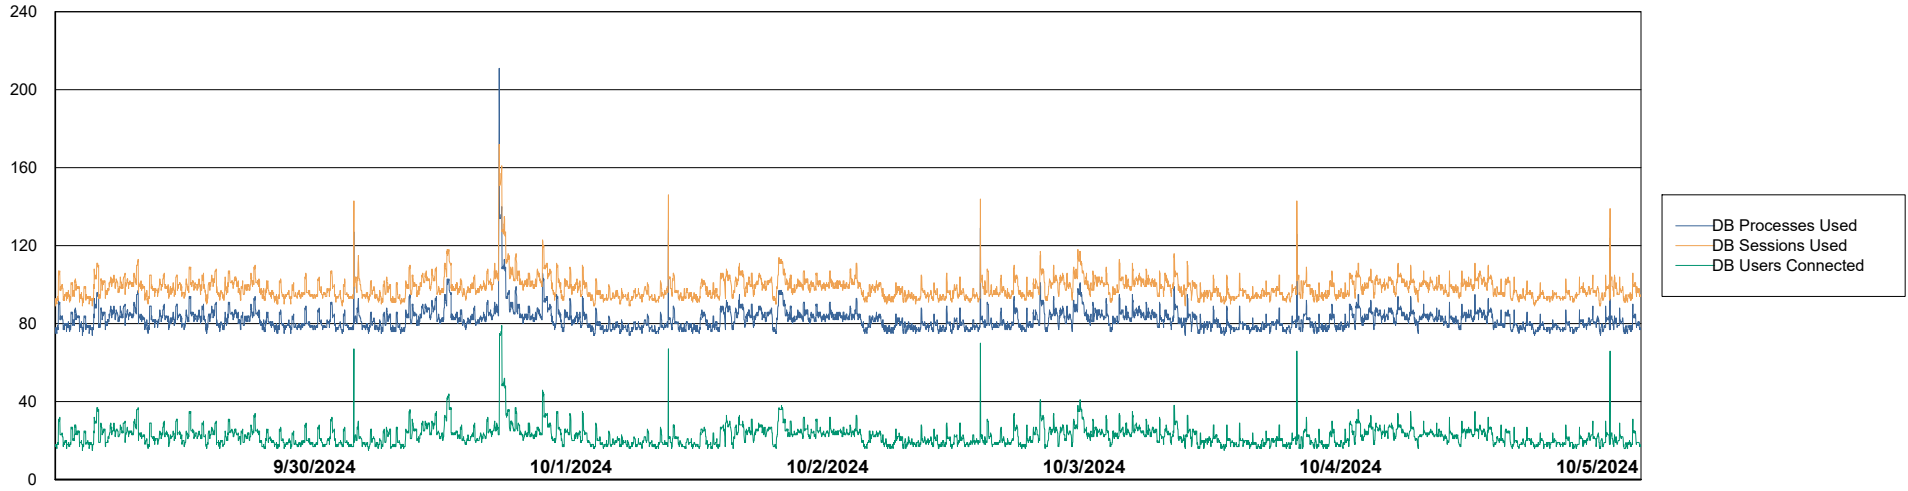

Database Performance KBR-BI-TOR_PROD_ABS1