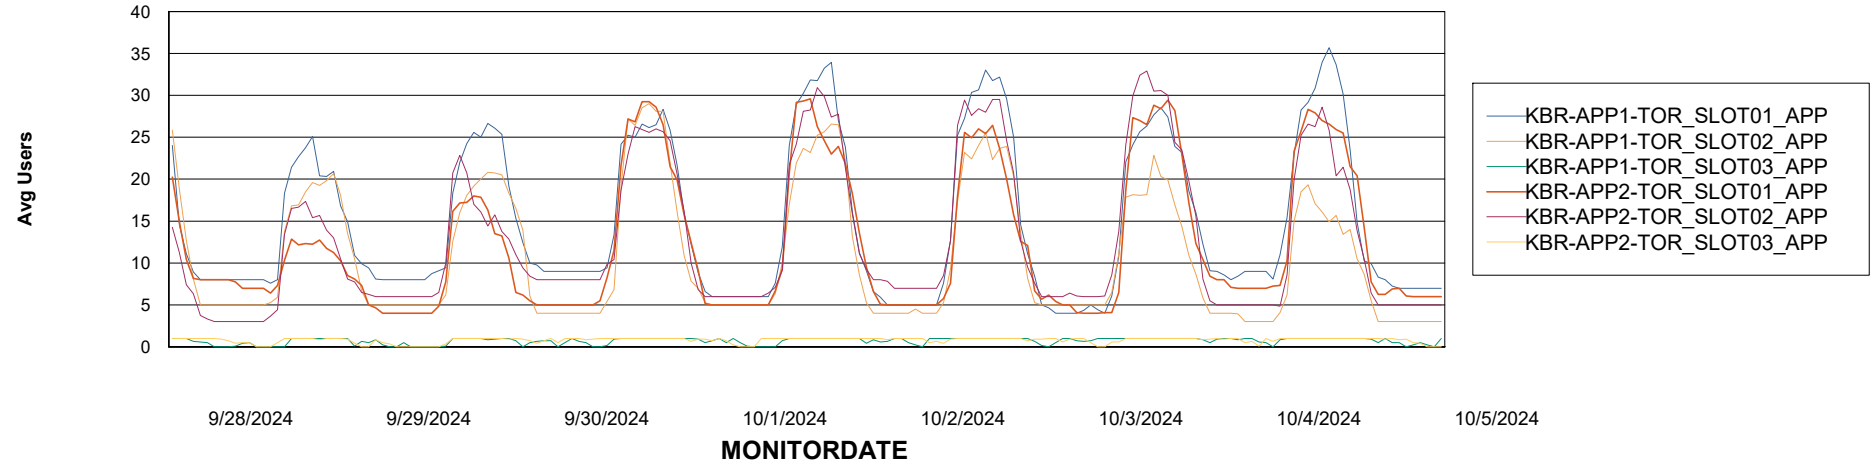

Avg users per day per ABS server