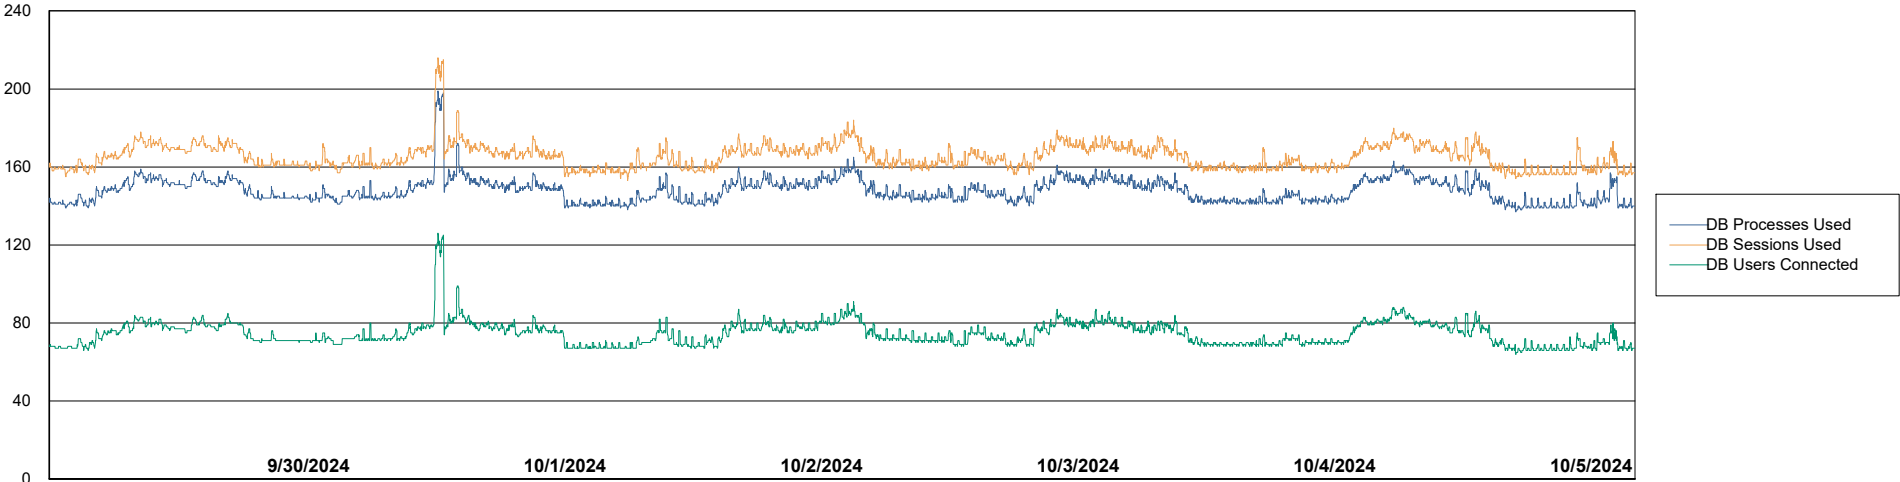

Weekly SLA Customer Report

Customer KBR OCI TOR Production
Database ID 200

Database Performance KBR-BI-TOR_PROD_ABS1

Weekly SLA Customer Report

Customer KBR OCI TOR Production
Database ID 200

Database Performance KBR-DBS1-TOR_PROD_ABS1