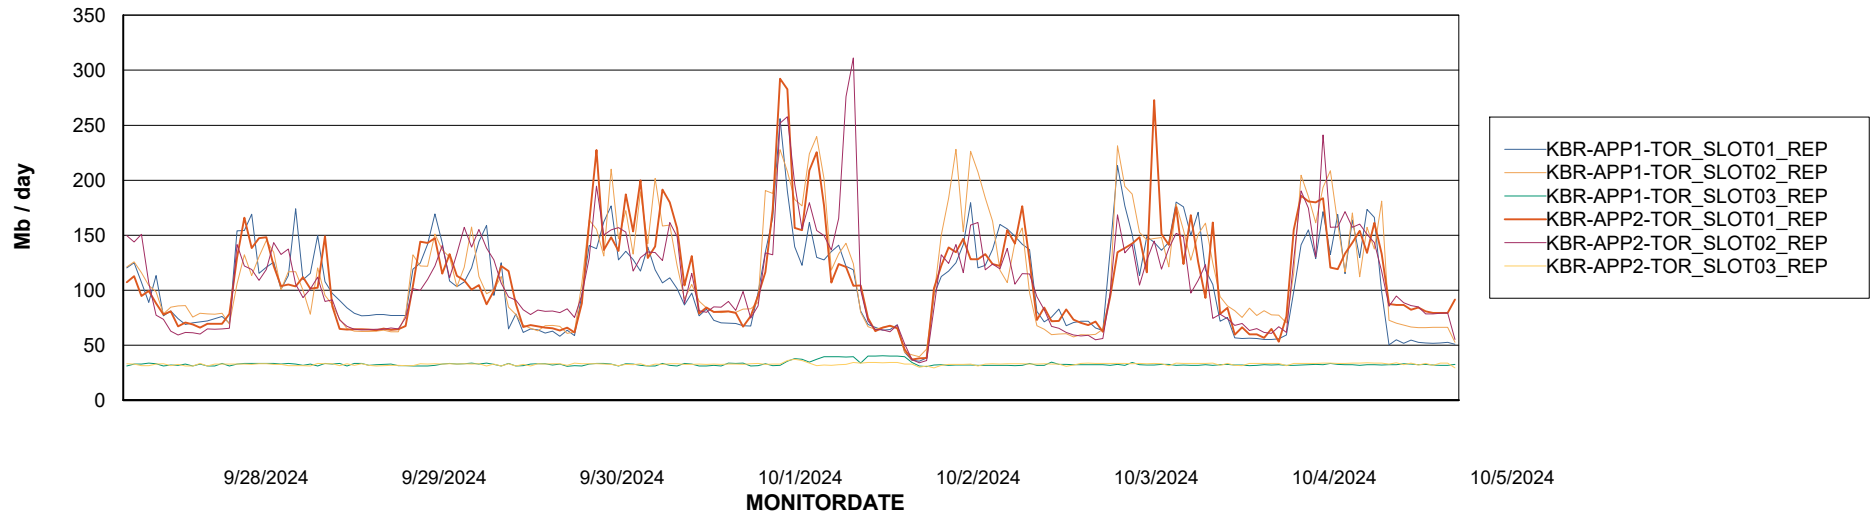

Avg memory used per ABS Server Service

Avg users per day per ABS server

Weekly SLA Customer Report

Customer KBR OCI TOR Production
Database ID 200

ABSSolute Application ReportServer Services

Avg memory used per ReportServer Service