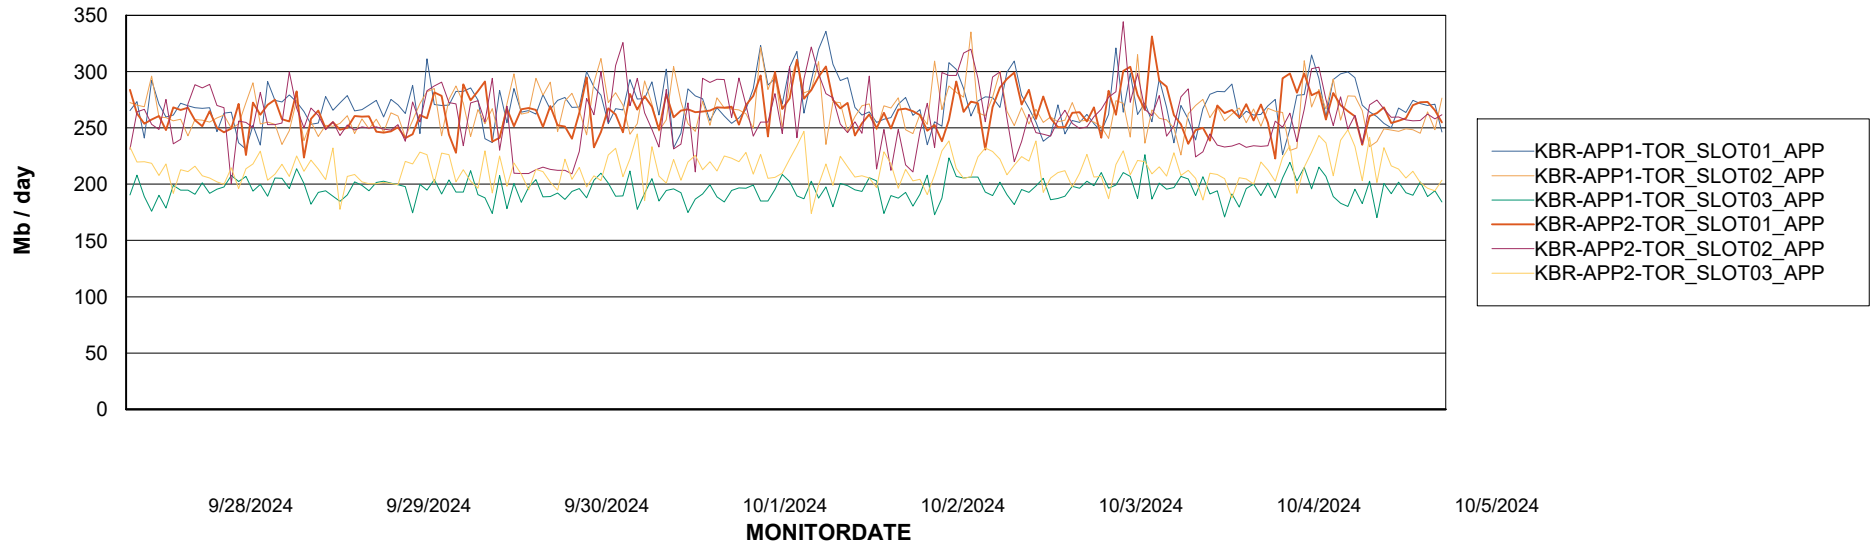

ABSolute Application Server Services

Avg memory used per ABS Server Service