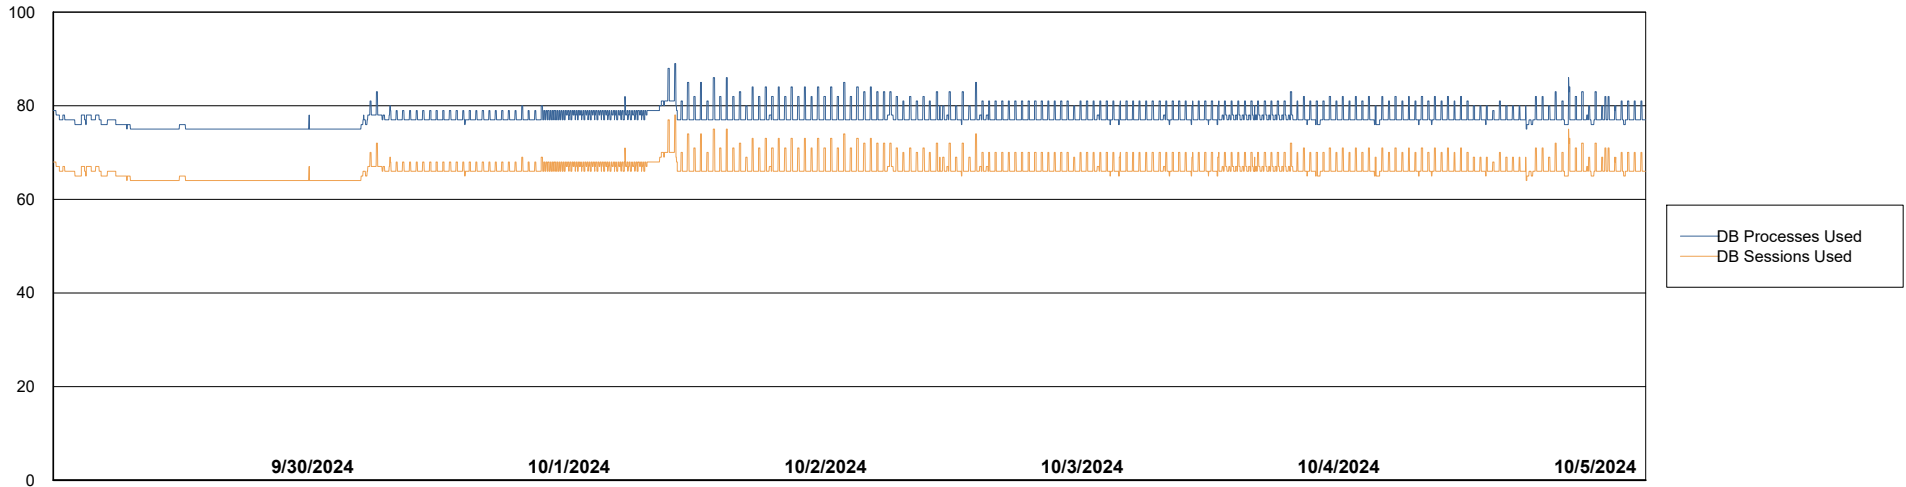

Database Performance KBR-DBS2-TOR_PROD_HSBABS1

DB Processes Max 1,000
DB Processes Max 0
DB Processes Max 4