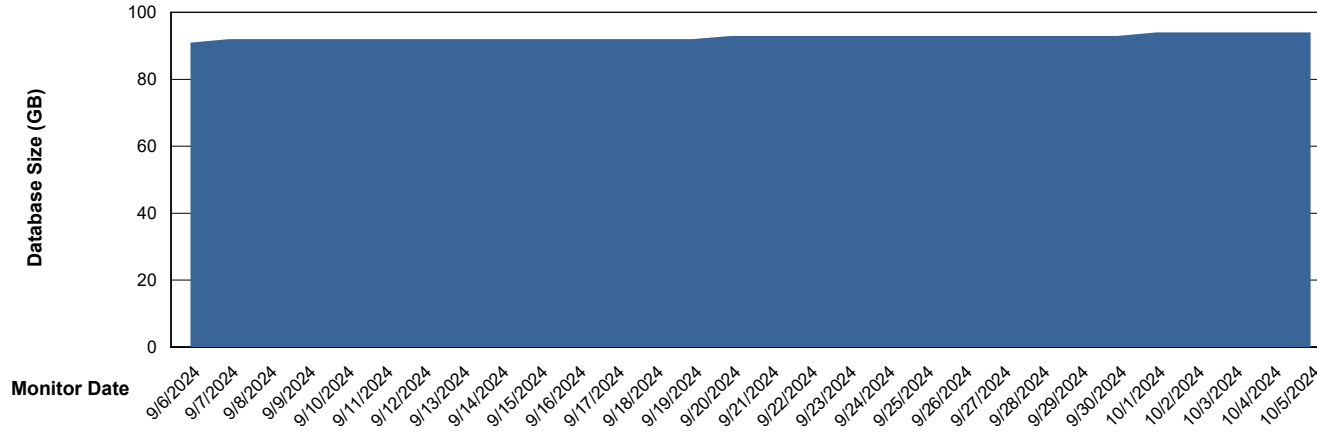

DATABASE SIZE KBR-BI-TOR_PROD_ABS1

Database growth over last month