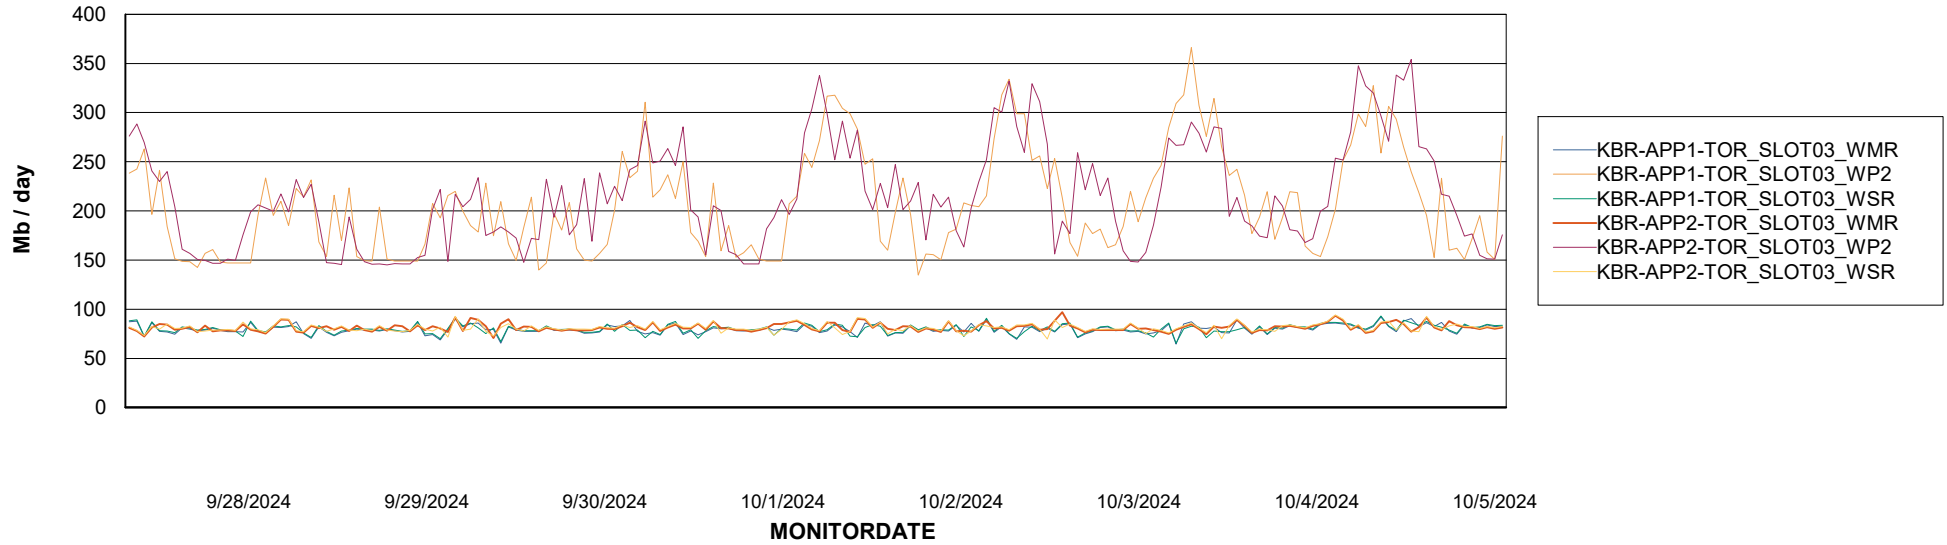

ABSSolute Web Component Services

Avg memory used per ABS Web component