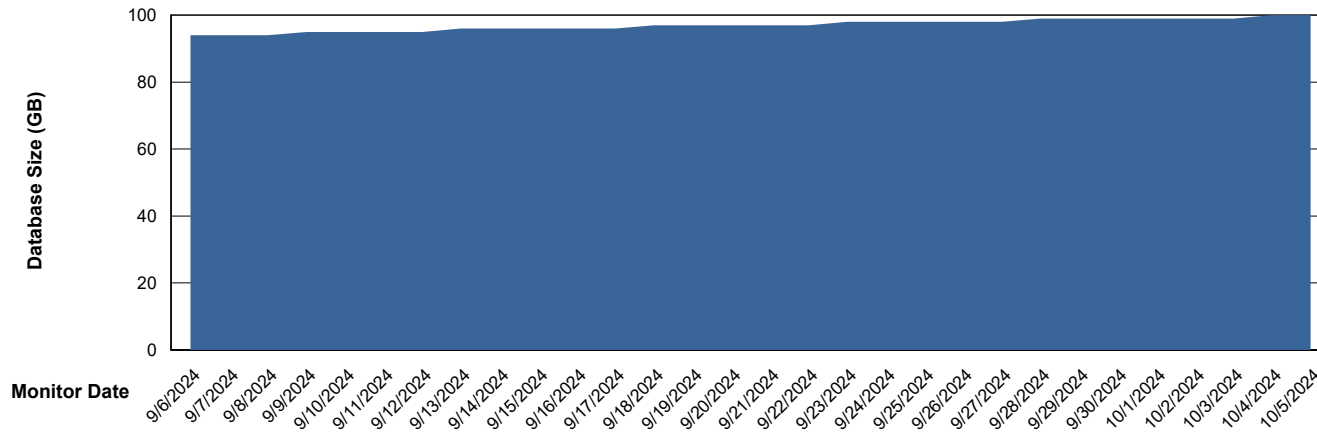

Customer KBR OCI TOR Production
Database ID 200

DATABASE SIZE KBR-BI-TOR_PROD_ABS1

Database growth over last month

DATABASE SIZE KBR-DBS1-TOR_PROD_ABS1

Database growth over last month

Weekly SLA Customer Report