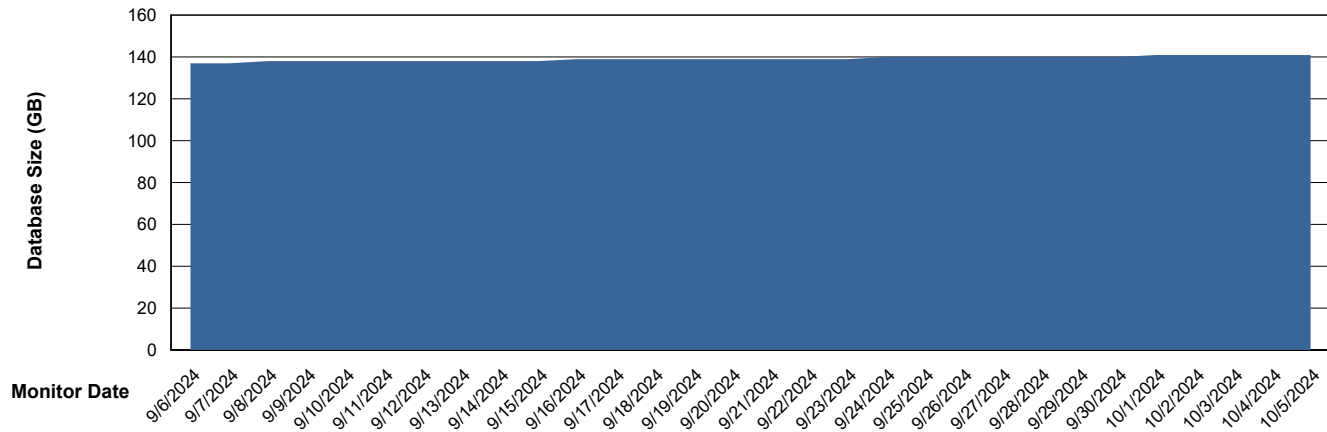

DATABASE SIZE HUE_PRD_S-ORAPROD2_ABS1

Database growth over last month