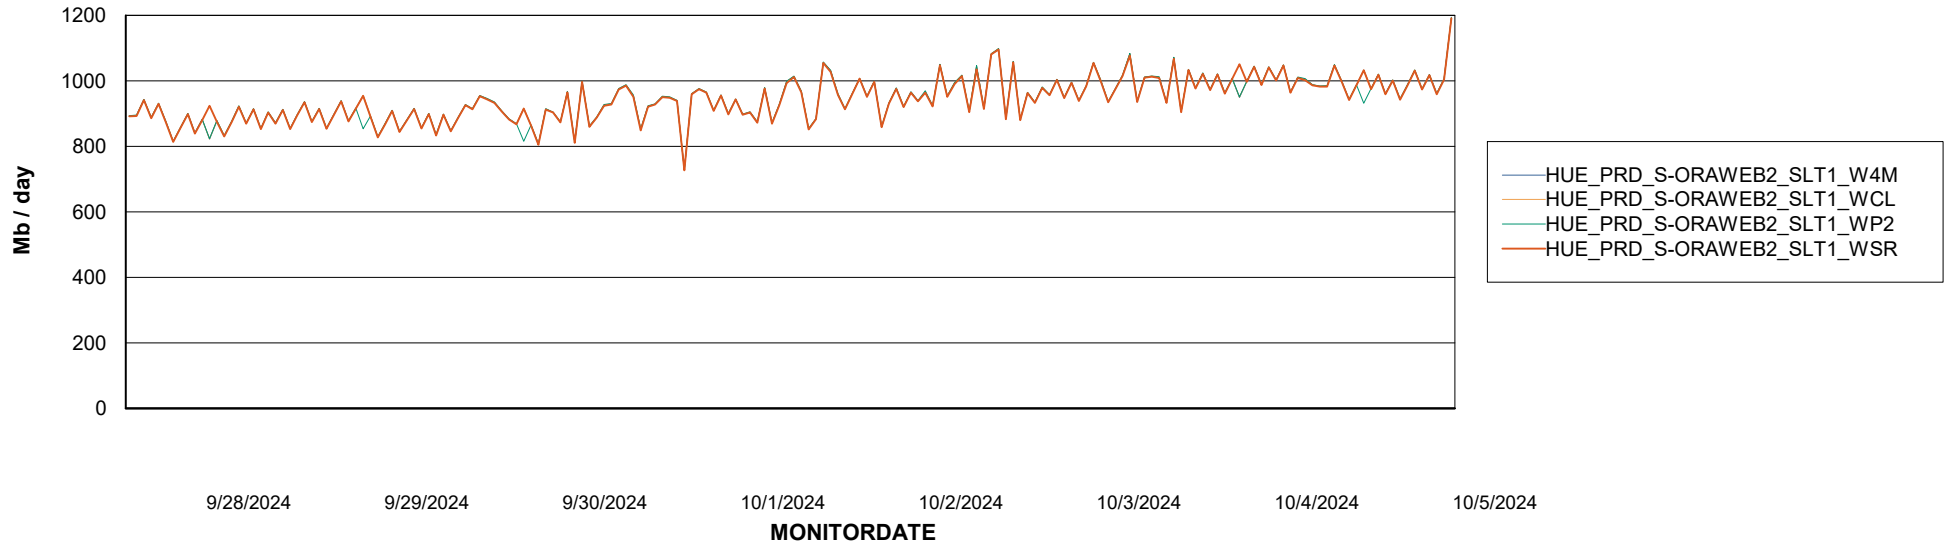

ABSSolute Web Component Services

Avg memory used per ABS Web component