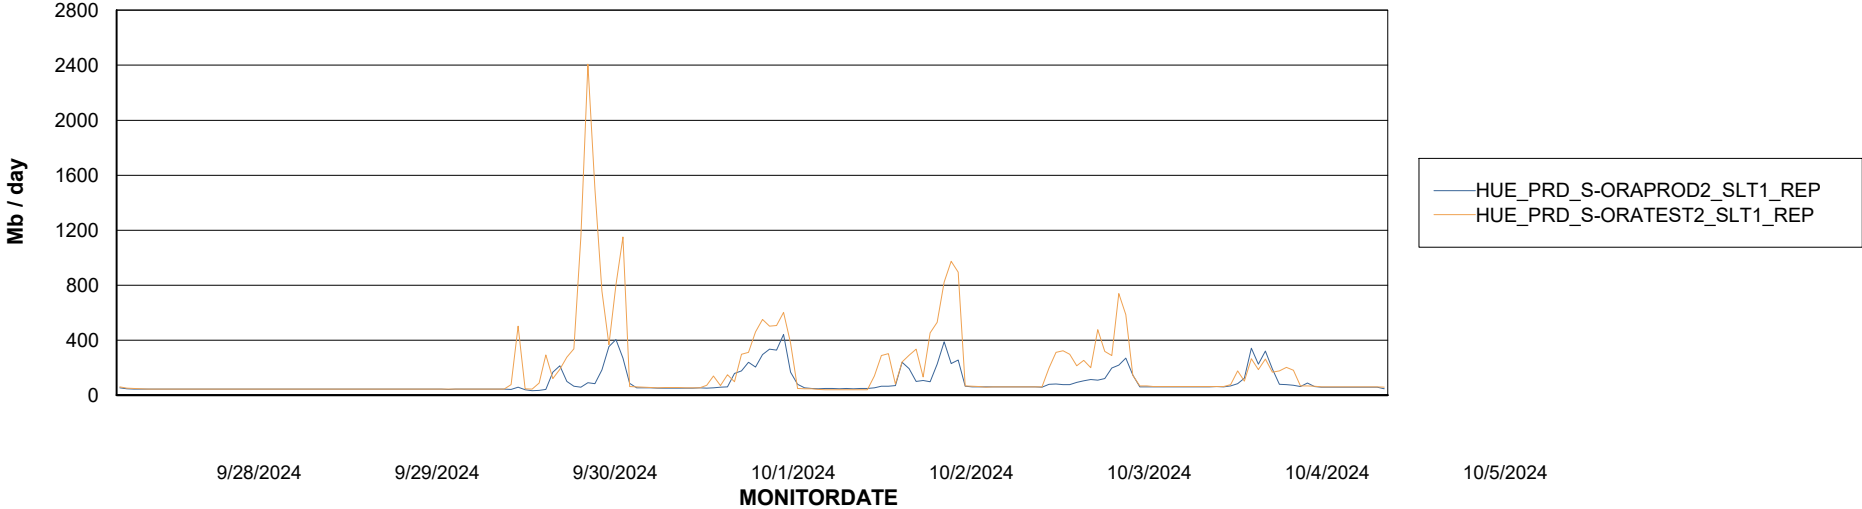

Avg memory used per ABS Server Service

Avg users per day per ABS server

Weekly SLA Customer Report

Customer HUE_Production
Database ID 154

ABSSolute Application ReportServer Services

Avg memory used per ReportServer Service