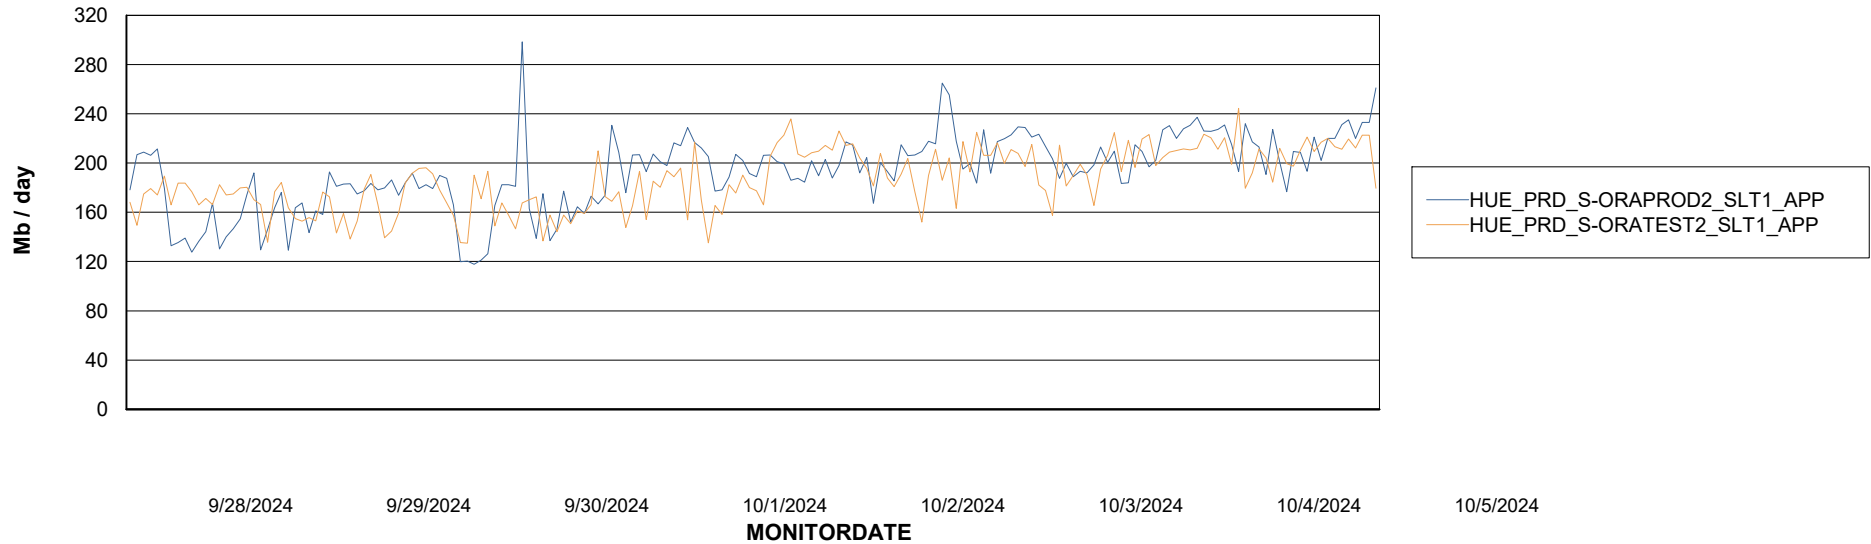

ABSSolute Application Server Services

Avg memory used per ABS Server Service