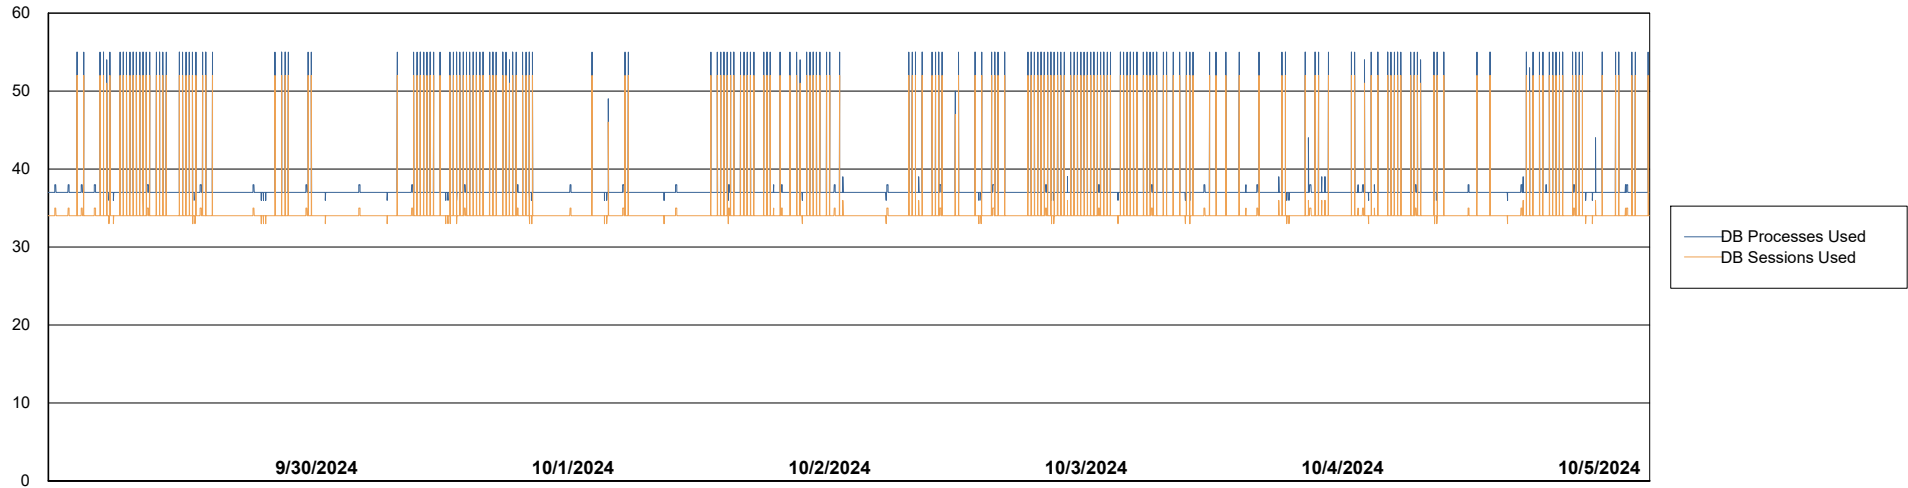

Database Performance HUE_PRD_S-ORATEST2_HSBABS1

DB Processes Max 1,000