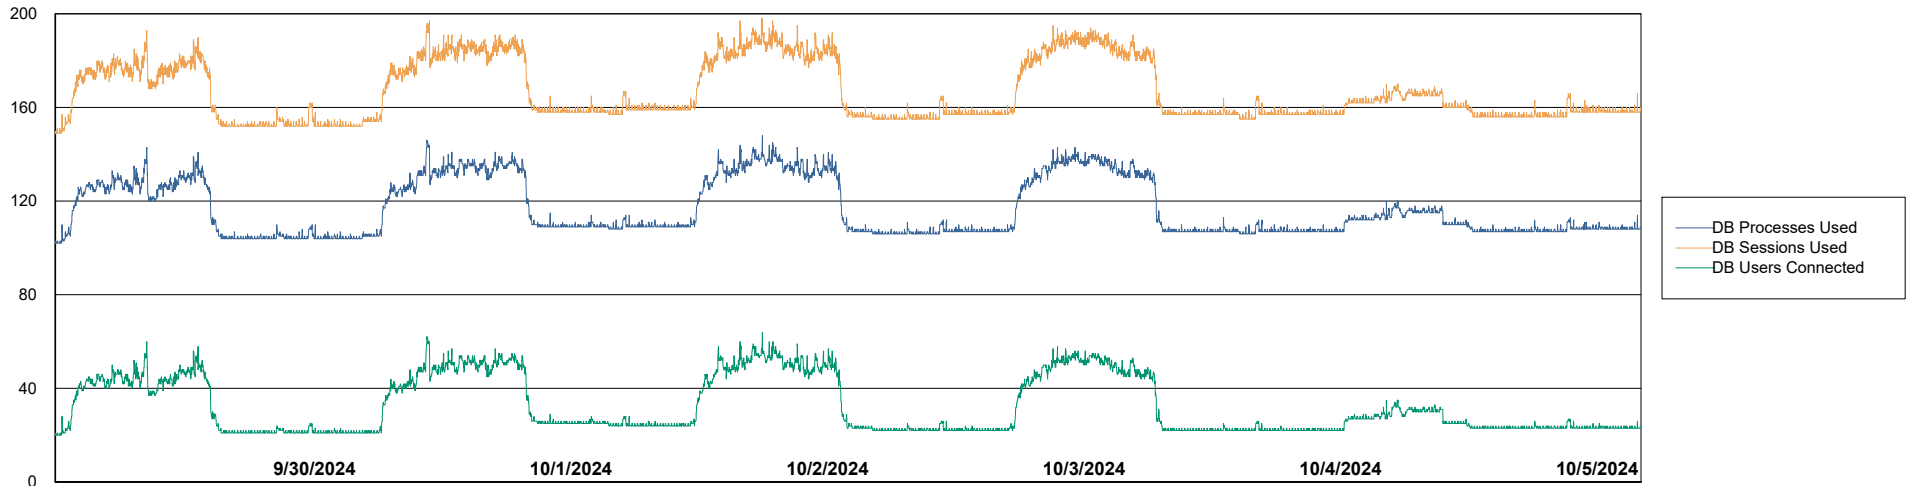

Weekly SLA Customer Report

Customer HUE_Production
Database ID 154

Database Performance HUE_PRD_S-ORABI2_ABS1

Weekly SLA Customer Report

Customer HUE_Production
Database ID 154

Database Performance HUE_PRD_S-ORAPROD2_ABS1