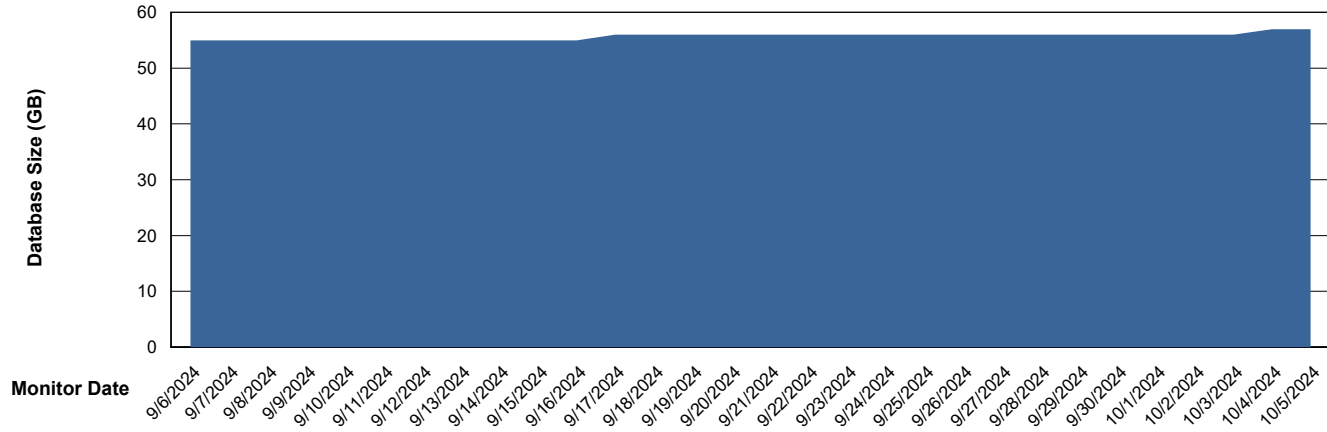

DATABASE SIZE HUE_PRD_S-ORABI2_ABS1

Database growth over last month