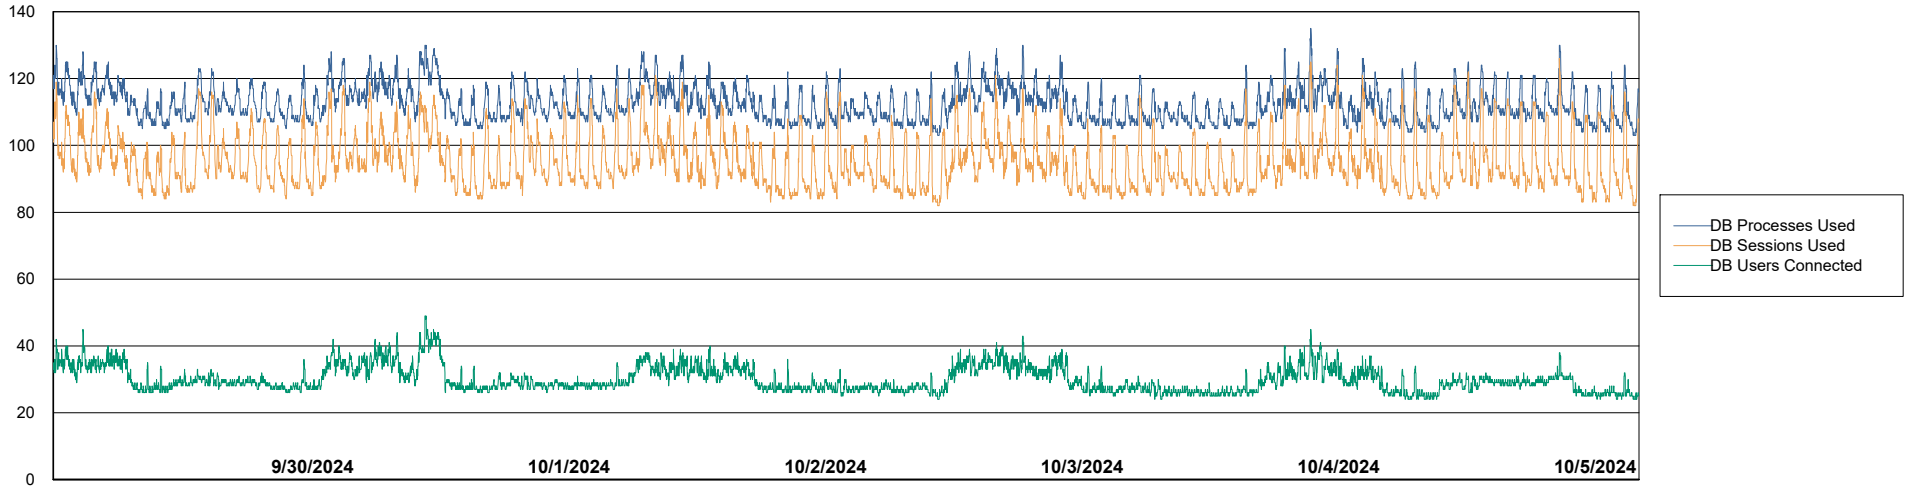

Weekly SLA Customer Report

Customer EUT_Production
Database ID 114

Database Performance EUT_EUP_PRD_URVINA22T_DB_ABS1

Weekly SLA Customer Report

Customer EUT_Production
Database ID 114

Database Performance EUT_URM_PRD_URVINA26_DB_ABS1