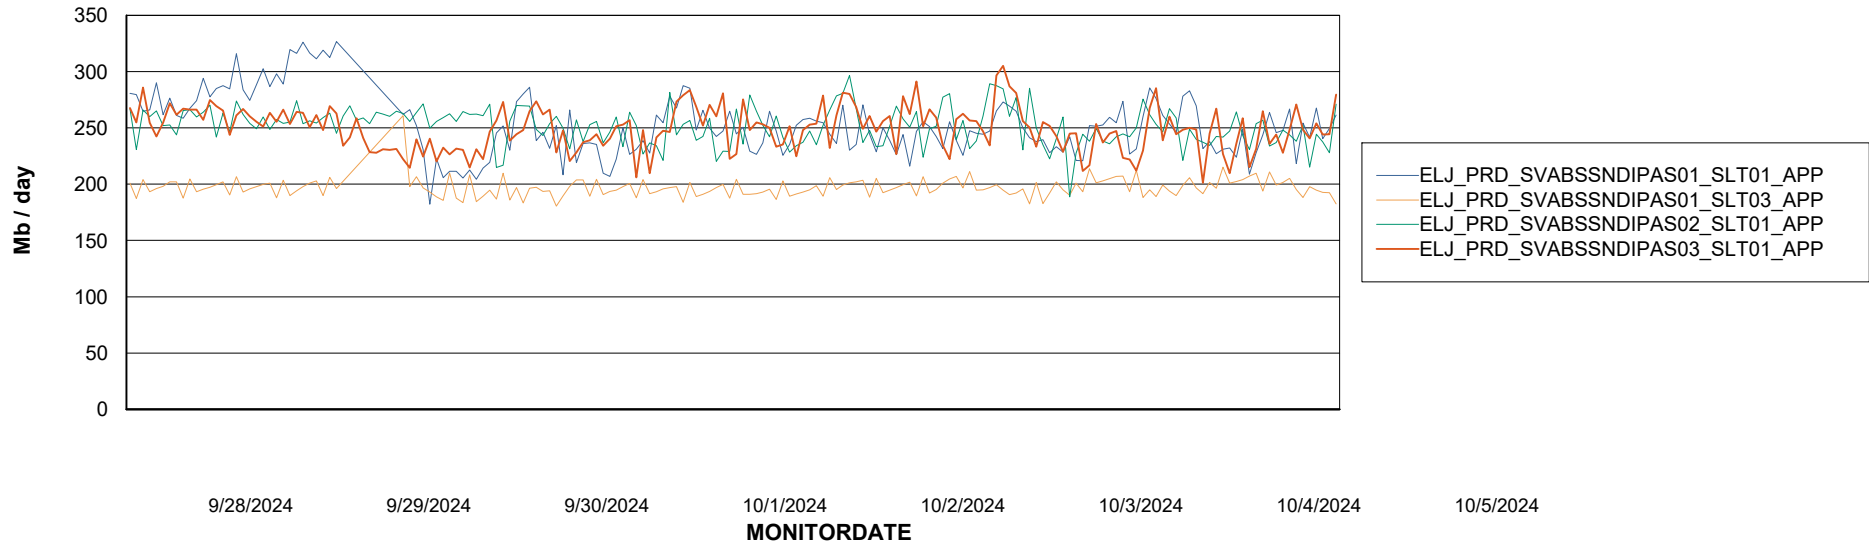

ABSSolute Application Server Services

Avg memory used per ABS Server Service