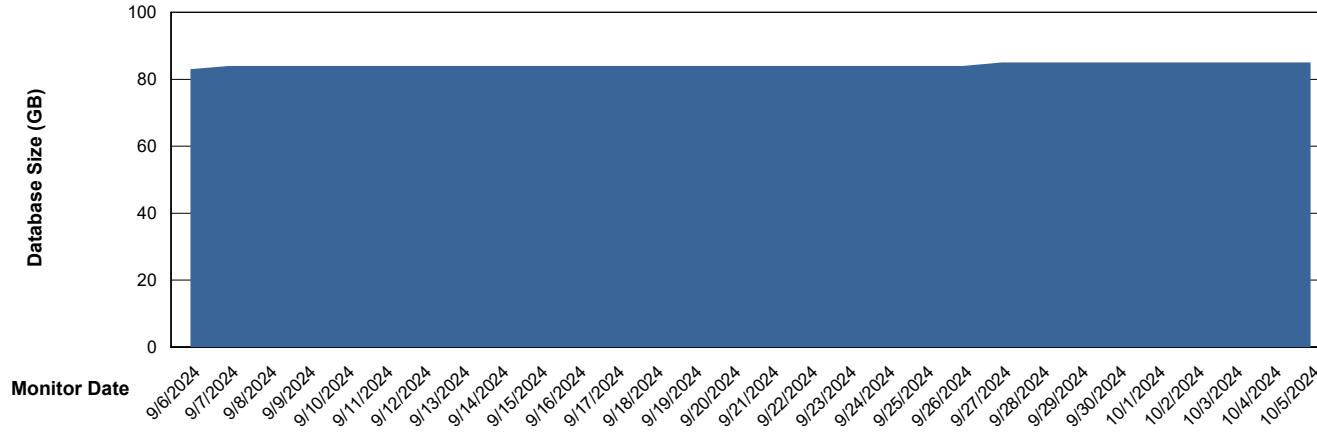

DATABASE SIZE ELJ_PRD_FRASEQXPRDDB01_ABS1

Database growth over last month