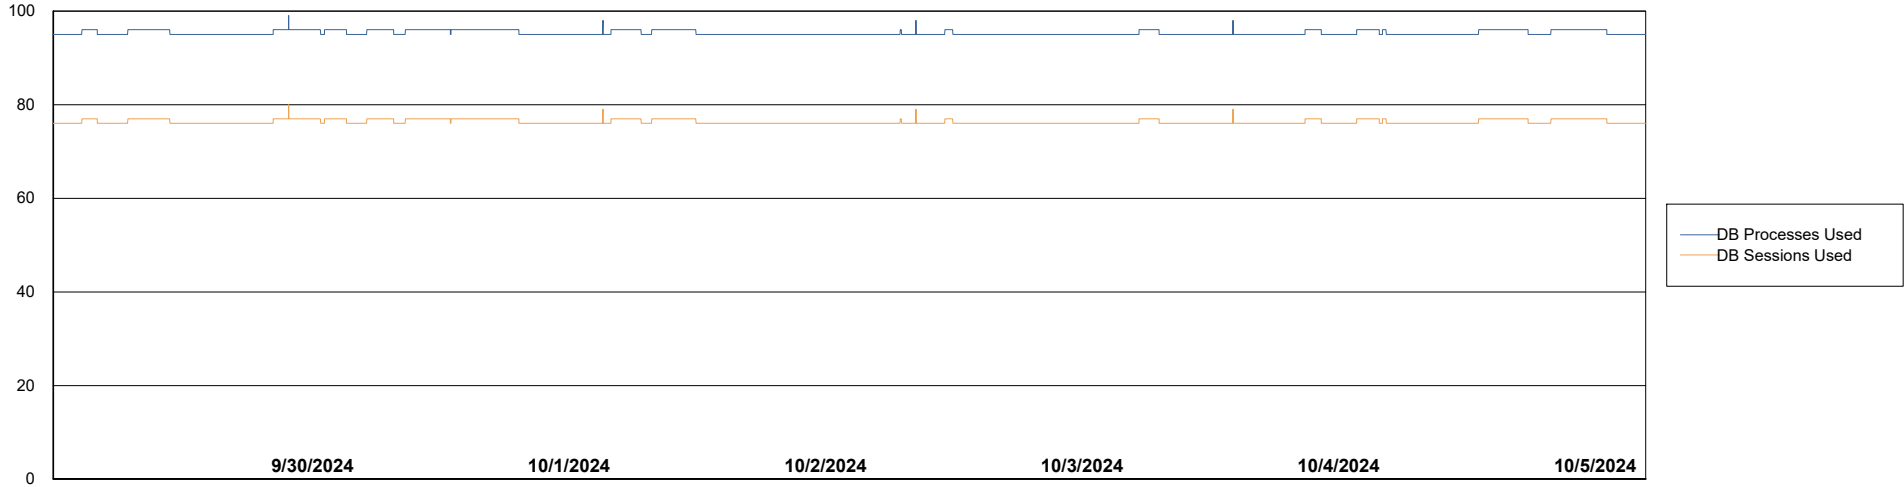

# Weekly SLA Customer Report

Customer ELJ Production  
Database ID 72

Database Performance ELJ\_PRD\_FRASEQXPRDDB02\_HSBABS1

DB Processes Max 1,000  
DB Sessions Max 0