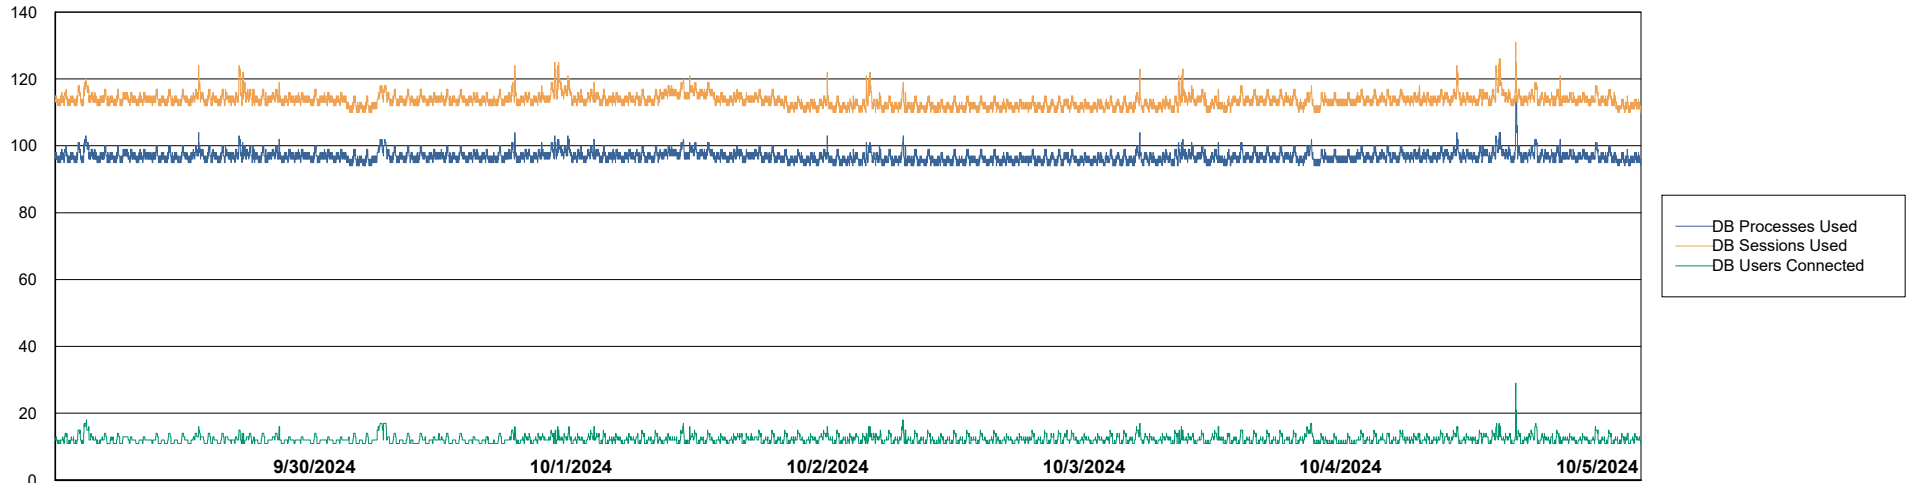

Database Performance ELJ_PRD_FRASEQXPRDDB03_ABS1