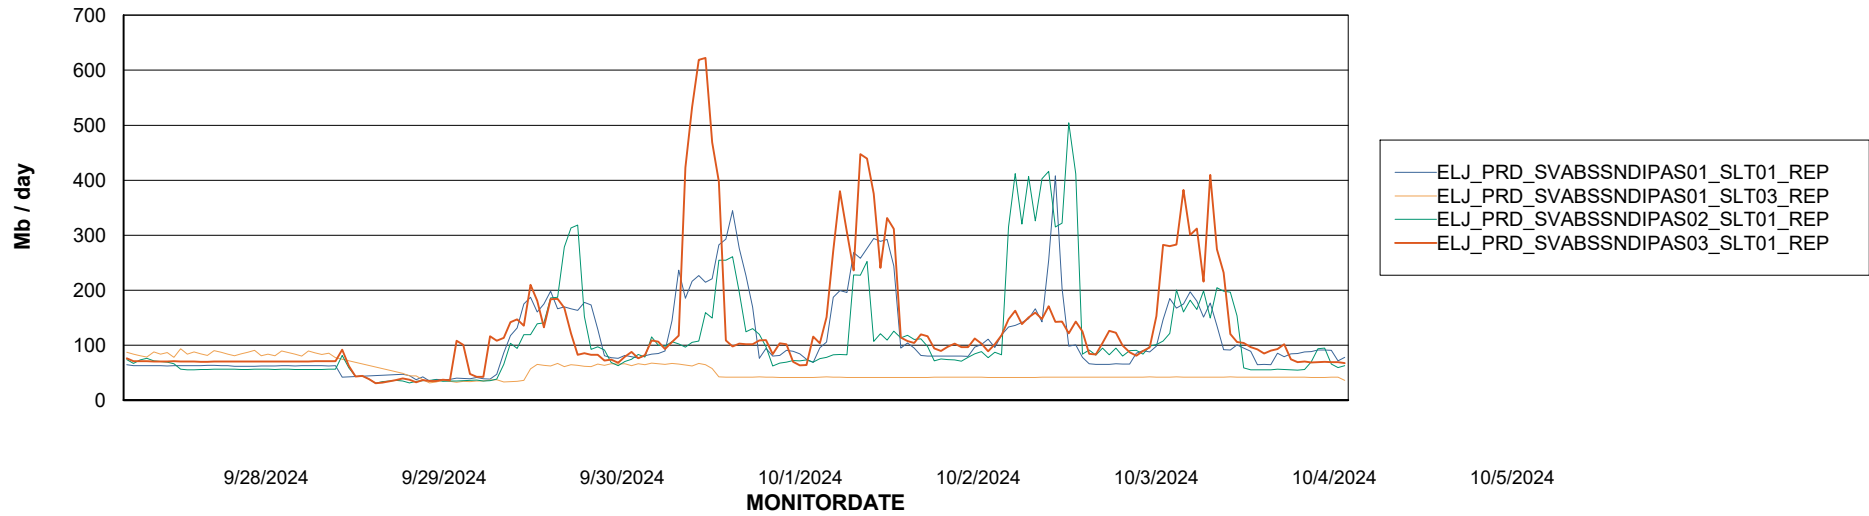

ABSSolute Application ReportServer Services

Avg memory used per ReportServer Service