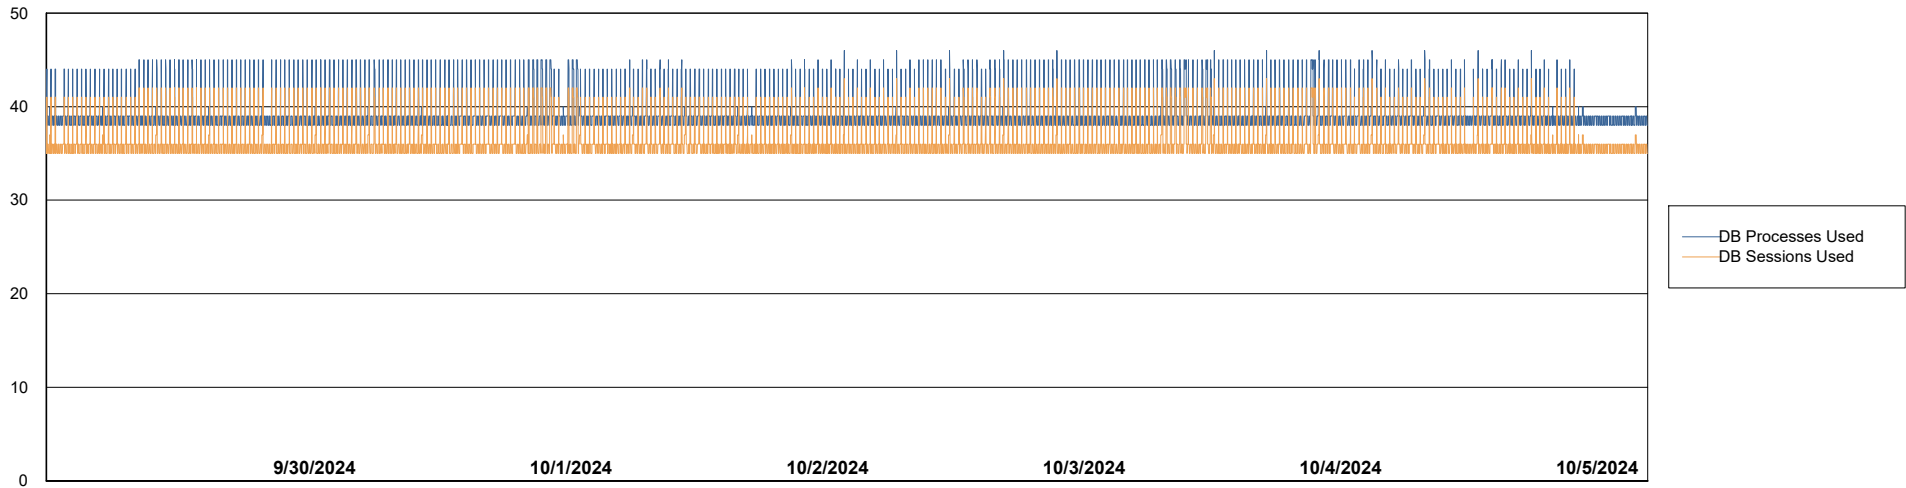

Database Performance ELI_PRD_FRASINTQUADB01_HSBABS1

DB Processes Max 1,000