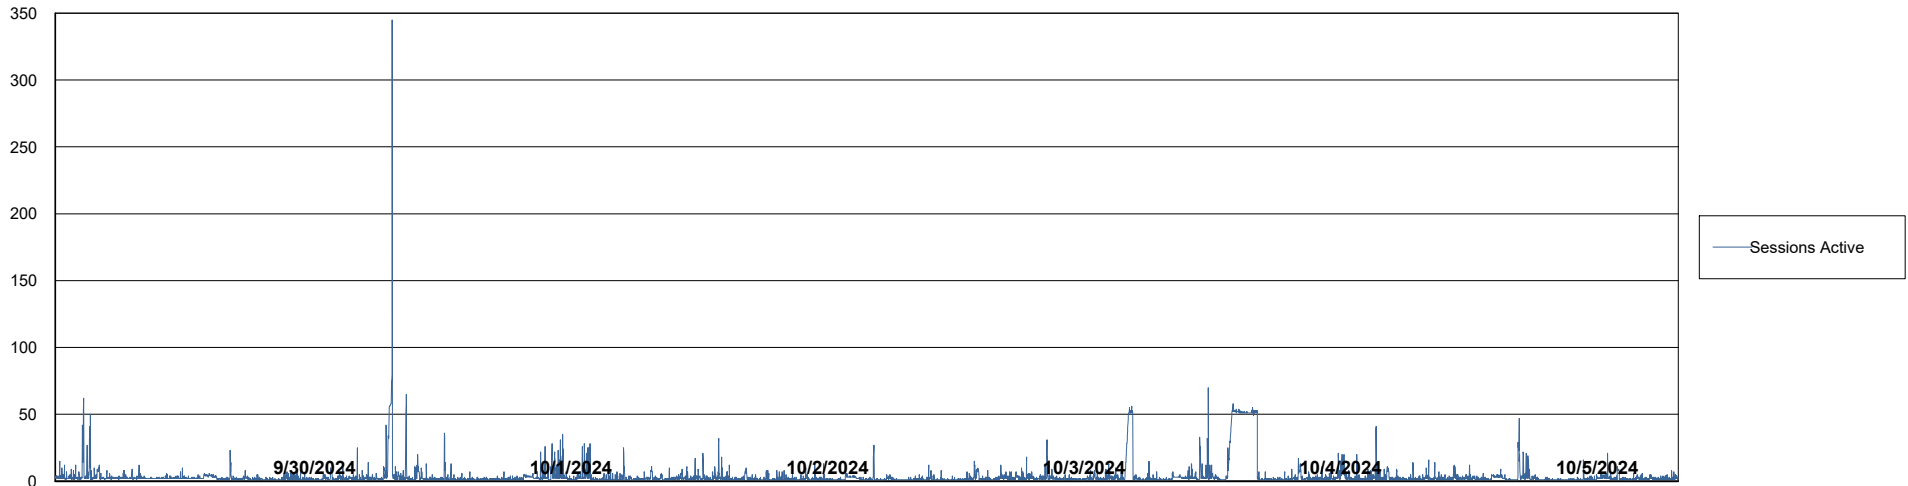

Weekly SLA Customer Report

Customer ELI_Production
Database ID 62

Database Performance ELI_PRD_FRASEQXPRDDB04-BI_ABS1

Weekly SLA Customer Report

Customer ELI_Production
Database ID 62

Database Performance ELI_PRD_FRASINTPRDDB01_ABS1