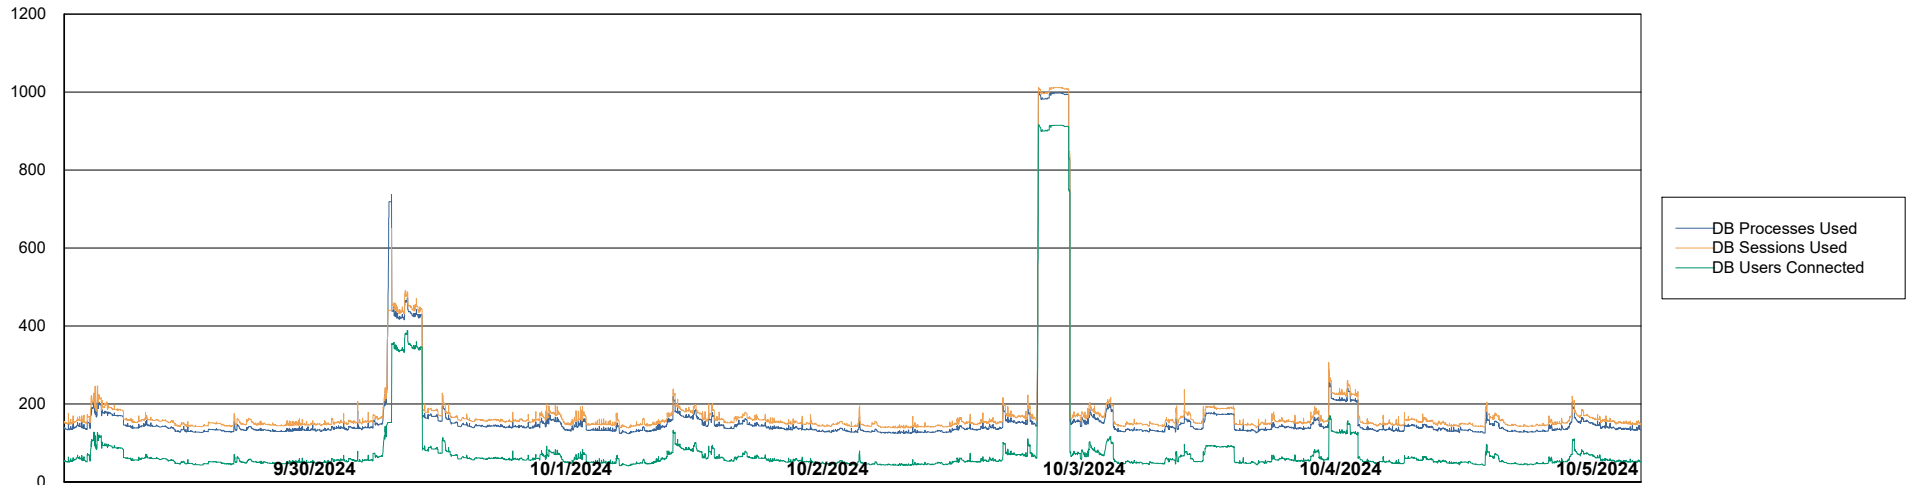

Weekly SLA Customer Report

Customer ELI_Production
Database ID 62

Database Performance ELI_PRD_FRASEQXPRDDB04-BI_ABS1

Weekly SLA Customer Report

Customer ELI_Production
Database ID 62

Database Performance ELI_PRD_FRASINTPRDDB01_ABS1