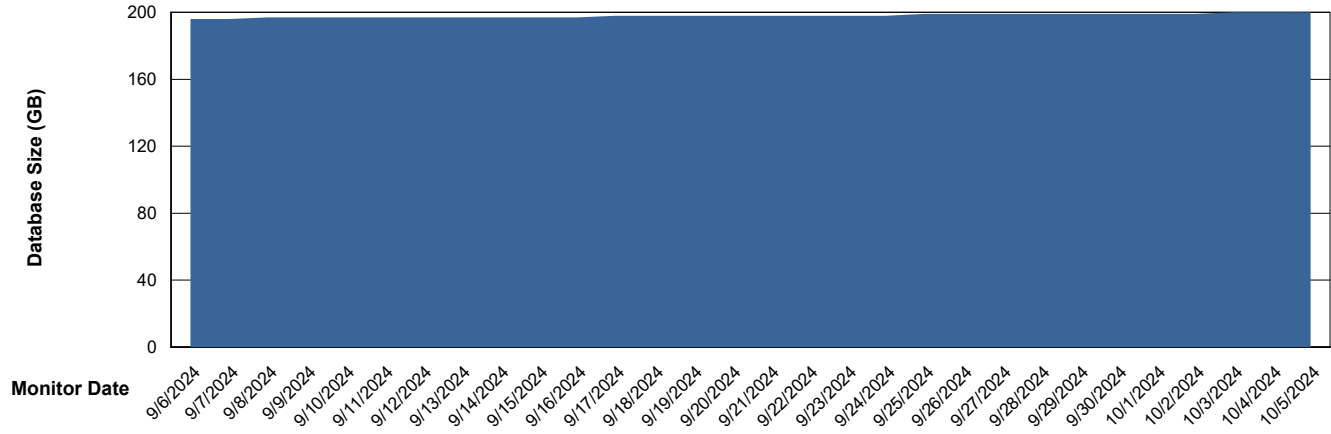

DATABASE SIZE ELI_PRD_FRASEQXPRDDB04-BI_ABS1

Database growth over last month