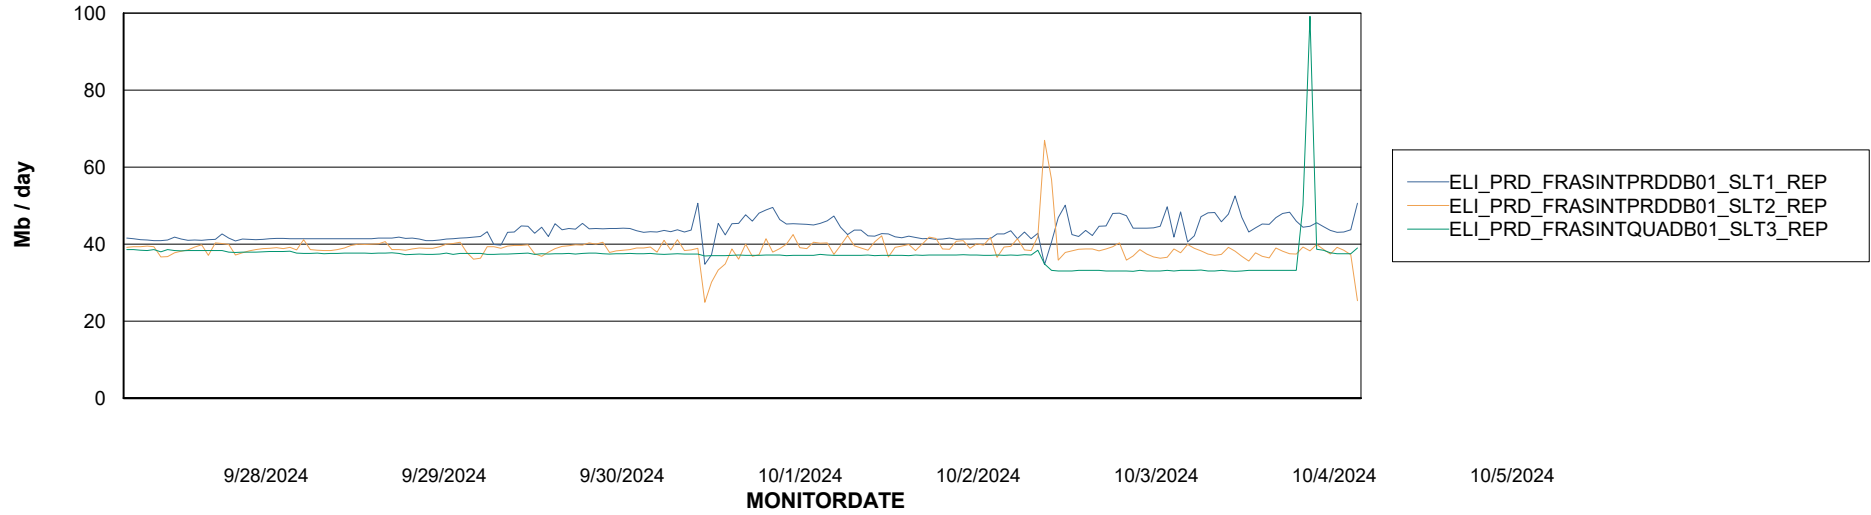

ABSSolute Application ReportServer Services

Avg memory used per ReportServer Service