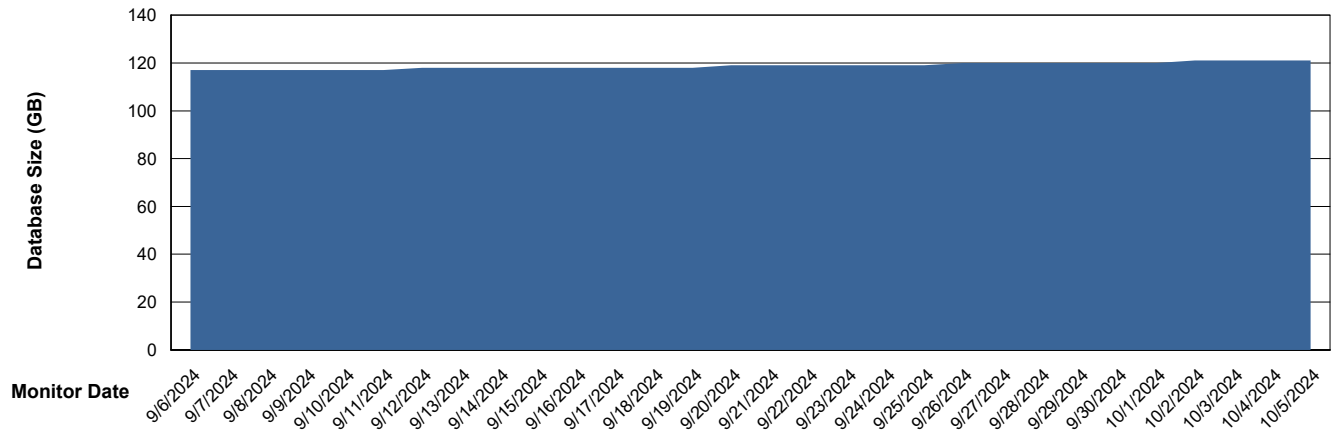

DATABASE SIZE ELI_PRD_FRASINTPRDDB01_ABS1

Database growth over last month