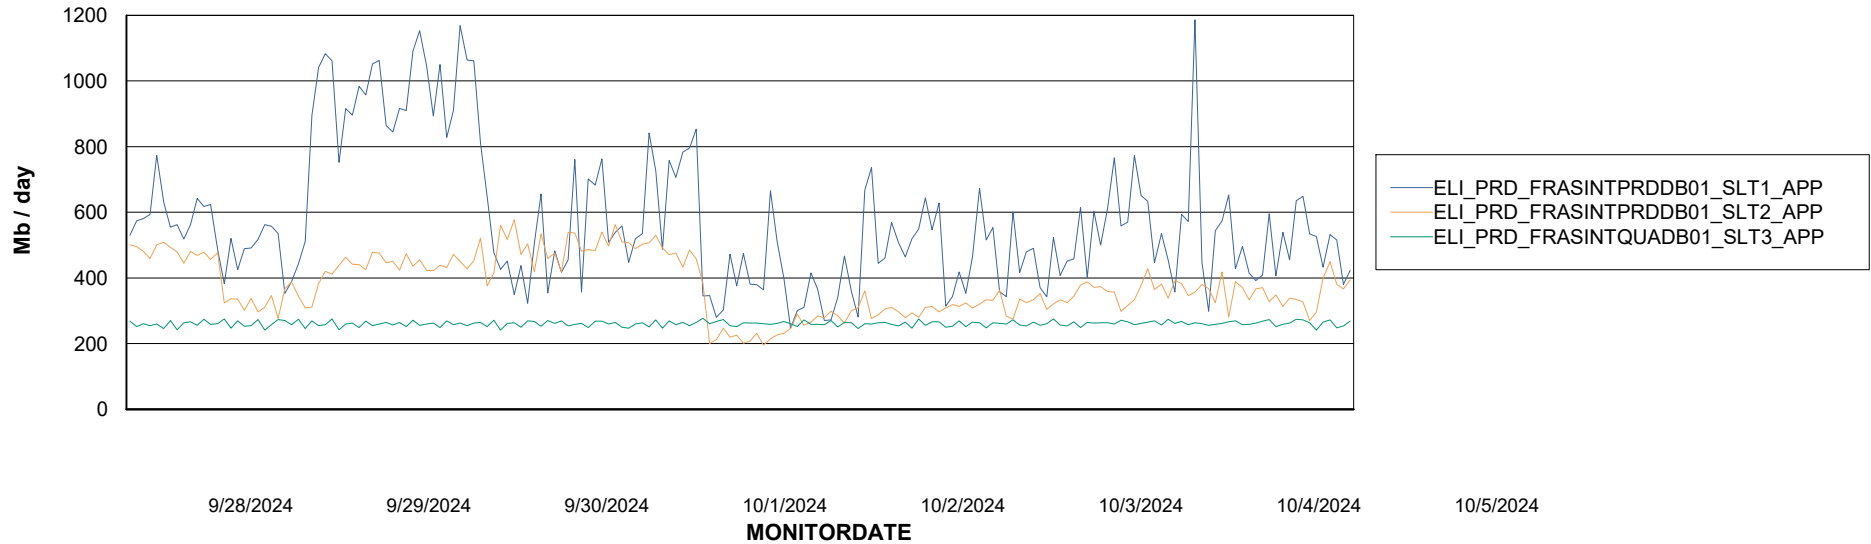

ABSSolute Application Server Services

Avg memory used per ABS Server Service