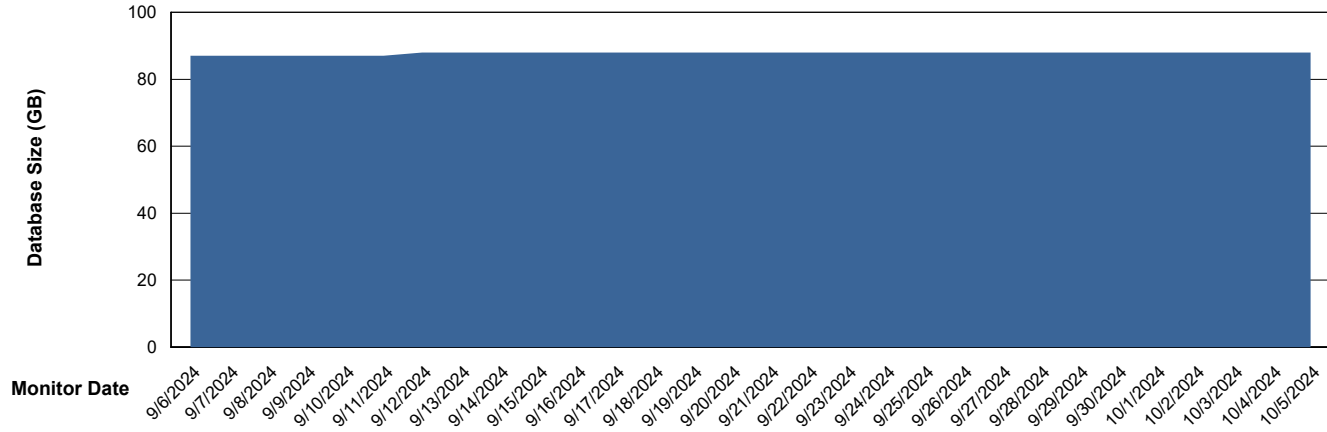

Database growth over last month

Database Tablespace ECL_PRD_ECLABS_ABS1

Date	Tablespace Name	Filesize (Gb)	Usedsize (Gb)	Percentage free
10/5/2024	ABSDATA	81	63	22
	INDX	10	7	27
10/4/2024	ABSDATA	81	63	22
	INDX	10	7	27
10/3/2024	ABSDATA	81	63	22
	INDX	10	7	27
10/2/2024	ABSDATA	81	63	22
	INDX	10	7	27
10/1/2024	ABSDATA	81	63	22
	INDX	10	7	27
9/30/2024	ABSDATA	81	63	22
	INDX	10	7	28
9/29/2024	ABSDATA	81	63	22
	INDX	10	7	28