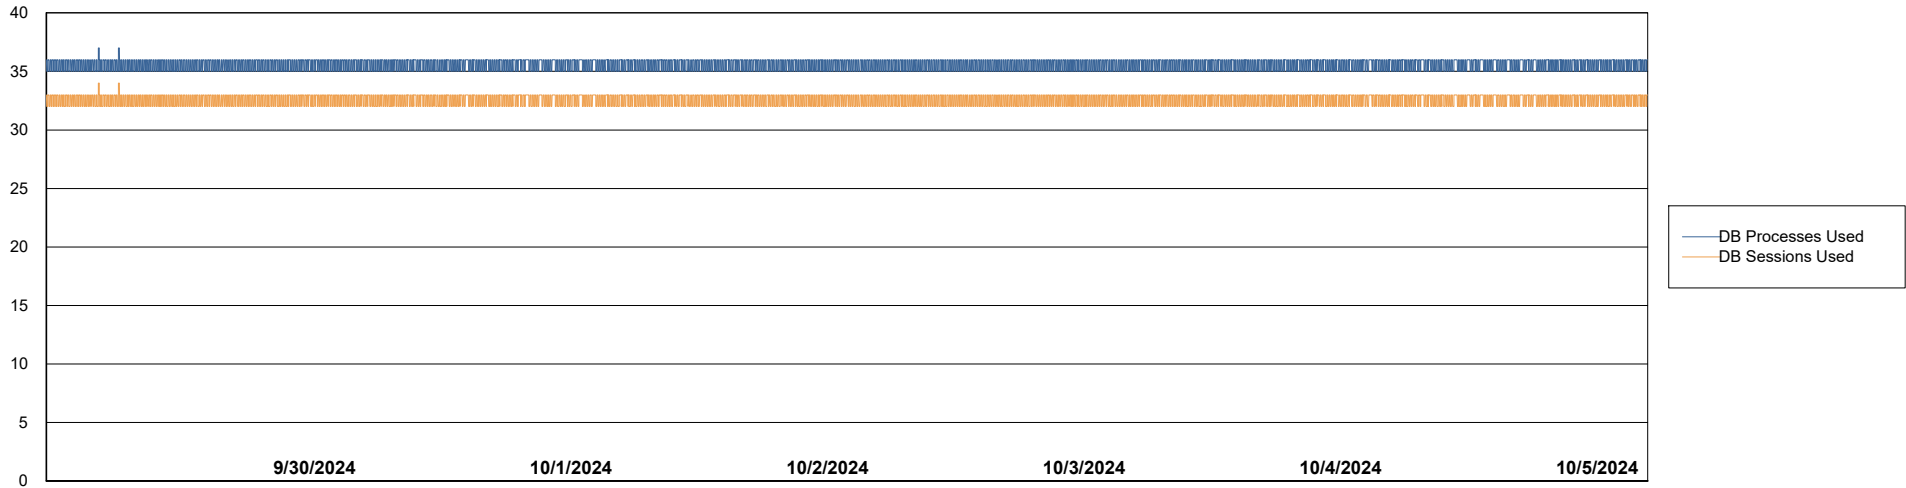

Database Performance ECL_PRD_ECLABS-TEST_HSBABS1

DB Processes Max 1,000