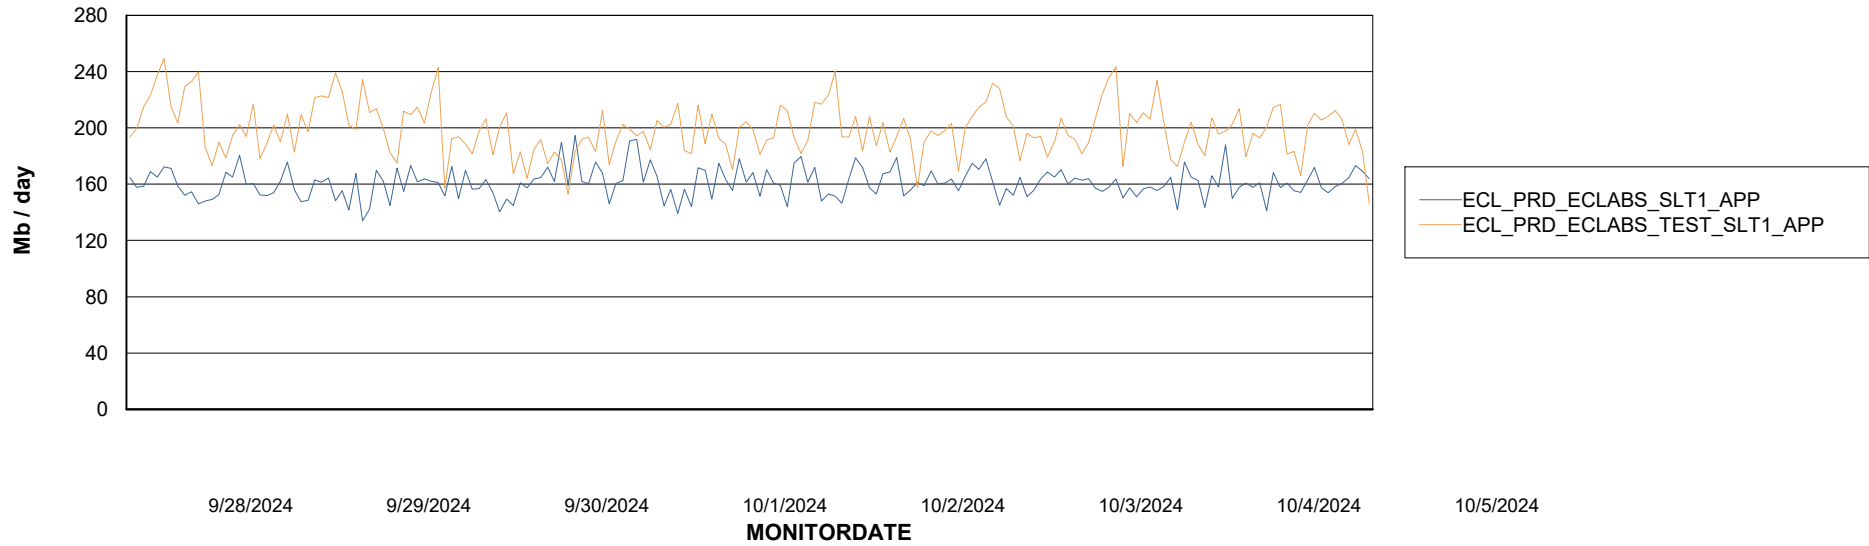

ABSSolute Application Server Services

Avg memory used per ABS Server Service