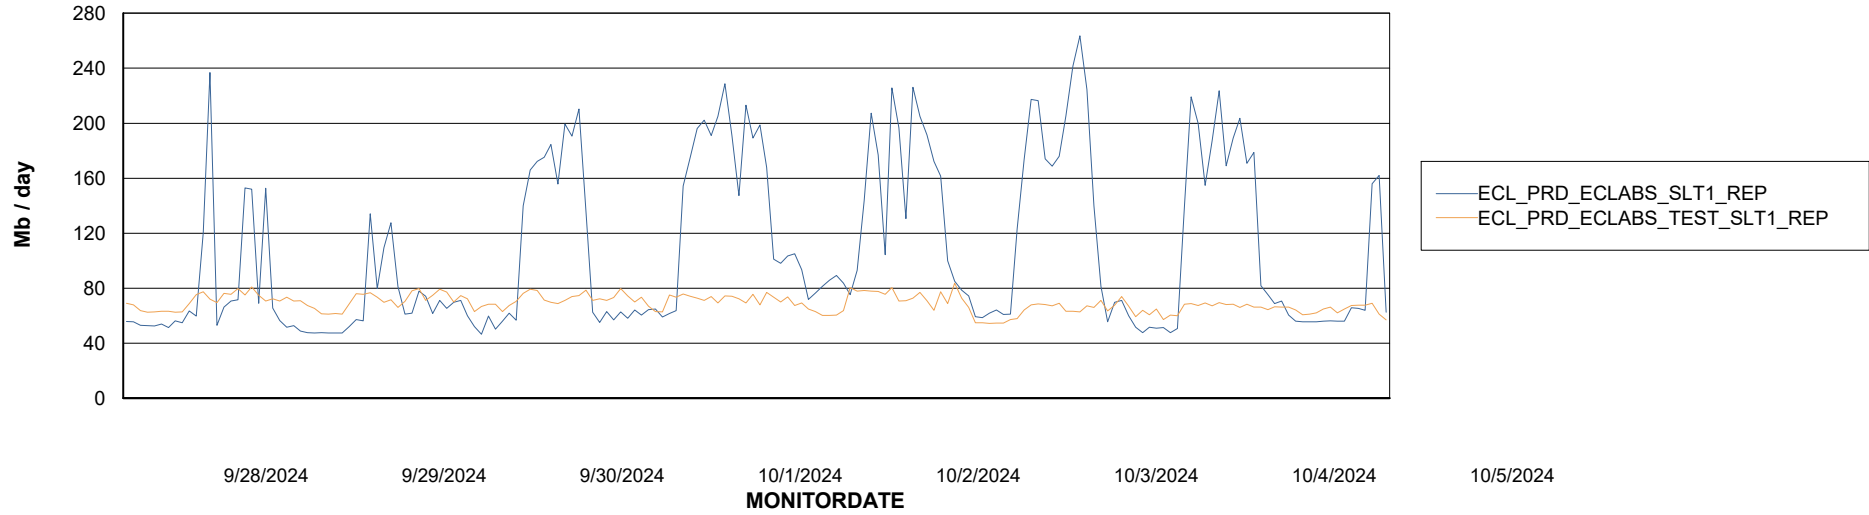

ABSSolute Application ReportServer Services

Avg memory used per ReportServer Service