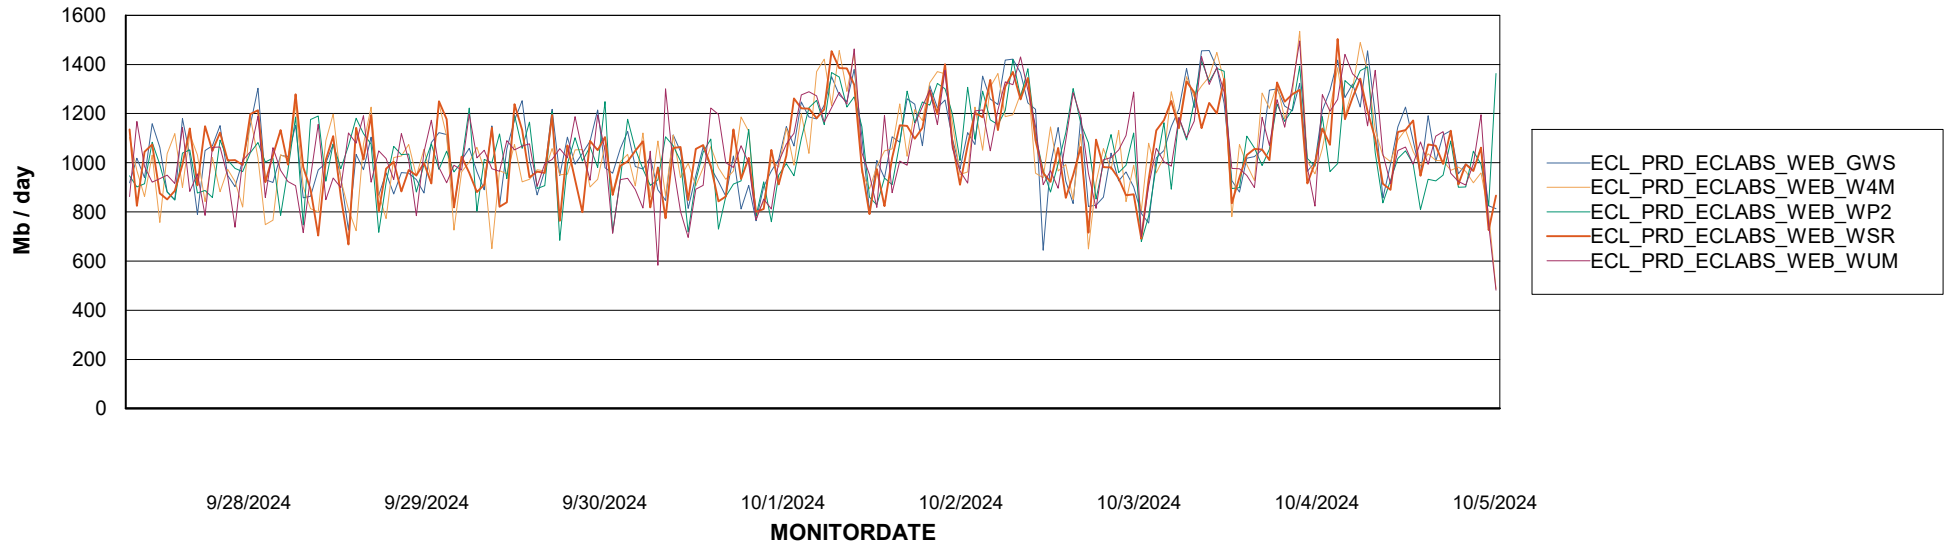

ABSSolute Web Component Services

Avg memory used per ABS Web component