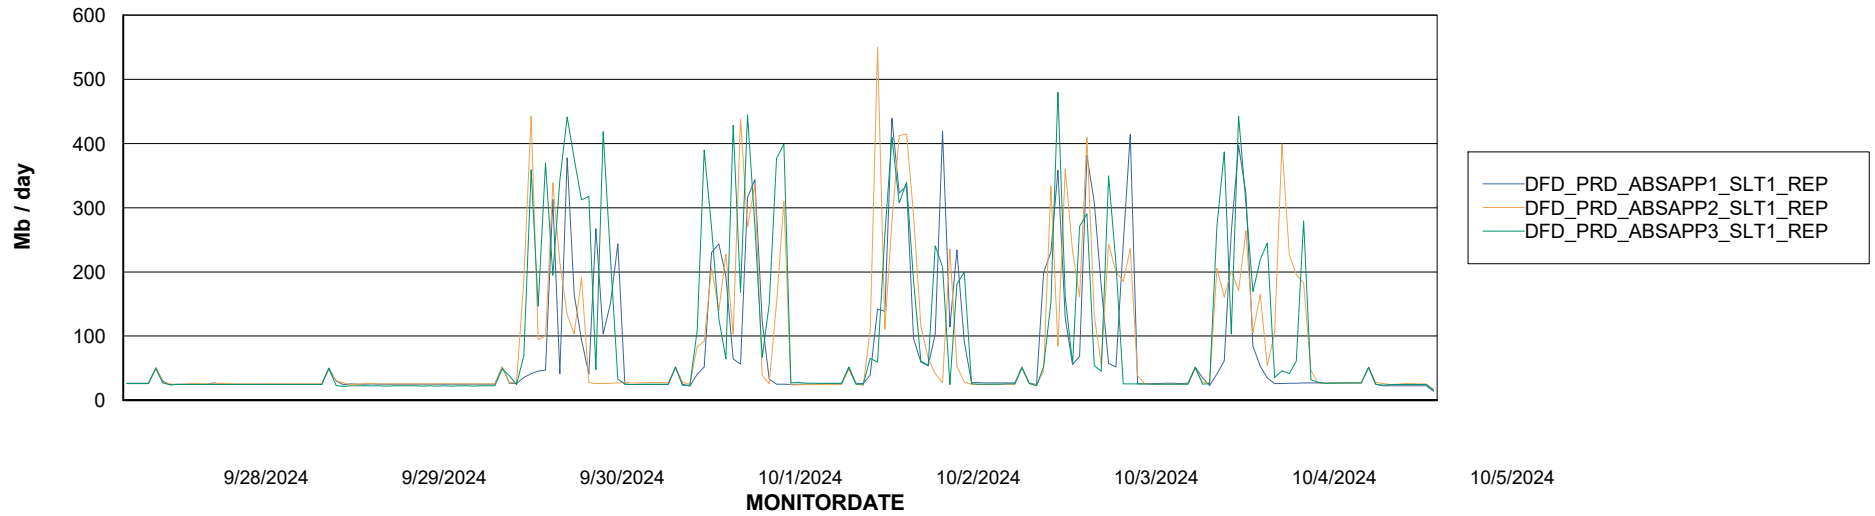

ABSSolute Application ReportServer Services

Avg memory used per ReportServer Service