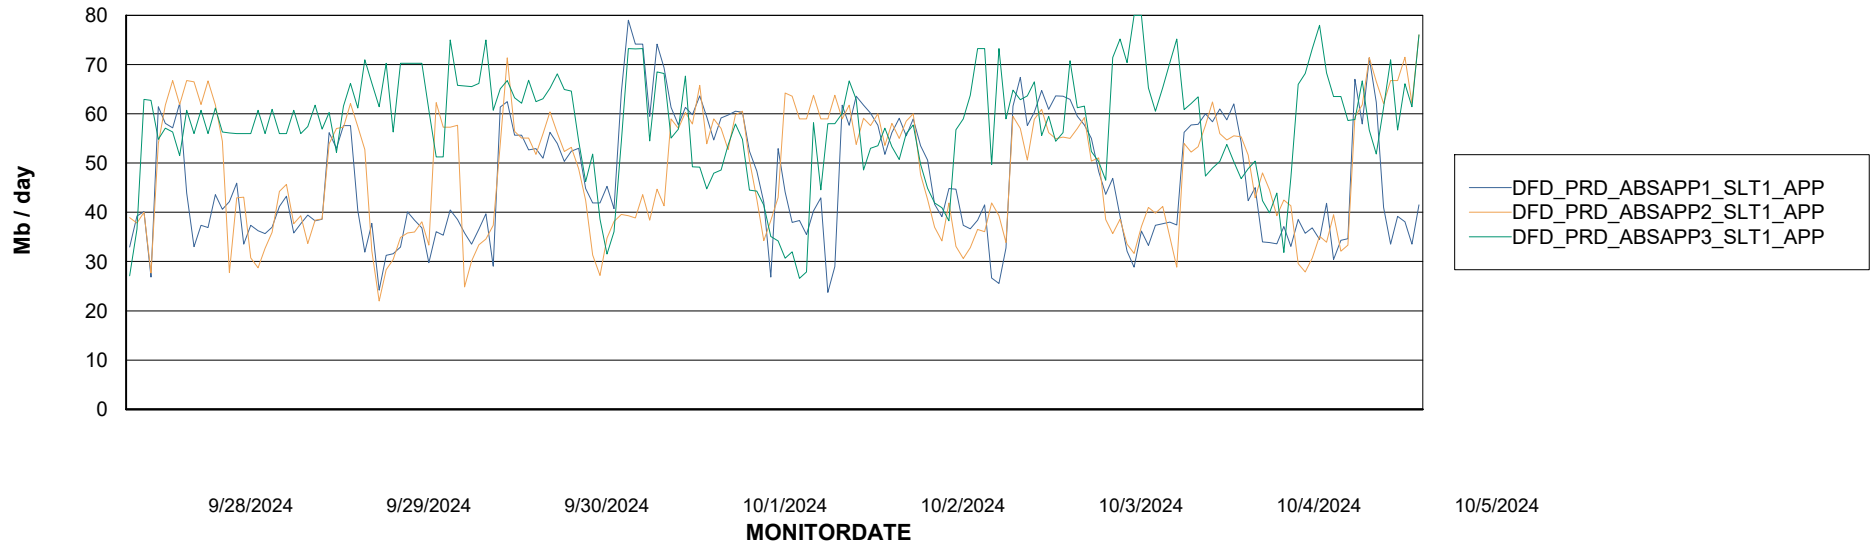

ABSSolute Application Server Services

Avg memory used per ABS Server Service