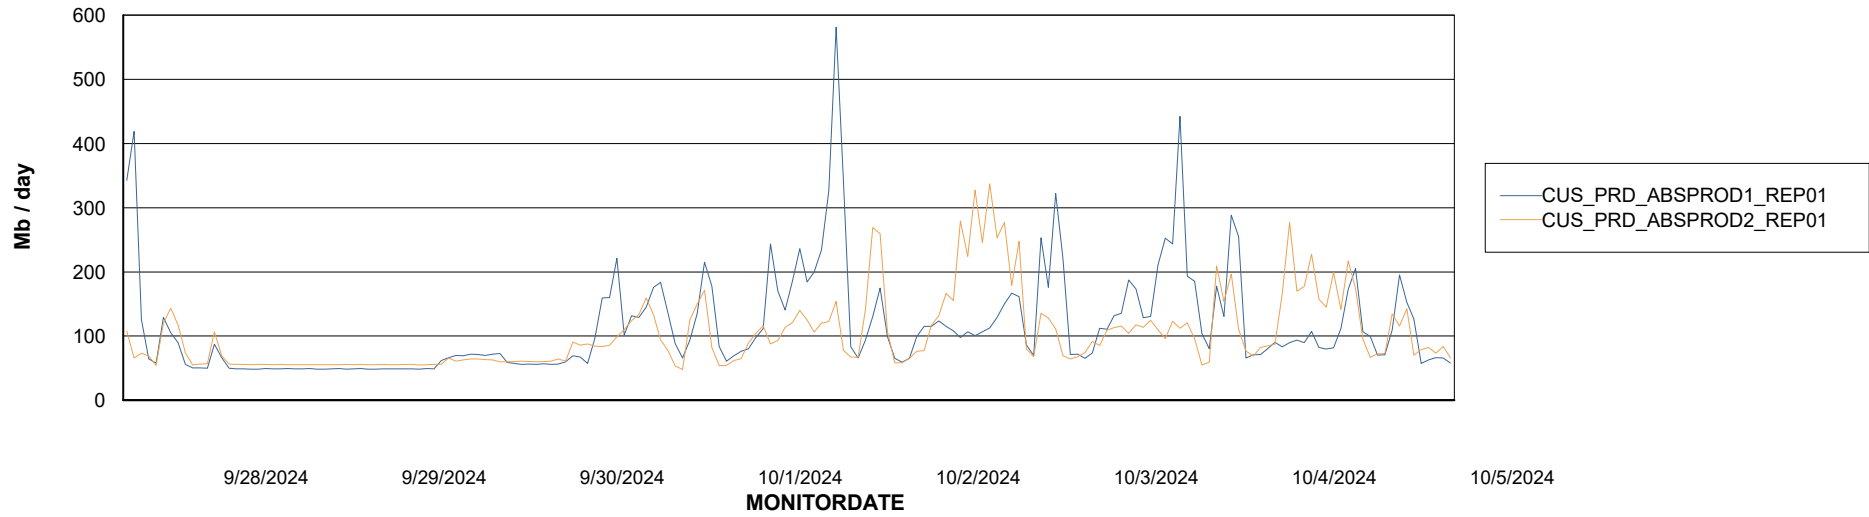

ABSSolute Application ReportServer Services

Avg memory used per ReportServer Service