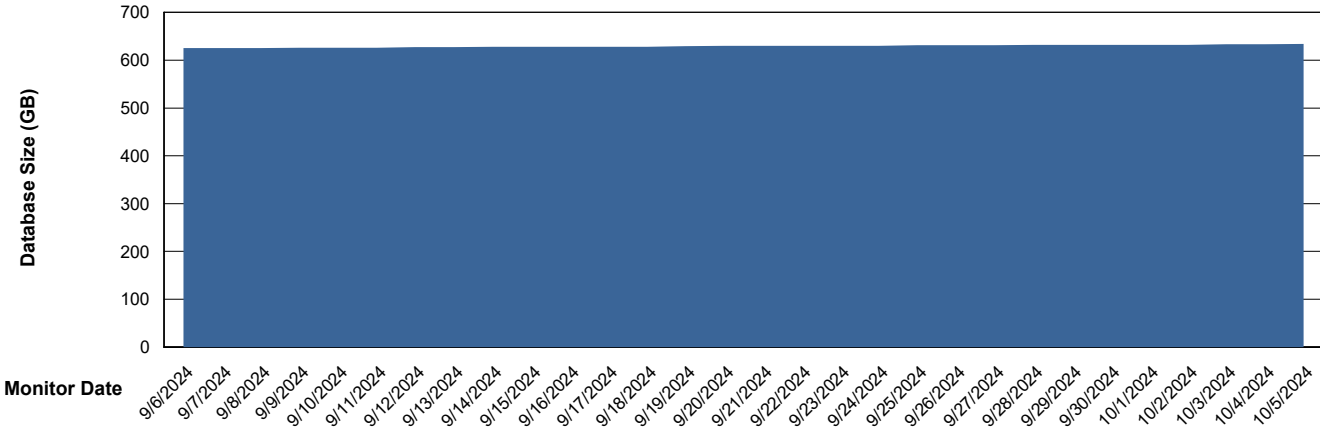

DB Processes Max 1,000

Weekly SLA Customer Report

Customer CUS_Production (24/7)
 Database ID 131

DATABASE SIZE CUS_PRD_ABSDB1_ABS1

Database growth over last month

Database Tablespace CUS_PRD_ABSDB1_ABS1

| Date | Tablespace Name | Filesize (Gb) | Usedsize (Gb) | Percentage free |
|-----------|-----------------|---------------|---------------|-----------------|
| 10/5/2024 | ABSDATA | 286 | 236 | 18 |
| | INDX | 459 | 382 | 17 |
| 10/4/2024 | ABSDATA | 286 | 235 | 18 |
| | INDX | 459 | 382 | 17 |
| 10/3/2024 | ABSDATA | 286 | 235 | 18 |
| | INDX | 459 | 382 | 17 |
| 10/2/2024 | ABSDATA | 286 | 235 | 18 |
| | INDX | 459 | 382 | 17 |
| 10/1/2024 | ABSDATA | 286 | 235 | 18 |
| | INDX | 459 | 382 | 17 |
| 9/30/2024 | ABSDATA | 286 | 235 | 18 |
| | INDX | 459 | 382 | 17 |
| 9/29/2024 | ABSDATA | 286 | 235 | 18 |
| | INDX | 459 | 381 | 17 |

Weekly SLA Customer Report

Customer CUS_Production (24/7)
Database ID 131

Standby Database Health CUS_Production (24/7)

Recovery lag for last 7 days

Weekly SLA Customer Report

Customer CUS_Production (24/7)
Database ID 131