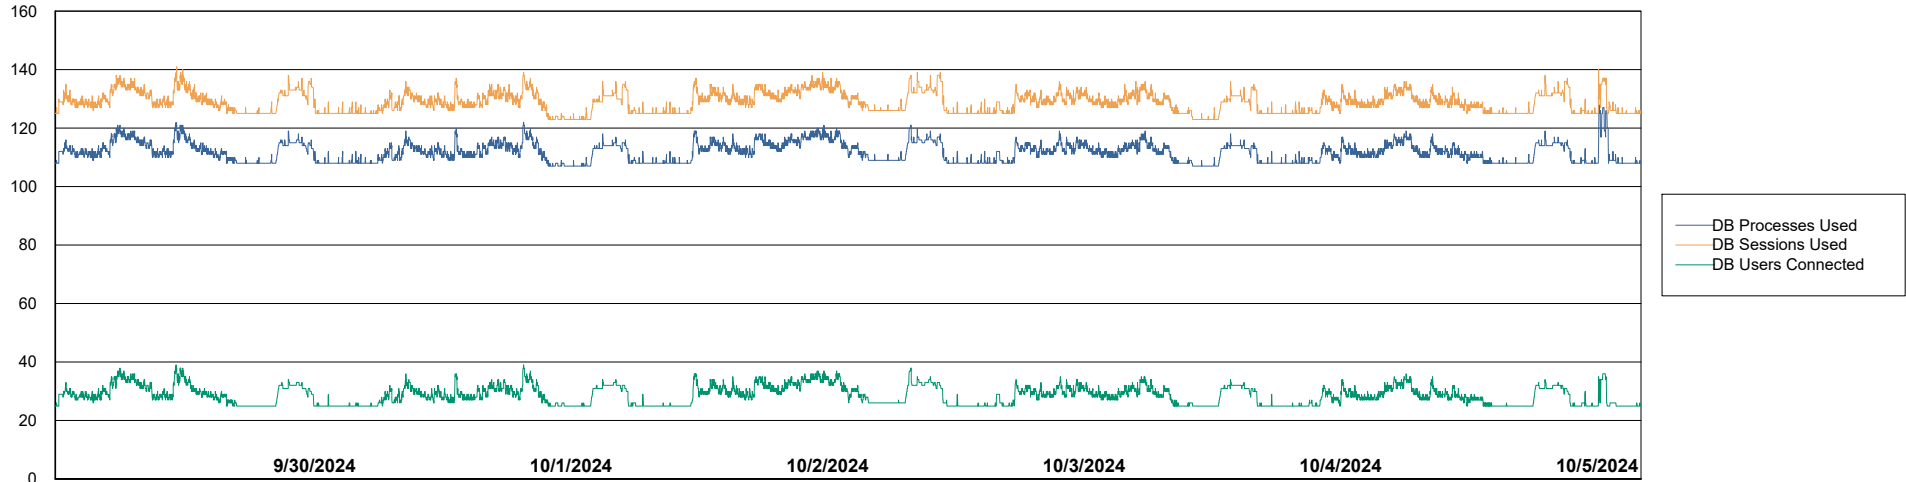

Database Performance CUS_PRD_ABSDB1_ABS1