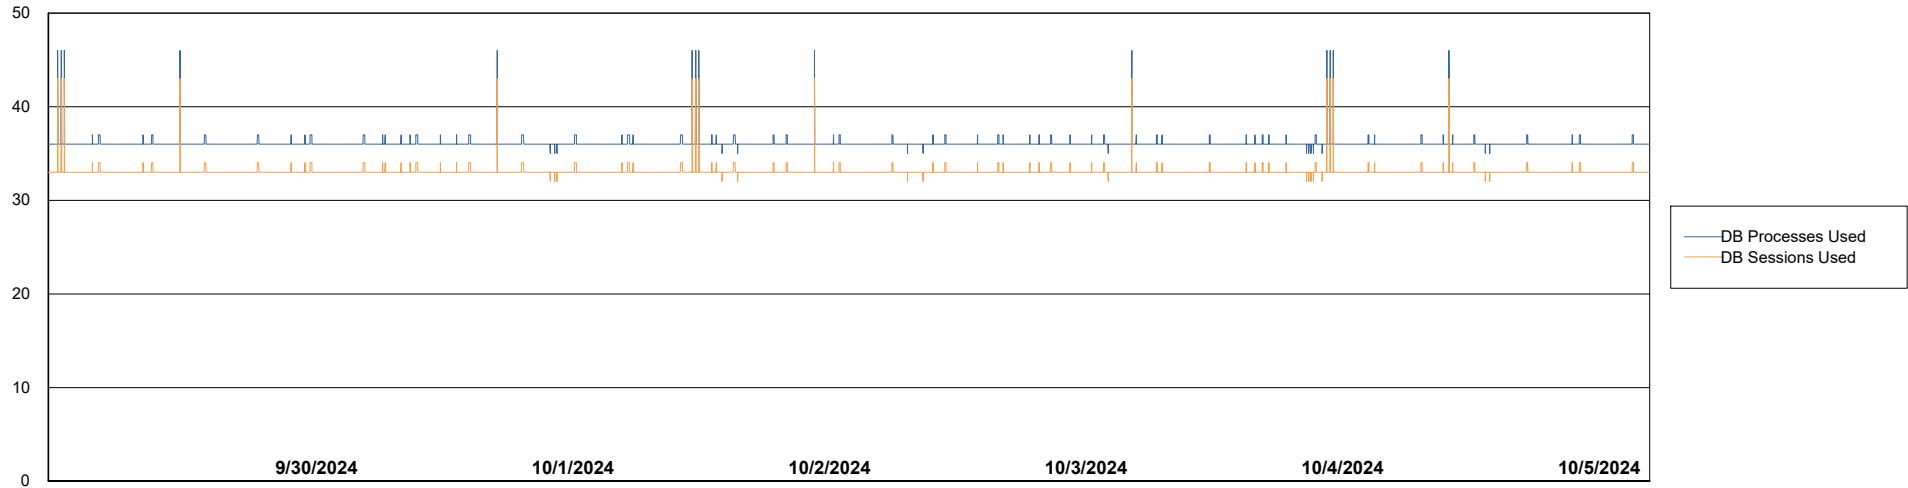

Database Performance CUS_PRD_ABSDB2_HSBABS1

DB Processes Max 1,000