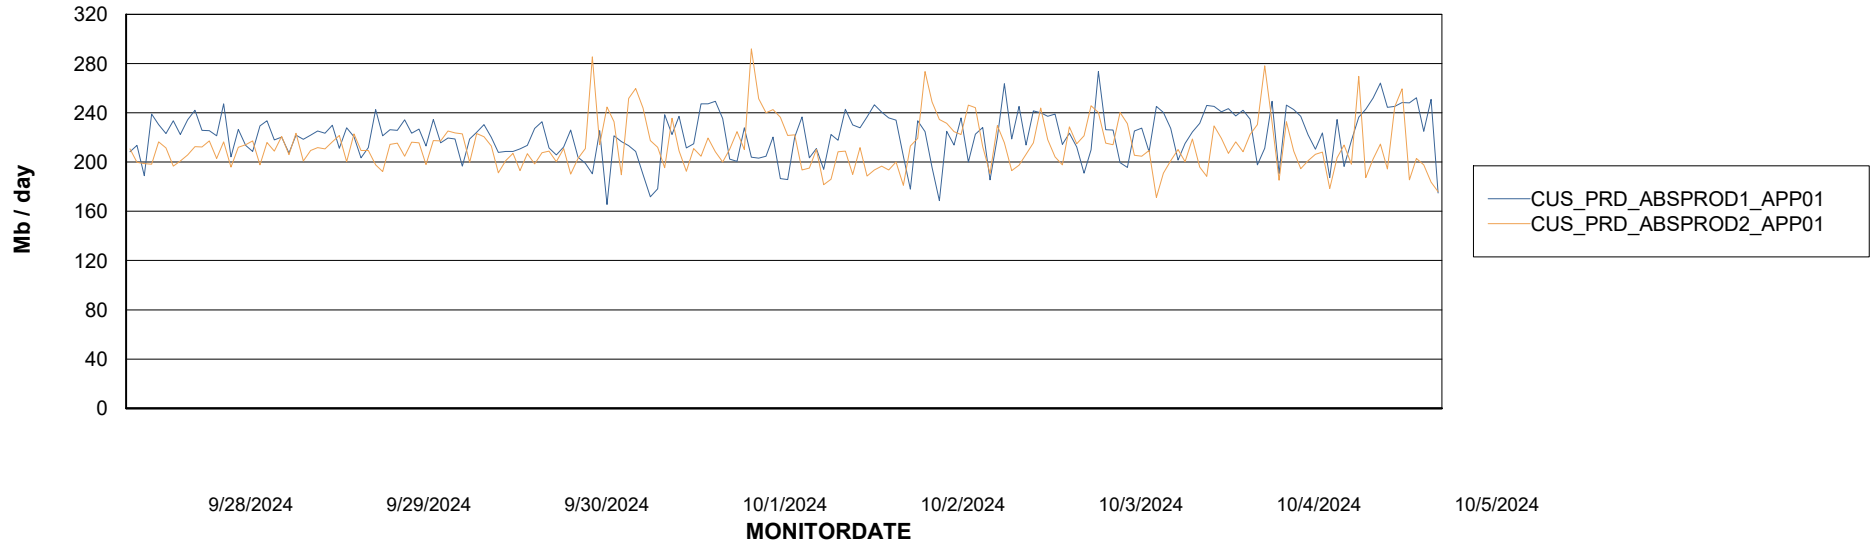

ABSSolute Application Server Services

Avg memory used per ABS Server Service