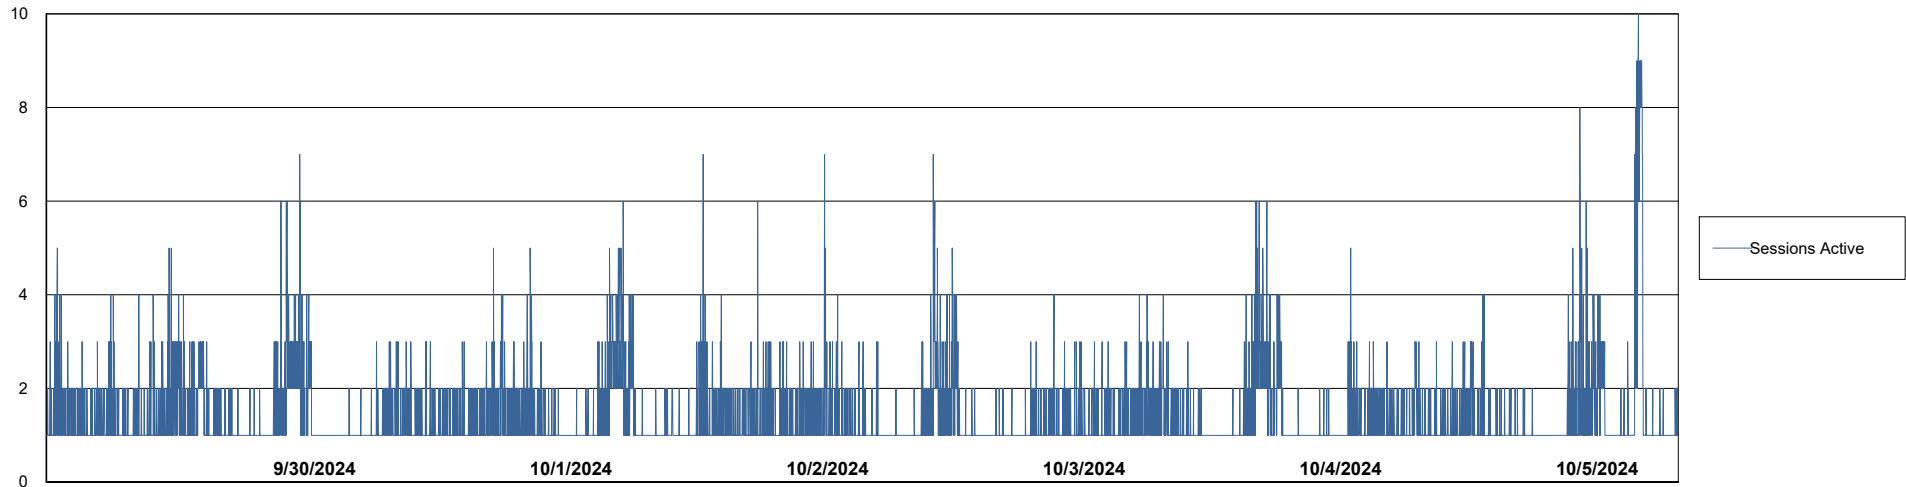

Database Performance CUS_PRD_ABSDB1_ABS1