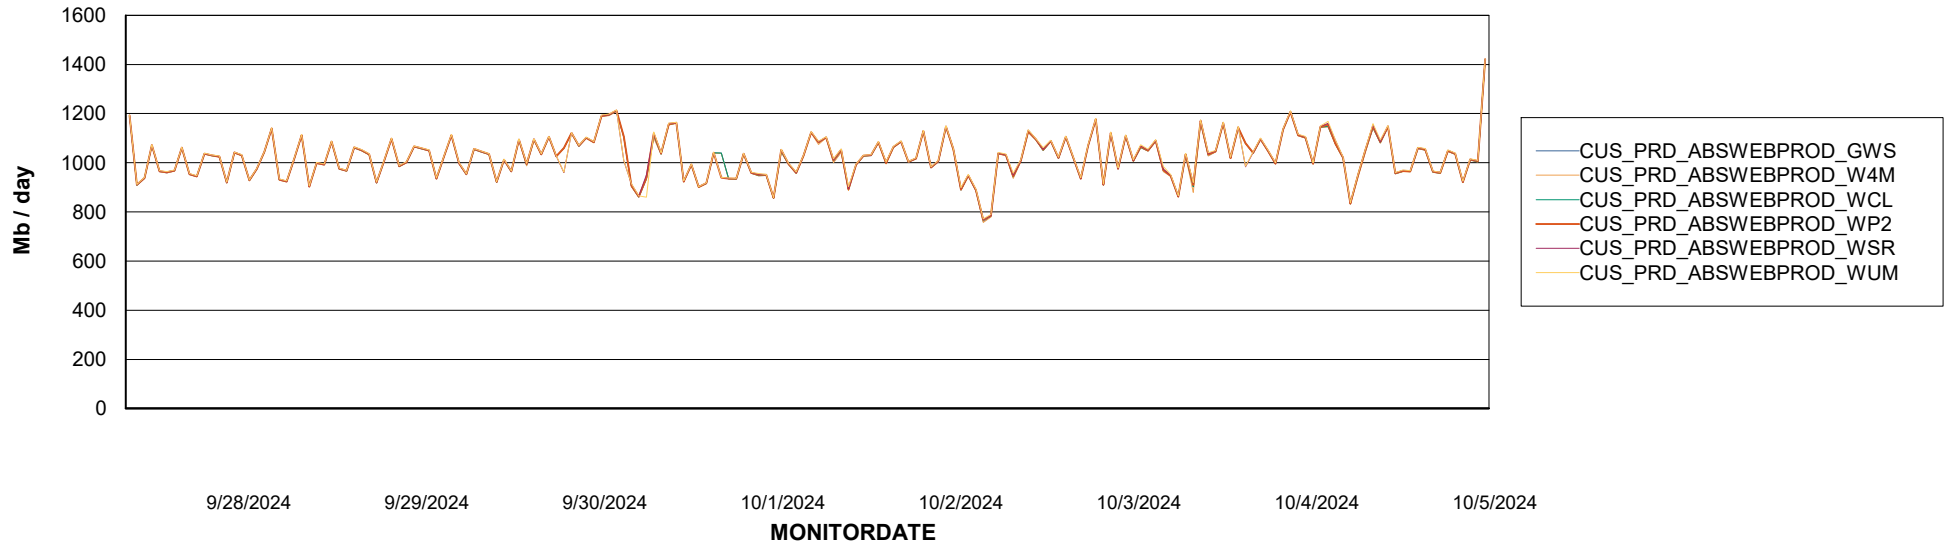

Avg memory used per ReportServer Service

Weekly SLA Customer Report

Customer CUS_Production (24/7)
Database ID 131

ABSSolute Web Component Services

Avg memory used per ABS Web component

Weekly SLA Customer Report