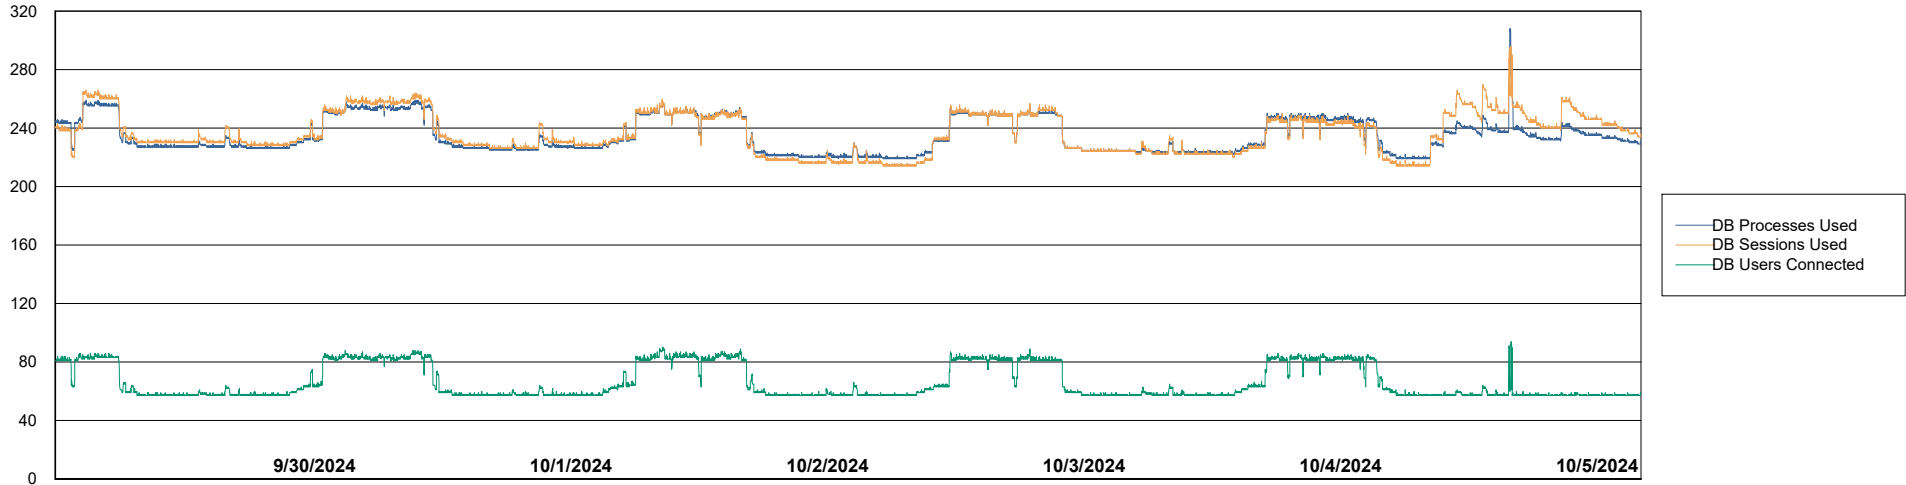

Database Performance CLO_PRD_CLO-ORA01_ABS1