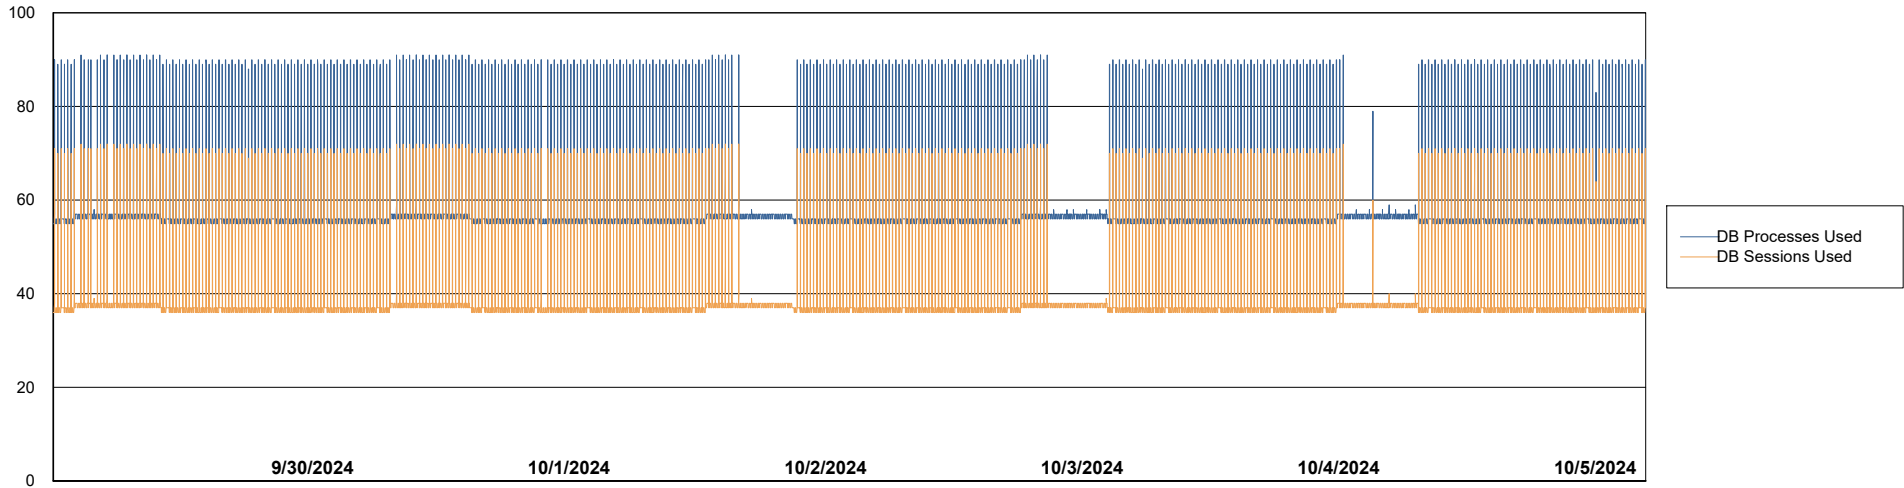

Database Performance CLO_PRD_CLO-ORA02_HSBABS1

DB Processes Max 1,000