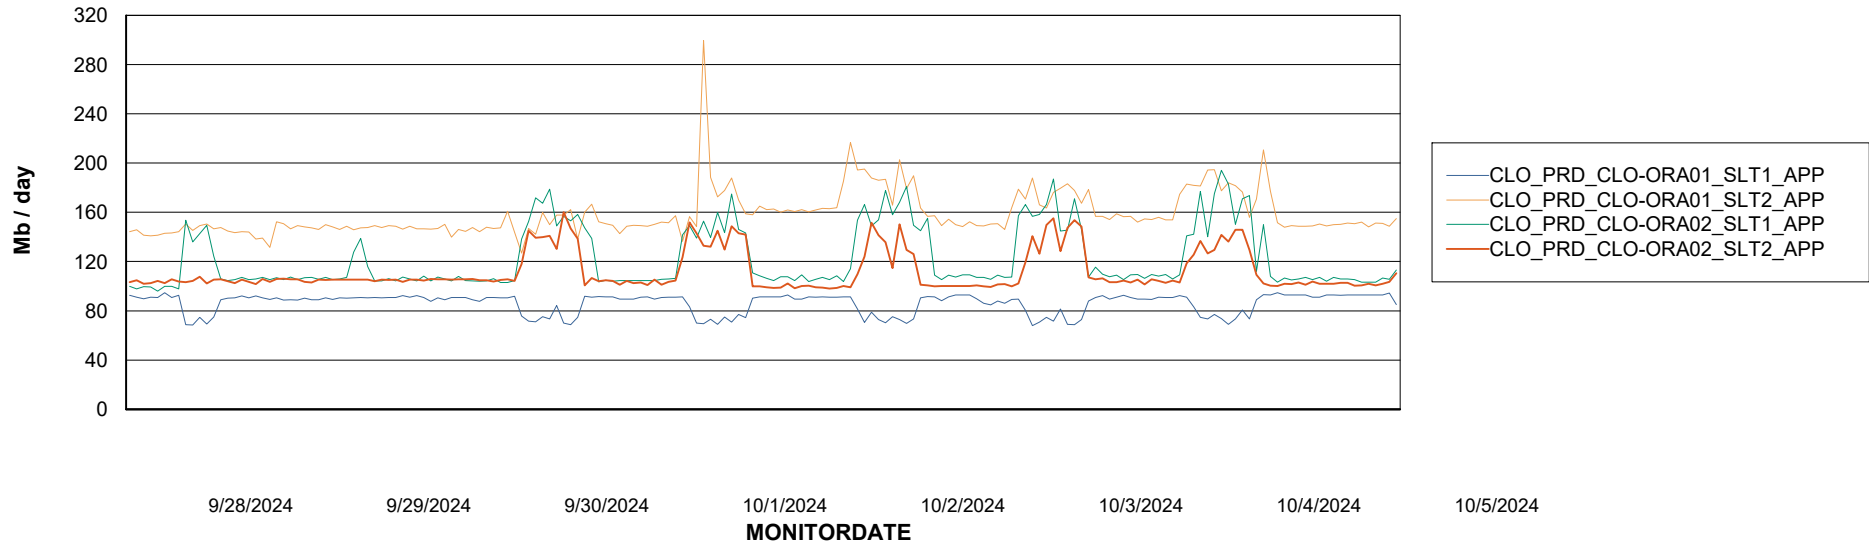

ABSSolute Application Server Services

Avg memory used per ABS Server Service