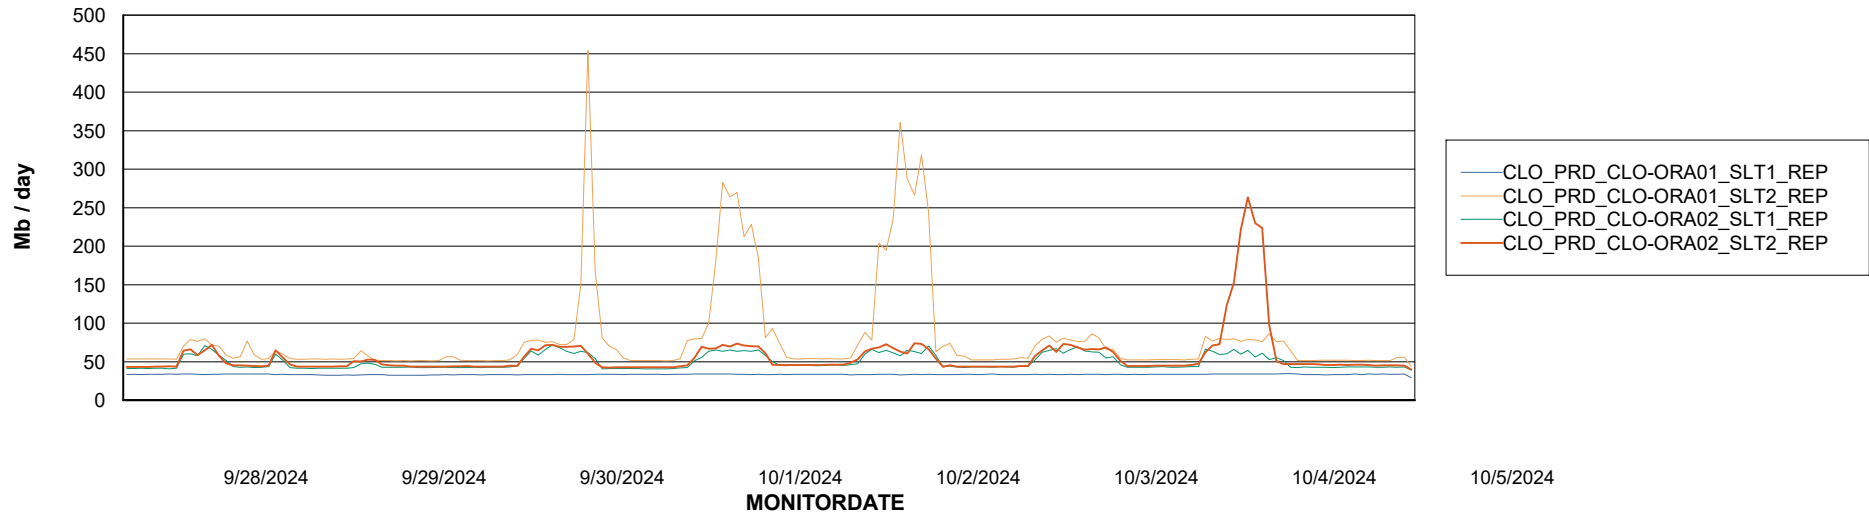

ABSSolute Application ReportServer Services

Avg memory used per ReportServer Service