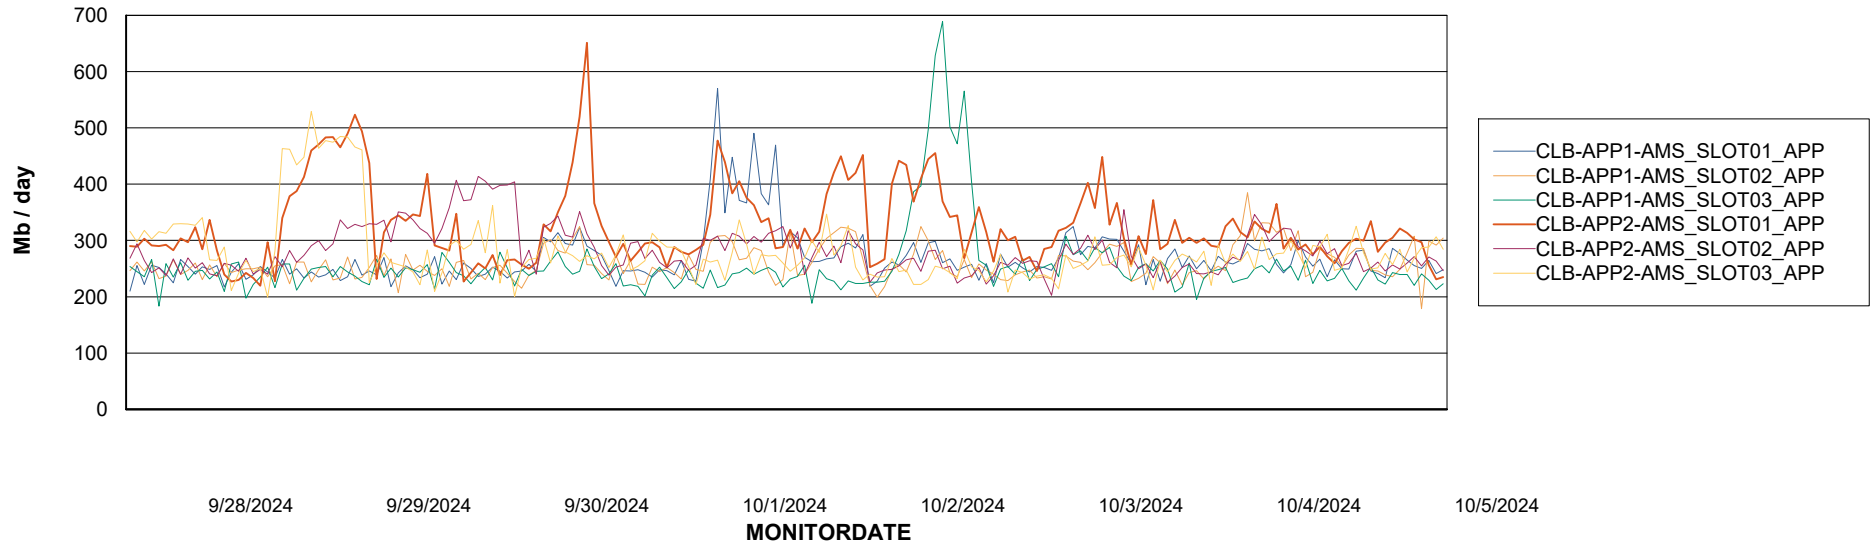

ABSSolute Application Server Services

Avg memory used per ABS Server Service