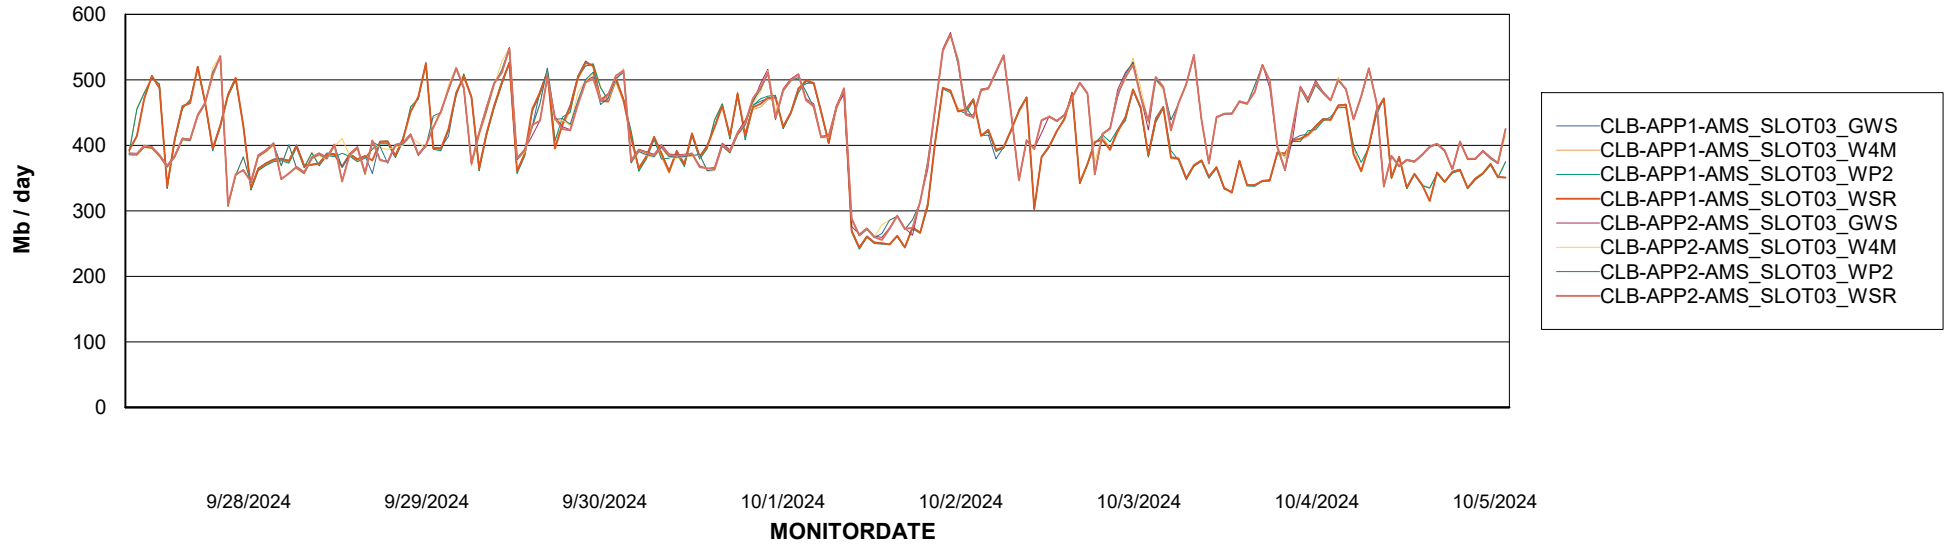

ABSSolute Application ReportServer Services

Avg memory used per ReportServer Service

Weekly SLA Customer Report

Customer: CLB OCI AMS Production
Database ID: 196

ABSSolute Web Component Services

Avg memory used per ABS Web component