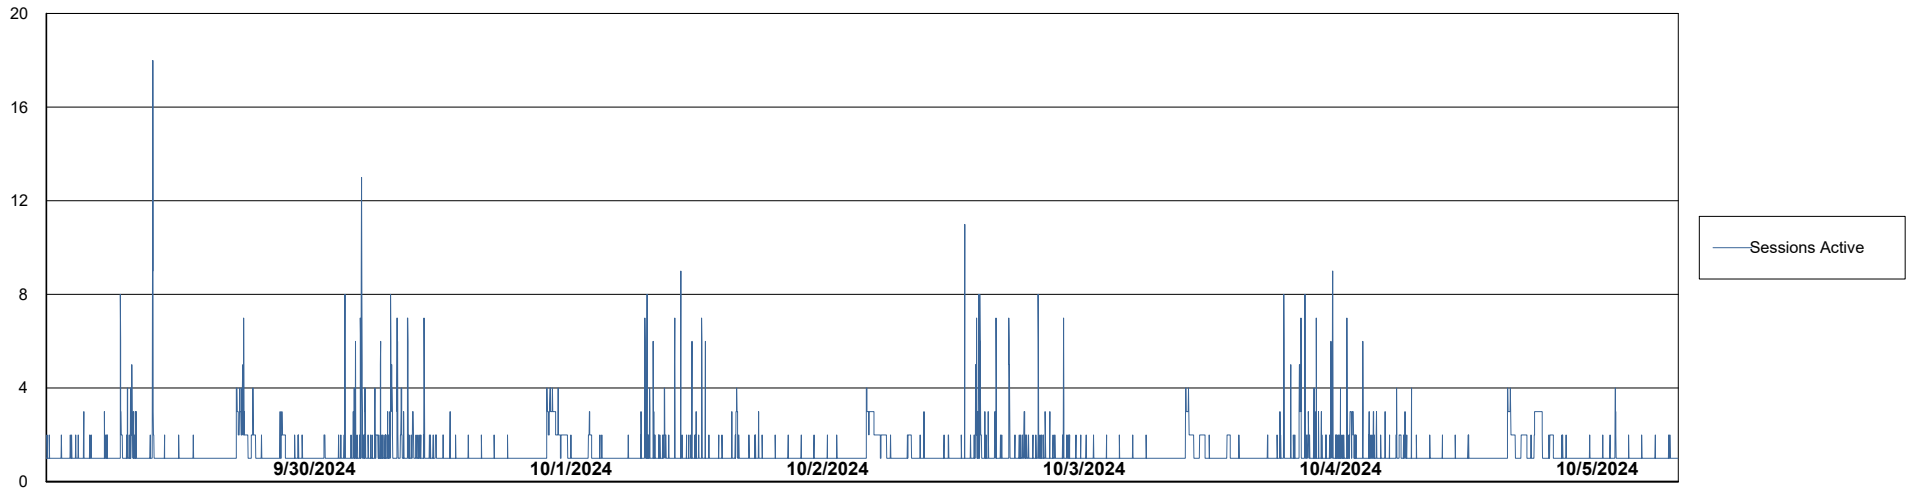

Database Performance: CLB-BI-AMS_ABS1_DB