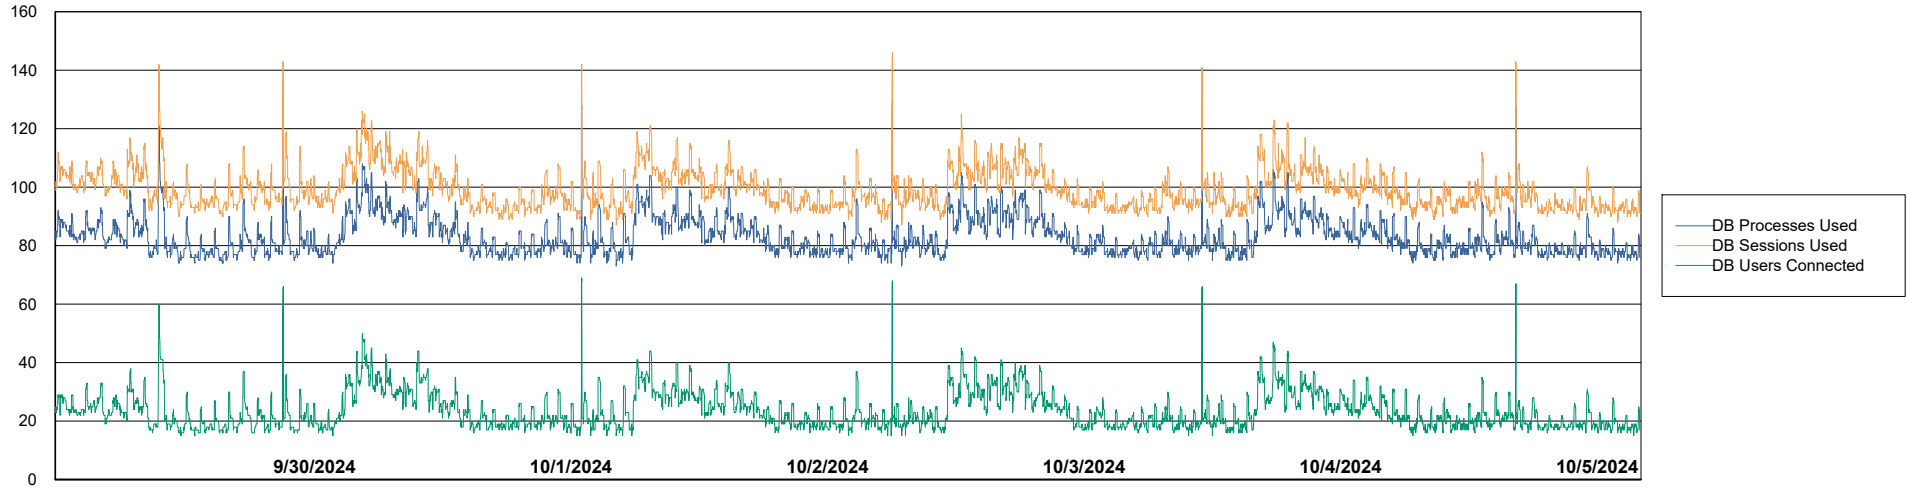

Database Performance: CLB-BI-AMS_ABS1_DB