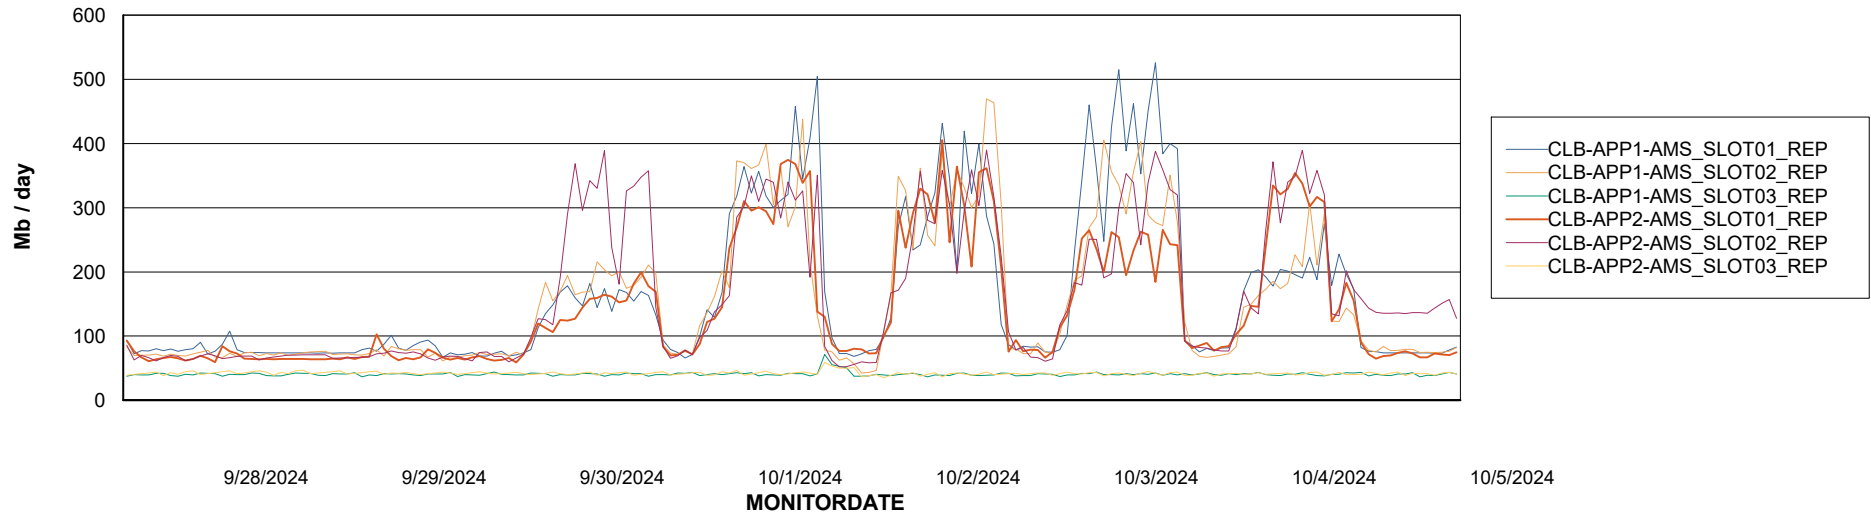

ABSSolute Application ReportServer Services

Avg memory used per ReportServer Service