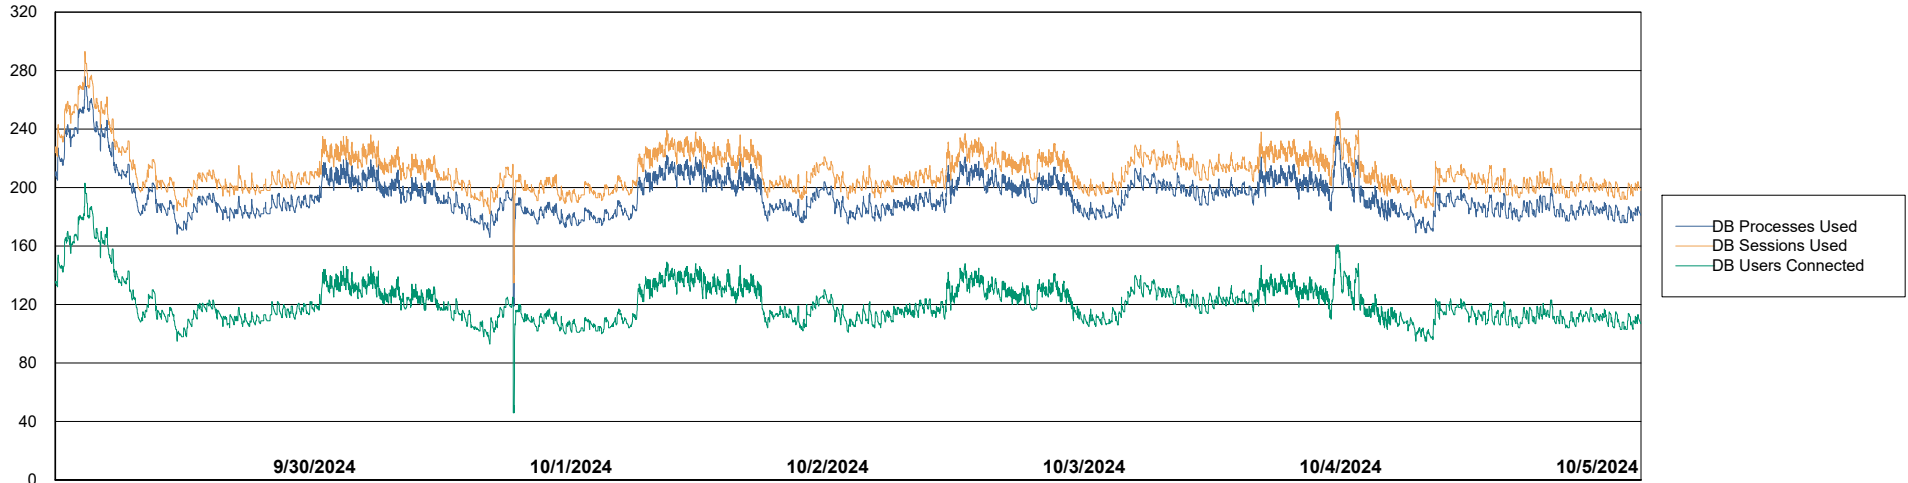

Weekly SLA Customer Report

Customer: CLB OCI AMS Production
Database ID: 196

Database Performance: CLB-BI-AMS_ABS1_DB

Weekly SLA Customer Report

Customer: CLB OCI AMS Production
Database ID: 196

Database Performance: CLB-DBS1-AMS_PROD_ABS1