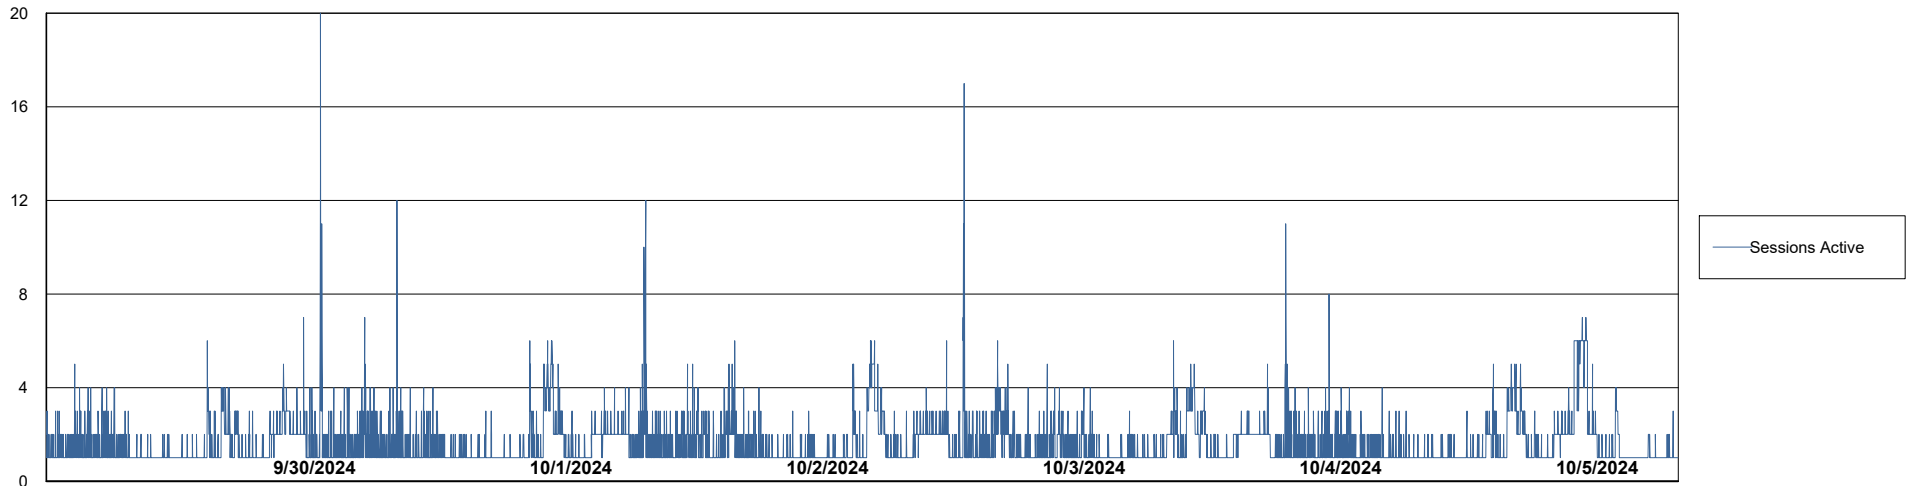

Weekly SLA Customer Report

Customer: CLB OCI AMS Production
Database ID: 196

Database Performance: CLB-BI-AMS_ABS1_DB

Weekly SLA Customer Report

Customer: CLB OCI AMS Production
Database ID: 196

Database Performance: CLB-DBS1-AMS_PROD_ABS1