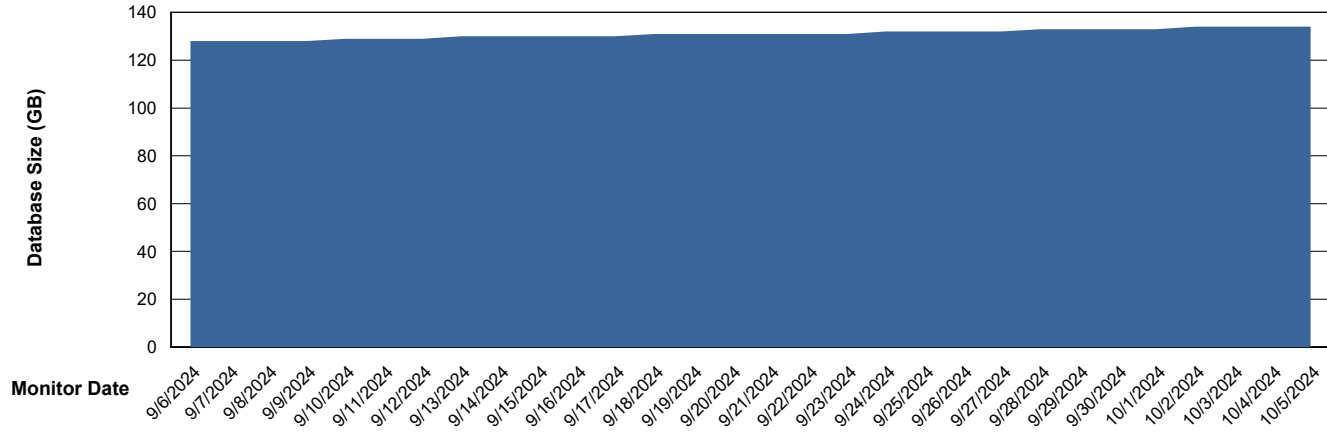

Weekly SLA Customer Report

Customer: CLB OCI AMS Production
Database ID: 196

Database Performance: CLB-BI-AMS_ABS1_DB

Weekly SLA Customer Report

Customer: CLB OCI AMS Production
Database ID: 196

Database Performance: CLB-DBS1-AMS_PROD_ABS1

Weekly SLA Customer Report

Customer CLB OCI AMS Production
Database ID 196

DATABASE SIZE CLB-BI-AMS_ABS1_DB

Database growth over last month

DATABASE SIZE CLB-DBS1-AMS_PROD_ABS1

Database growth over last month