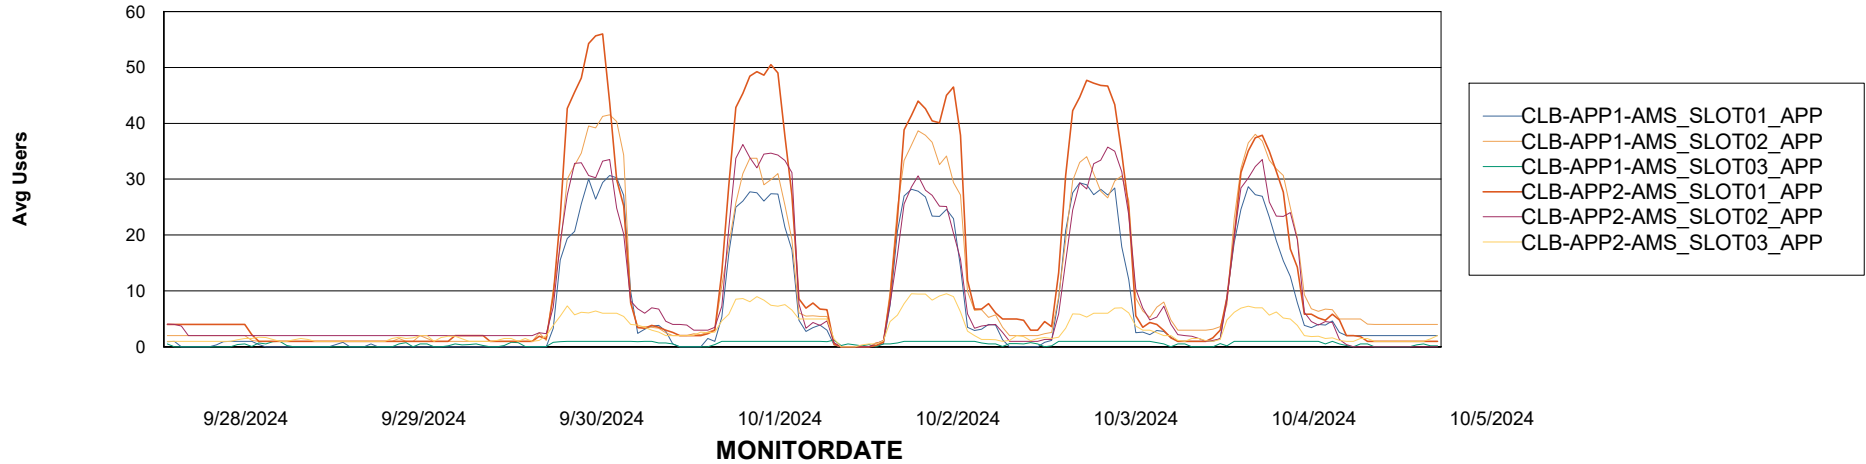

Customer: CLB OCI AMS Production
Database ID: 196

ABSSolute Application Server Services

Avg memory used per ABS Server Service

Avg users per day per ABS server

Weekly SLA Customer Report

Customer CLB OCI AMS Production
Database ID 196