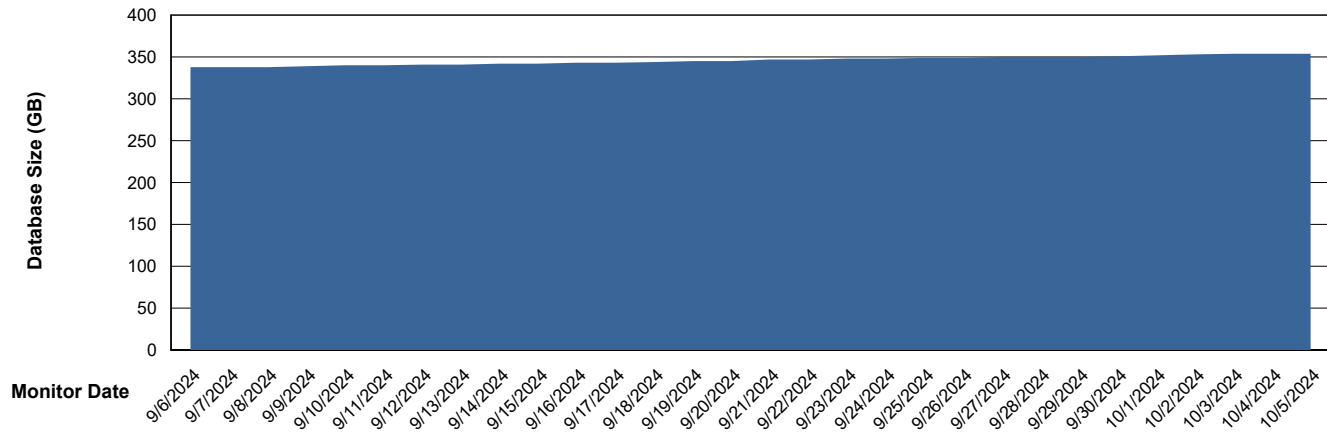

Weekly SLA Customer Report

Customer CLB OCI AMS Production
Database ID 196

DATABASE SIZE CLB-BI-AMS_ABS1_DB

Database growth over last month

DATABASE SIZE CLB-DBS1-AMS_PROD_ABS1

Database growth over last month