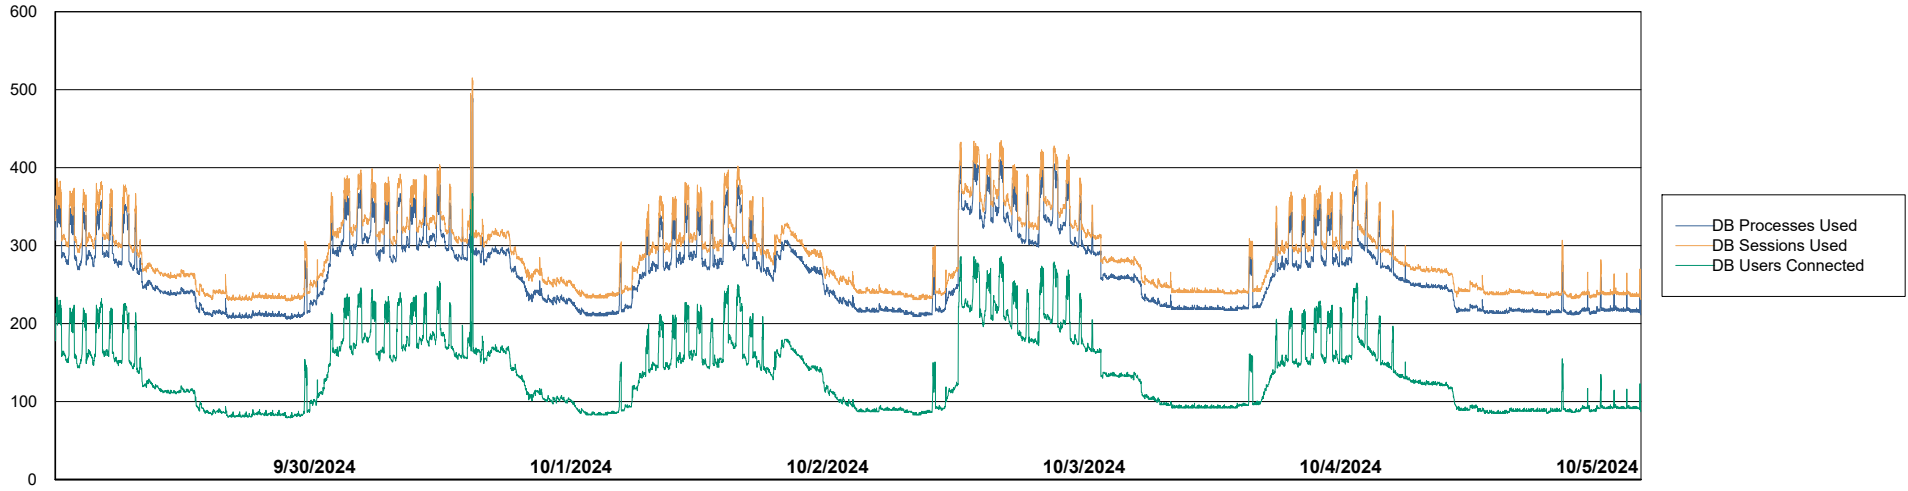

Harddisk Usage BNL_PRD_vm-absa03

	Free disk space on C: (%)	Total disk space on C: (Gb)	Used disk space on C: (Gb)	Free disk space on D: (%)	Total disk space on D: (Gb)	Used disk space on D: (Gb)	Free disk space on E: (%)	Total disk space on E: (Gb)	Used disk space on E: (Gb)
10/5/2024	67	127	42	33	127	85	92	64	5
10/4/2024	67	127	42	33	127	85	92	64	5
10/3/2024	67	127	42	33	127	85	92	64	5
10/2/2024	67	127	42	33	127	85	92	64	5
10/1/2024	67	127	42	33	127	85	92	64	5
9/30/2024	67	127	42	33	127	84	92	64	5
9/29/2024	67	127	42	33	127	84	92	64	5

Weekly SLA Customer Report

Customer BNL_Production
Database ID 83

Database Performance BNLDB_Production

Weekly SLA Customer Report

Customer BNL_Production
Database ID 83

Database Performance BNLDB_Standby

DB Processes Max 4
DB Processes Max 1,000
DB Processes Max 0