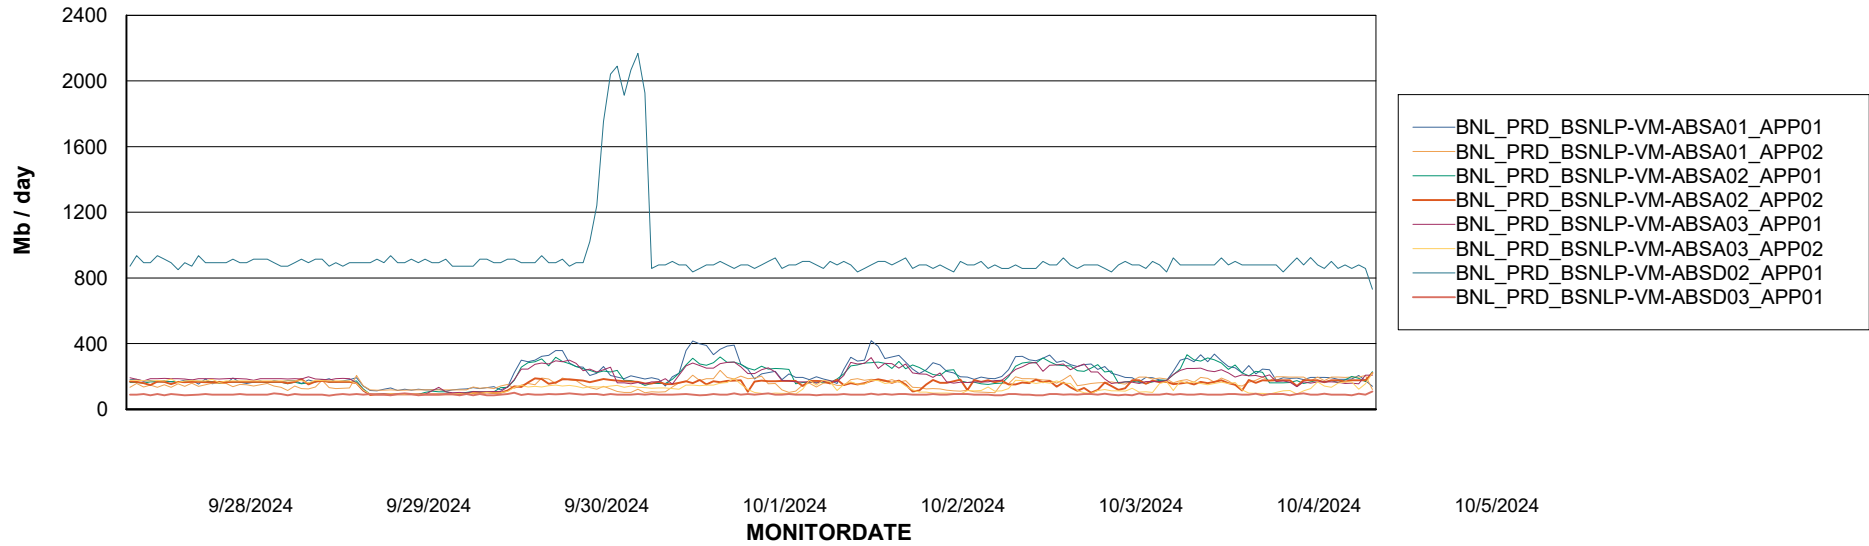

ABSSolute Application Server Services

Avg memory used per ABS Server Service