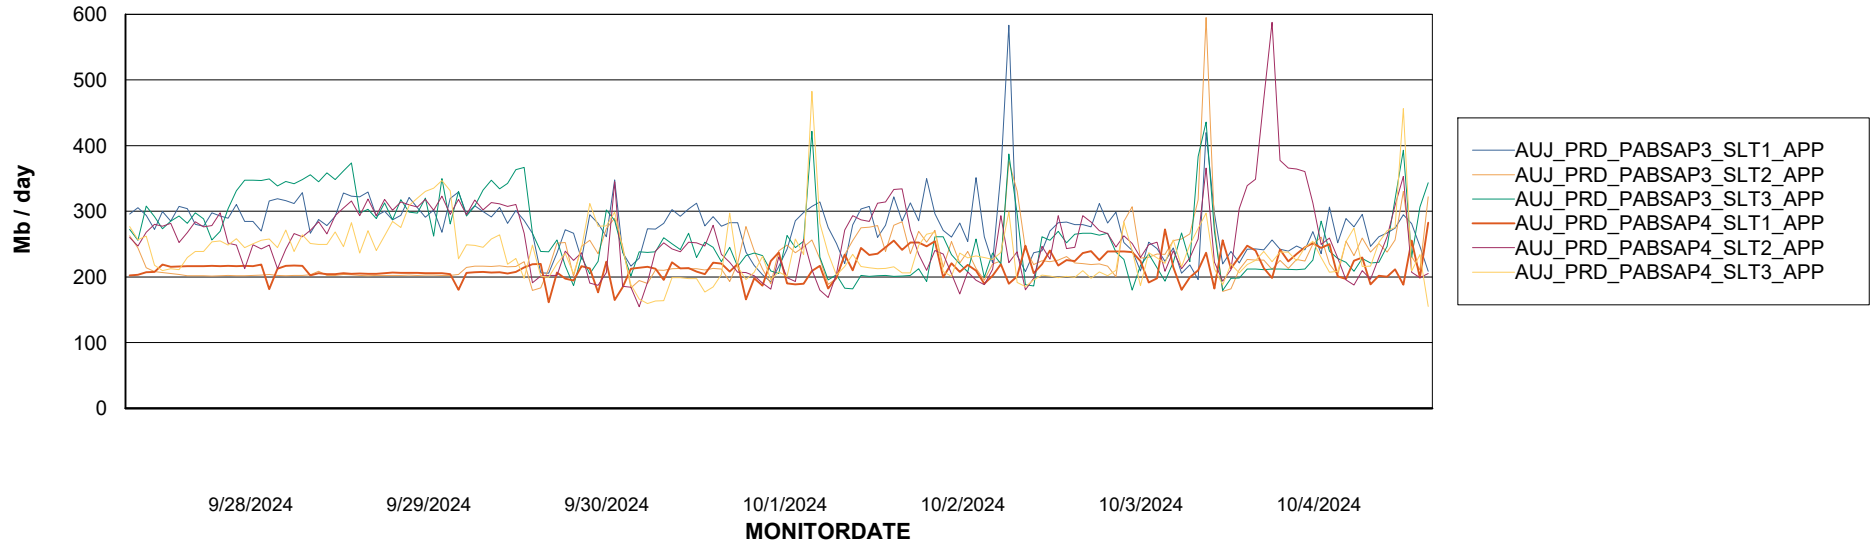

ABSSolute Application Server Services

Avg memory used per ABS Server Service