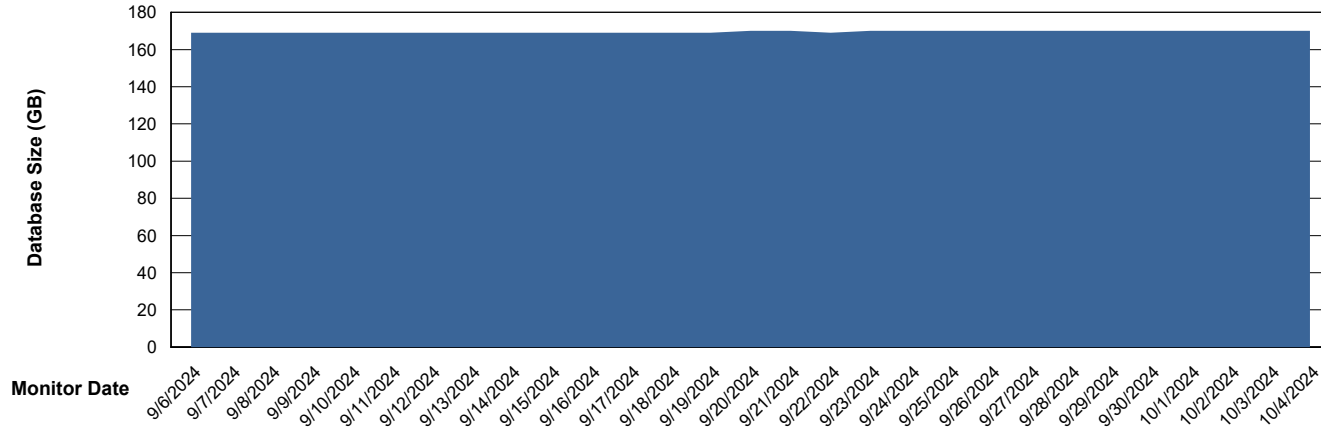

Weekly SLA Customer Report

Customer AUJ_Production_Deprecated
Database ID 185

Database Performance AUJ_BI2_DB

Weekly SLA Customer Report

Customer AUJ_Production_Deprecated
Database ID 185

Database Performance AUJ_DB2_Primary

Weekly SLA Customer Report

Customer AUJ_Production_Deprecated
Database ID 185

DATABASE SIZE AUJ_BI2_DB

Database growth over last month

DATABASE SIZE AUJ_DB2_Primary

Database growth over last month

Weekly SLA Customer Report