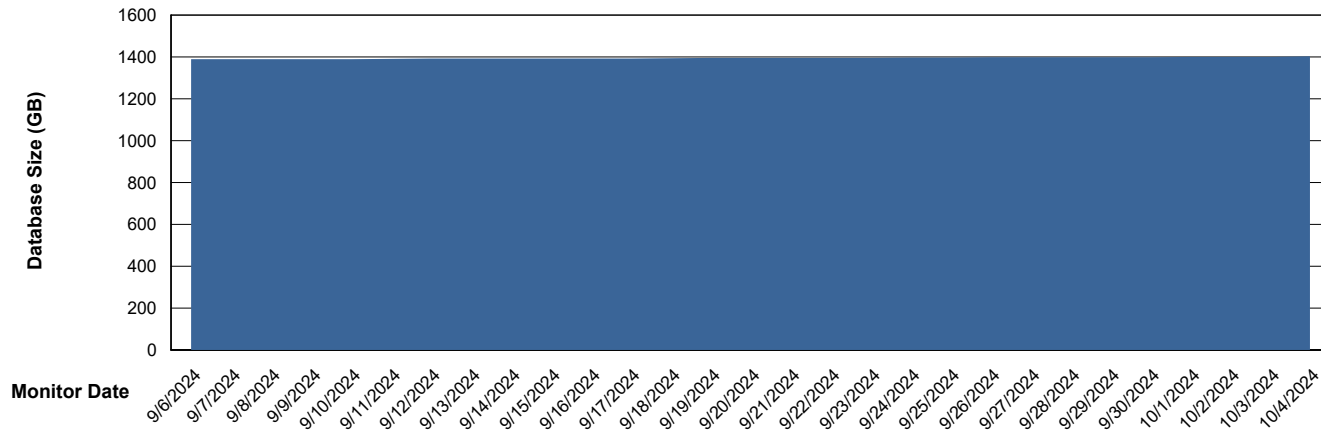

Weekly SLA Customer Report

Customer AUJ_Production_Deprecated
Database ID 185

DATABASE SIZE AUJ_BI2_DB

Database growth over last month

DATABASE SIZE AUJ_DB2_Primary

Database growth over last month

Weekly SLA Customer Report