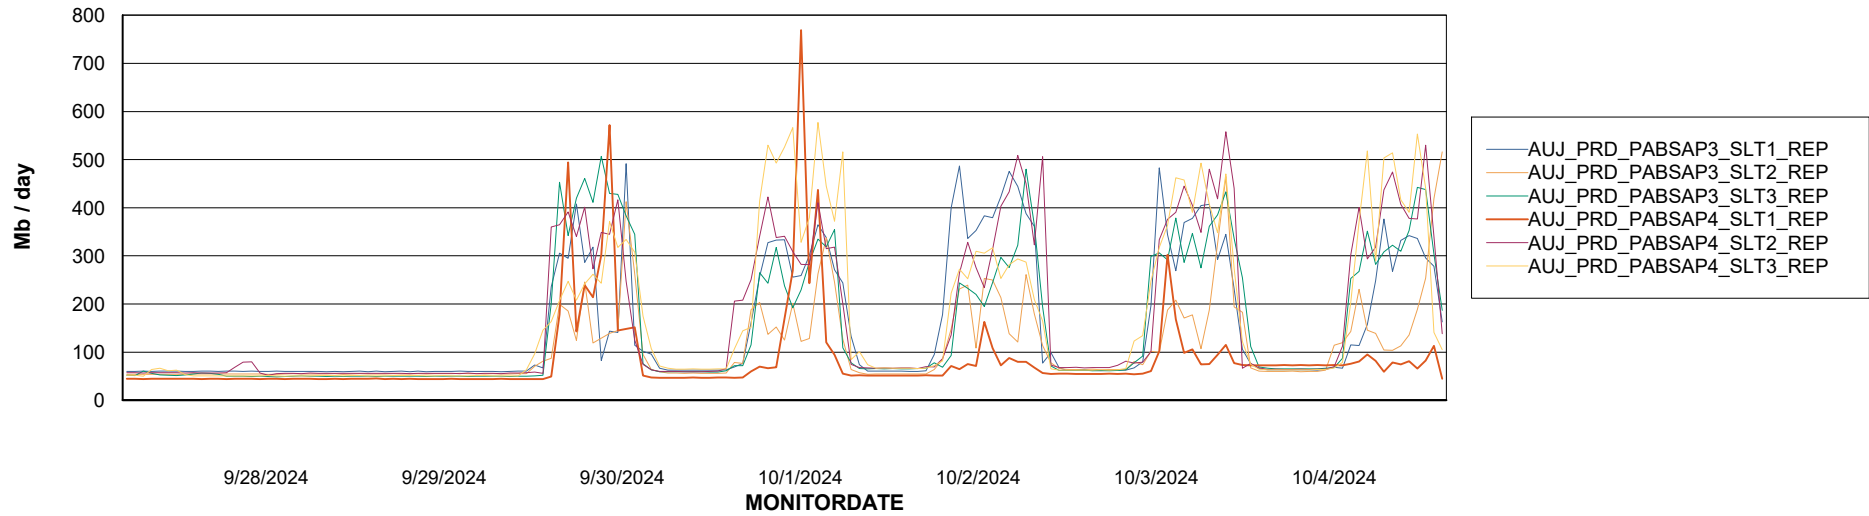

ABSSolute Application ReportServer Services

Avg memory used per ReportServer Service