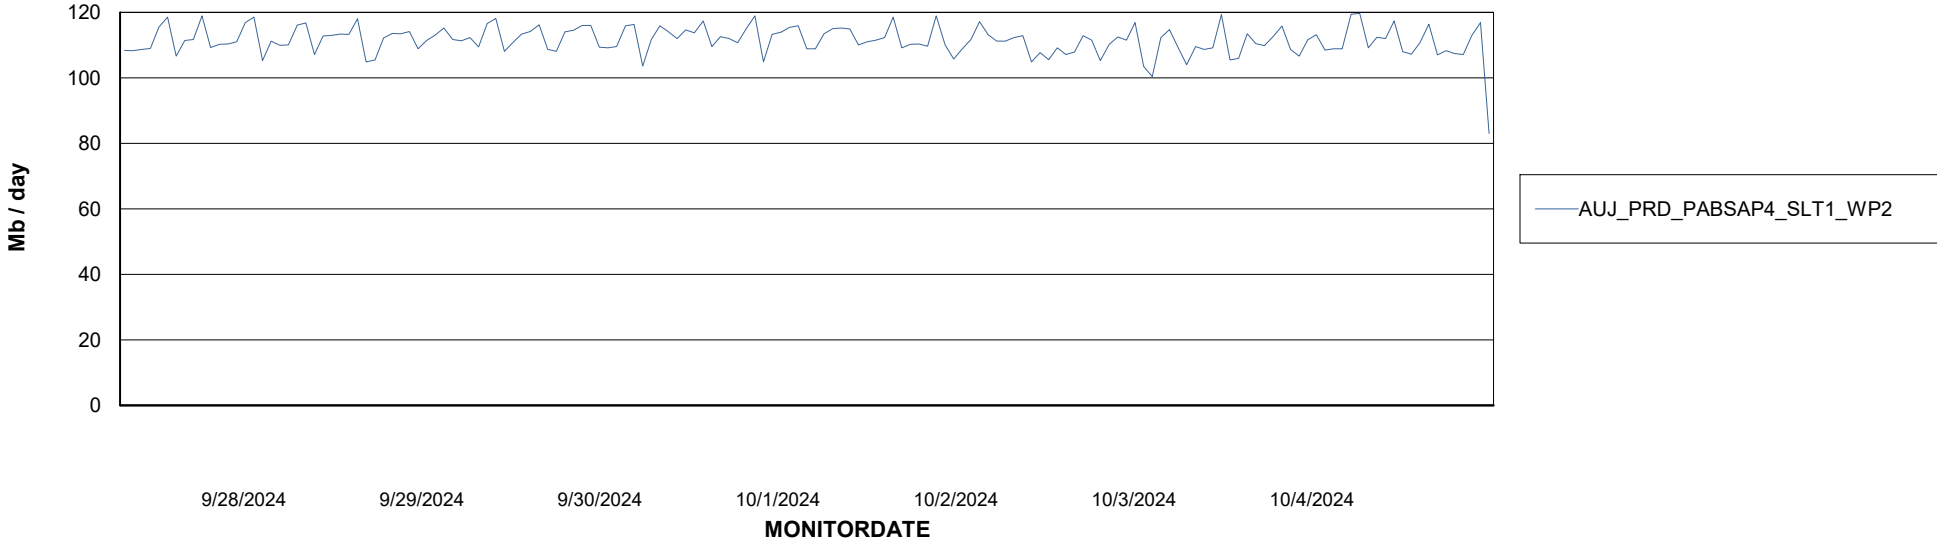

ABSSolute Web Component Services

Avg memory used per ABS Web component