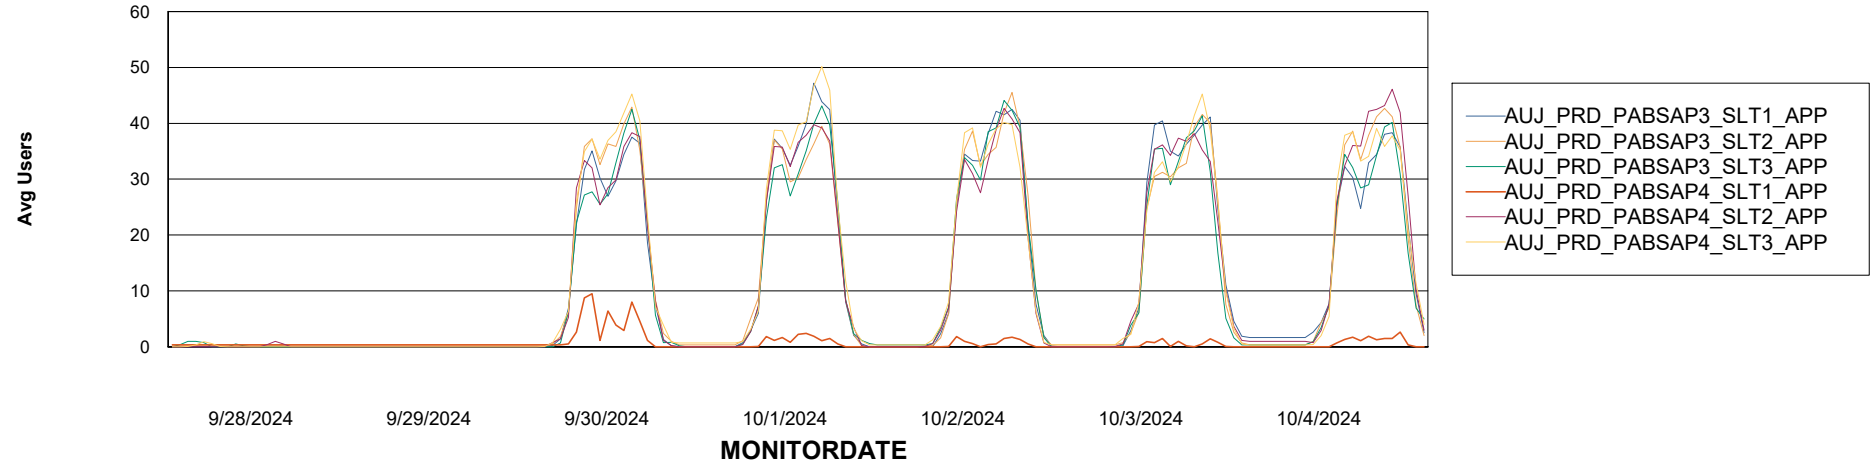

Weekly SLA Customer Report

Customer AUJ_Production_Deprecated
Database ID 185

ABSSolute Application Server Services

Avg memory used per ABS Server Service

Avg users per day per ABS server

Weekly SLA Customer Report