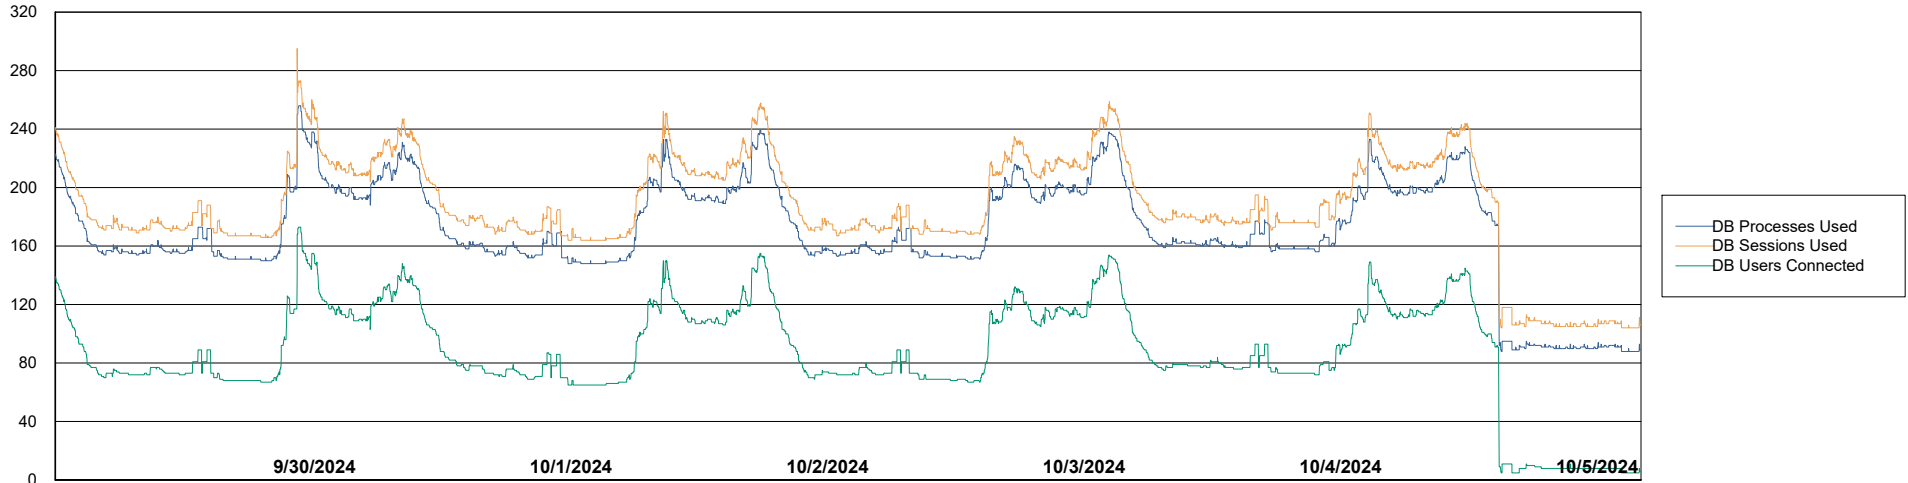

Weekly SLA Customer Report

Customer AUJ_Production_Deprecated
Database ID 185

Database Performance AUJ_BI2_DB

Weekly SLA Customer Report

Customer AUJ_Production_Deprecated
Database ID 185

Database Performance AUJ_DB2_Primary

Weekly SLA Customer Report

Customer AUJ_Production_Deprecated
Database ID 185

DATABASE SIZE AUJ_BI2_DB

Database growth over last month

DATABASE SIZE AUJ_DB2_Primary

Database growth over last month

Weekly SLA Customer Report