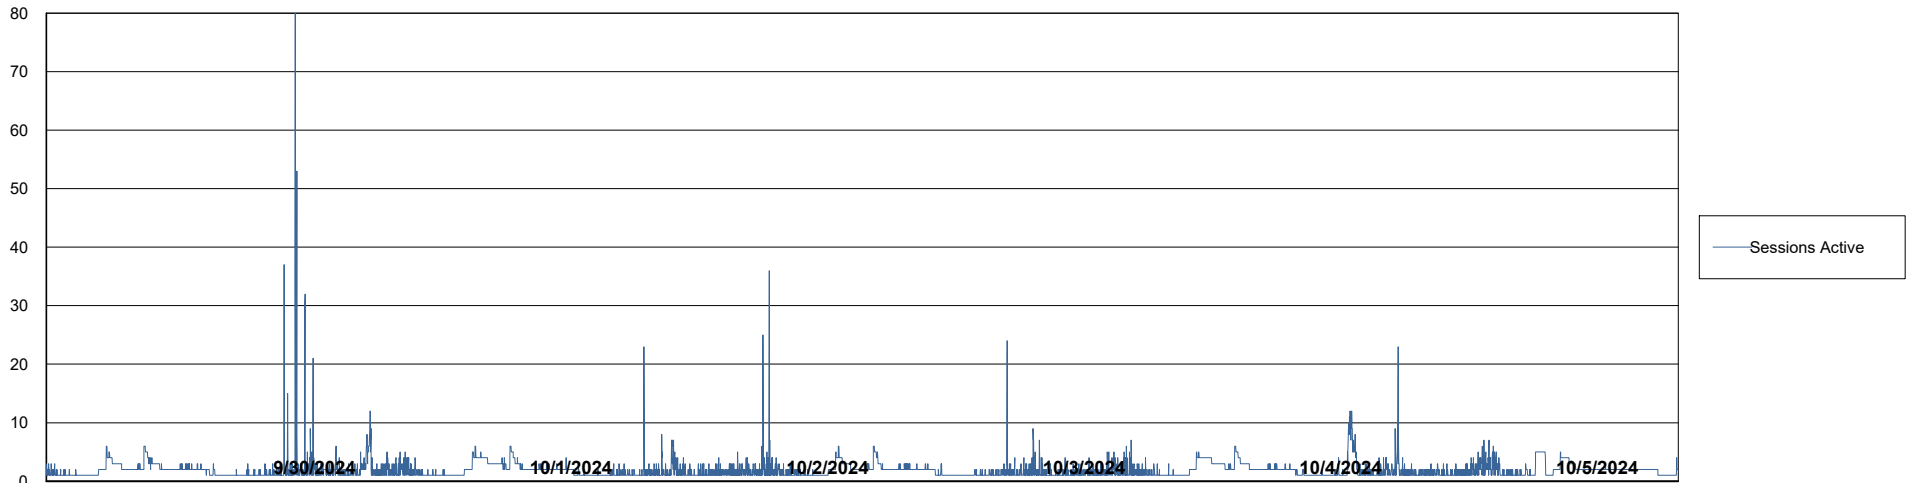

Weekly SLA Customer Report

Customer AUJ_Production_Deprecated
Database ID 185

Database Performance AUJ_BI2_DB

Weekly SLA Customer Report

Customer AUJ_Production_Deprecated
Database ID 185

Database Performance AUJ_DB2_Primary