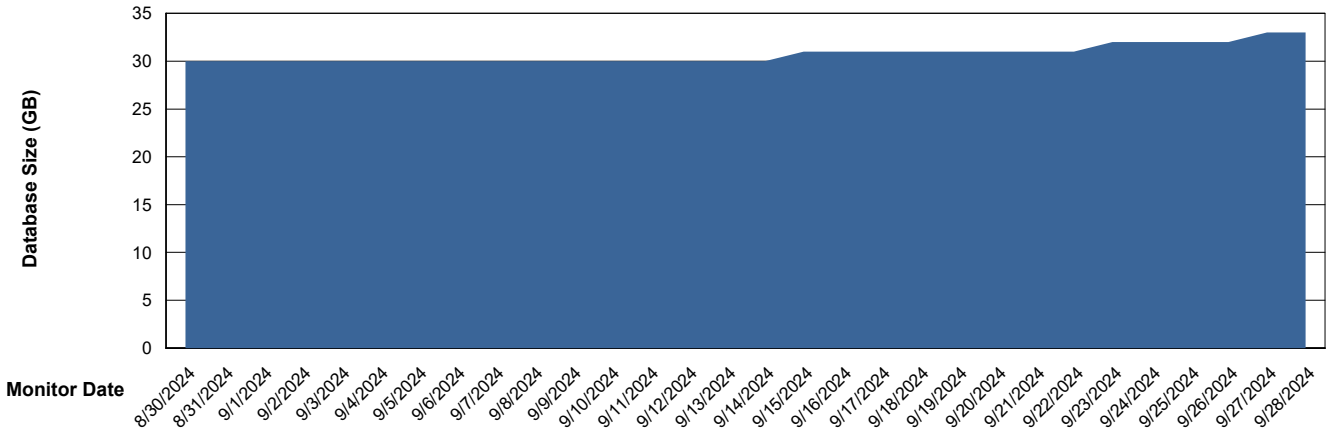

DB Processes Max 4
DB Processes Max 1,000
DB Processes Max 0

Weekly SLA Customer Report

Customer XMX Production (24/7)
 Database ID 146

DATABASE SIZE XMX_PROD_ABSDB01_PRDB_ABS1

Database growth over last month

Database Tablespace XMX_PROD_ABSDB01_PRDB_ABS1

Date	Tablespace Name	Filesize (Gb)	Usedsize (Gb)	Percentage free
9/28/2024	ABSDATA	19	15	22
	INDX	8	0	100
9/27/2024	ABSDATA	19	15	23
	INDX	8	0	100
9/26/2024	ABSDATA	19	15	23
	INDX	8	0	100
9/25/2024	ABSDATA	19	15	23
	INDX	8	0	100
9/24/2024	ABSDATA	19	14	24
	INDX	8	0	100
9/23/2024	ABSDATA	16	14	10
	INDX	8	0	100
9/22/2024	ABSDATA	16	14	11
	INDX	8	0	100