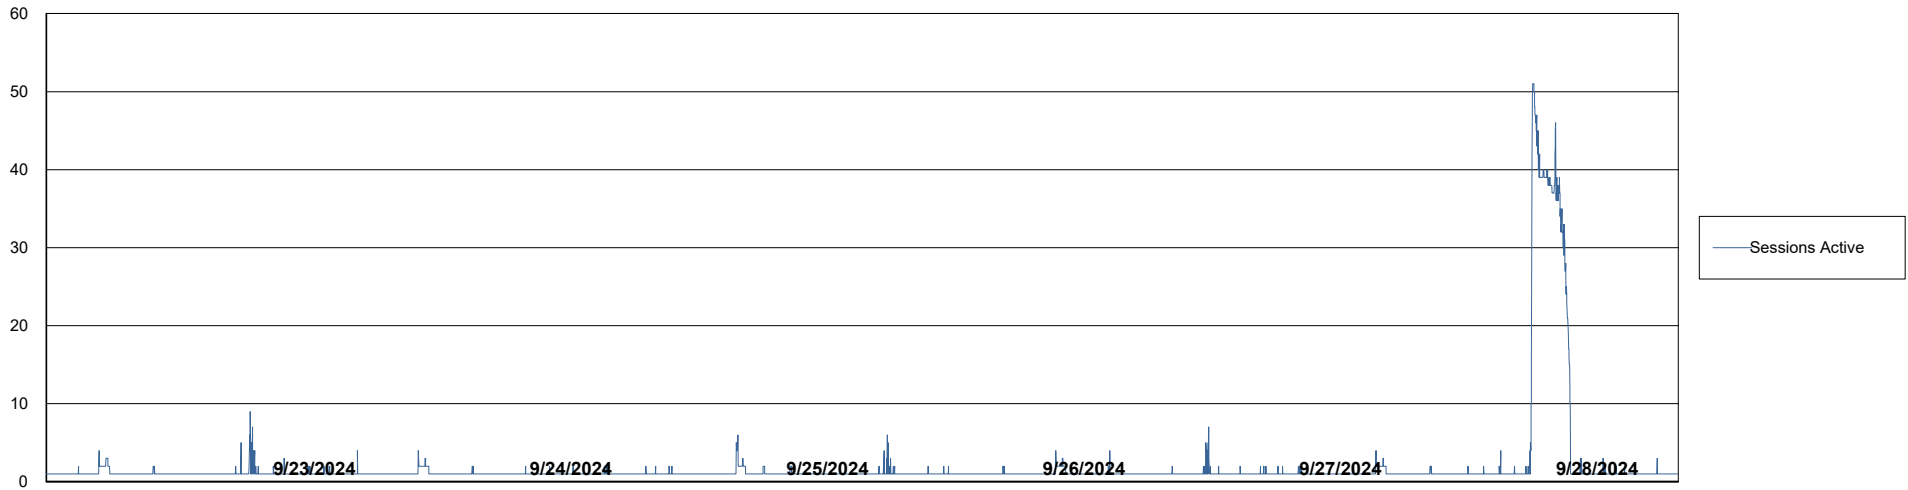

Harddisk Usage XMX_PROD_ABSWEB02

	Free disk space on / (%)	Total disk space on / (Gb)	Used disk space on / (Gb)	Free disk space on /abs (%)	Total disk space on /abs (Gb)	Used disk space on /abs (Gb)
9/28/2024	95	150	7	88	50	6
9/27/2024	95	150	7	88	50	6
9/26/2024	95	150	7	88	50	6
9/25/2024	95	150	7	88	50	6
9/24/2024	95	150	7	88	50	6
9/23/2024	95	150	7	88	50	6
9/22/2024	95	150	7	88	50	6

Weekly SLA Customer Report

Customer XMX Production (24/7)
Database ID 146

Database Performance XMX_PROD_ABSDB01_PRDB_ABS1

Weekly SLA Customer Report

Customer XMX Production (24/7)
Database ID 146

Database Performance XMX_PROD_ABSDB02_SBDB_HSBABS1