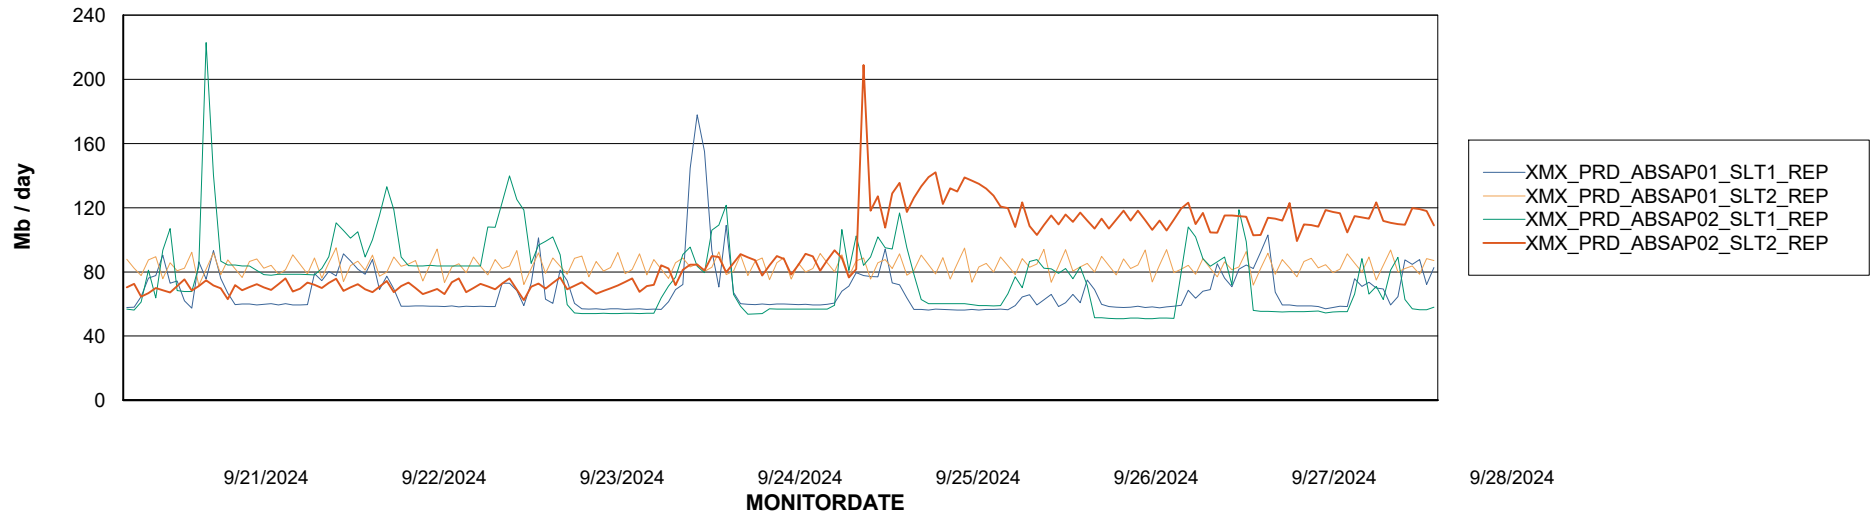

ABSSolute Application ReportServer Services

Avg memory used per ReportServer Service