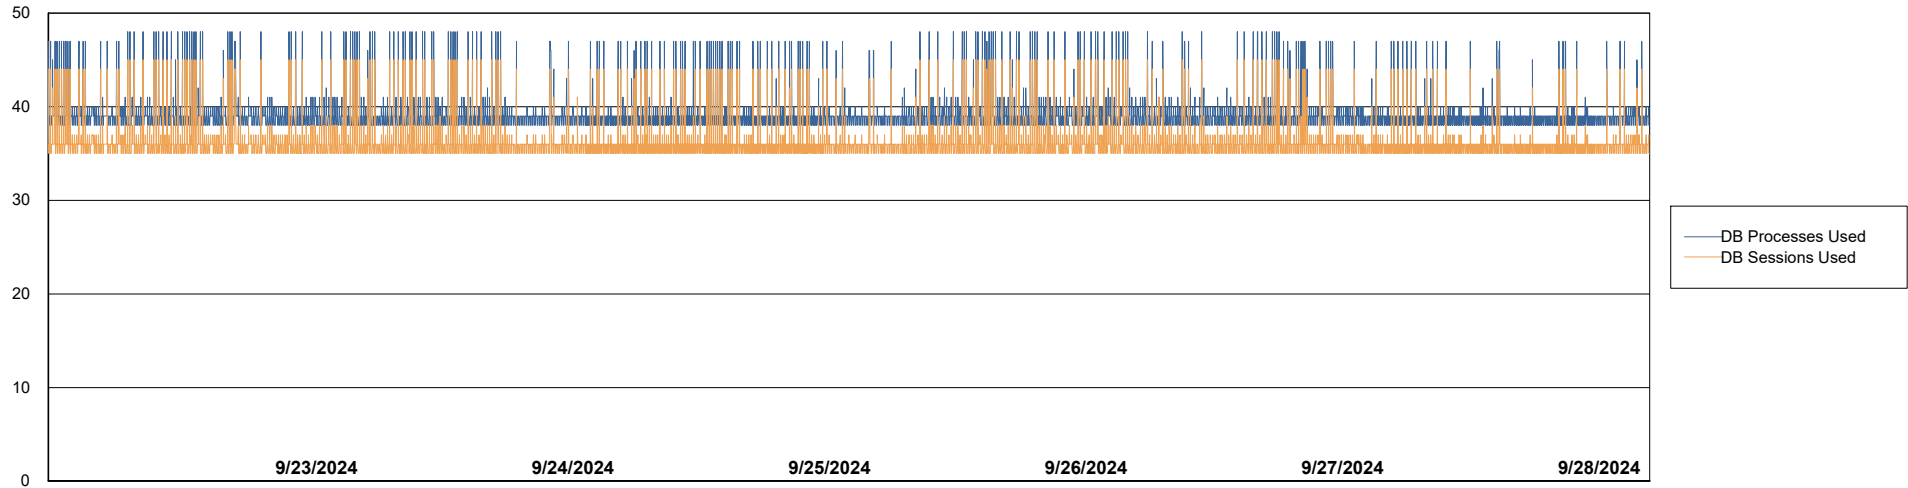

Database Performance VOS_PRD_ABSORA2-2022_HSBABS1

DB Processes Max 1,000