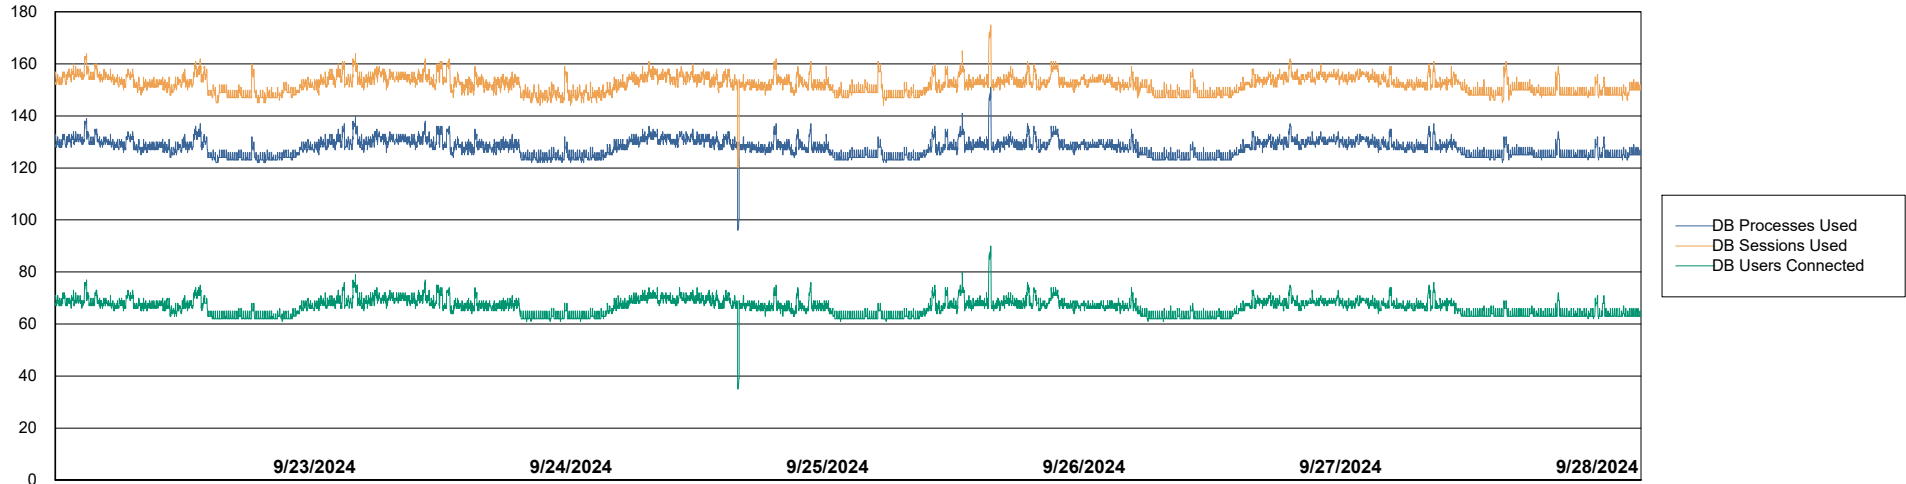

Weekly SLA Customer Report

Customer VOS_Production
Database ID 143

Database Performance VOS_PRD_ABSBI-2018_ABS1

Weekly SLA Customer Report

Customer VOS_Production
Database ID 143

Database Performance VOS_PRD_ABSORA1-2022_ABS1