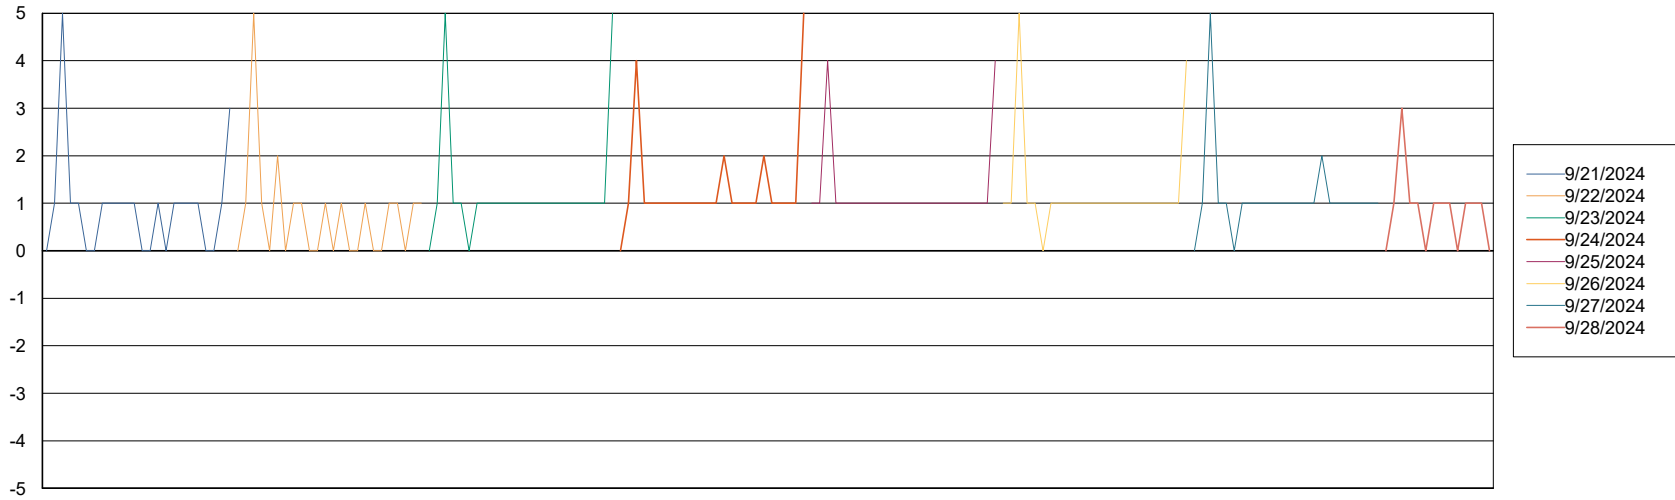

Standby Database Health VOS_Production

Recovery lag for last 7 days