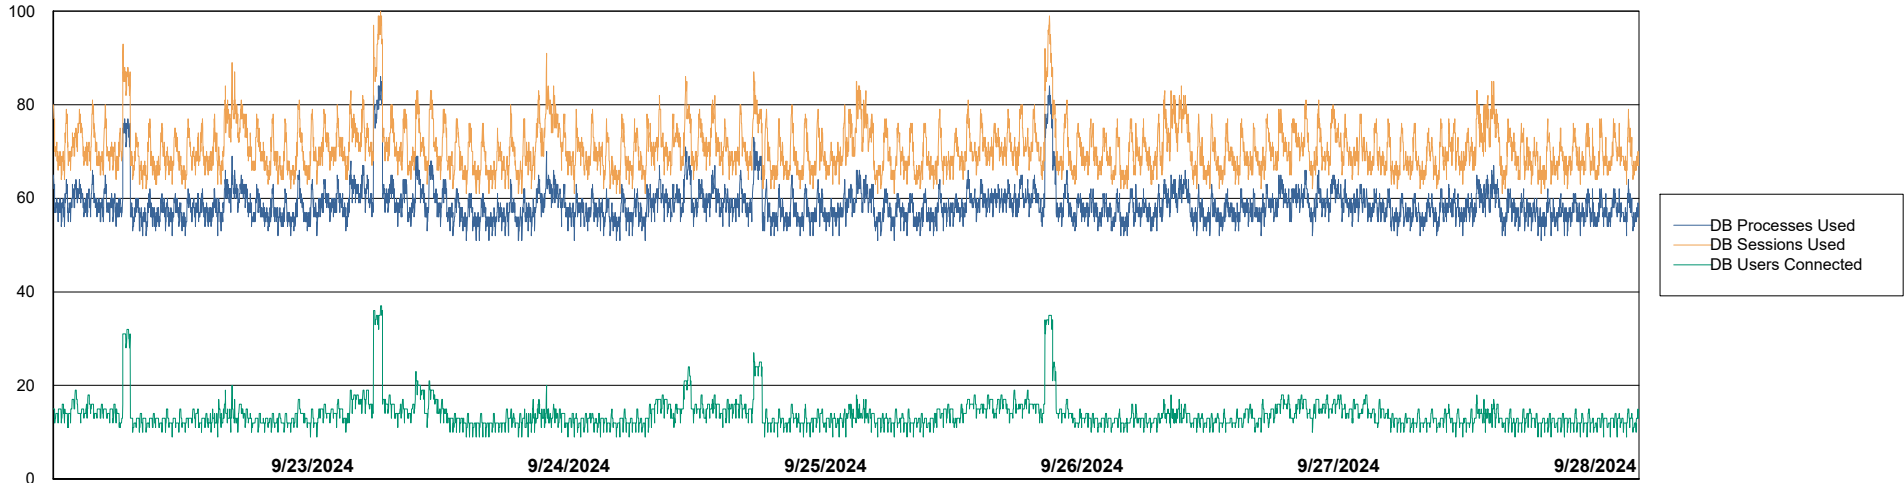

Database Performance VOS_PRD_ABSBI-2018_ABS1