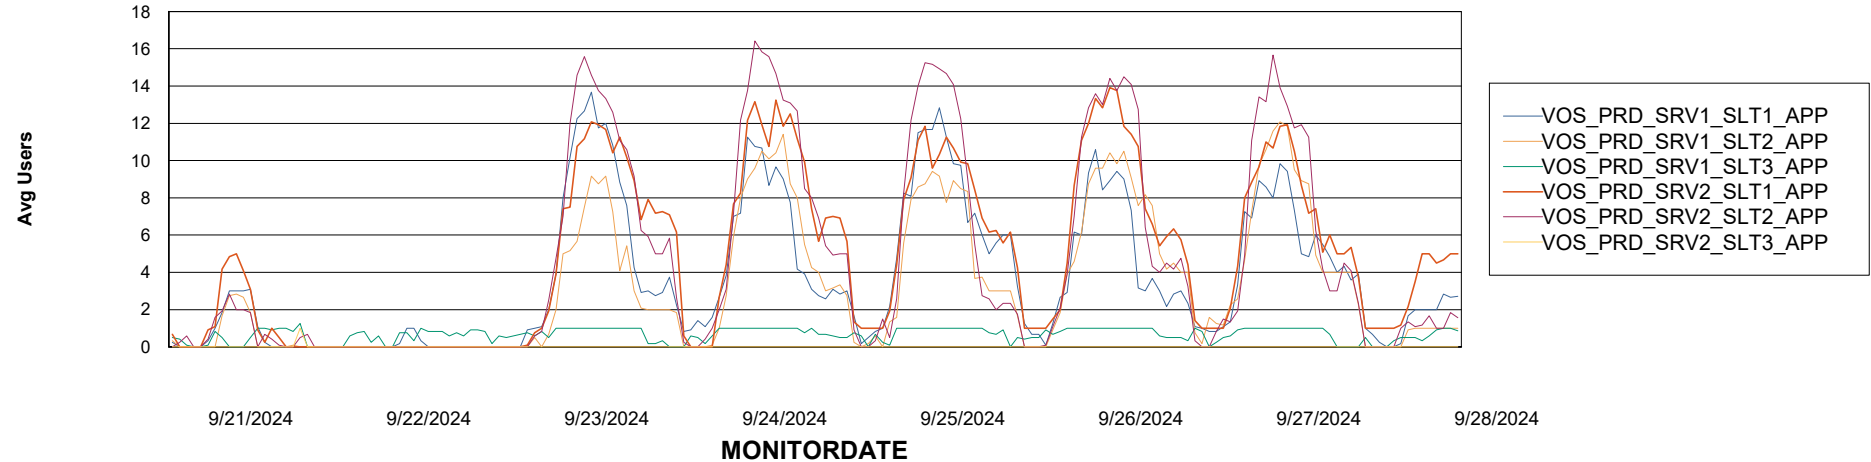

Avg users per day per ABS server