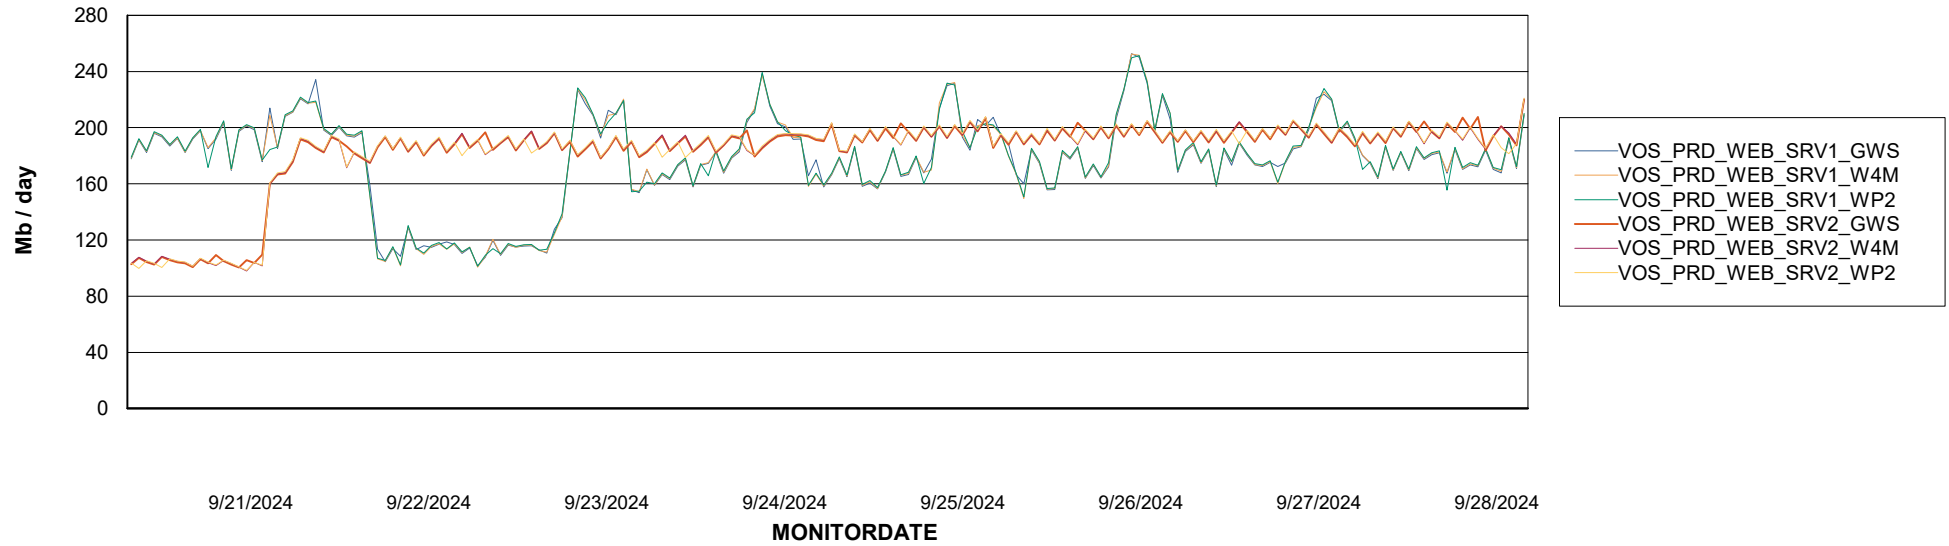

ABSSolute Web Component Services

Avg memory used per ABS Web component