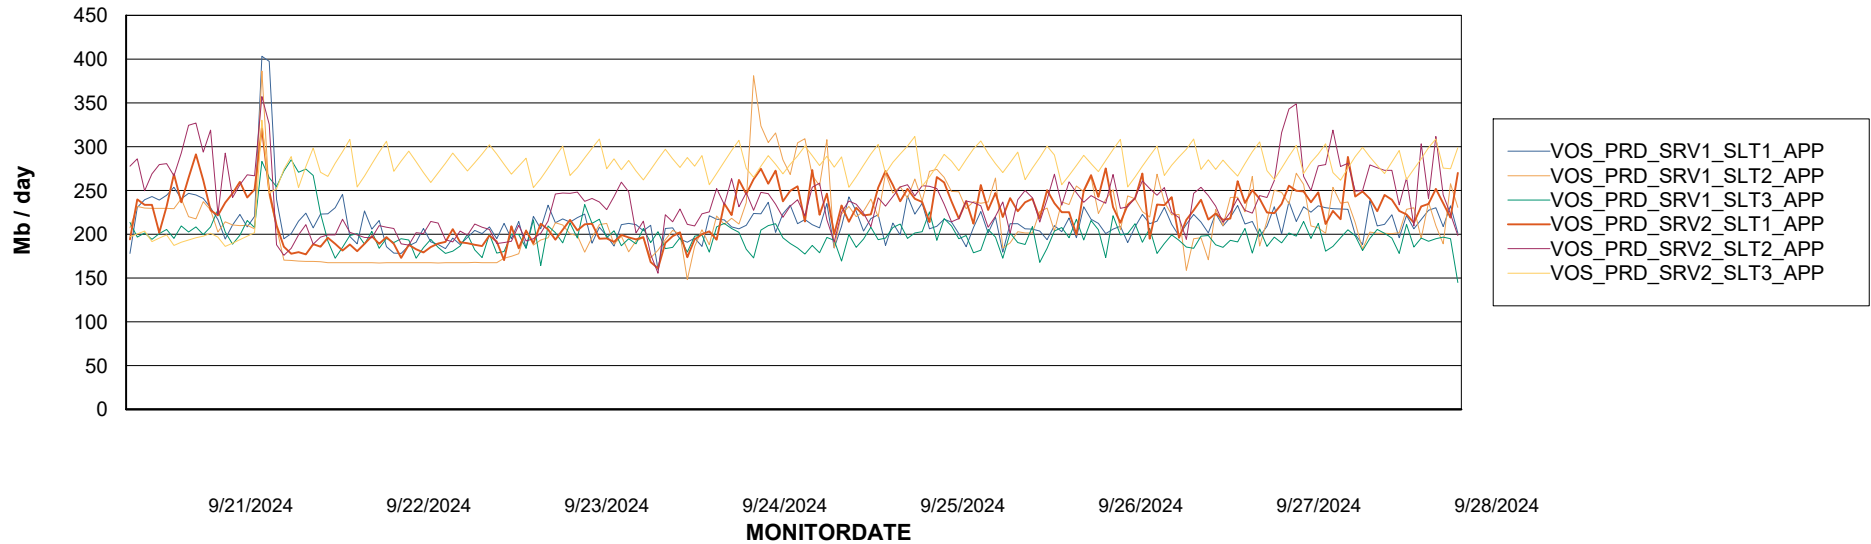

ABSSolute Application Server Services

Avg memory used per ABS Server Service