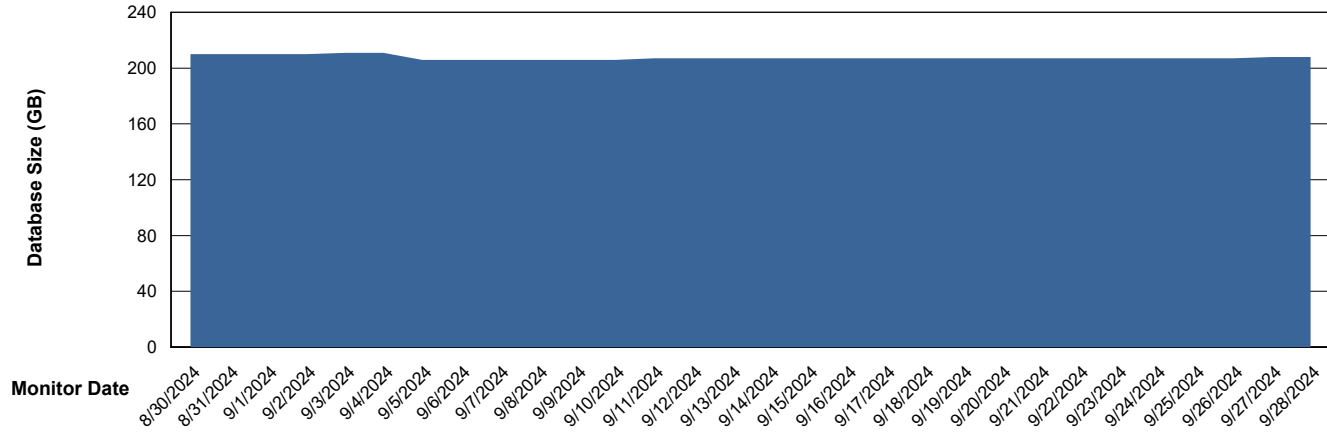

DATABASE SIZE VOS_PRD_ABSBI-2018_ABS1

Database growth over last month