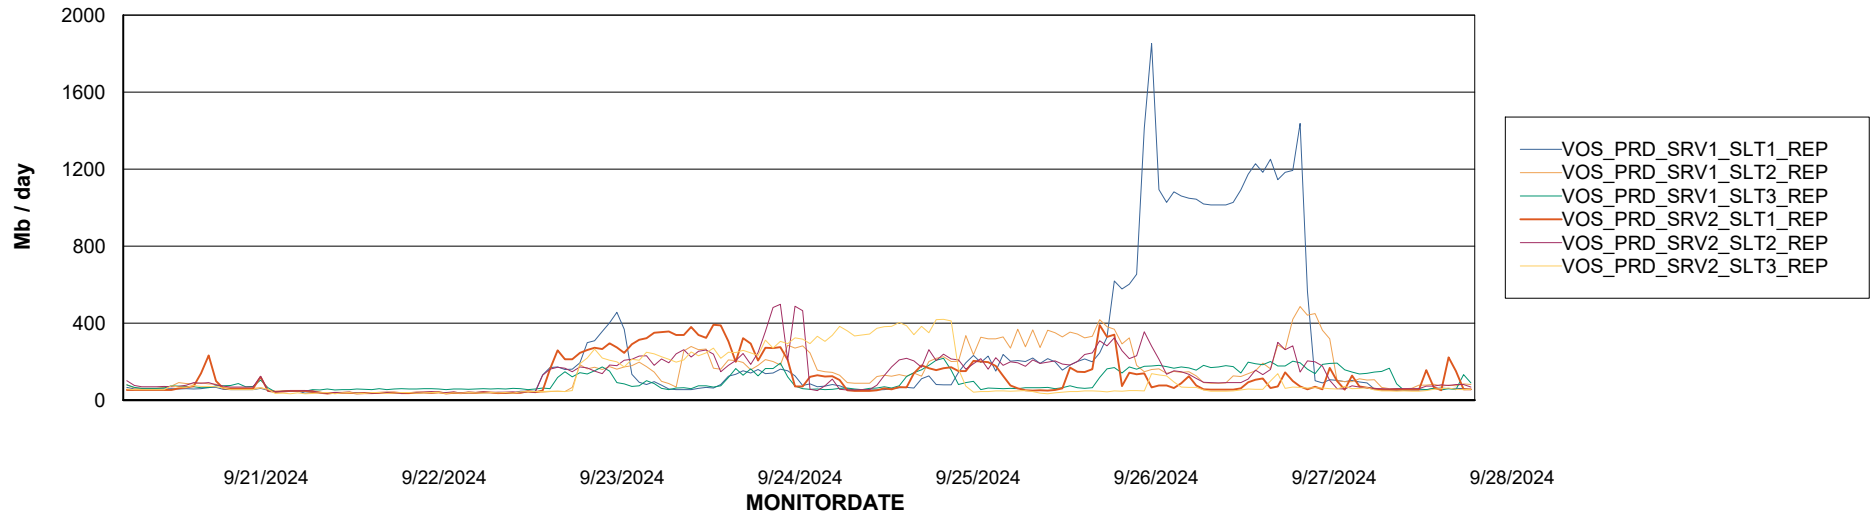

Avg memory used per ABS Server Service

Avg users per day per ABS server

Weekly SLA Customer Report

Customer VOS_Production
Database ID 143

ABSSolute Application ReportServer Services

Avg memory used per ReportServer Service