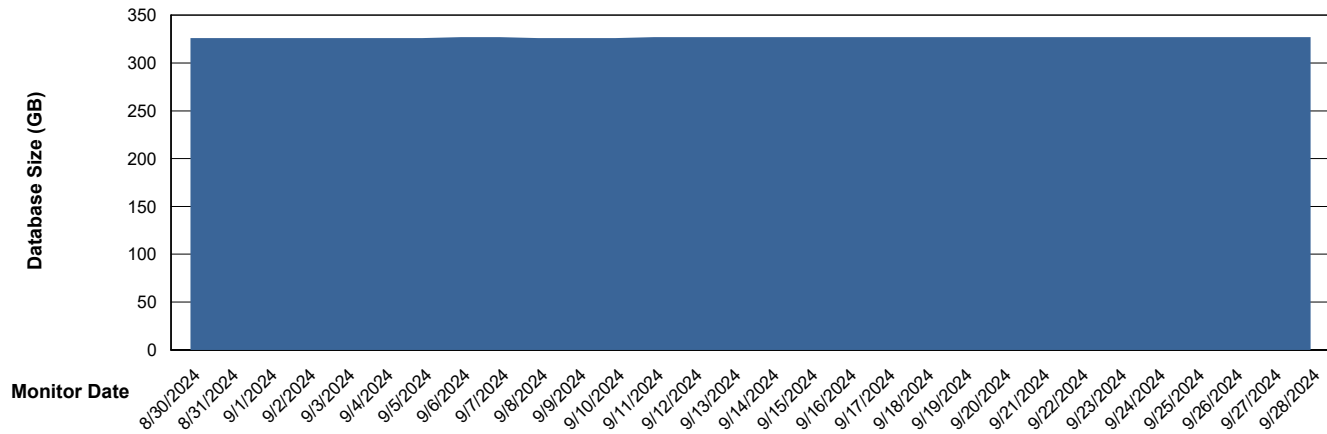

DATABASE SIZE VOS_PRD_ABSORA1-2022_ABS1

Database growth over last month