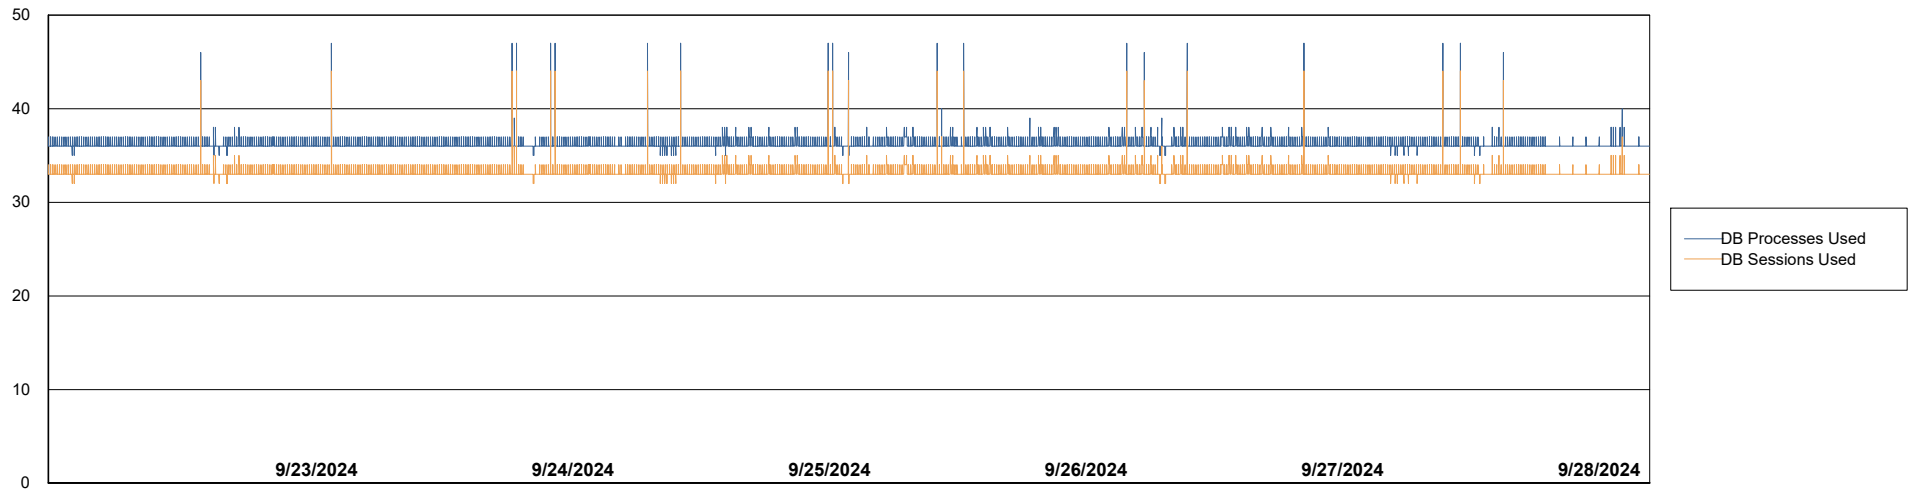

Weekly SLA Customer Report

Customer VEN_Production
Database ID 35

Database Performance VENDB_Production_ABS1

Weekly SLA Customer Report

Customer VEN_Production
Database ID 35

Database Performance VENDB_Standby_ABS1_SB

DB Processes Max 300

Weekly SLA Customer Report

Customer VEN_Production
 Database ID 35

DATABASE SIZE VENABLE_Production_ABS1

Database growth over last month

Database Tablespace VENABLE_Production_ABS1

Date	Tablespace Name	Filesize (Gb)	Usedsize (Gb)	Percentage free
9/28/2024	ABSDATA	240	198	17
	INDX	223	187	16
9/27/2024	ABSDATA	240	198	17
	INDX	223	187	16
9/26/2024	ABSDATA	240	198	17
	INDX	223	187	16
9/25/2024	ABSDATA	240	198	17
	INDX	223	187	16
9/24/2024	ABSDATA	240	198	17
	INDX	223	186	16
9/23/2024	ABSDATA	240	198	17
	INDX	223	186	16
9/22/2024	ABSDATA	240	198	17
	INDX	223	186	16