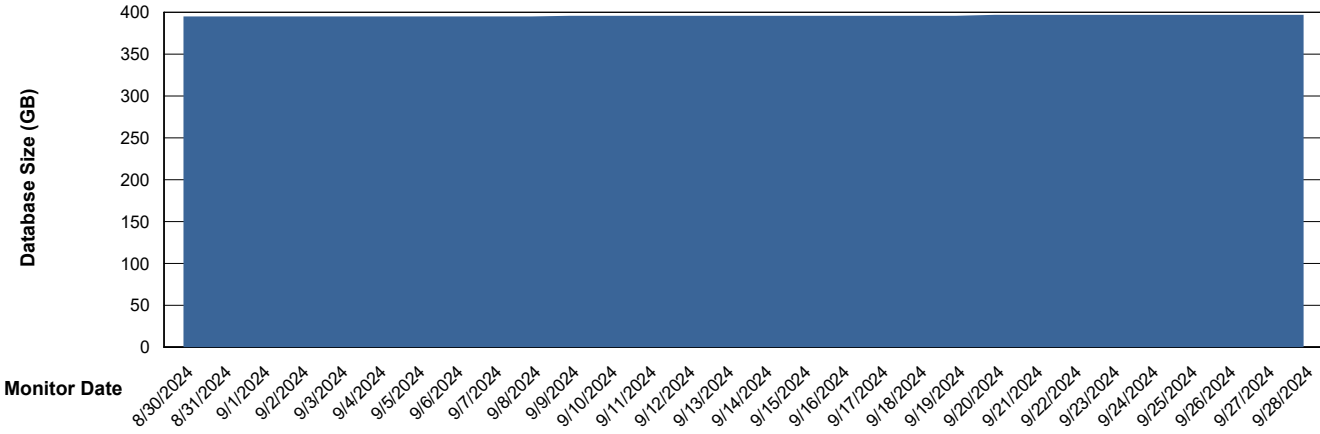

DB Processes Max 300

Weekly SLA Customer Report

Customer VEN_Production
 Database ID 35

DATABASE SIZE VENABLE_Production_ABS1

Database growth over last month

Database Tablespace VENABLE_Production_ABS1

Date	Tablespace Name	Filesize (Gb)	Usedsize (Gb)	Percentage free
9/28/2024	ABSDATA	240	198	17
	INDX	223	187	16
9/27/2024	ABSDATA	240	198	17
	INDX	223	187	16
9/26/2024	ABSDATA	240	198	17
	INDX	223	187	16
9/25/2024	ABSDATA	240	198	17
	INDX	223	187	16
9/24/2024	ABSDATA	240	198	17
	INDX	223	186	16
9/23/2024	ABSDATA	240	198	17
	INDX	223	186	16
9/22/2024	ABSDATA	240	198	17
	INDX	223	186	16

Weekly SLA Customer Report

Customer VEN_Production
Database ID 35

Standby Database Health VEN_Production

Recovery lag for last 7 days