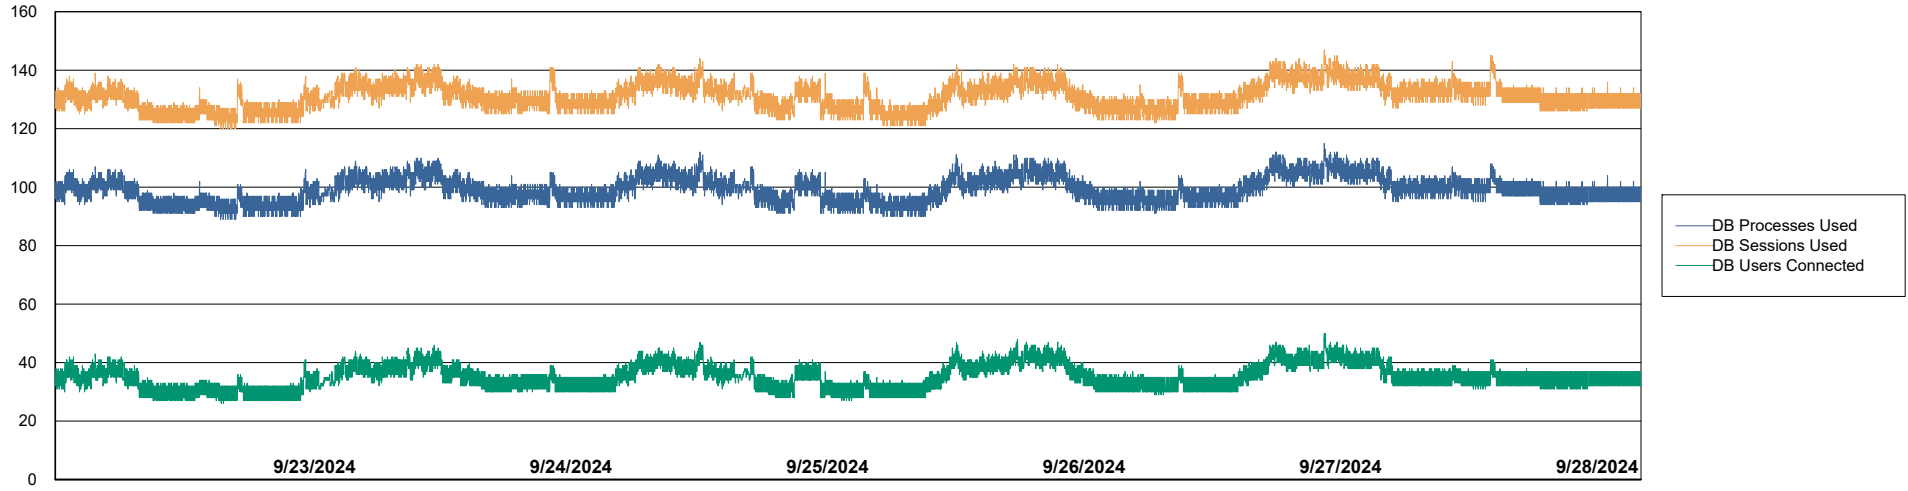

Harddisk Usage VEN_PRD_VENABS07_SB-DB

	Free disk space on C: (%)	Total disk space on C: (Gb)	Used disk space on C: (Gb)	Free disk space on D: (%)	Total disk space on D: (Gb)	Used disk space on D: (Gb)	Free disk space on E: (%)	Total disk space on E: (Gb)	Used disk space on E: (Gb)
9/28/2024	33	102	68	23	1,100	852	93	400	29
9/27/2024	34	102	68	23	1,100	852	93	400	30
9/26/2024	34	102	67	23	1,100	852	91	400	36
9/25/2024	35	102	66	23	1,100	852	92	400	33
9/24/2024	37	102	65	23	1,100	852	92	400	31
9/23/2024	37	102	64	23	1,100	852	93	400	29
9/22/2024	37	102	64	23	1,100	852	93	400	27

Weekly SLA Customer Report

Customer VEN_Production
Database ID 35

Database Performance VENDB_Production_ABS1

Weekly SLA Customer Report

Customer VEN_Production
Database ID 35

Database Performance VENDB_Standby_ABS1_SB