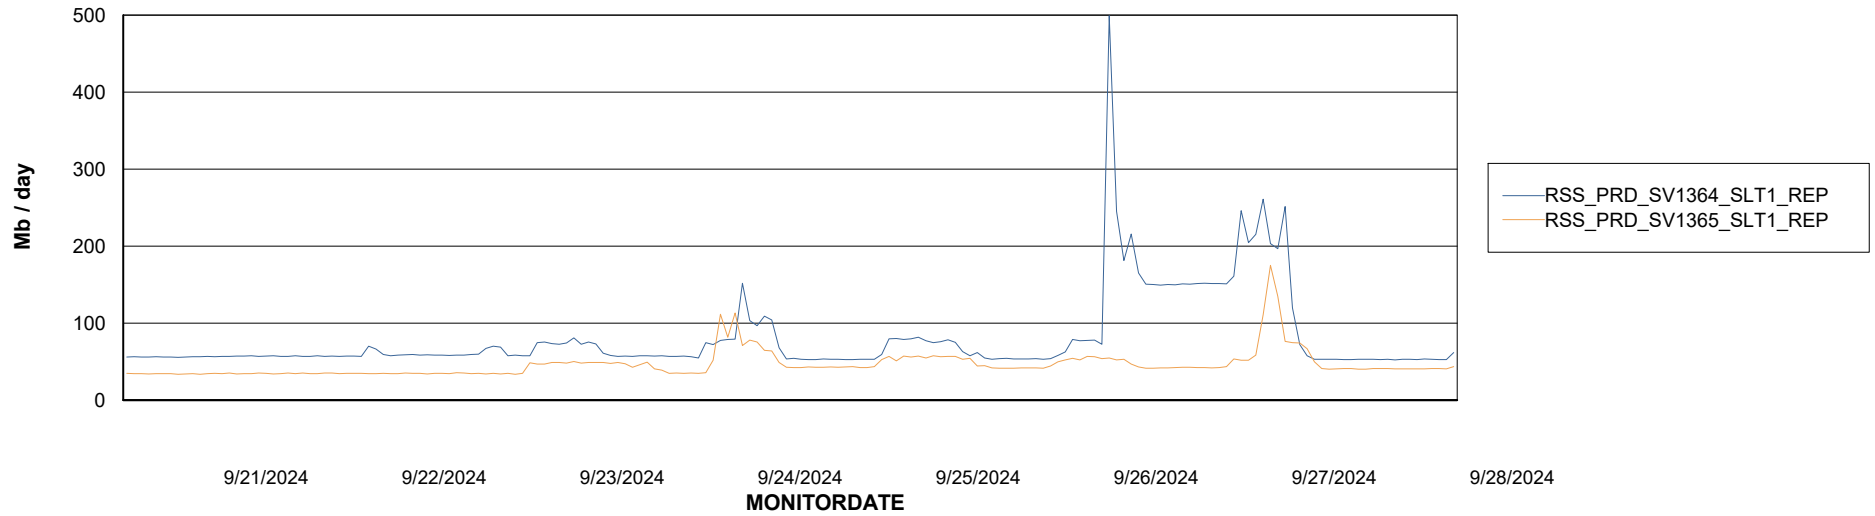

Avg memory used per ABS Server Service

Avg users per day per ABS server

Weekly SLA Customer Report

Customer RSS Production
Database ID 52

ABSSolute Application ReportServer Services

Avg memory used per ReportServer Service