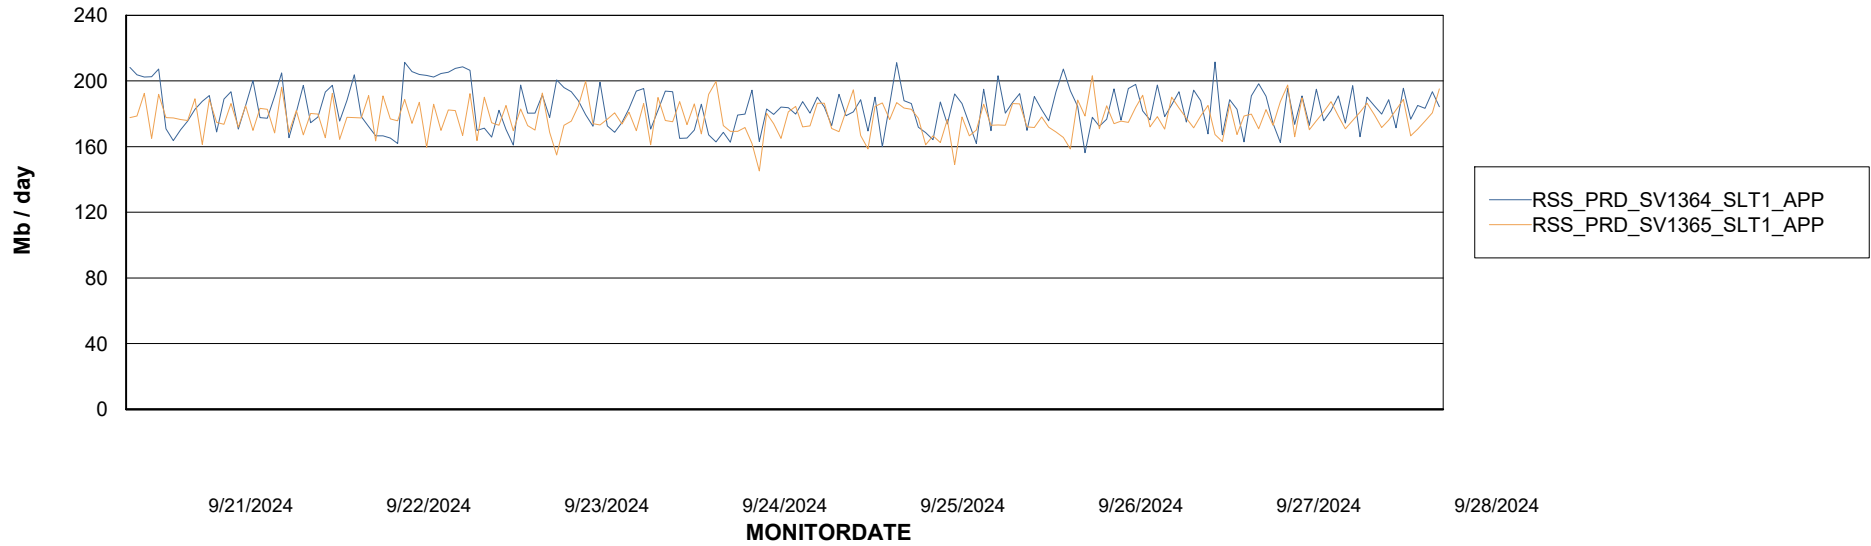

ABSSolute Application Server Services

Avg memory used per ABS Server Service