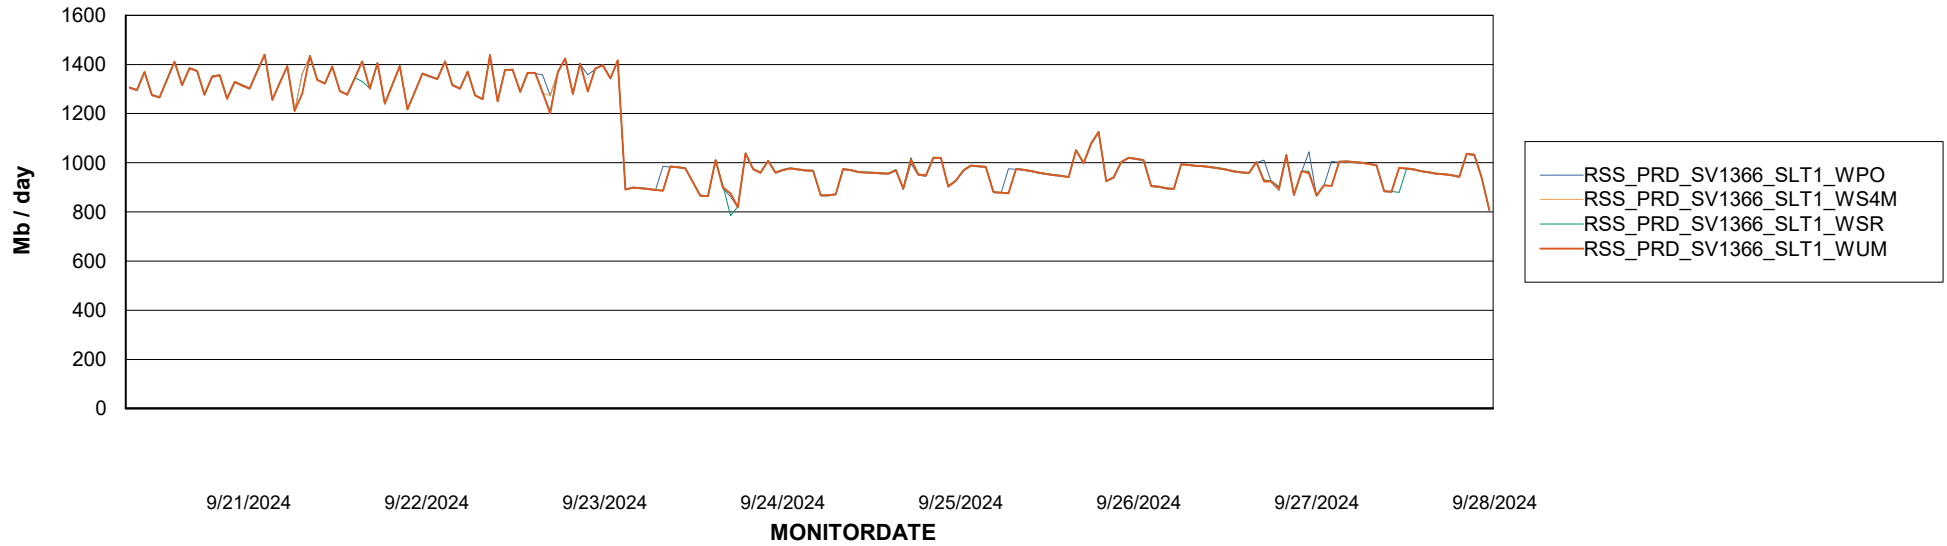

ABSSolute Web Component Services

Avg memory used per ABS Web component