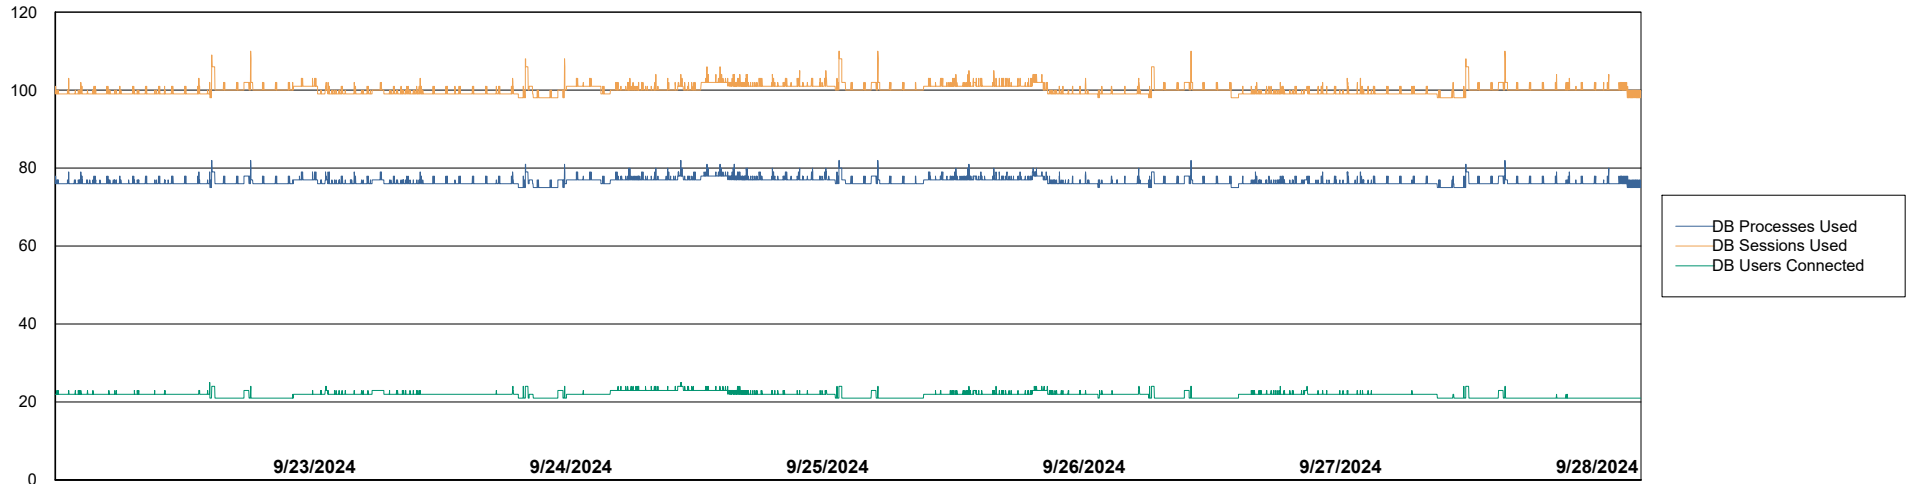

Database Performance RSS_PRD_SV1364_PRD_ABS1