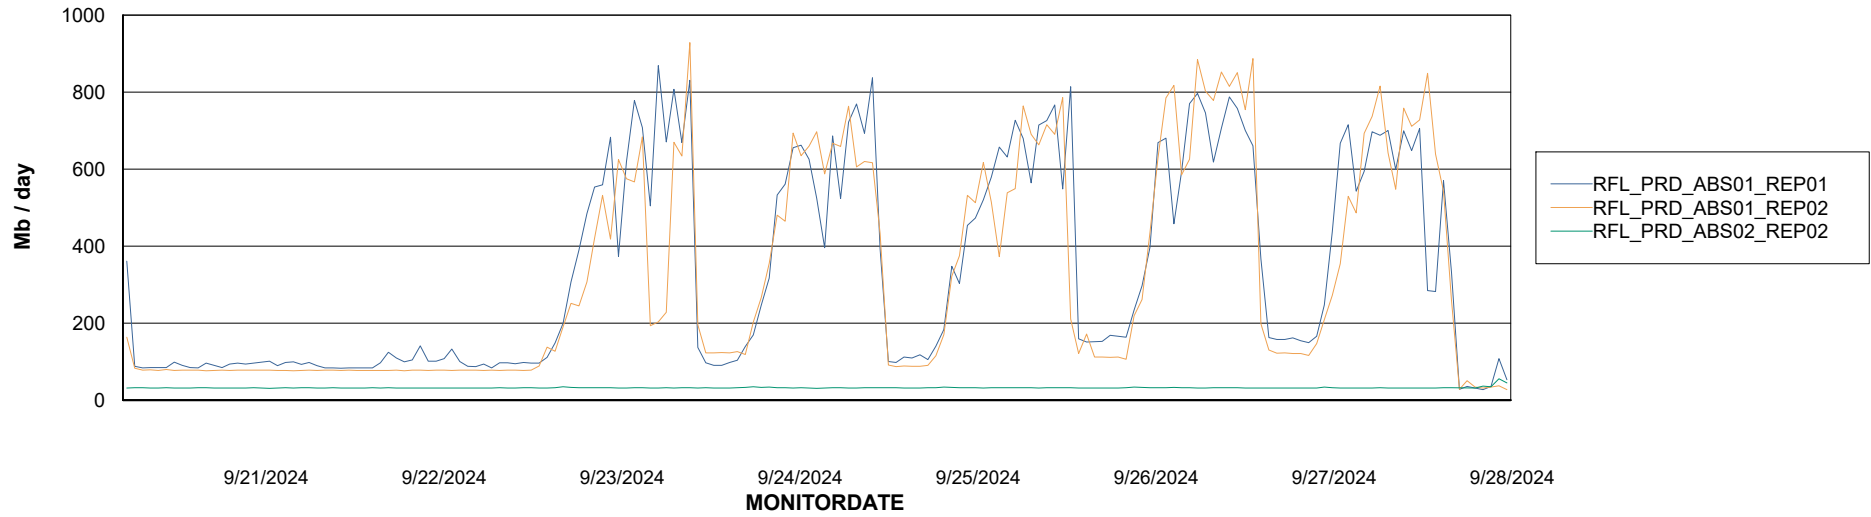

Avg memory used per ABS Server Service

Avg users per day per ABS server

Weekly SLA Customer Report

Customer RFL_Production
Database ID 36

ABSSolute Application ReportServer Services

Avg memory used per ReportServer Service