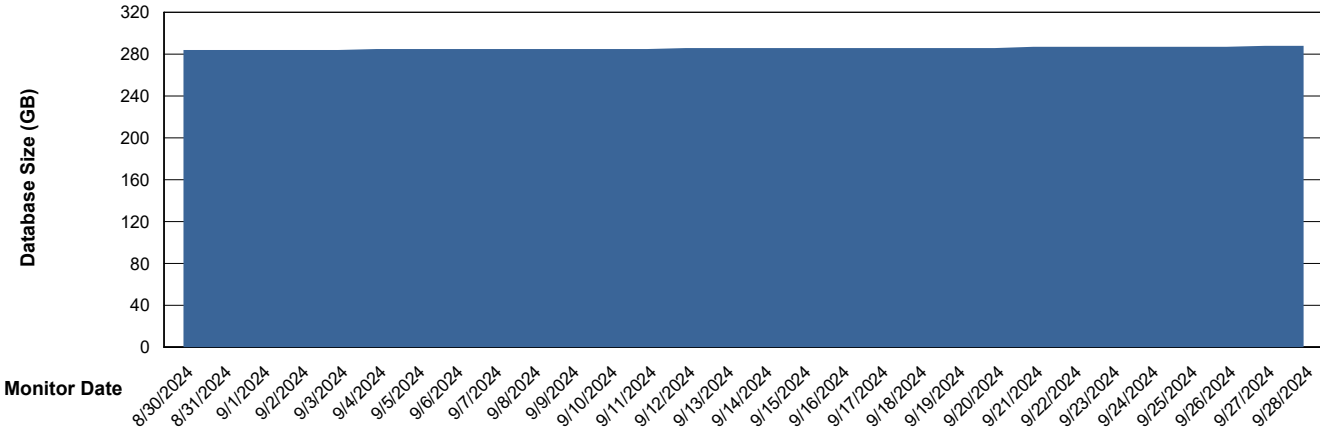

DB Processes Max 1,000

Weekly SLA Customer Report

Customer RFL_Production
 Database ID 36

DATABASE SIZE RFL_PRD_ABS01_DB

Database growth over last month

Database Tablespace RFL_PRD_ABS01_DB

Date	Tablespace Name	Filesize (Gb)	Usedsize (Gb)	Percentage free
9/28/2024	ABSDATA	100	81	19
	INDX	230	193	16
9/27/2024	ABSDATA	100	81	19
	INDX	230	193	16
9/26/2024	ABSDATA	100	81	19
	INDX	230	193	16
9/25/2024	ABSDATA	100	81	19
	INDX	230	193	16
9/24/2024	ABSDATA	100	81	19
	INDX	230	193	16
9/23/2024	ABSDATA	100	81	19
	INDX	230	193	16
9/22/2024	ABSDATA	100	81	19
	INDX	230	192	16

Weekly SLA Customer Report

Customer RFL_Production
Database ID 36

Standby Database Health RFL_Production

Recovery lag for last 7 days

Weekly SLA Customer Report

Customer RFL_Production
Database ID 36

ABSSolute Application Server Services