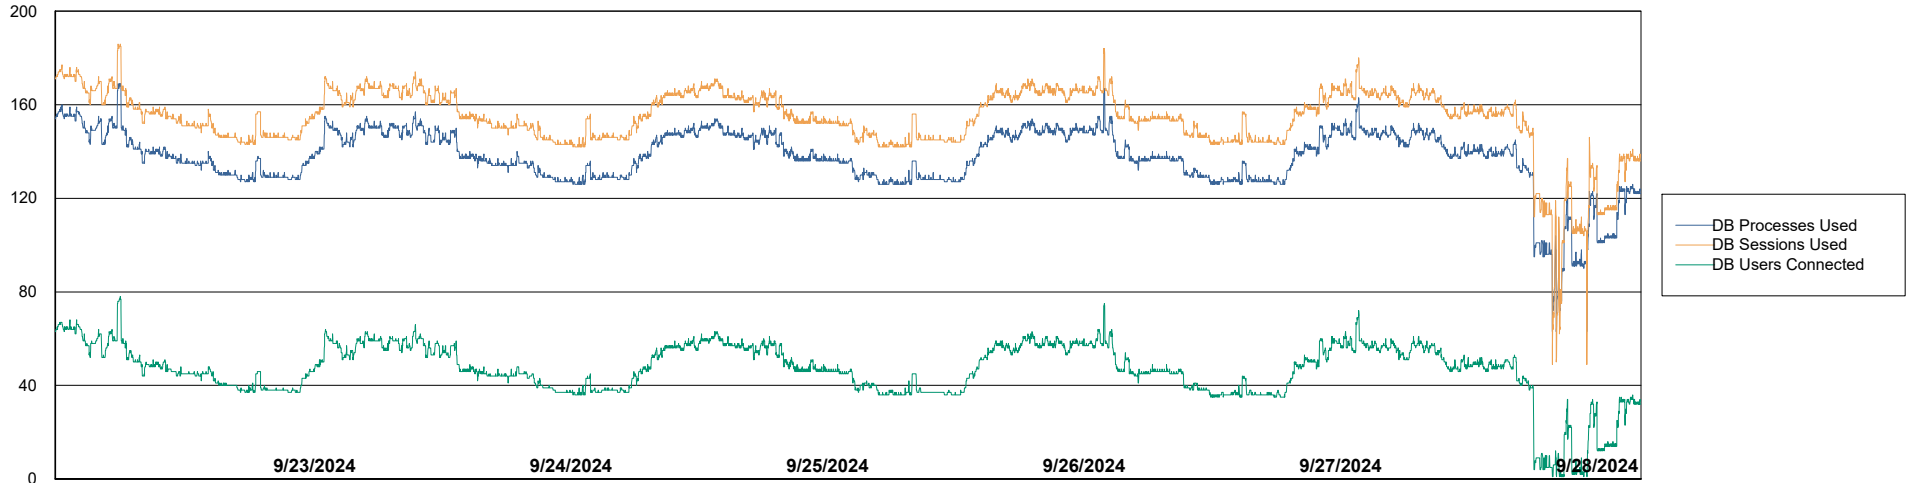

Weekly SLA Customer Report

Customer RFL_Production
Database ID 36

Harddisk Usage RFL_PRD_ABSWEB

	Free disk space on C: (%)	Total disk space on C: (Gb)	Used disk space on C: (Gb)
9/28/2024	78	126	28
9/27/2024	78	126	28
9/26/2024	78	126	28
9/25/2024	78	126	28
9/24/2024	78	126	28
9/23/2024	78	126	28
9/22/2024	78	126	28

Weekly SLA Customer Report

Customer RFL_Production
Database ID 36

Database Performance RFL_PRD_ABS01_DB

Weekly SLA Customer Report

Customer RFL_Production
Database ID 36

Database Performance RFL_PRD_ABS02_STB_DB