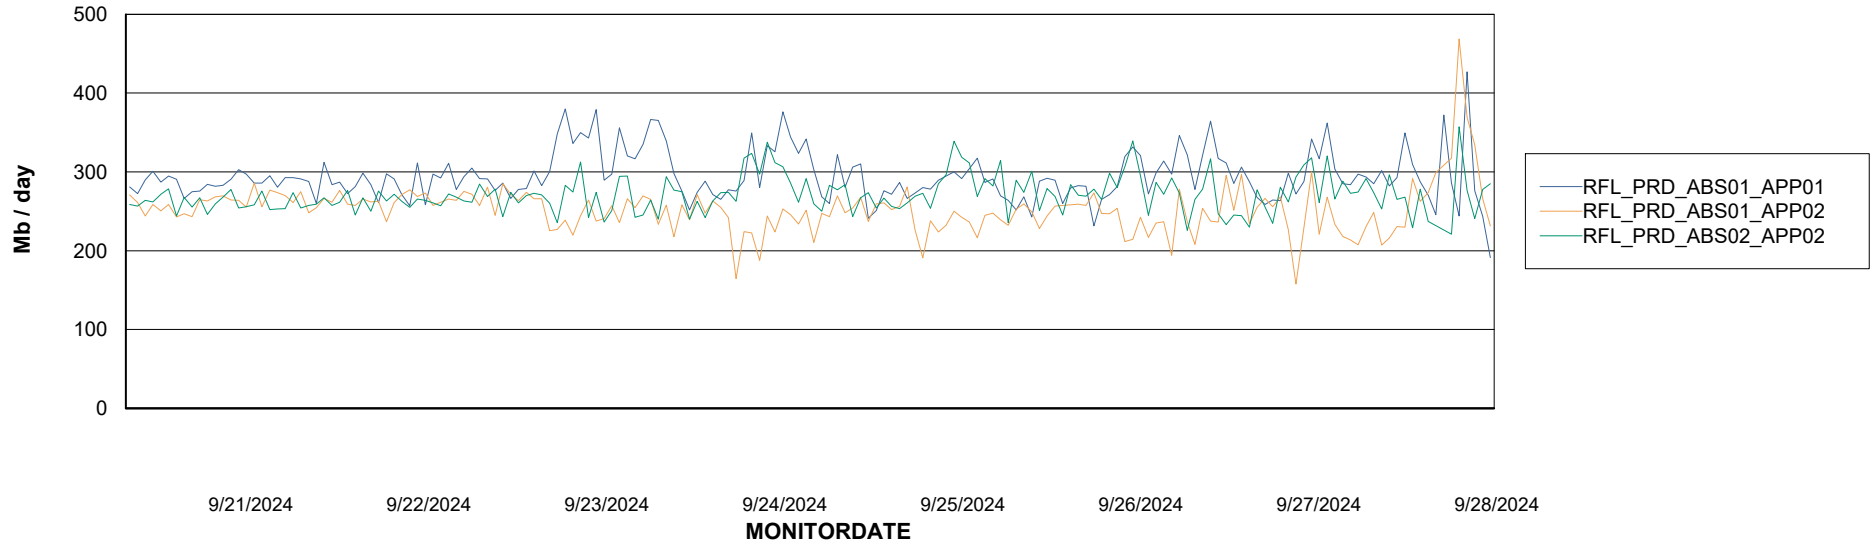

ABSSolute Application Server Services

Avg memory used per ABS Server Service