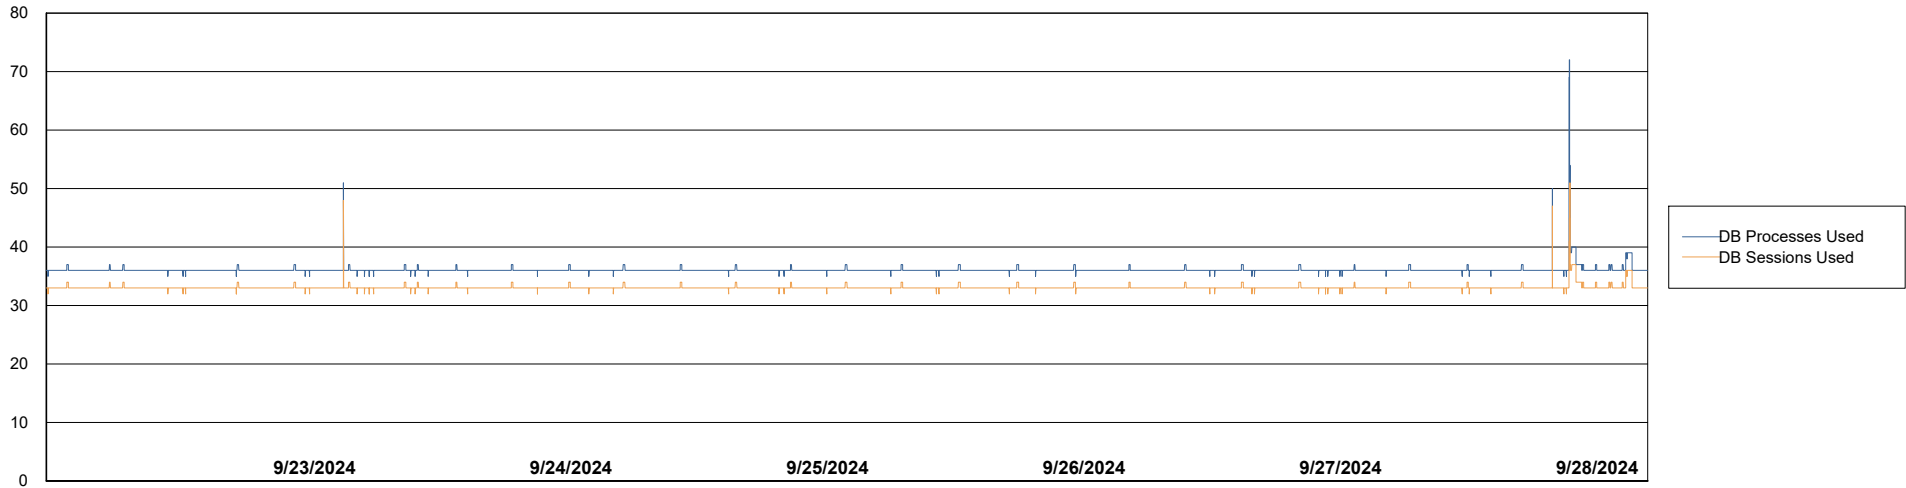

Database Performance RFL_PRD_ABS02_STB_DB

DB Processes Max 1,000