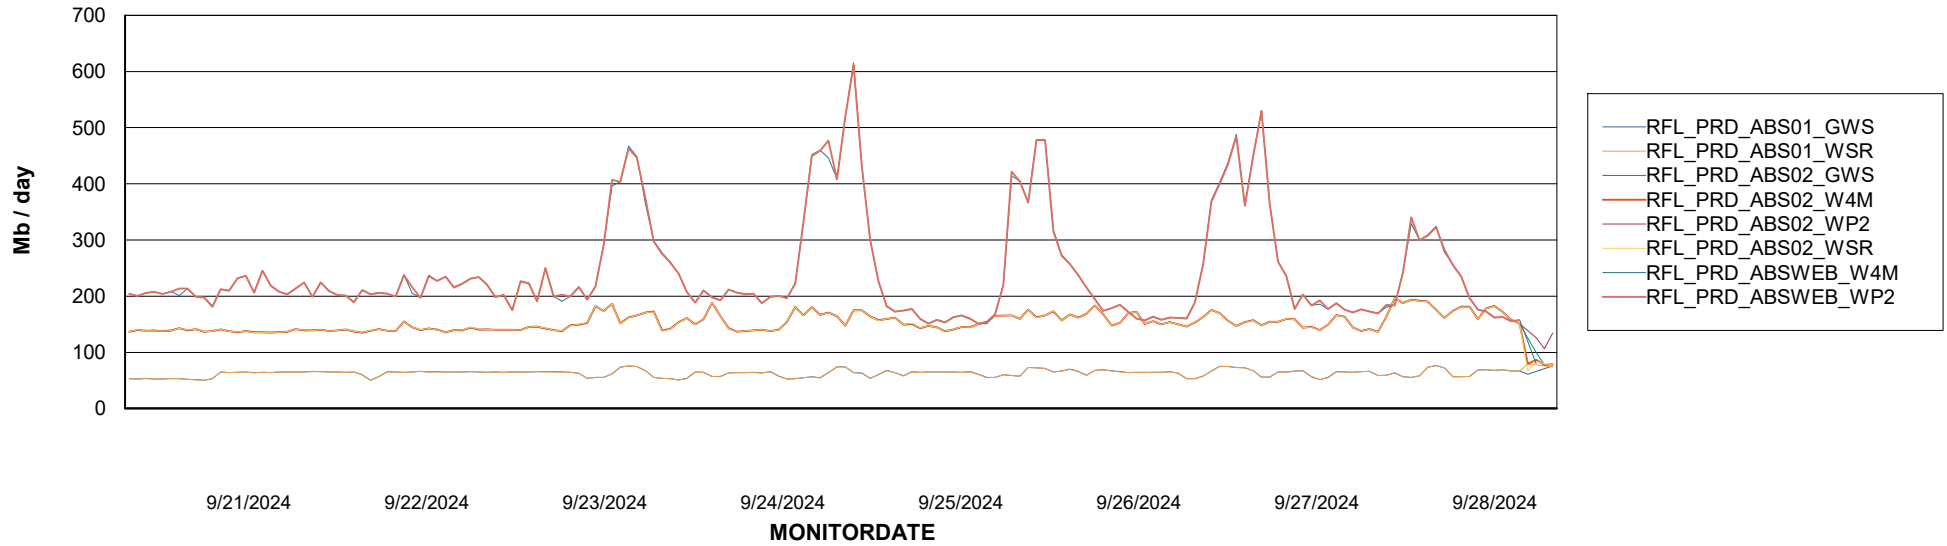

ABSSolute Web Component Services

Avg memory used per ABS Web component