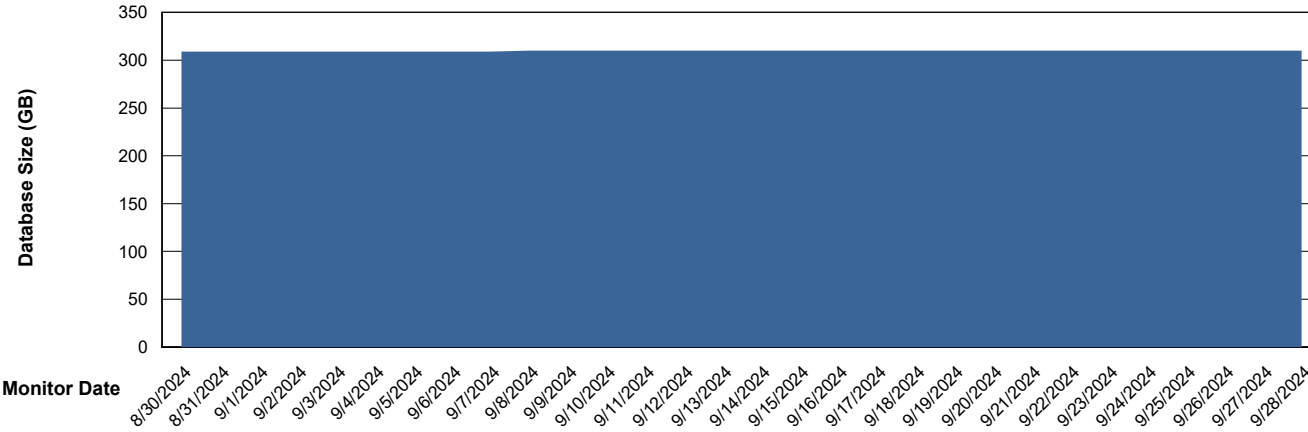

DB Processes Max 1,000

Weekly SLA Customer Report

Customer PHS_Production
 Database ID 47

DATABASE SIZE PHS_PRD_GCAB992B_ABS1

Database growth over last month

Database Tablespace PHS_PRD_GCAB992B_ABS1

Date	Tablespace Name	Filesize (Gb)	Usedsize (Gb)	Percentage free
9/28/2024	ABSDATA	144	117	19
	INDX	220	181	18
9/27/2024	ABSDATA	144	117	19
	INDX	220	181	18
9/26/2024	ABSDATA	144	117	19
	INDX	220	181	18
9/25/2024	ABSDATA	144	117	19
	INDX	220	181	18
9/24/2024	ABSDATA	144	117	19
	INDX	220	181	18
9/23/2024	ABSDATA	144	117	19
	INDX	220	181	18
9/22/2024	ABSDATA	144	117	19
	INDX	220	181	18