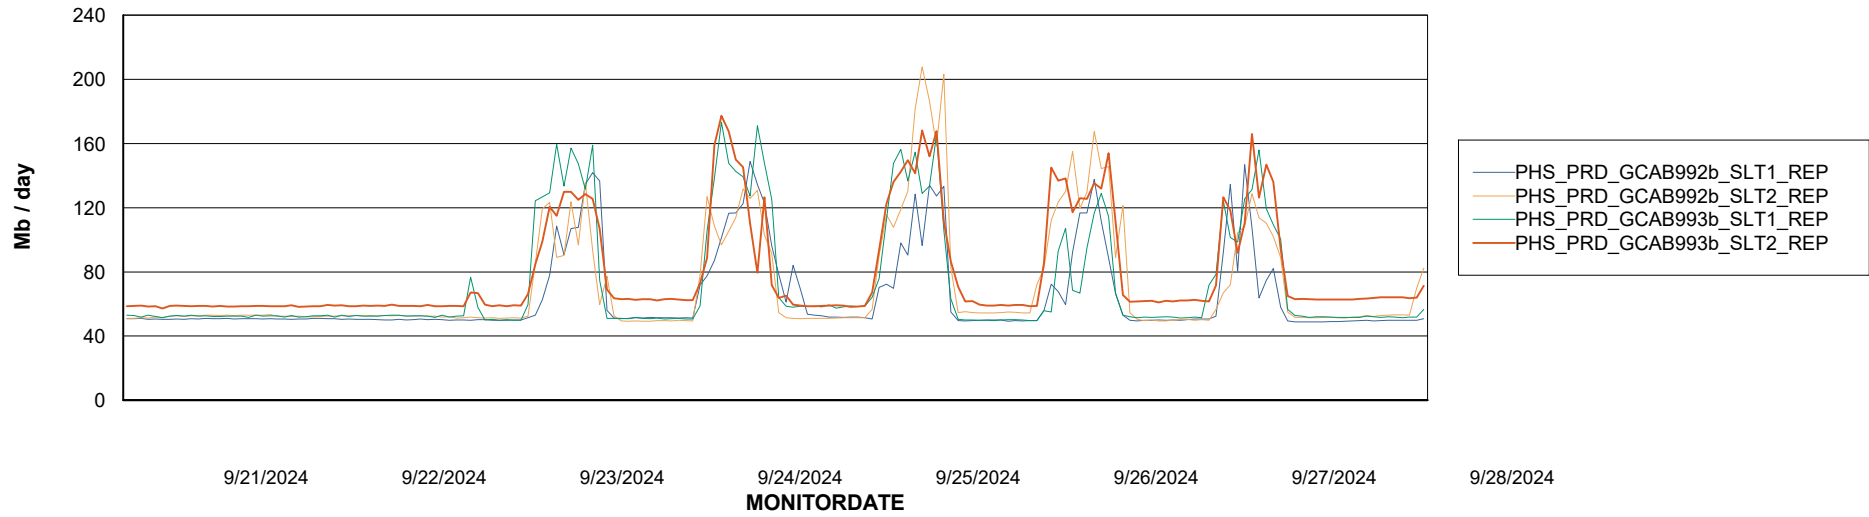

Avg memory used per ABS Server Service

Avg users per day per ABS server

Weekly SLA Customer Report

Customer PHS_Production
Database ID 47

ABSSolute Application ReportServer Services

Avg memory used per ReportServer Service