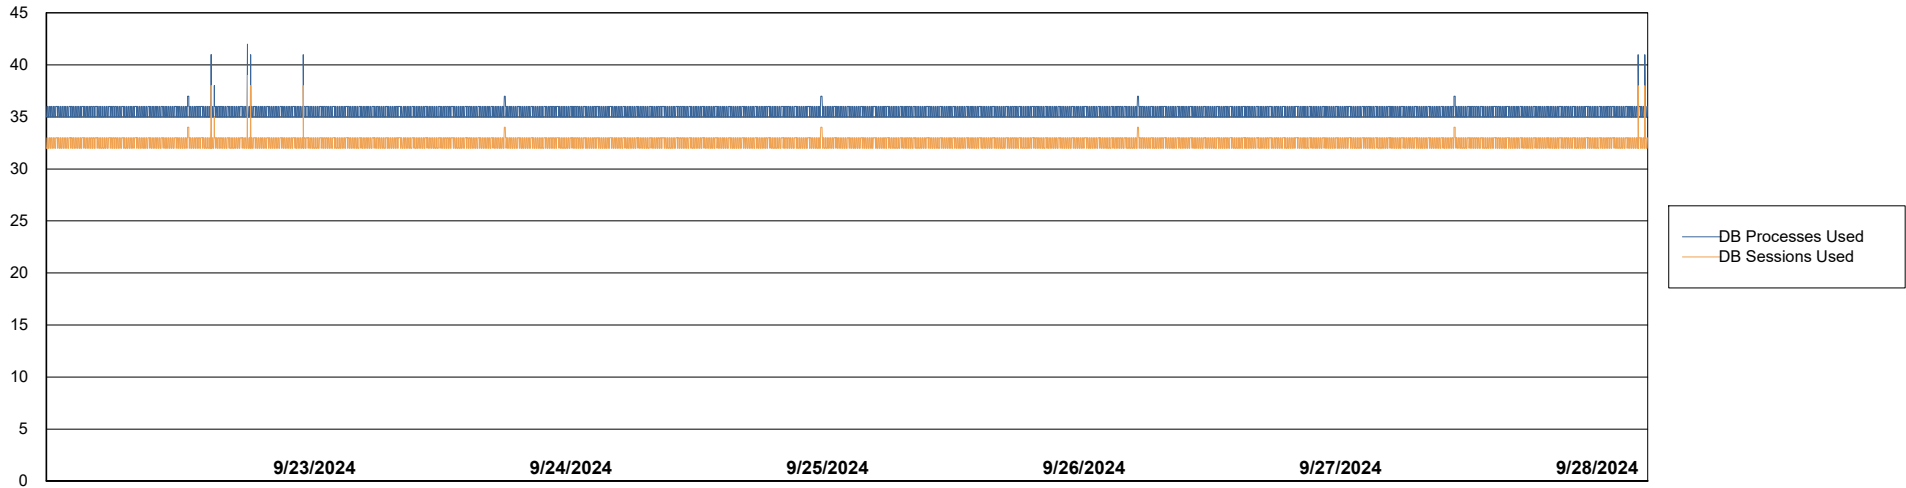

Weekly SLA Customer Report

Customer PHS_Production
Database ID 47

Database Performance PHS_PRD_GCAB992B_ABS1

Weekly SLA Customer Report

Customer PHS_Production
Database ID 47

Database Performance PHS_PRD_GCAB993B_HSBABS1

DB Processes Max 1,000

Weekly SLA Customer Report

Customer PHS_Production
 Database ID 47

DATABASE SIZE PHS_PRD_GCAB992B_ABS1

Database growth over last month

Database Tablespace PHS_PRD_GCAB992B_ABS1

Date	Tablespace Name	Filesize (Gb)	Usedsize (Gb)	Percentage free
9/28/2024	ABSDATA	144	117	19
	INDX	220	181	18
9/27/2024	ABSDATA	144	117	19
	INDX	220	181	18
9/26/2024	ABSDATA	144	117	19
	INDX	220	181	18
9/25/2024	ABSDATA	144	117	19
	INDX	220	181	18
9/24/2024	ABSDATA	144	117	19
	INDX	220	181	18
9/23/2024	ABSDATA	144	117	19
	INDX	220	181	18
9/22/2024	ABSDATA	144	117	19
	INDX	220	181	18