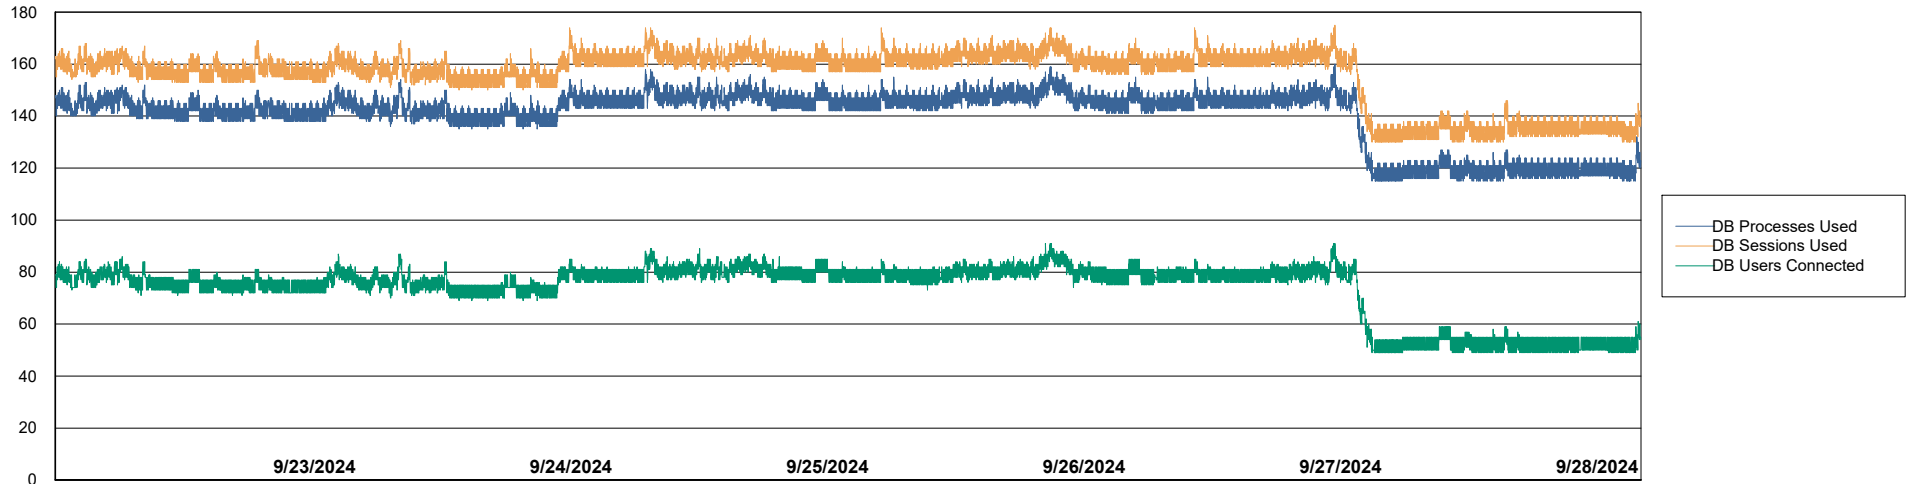

Database Performance PHS_PRD_GCAB992B_ABS1