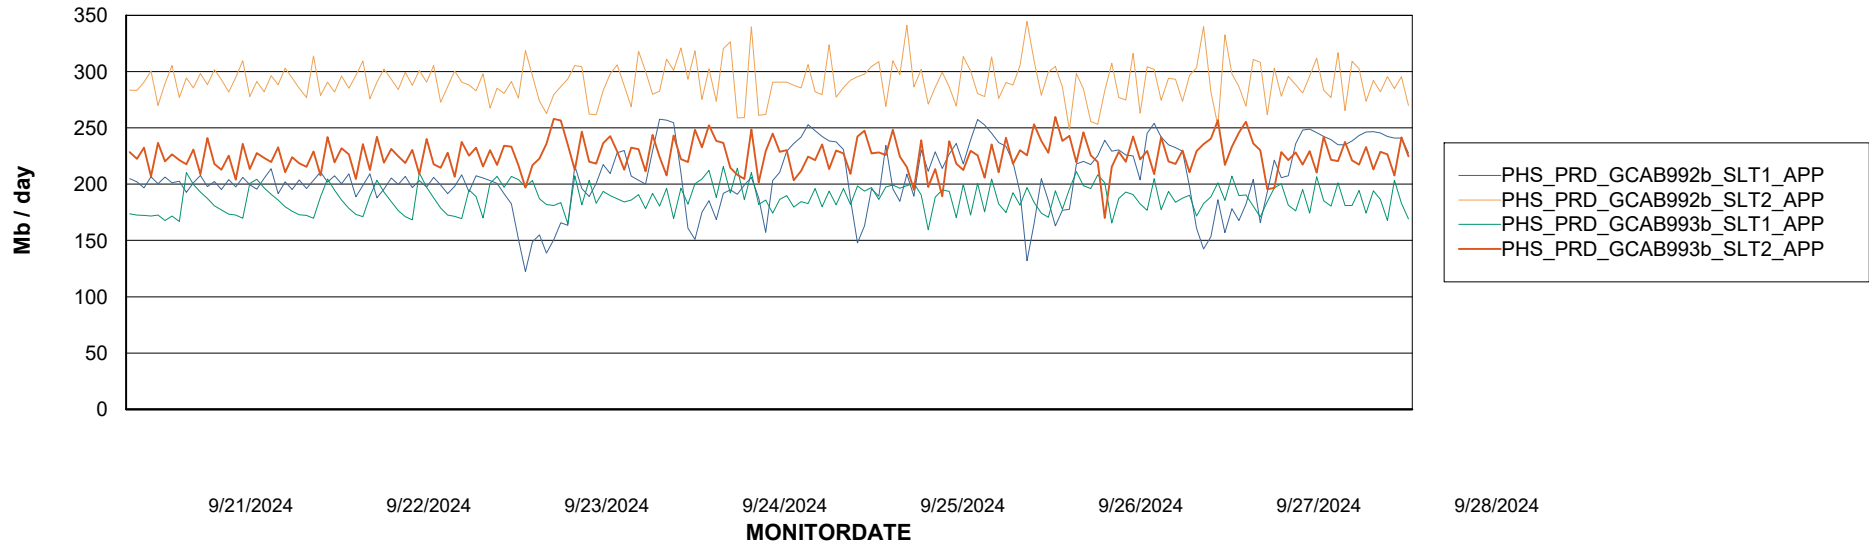

ABSSolute Application Server Services

Avg memory used per ABS Server Service