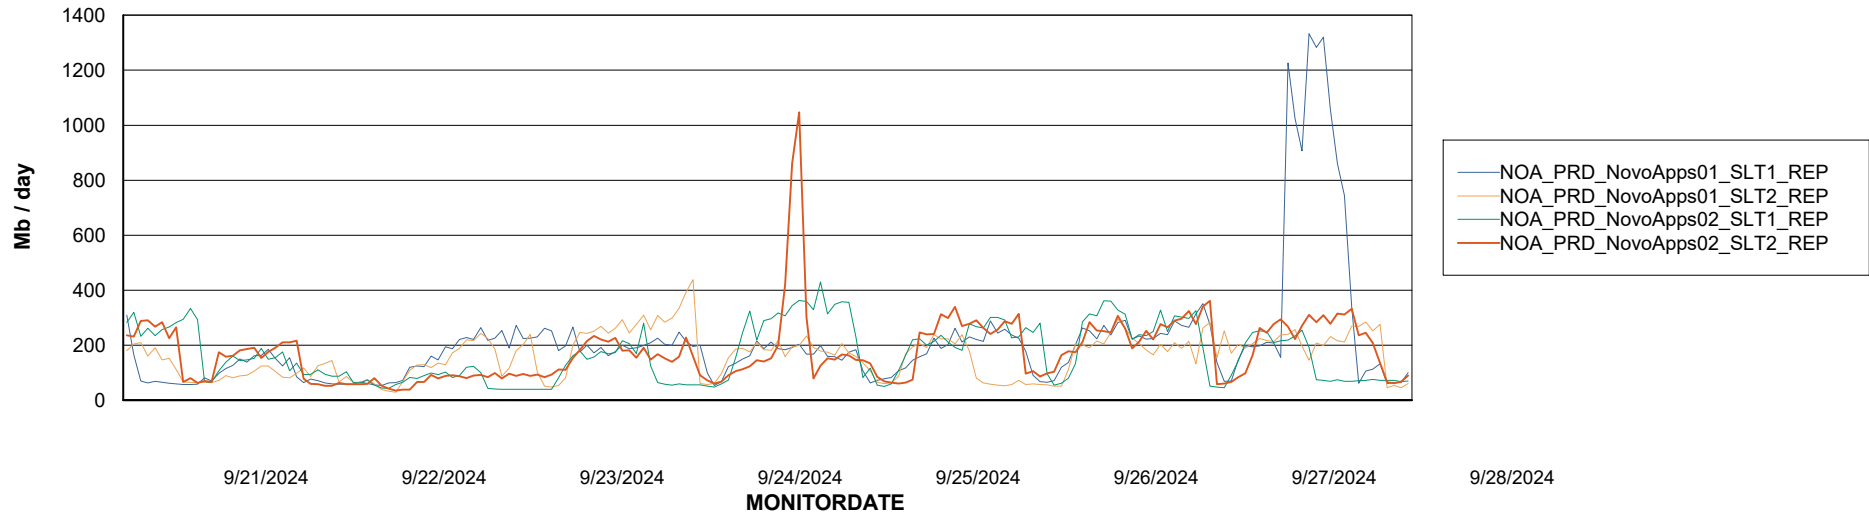

ABSSolute Application ReportServer Services

Avg memory used per ReportServer Service