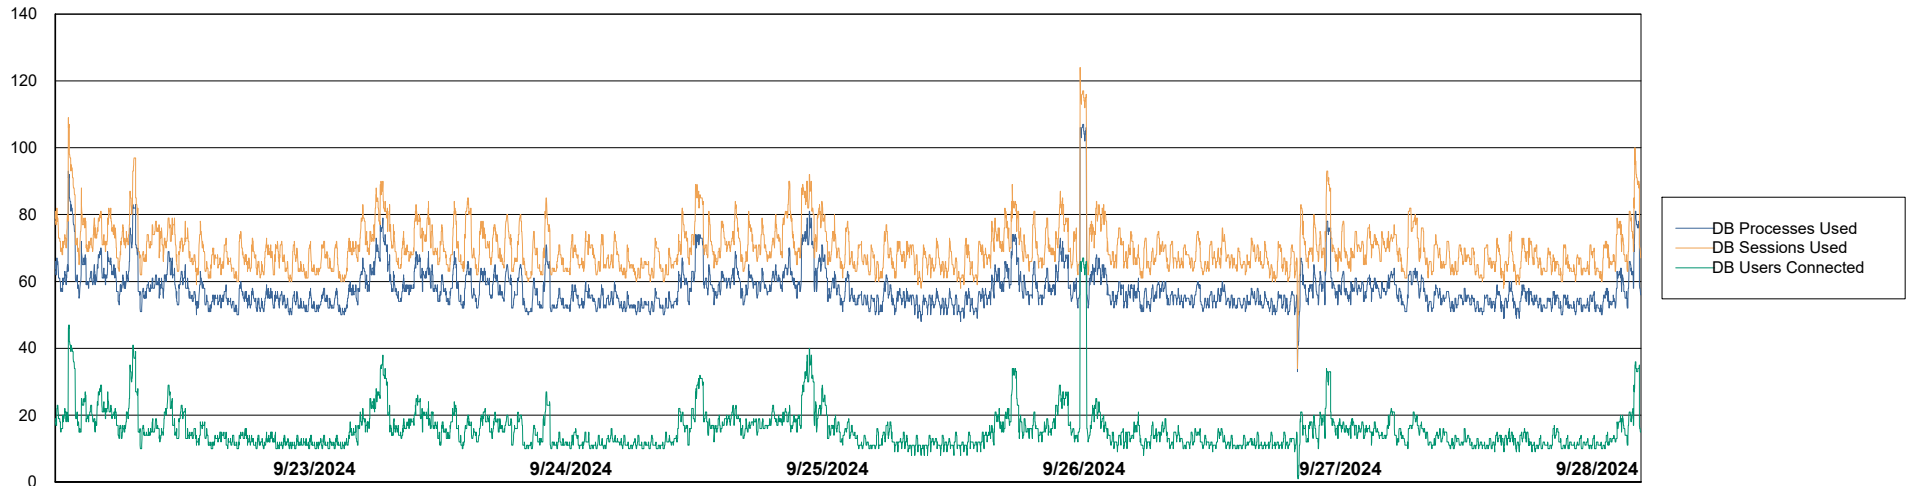

Database Performance NOA_PRD_NOVOBI_ABS1