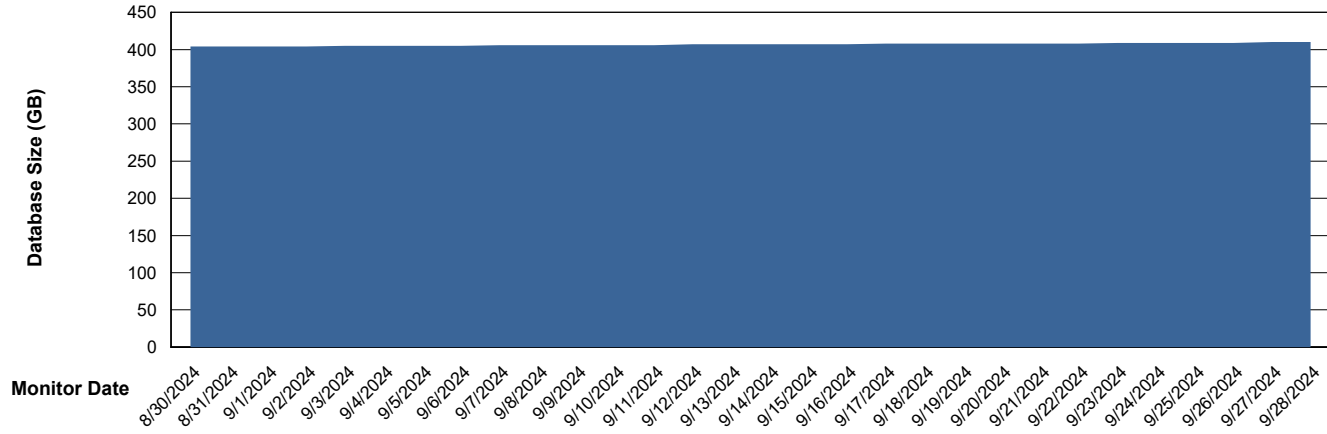

DATABASE SIZE NOA_PRD_NovoABS01_ABS1

Database growth over last month