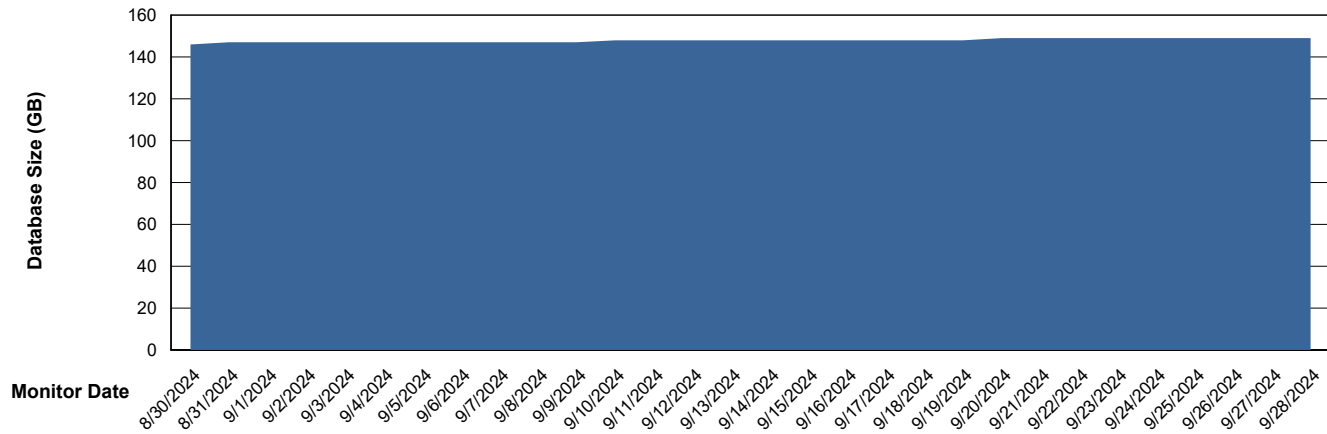

DATABASE SIZE NOA_PRD_NOVOBI_ABS1

Database growth over last month