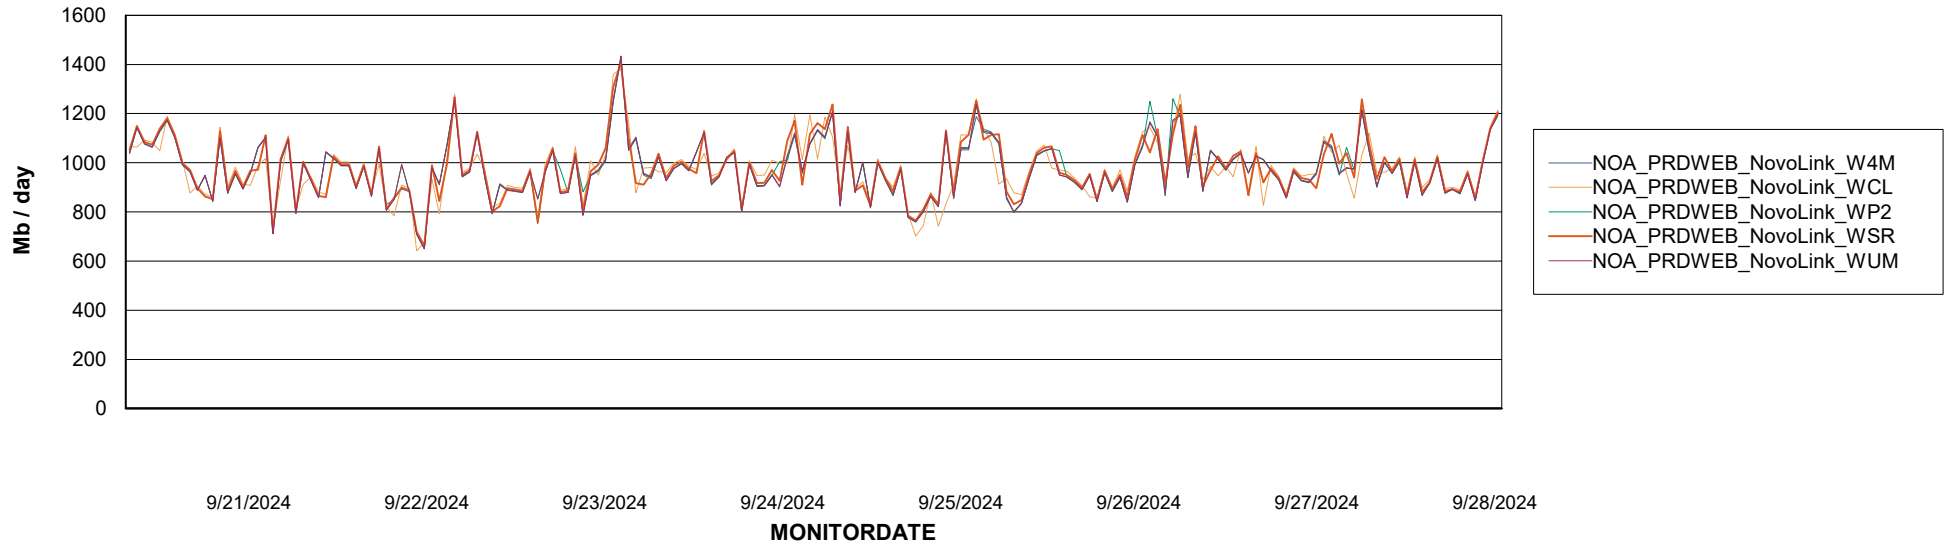

ABSolute Web Component Services

Avg memory used per ABS Web component