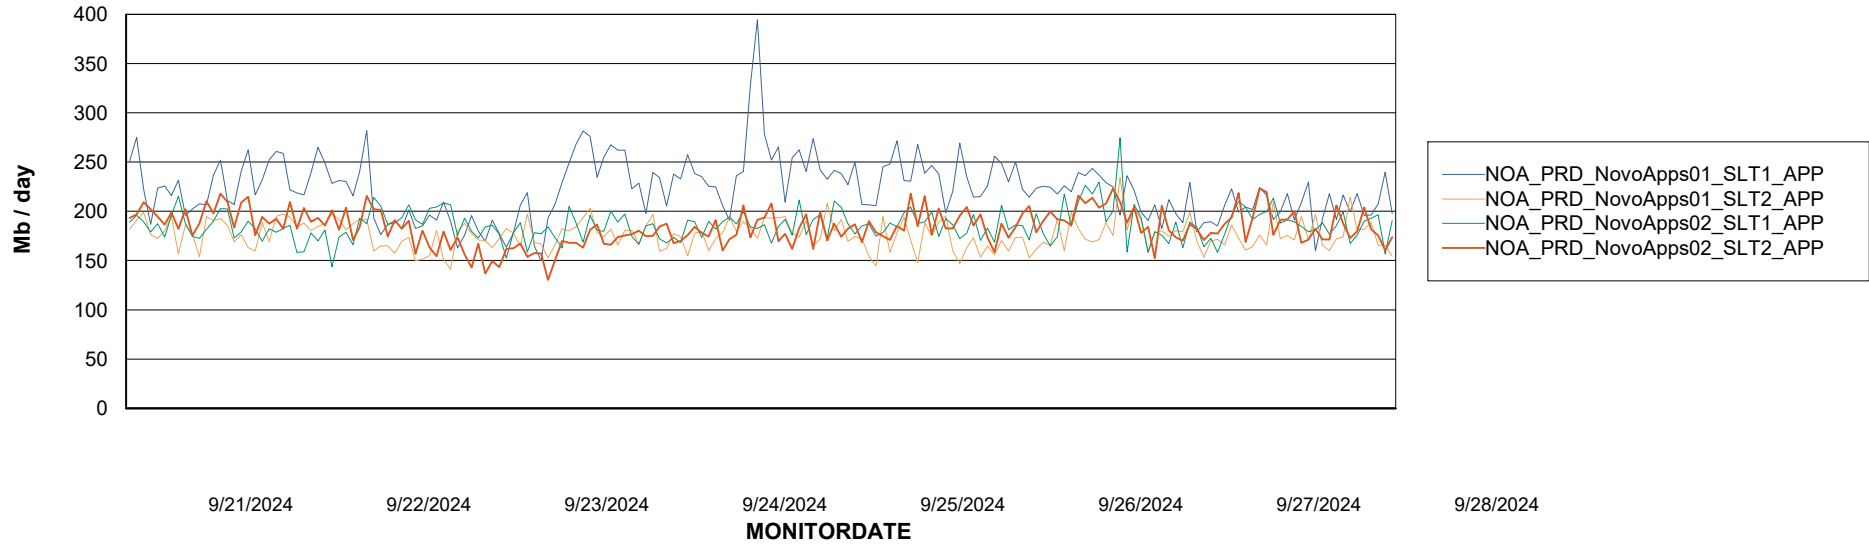

ABSSolute Application Server Services

Avg memory used per ABS Server Service