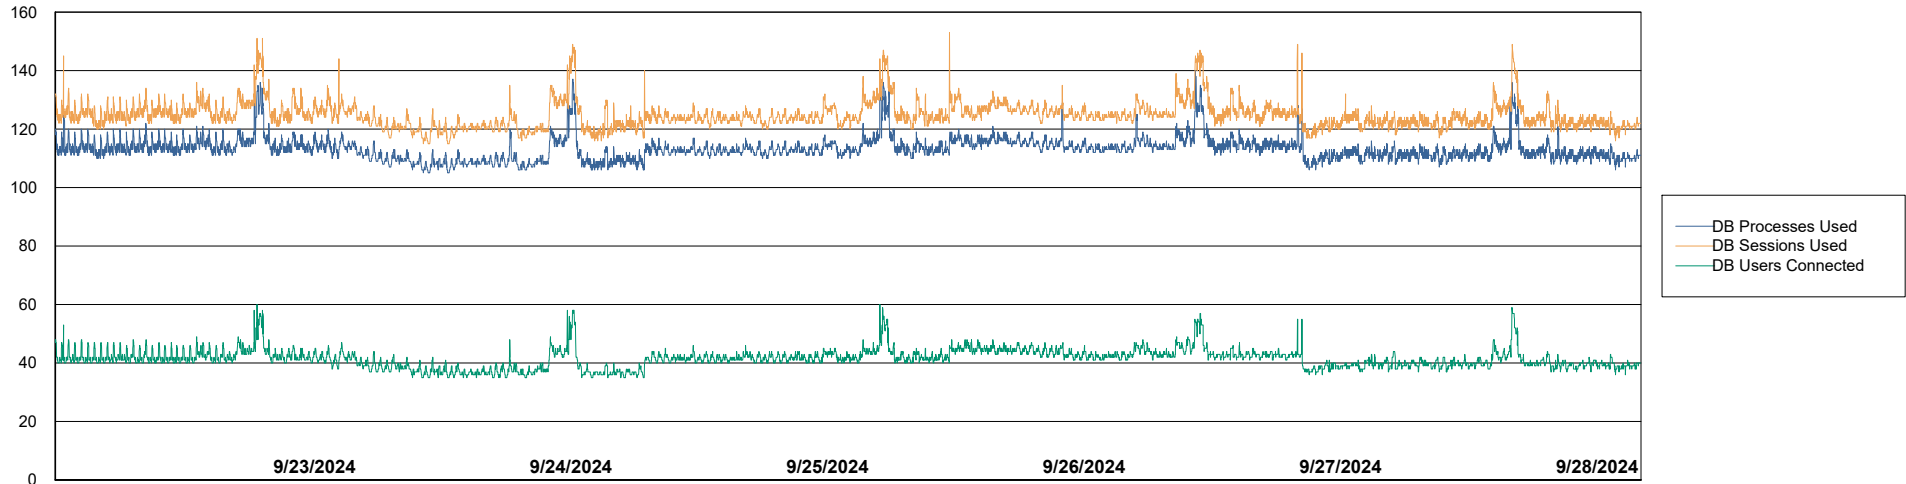

Database Performance LTS_PRD_CLSABSBI01_ABS1