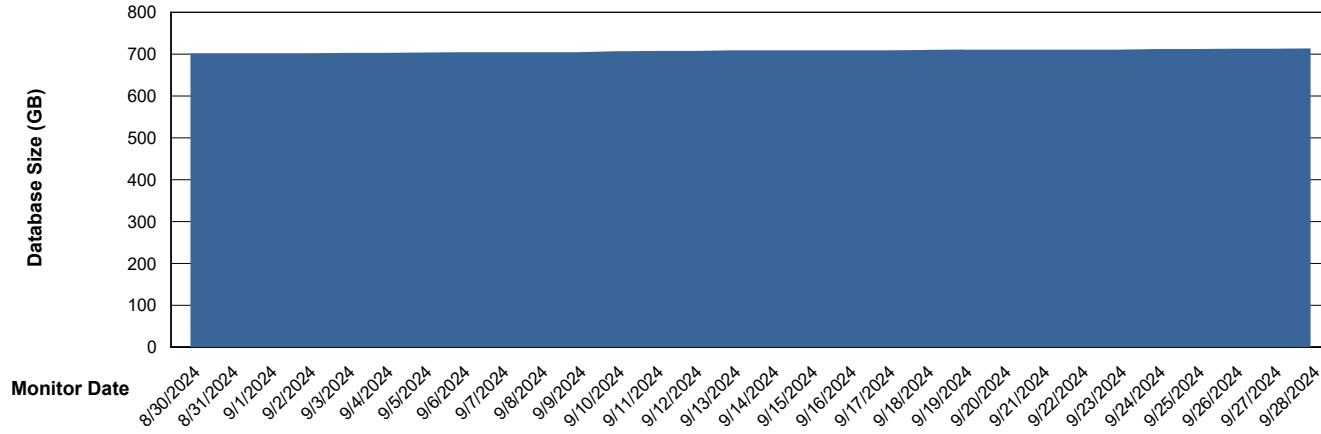

DATABASE SIZE LTS_PRD_CLSABSBI01_ABS1

Database growth over last month