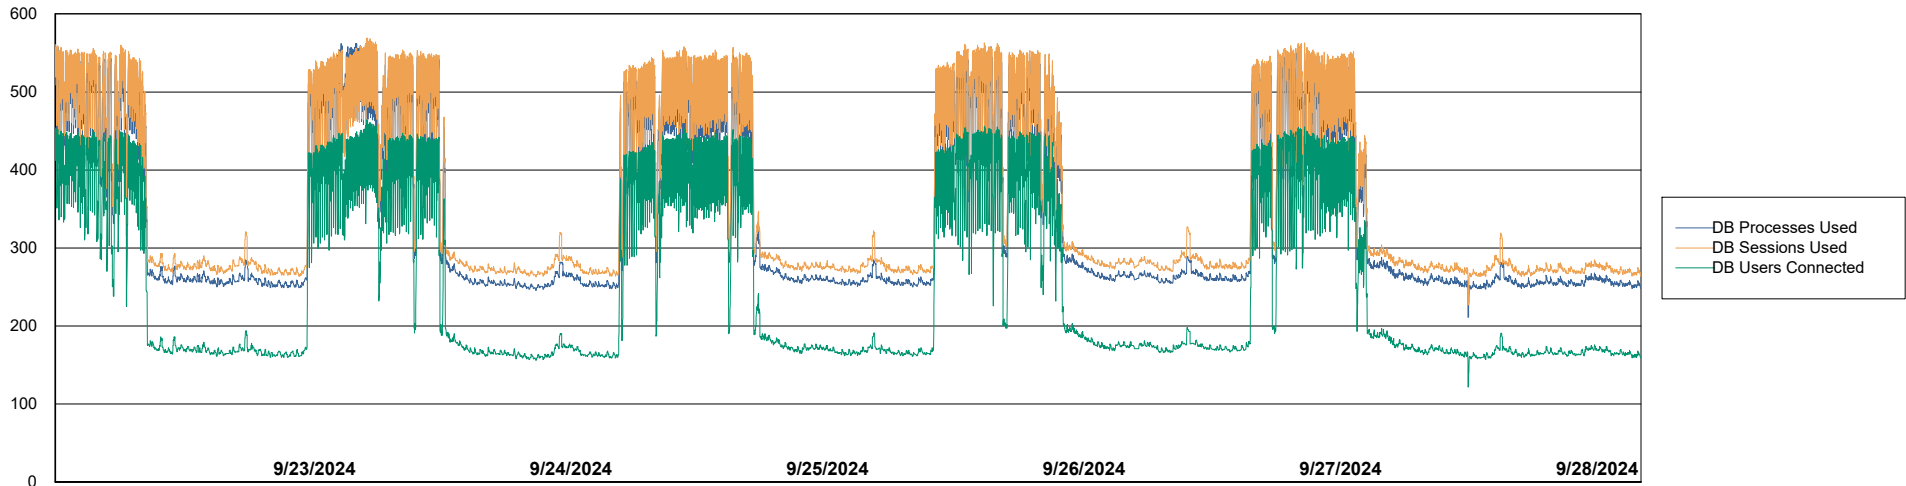

Weekly SLA Customer Report

Customer LTS(CleanLease)_Production
Database ID 126

Database Performance LTS_PRD_CLSABSBI01_ABS1

Weekly SLA Customer Report

Customer LTS(CleanLease)_Production
Database ID 126

Database Performance LTS_PRD_CLSABSD01_ABS1