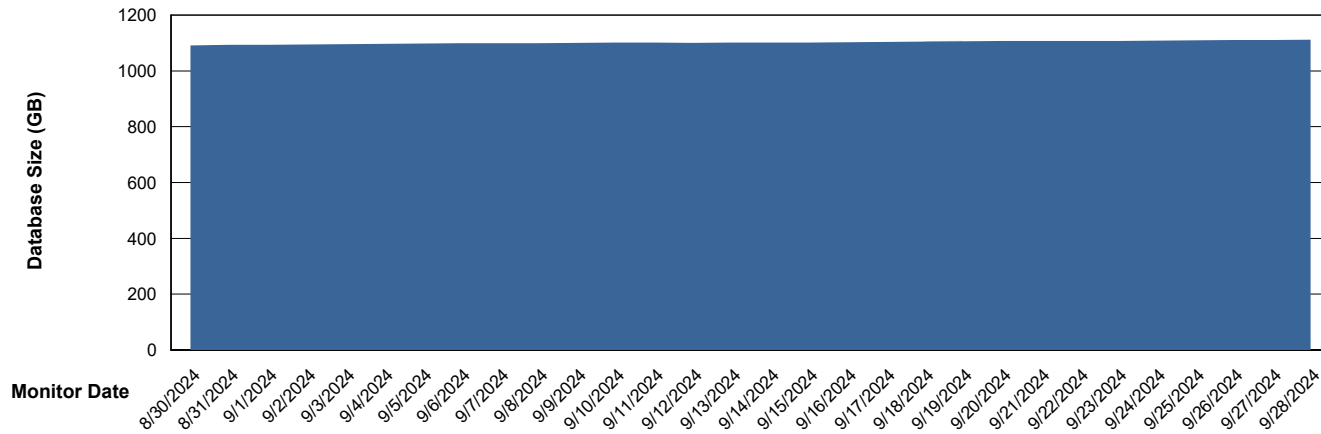

Customer LTS(CleanLease)_Production
Database ID 126

DATABASE SIZE LTS_PRD_CLSABSBI01_ABS1

Database growth over last month

DATABASE SIZE LTS_PRD_CLSABSDB01_ABS1

Database growth over last month

Weekly SLA Customer Report