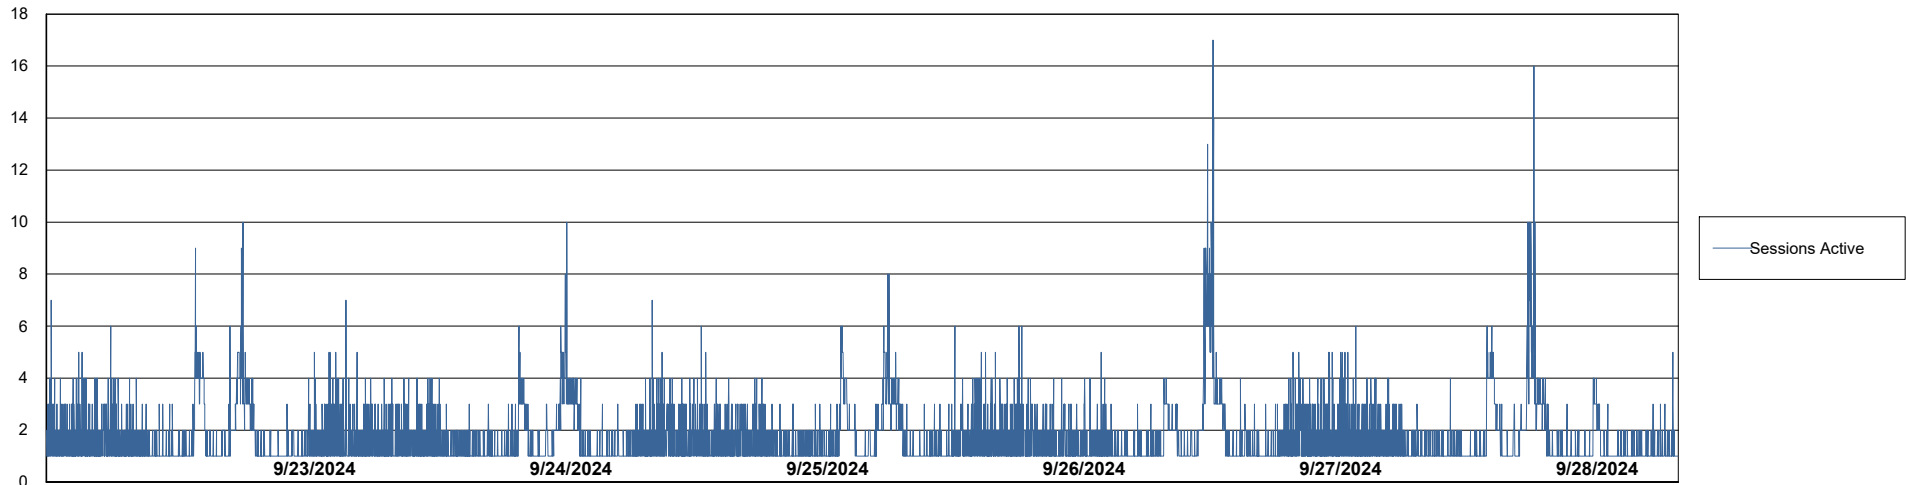

Weekly SLA Customer Report

Customer LTS(CleanLease)_Production
Database ID 126

Database Performance LTS_PRD_CLSABSBI01_ABS1

Weekly SLA Customer Report

Customer LTS(CleanLease)_Production
Database ID 126

Database Performance LTS_PRD_CLSABSD01_ABS1