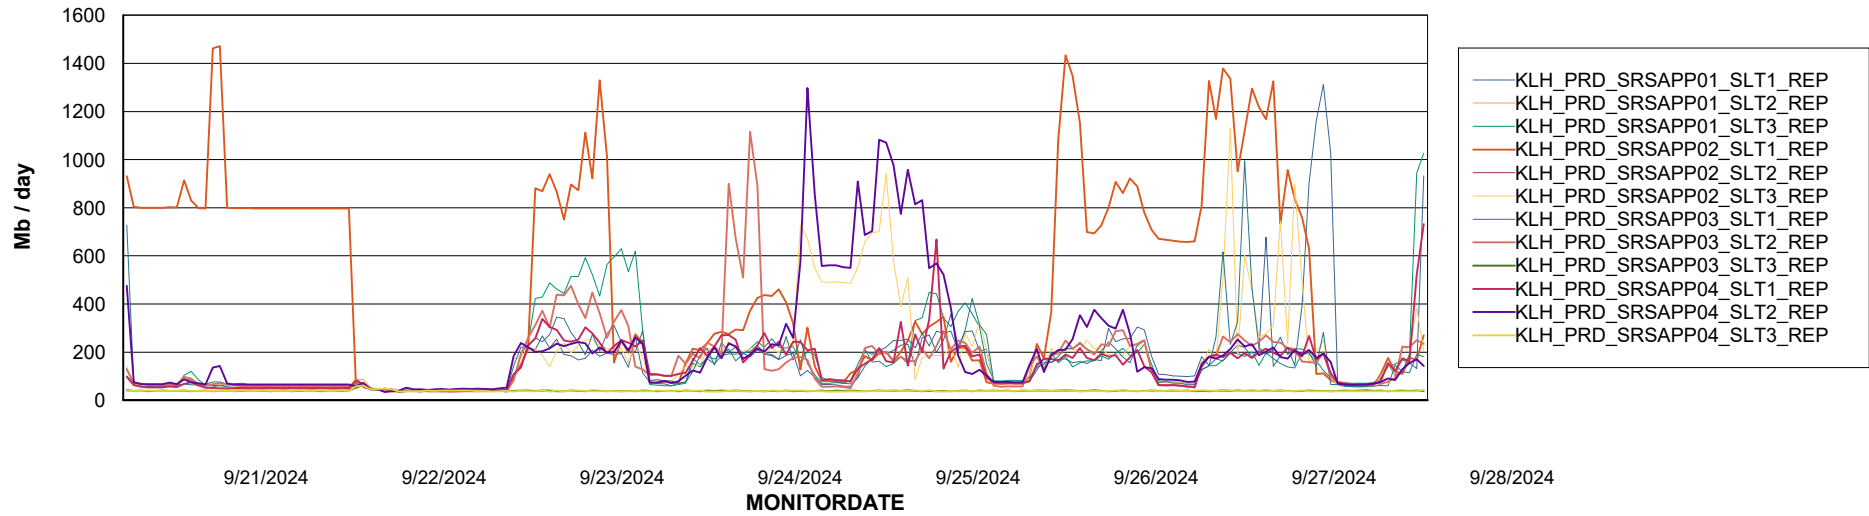

ABSSolute Application ReportServer Services

Avg memory used per ReportServer Service