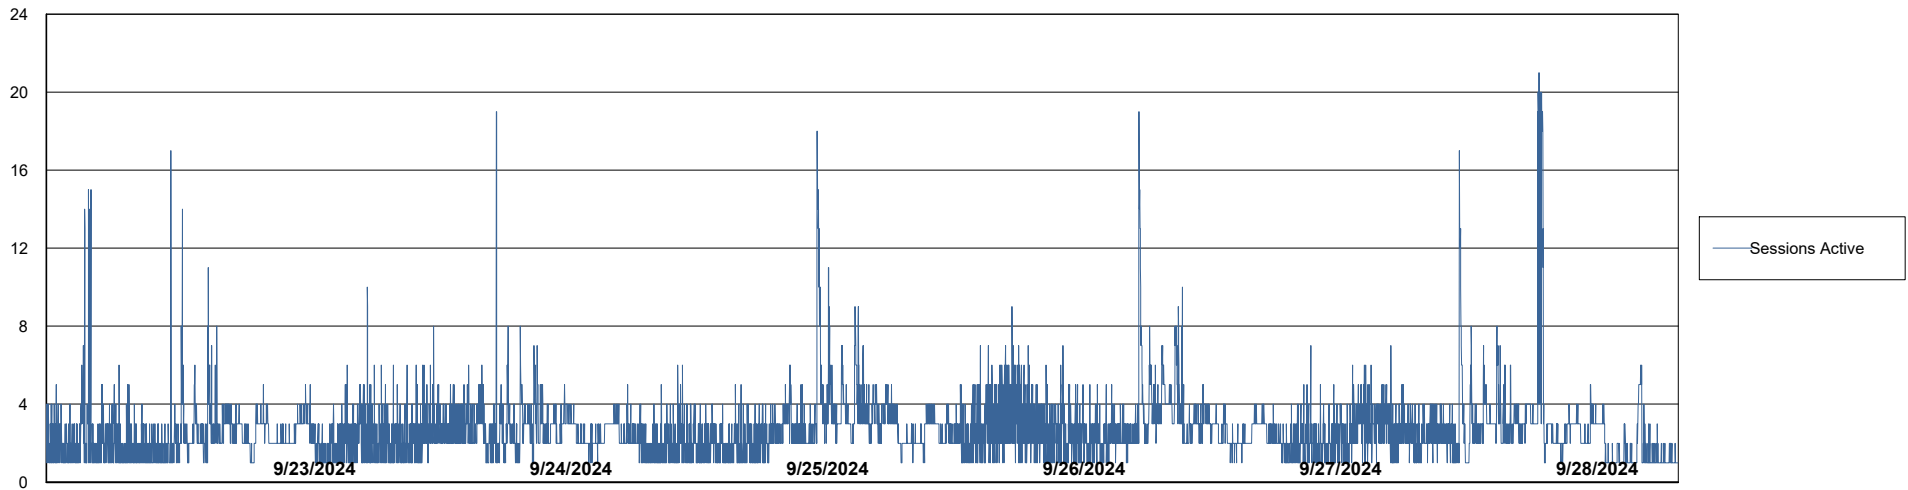

Weekly SLA Customer Report

Customer KLH_Production (24/7)
Database ID 139

Database Performance KLH_PRD_SRSBIDB01_ABS1

Weekly SLA Customer Report

Customer KLH_Production (24/7)
Database ID 139

Database Performance KLH_PRD_SRSDDB01_ABS1