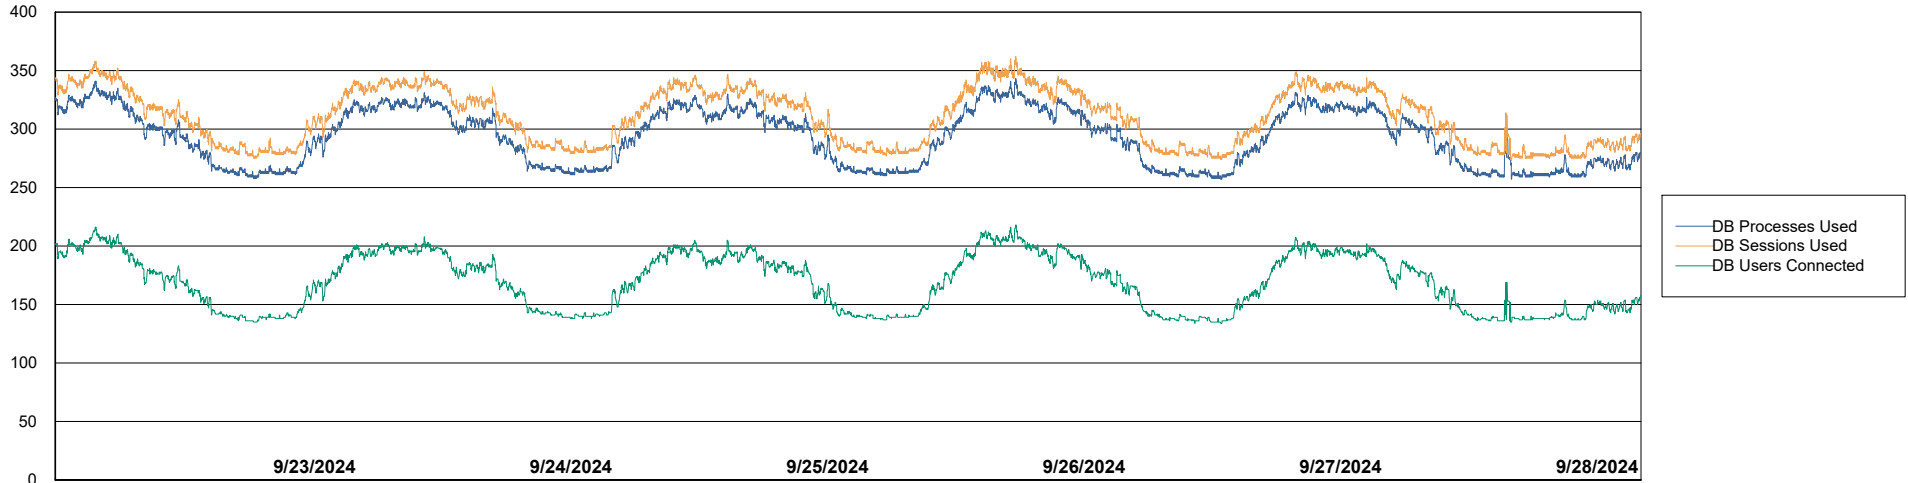

Weekly SLA Customer Report

Customer KLH_Production (24/7)
Database ID 139

Database Performance KLH_PRD_SRSBIDB01_ABS1

Weekly SLA Customer Report

Customer KLH_Production (24/7)
Database ID 139

Database Performance KLH_PRD_SRSDDB01_ABS1