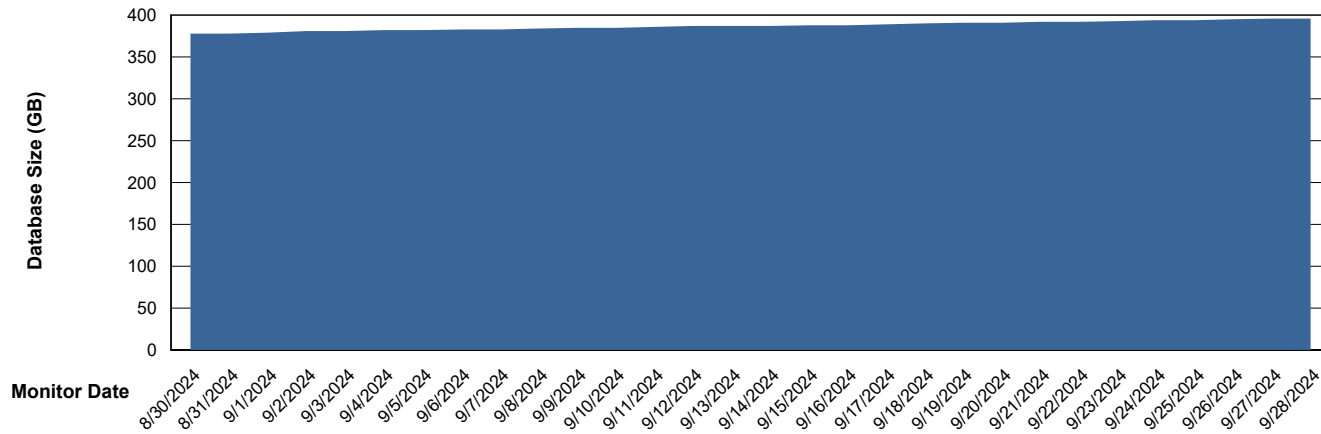

Customer KLH_Production (24/7)
Database ID 139

DATABASE SIZE KLH_PRD_SRSBIDB01_ABS1

Database growth over last month

DATABASE SIZE KLH_PRD_SRSDB01_ABS1

Database growth over last month

Weekly SLA Customer Report