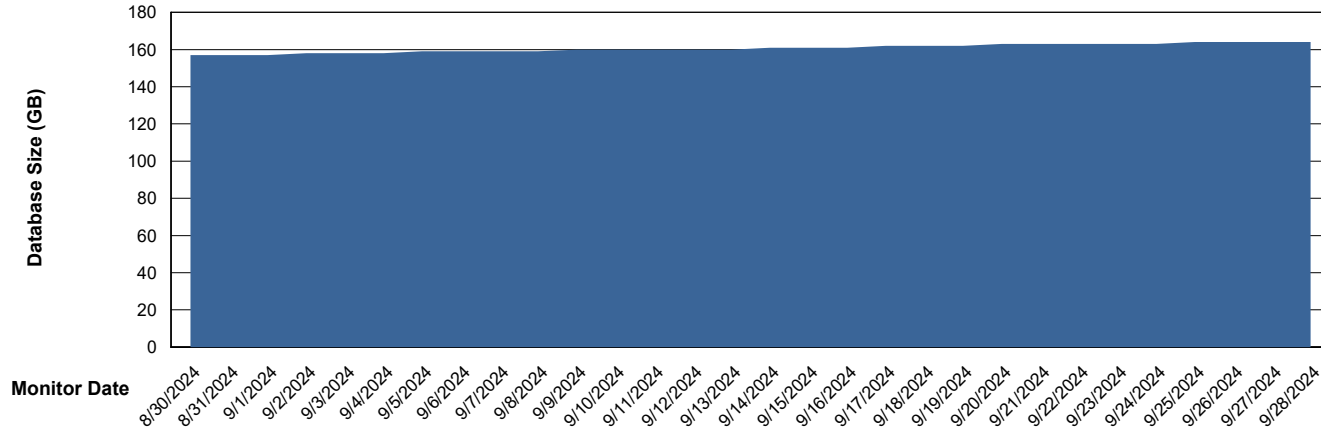

DATABASE SIZE KLH_PRD_SRSBIDB01_ABS1

Database growth over last month