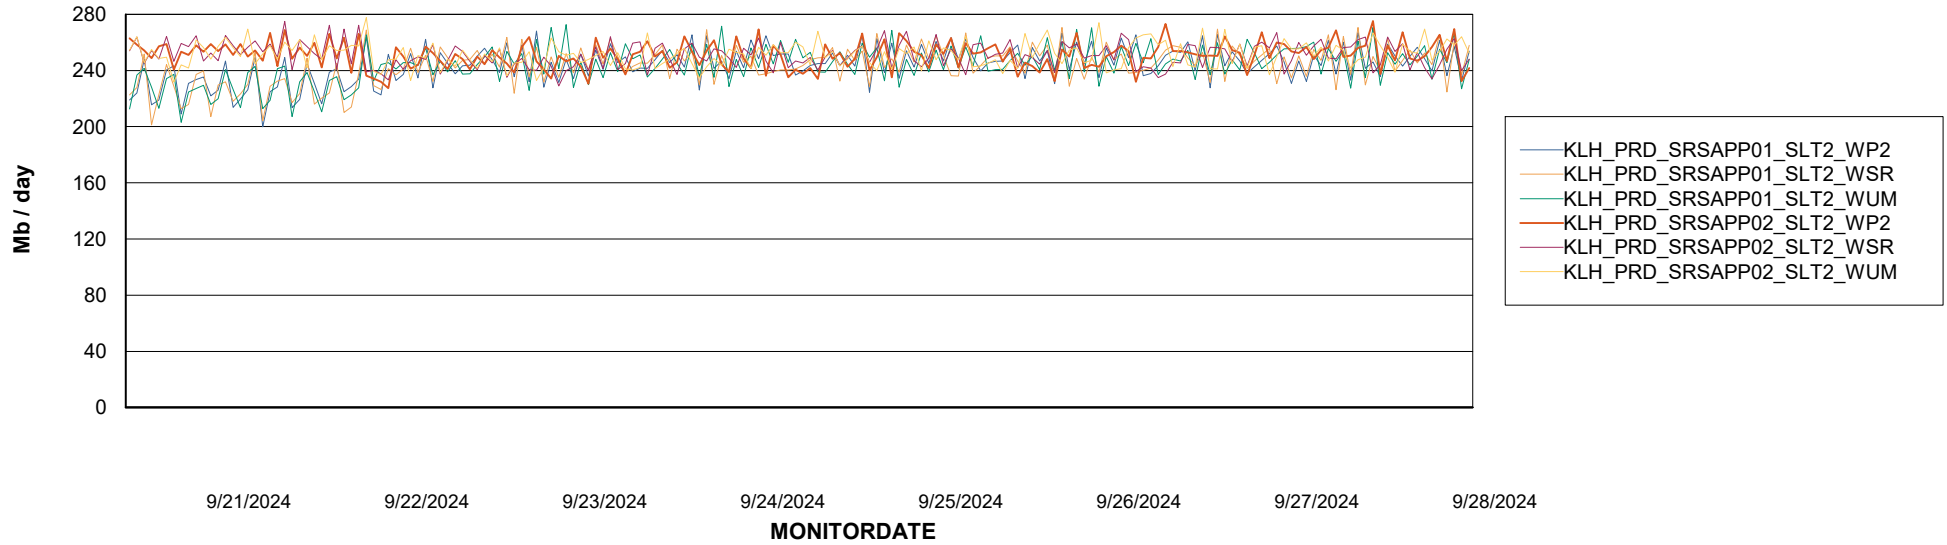

ABSolute Web Component Services

Avg memory used per ABS Web component