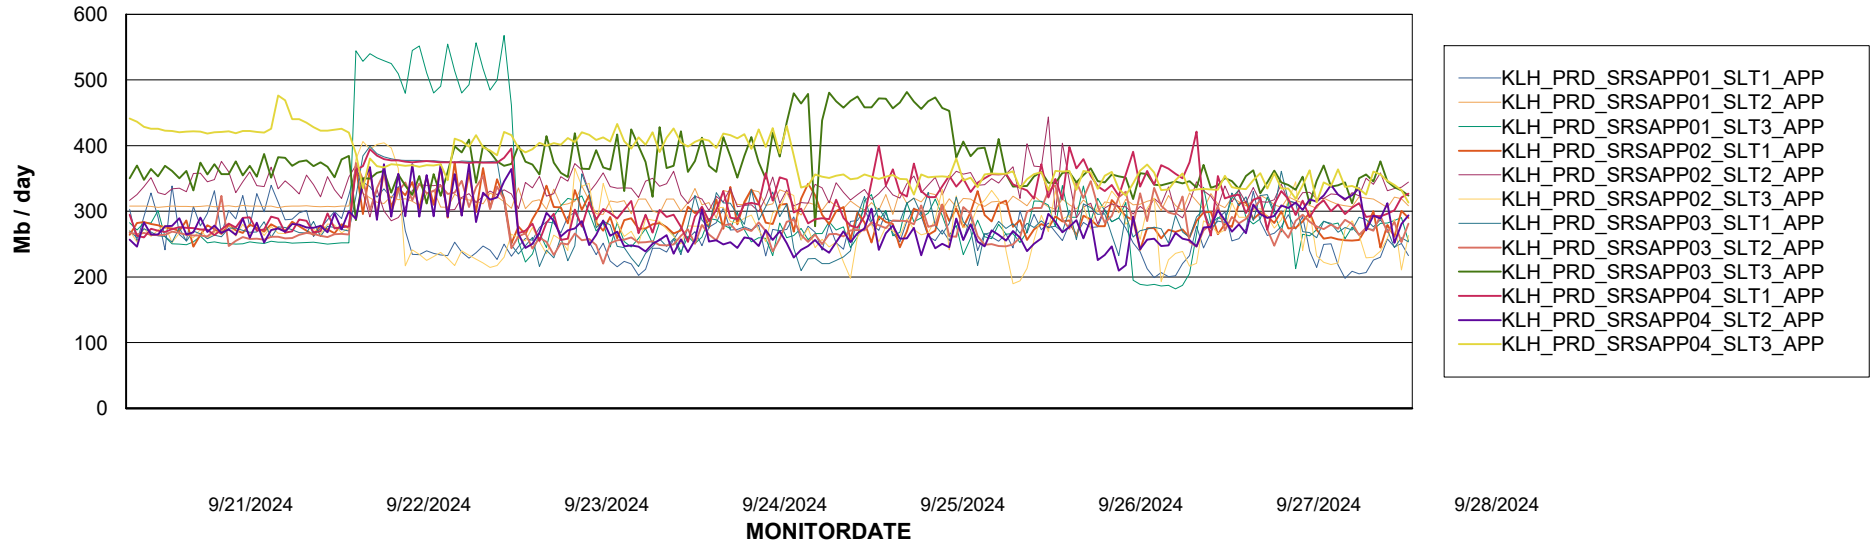

ABSSolute Application Server Services

Avg memory used per ABS Server Service