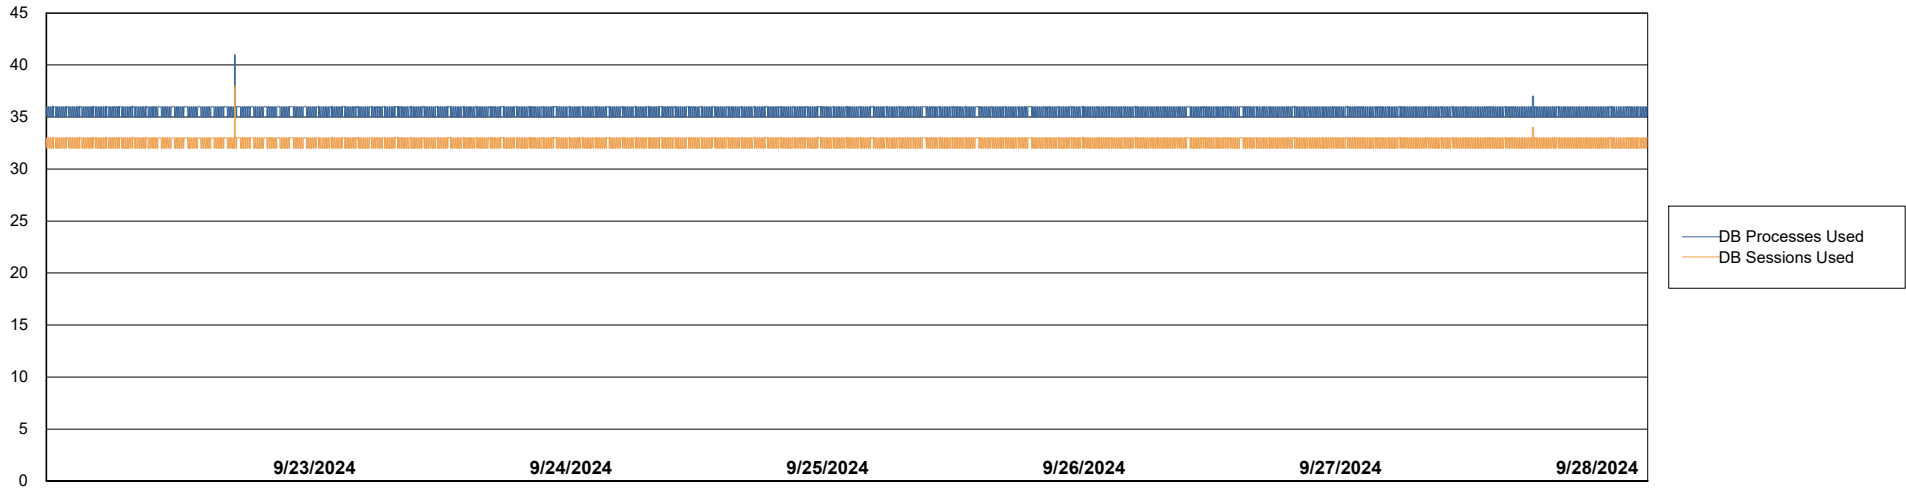

Database Performance KLA_STB_KLAHQORA06_DB_HSBABS1

DB Processes Max 1,000