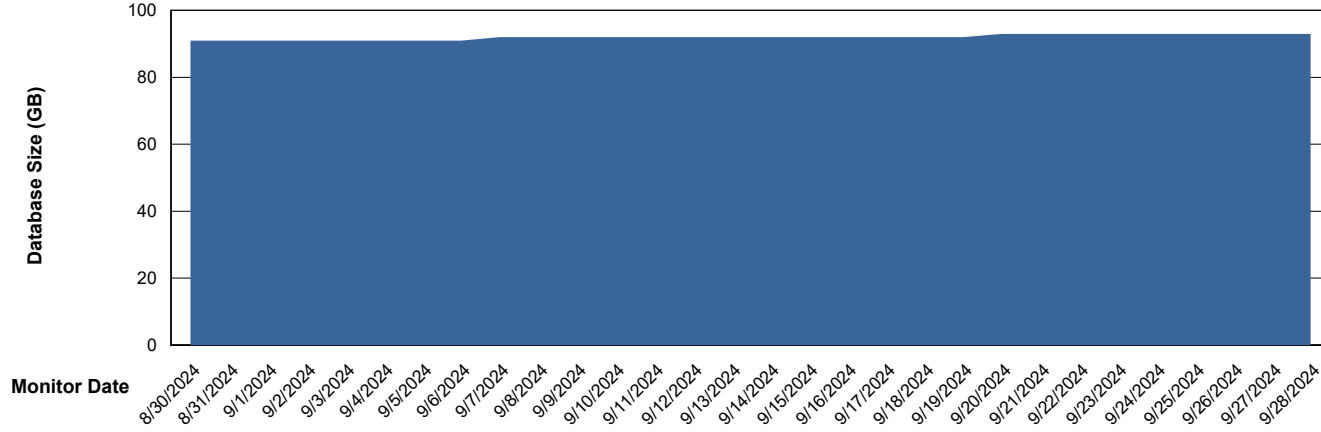

DATABASE SIZE KBR-BI-TOR_PROD_ABS1

Database growth over last month