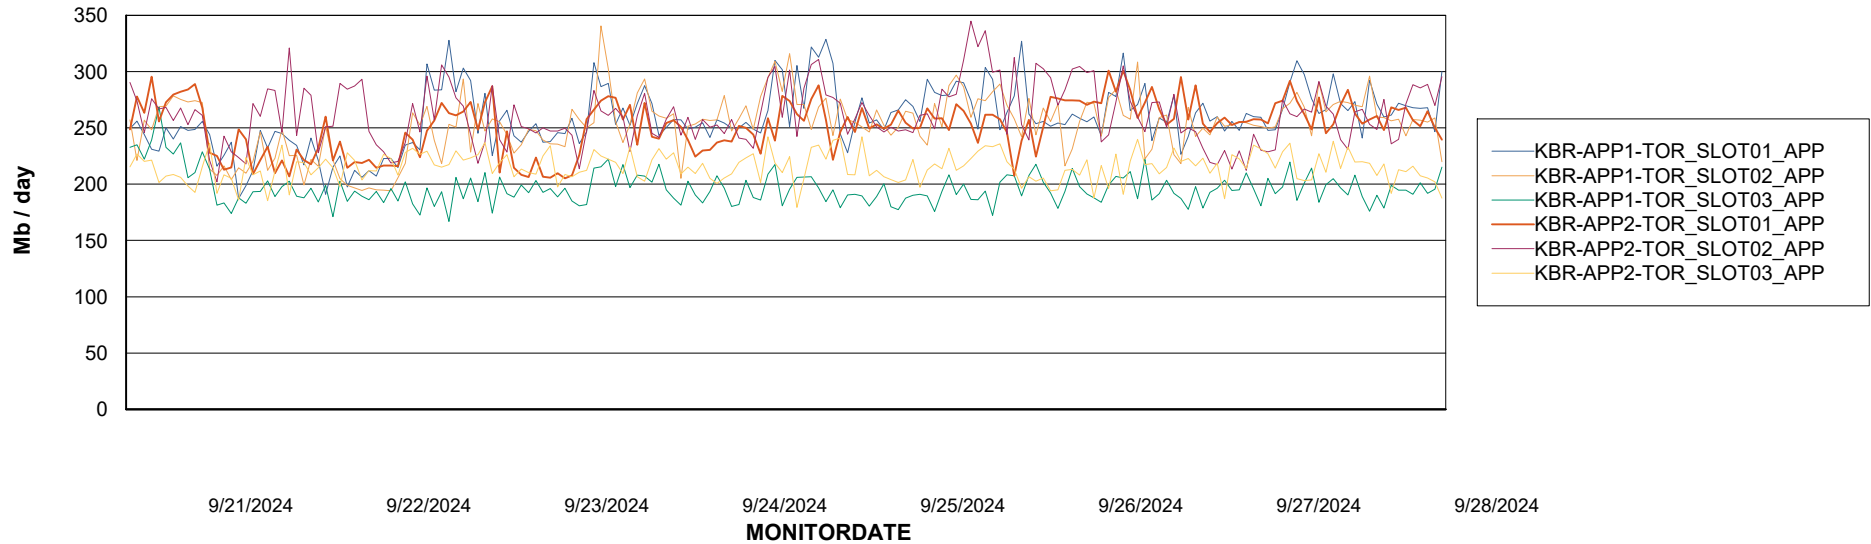

ABSSolute Application Server Services

Avg memory used per ABS Server Service