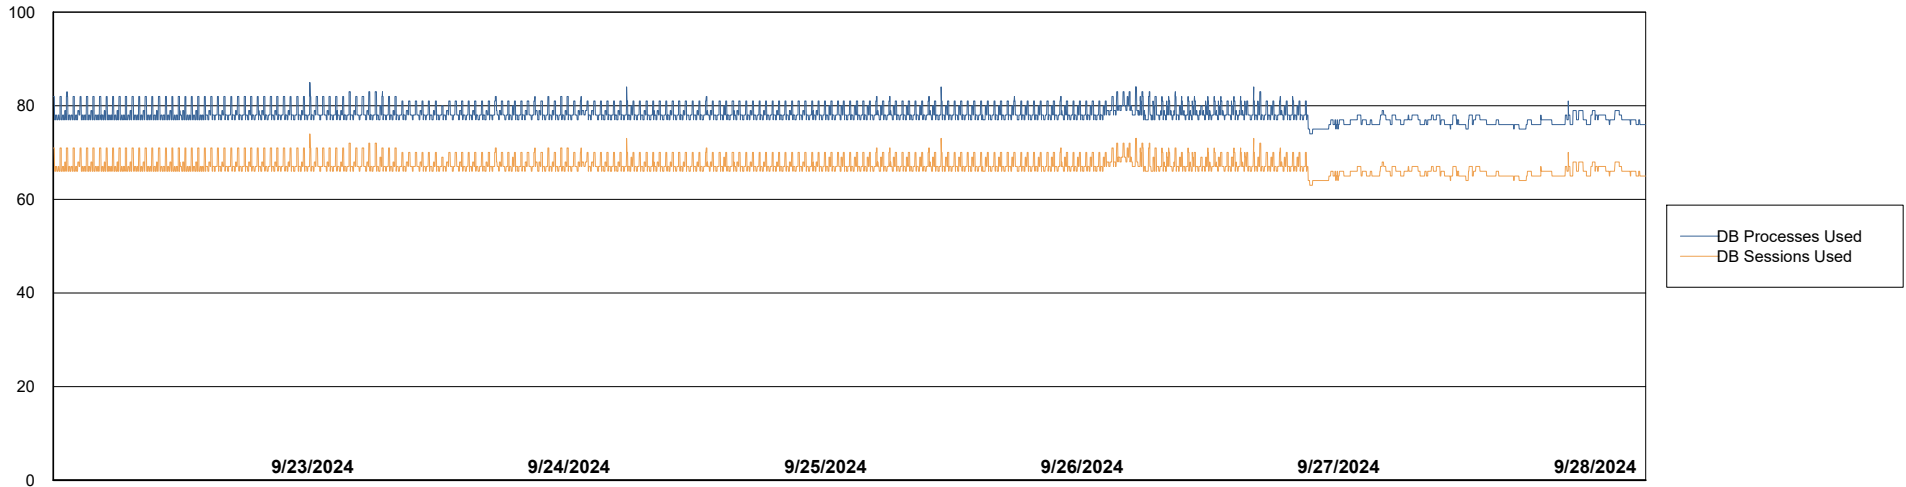

Database Performance KBR-DBS2-TOR_PROD_HSBABS1

DB Processes Max 0
DB Processes Max 1,000
DB Processes Max 4