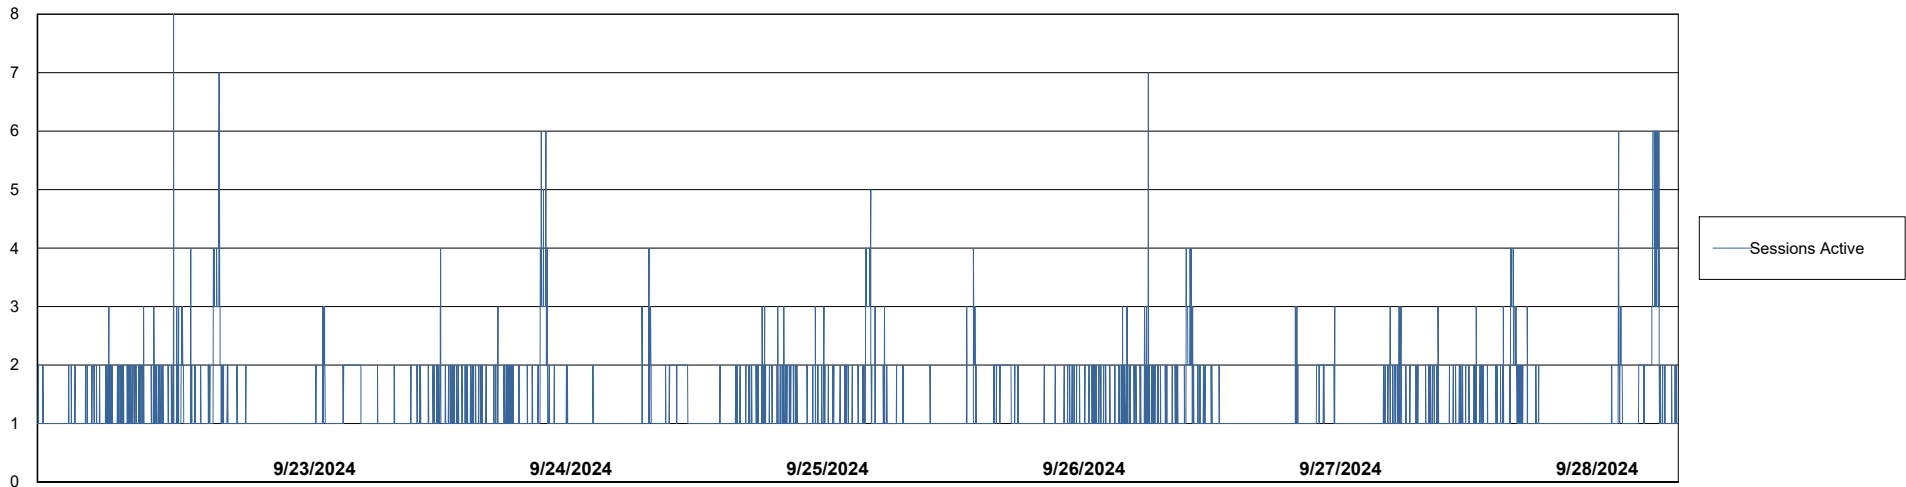

Weekly SLA Customer Report

Customer KBR OCI TOR Production
Database ID 200

Database Performance KBR-BI-TOR_PROD_ABS1

Weekly SLA Customer Report

Customer KBR OCI TOR Production
Database ID 200

Database Performance KBR-DBS1-TOR_PROD_ABS1