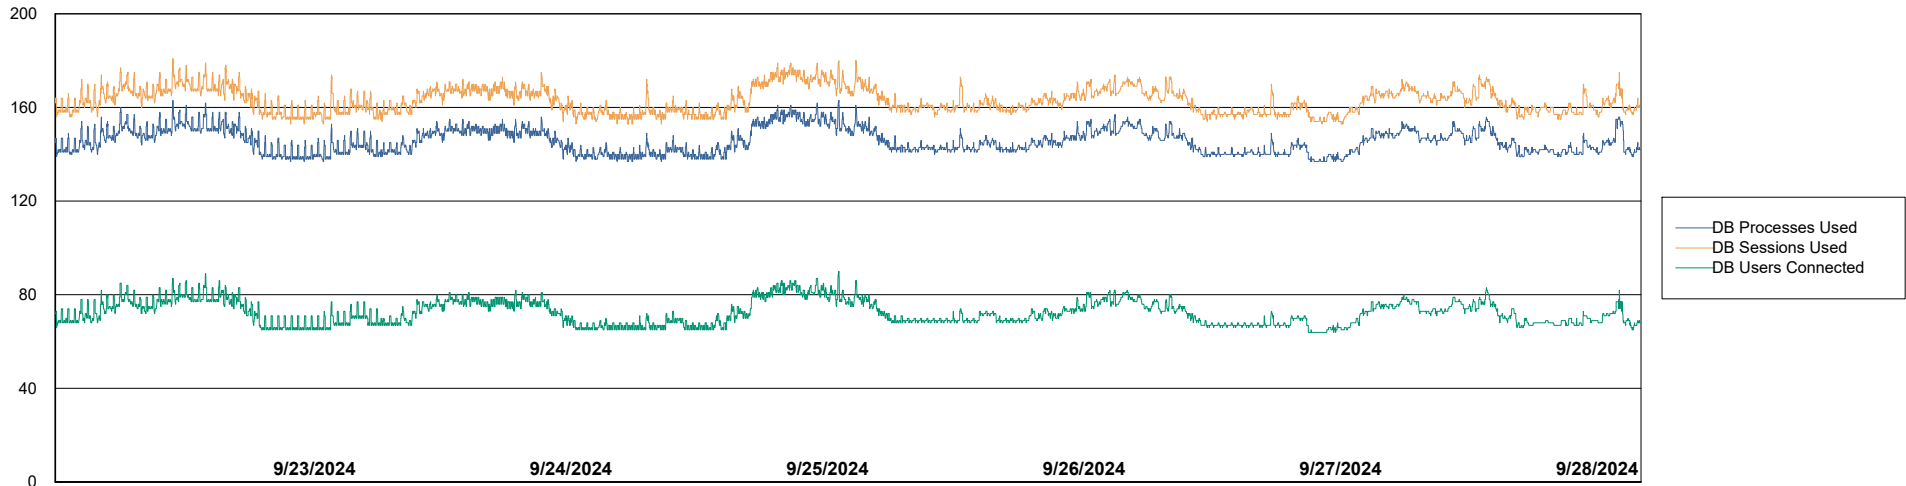

Weekly SLA Customer Report

Customer KBR OCI TOR Production
Database ID 200

Database Performance KBR-BI-TOR_PROD_ABS1

Weekly SLA Customer Report

Customer KBR OCI TOR Production
Database ID 200

Database Performance KBR-DBS1-TOR_PROD_ABS1