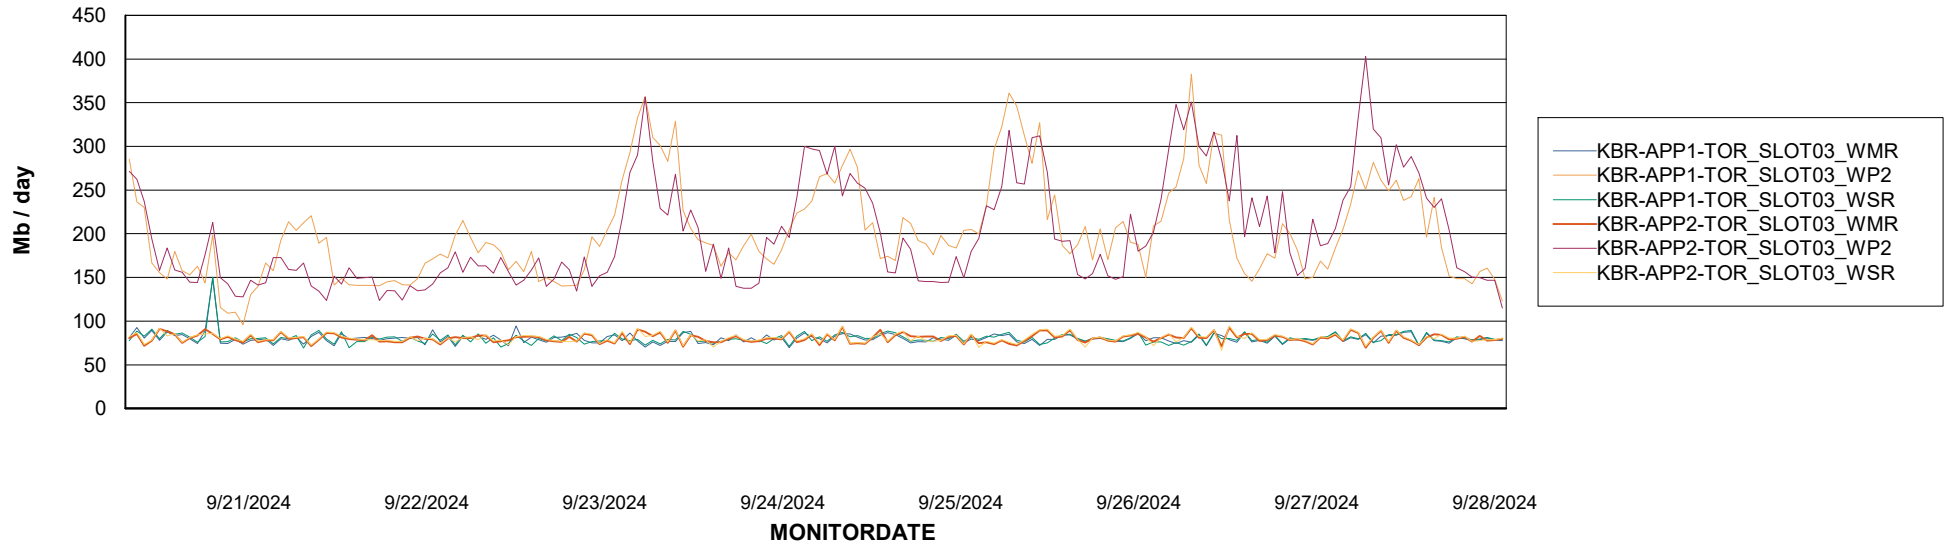

ABSSolute Web Component Services

Avg memory used per ABS Web component