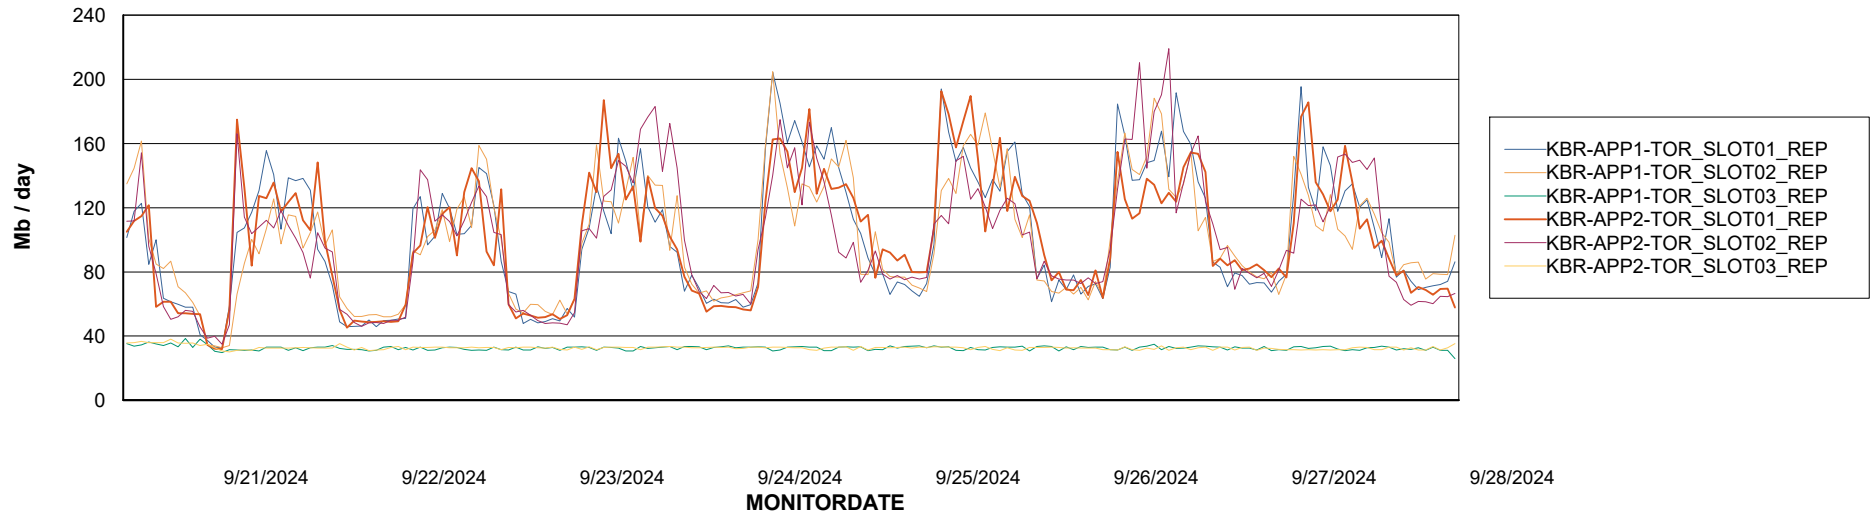

Avg memory used per ABS Server Service

Avg users per day per ABS server

Weekly SLA Customer Report

Customer KBR OCI TOR Production
Database ID 200

ABSSolute Application ReportServer Services

Avg memory used per ReportServer Service