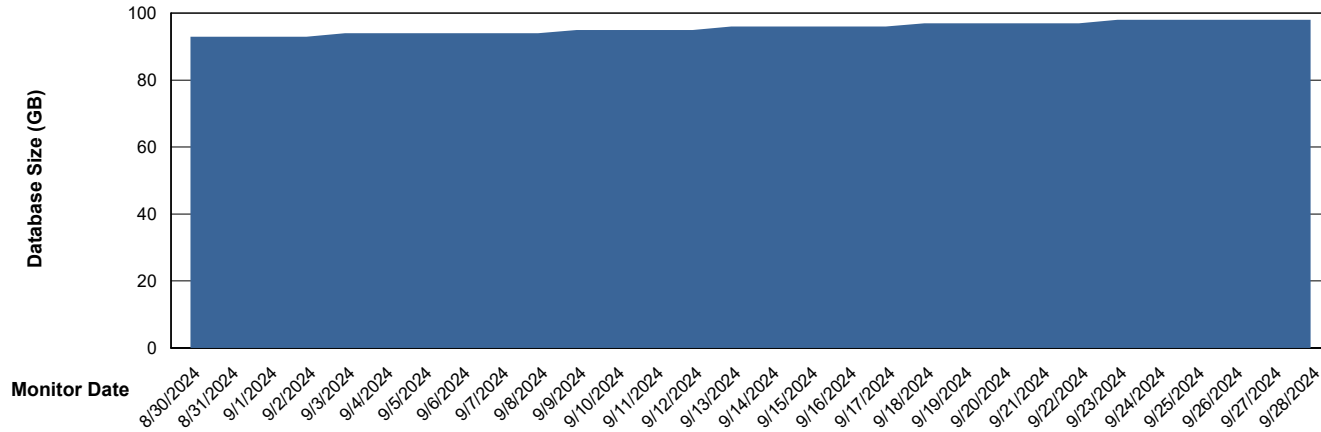

Customer KBR OCI TOR Production
Database ID 200

DATABASE SIZE KBR-BI-TOR_PROD_ABS1

Database growth over last month

DATABASE SIZE KBR-DBS1-TOR_PROD_ABS1

Database growth over last month

Weekly SLA Customer Report