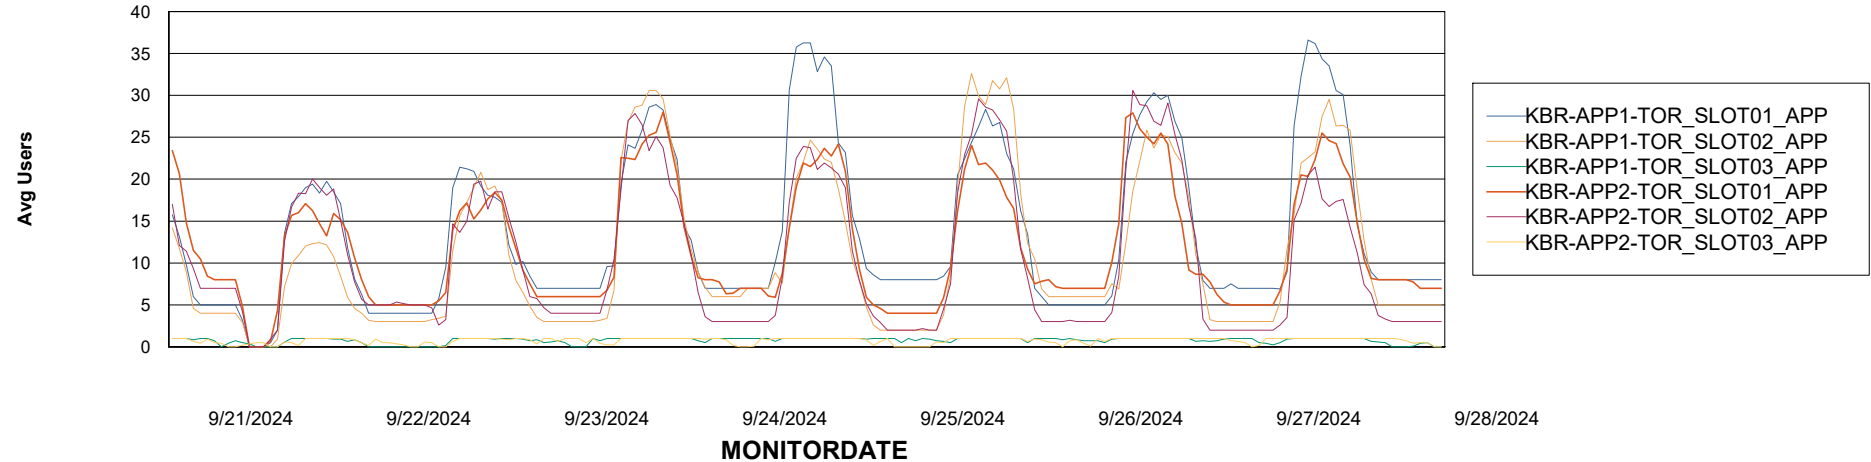

Avg users per day per ABS server