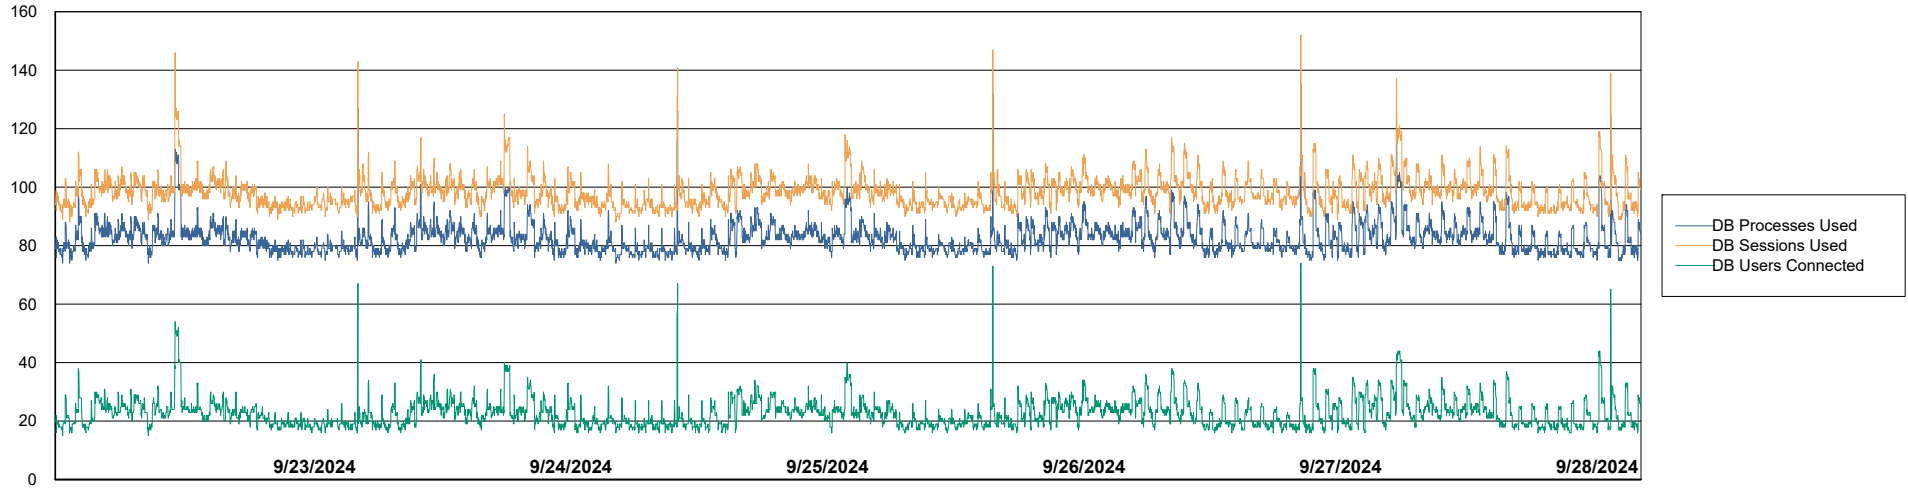

Database Performance KBR-BI-TOR_PROD_ABS1