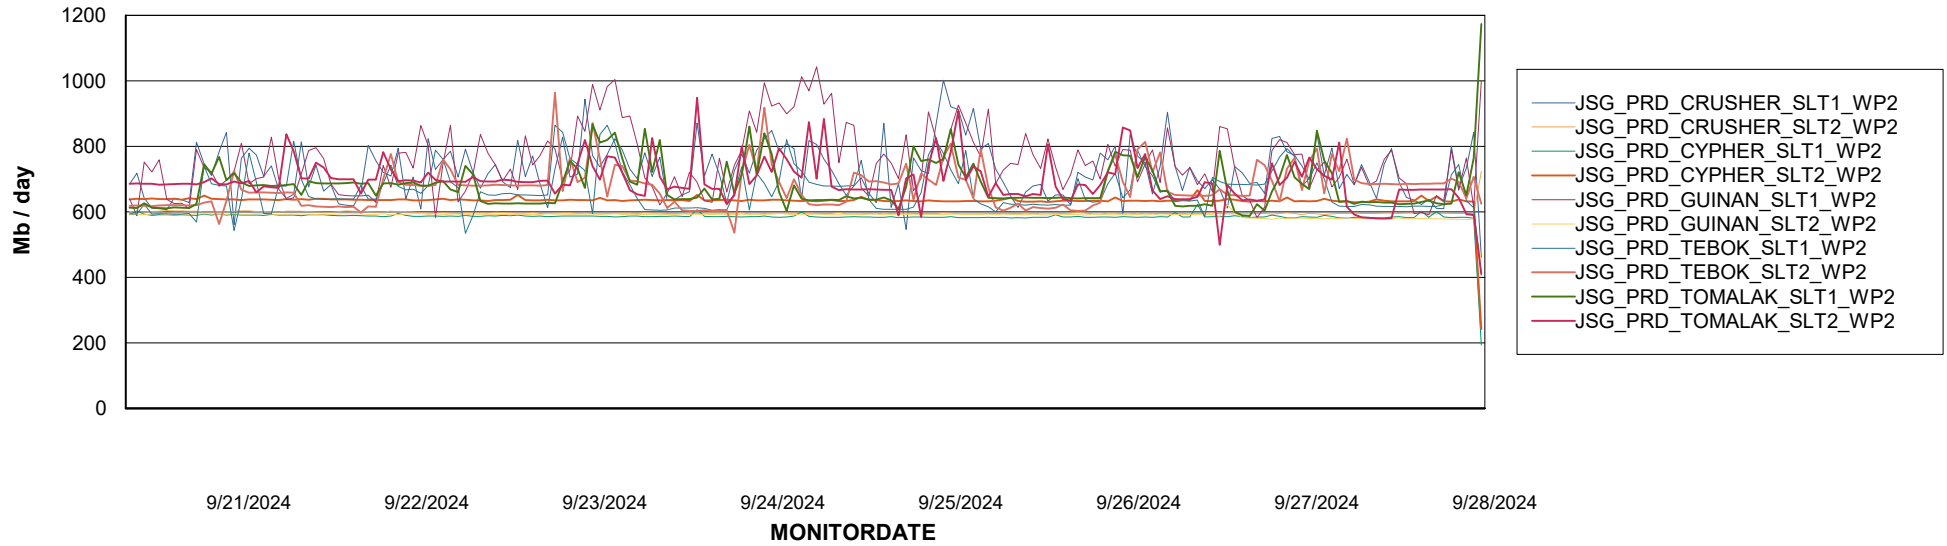

ABSSolute Web Component Services

Avg memory used per ABS Web component