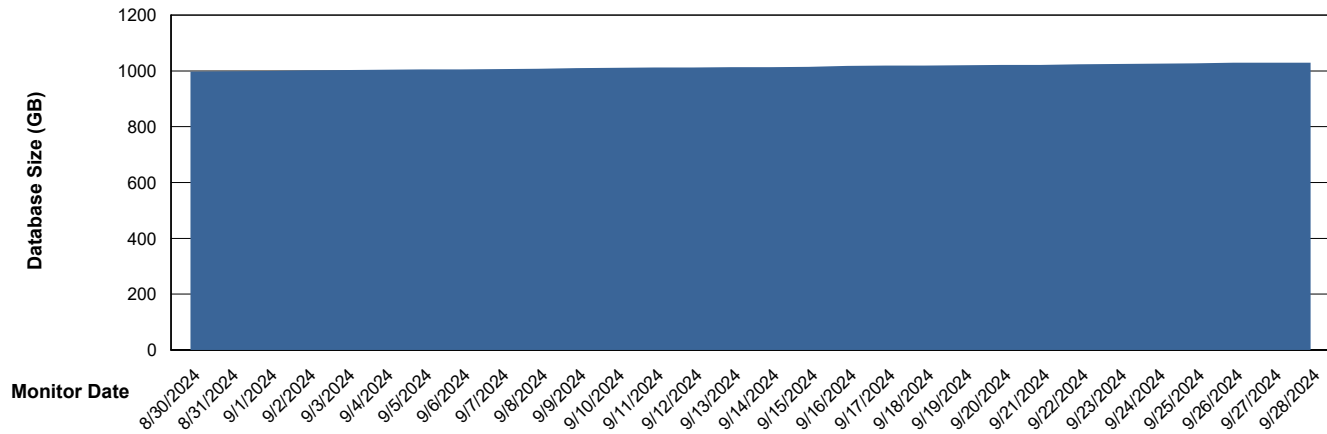

Customer JSG_Production (24/7)
Database ID 102

DATABASE SIZE JSG_PRD_BASHIR_DB_ABS1

Database growth over last month

DATABASE SIZE JSG_PRD_RIKER_DB_HSBABS1

Database growth over last month

Weekly SLA Customer Report