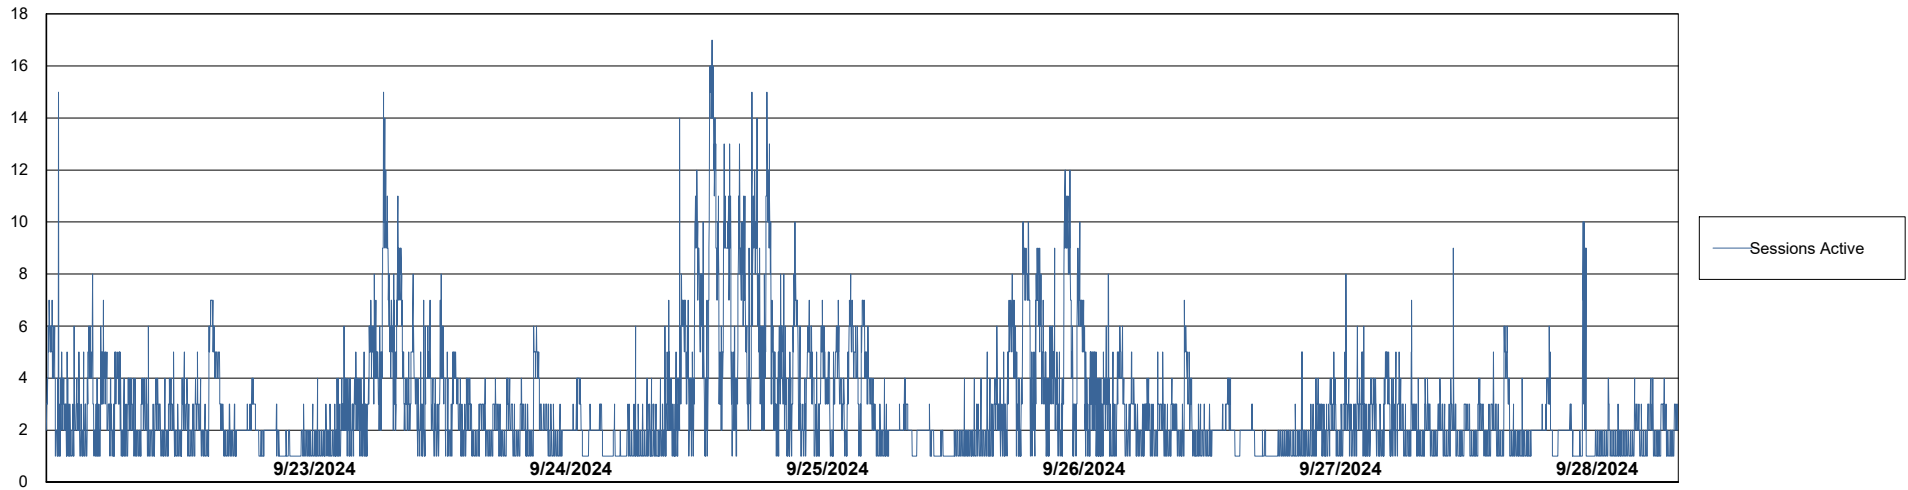

Weekly SLA Customer Report

Customer JSG_Production (24/7)
Database ID 102

Harddisk Usage JSG_PRD_WORF

	Free disk space on C: (%)	Total disk space on C: (Gb)	Used disk space on C: (Gb)
9/28/2024	50	149	75
9/27/2024	50	149	75
9/26/2024	50	149	75
9/25/2024	50	149	75
9/24/2024	50	149	74
9/23/2024	50	149	74
9/22/2024	50	149	74

Weekly SLA Customer Report

Customer JSG_Production (24/7)
Database ID 102

Database Performance JSG_PRD_BASHIR_DB_ABS1

Weekly SLA Customer Report

Customer JSG_Production (24/7)
Database ID 102

Database Performance JSG_PRD_PICARD_DB_ABS1