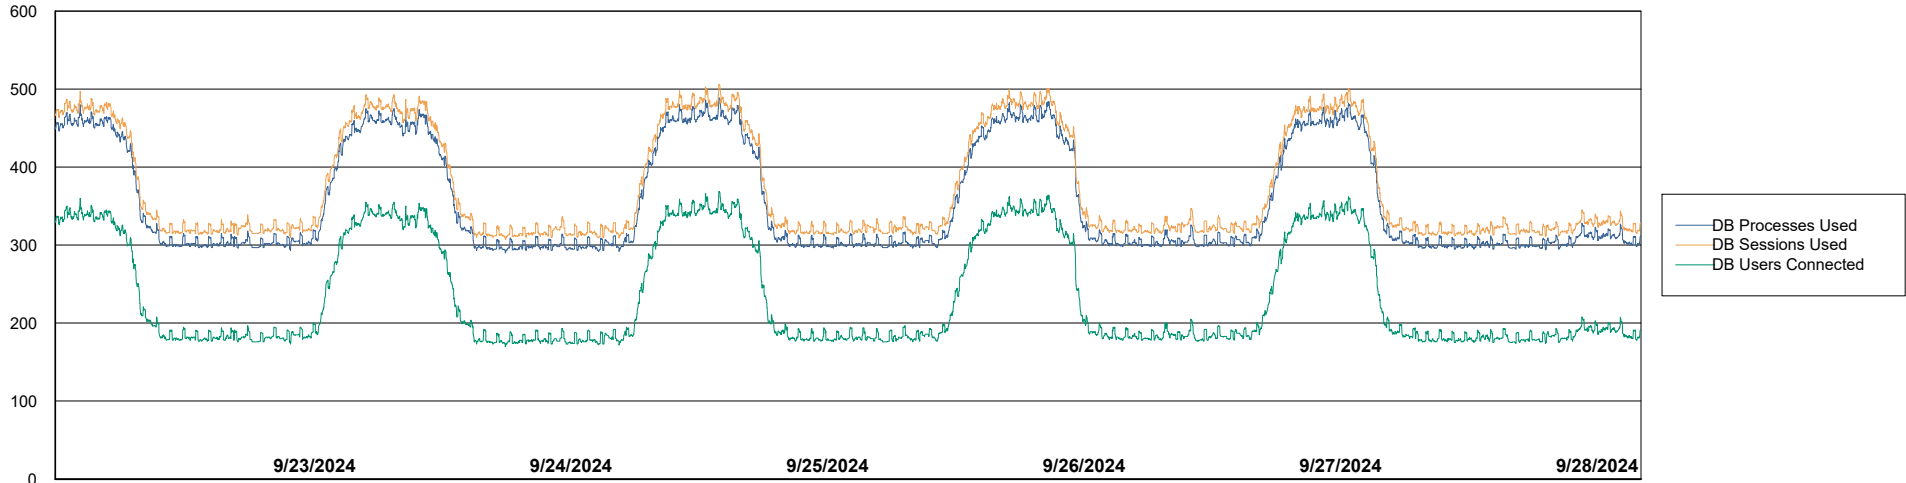

DB Processes Max 1,000
DB Processes Max 4
DB Processes Max 0

Weekly SLA Customer Report

Customer JSG_Production (24/7)
Database ID 102

Database Performance JSG_PRD_RIKER_DB_HSBABS1

Weekly SLA Customer Report