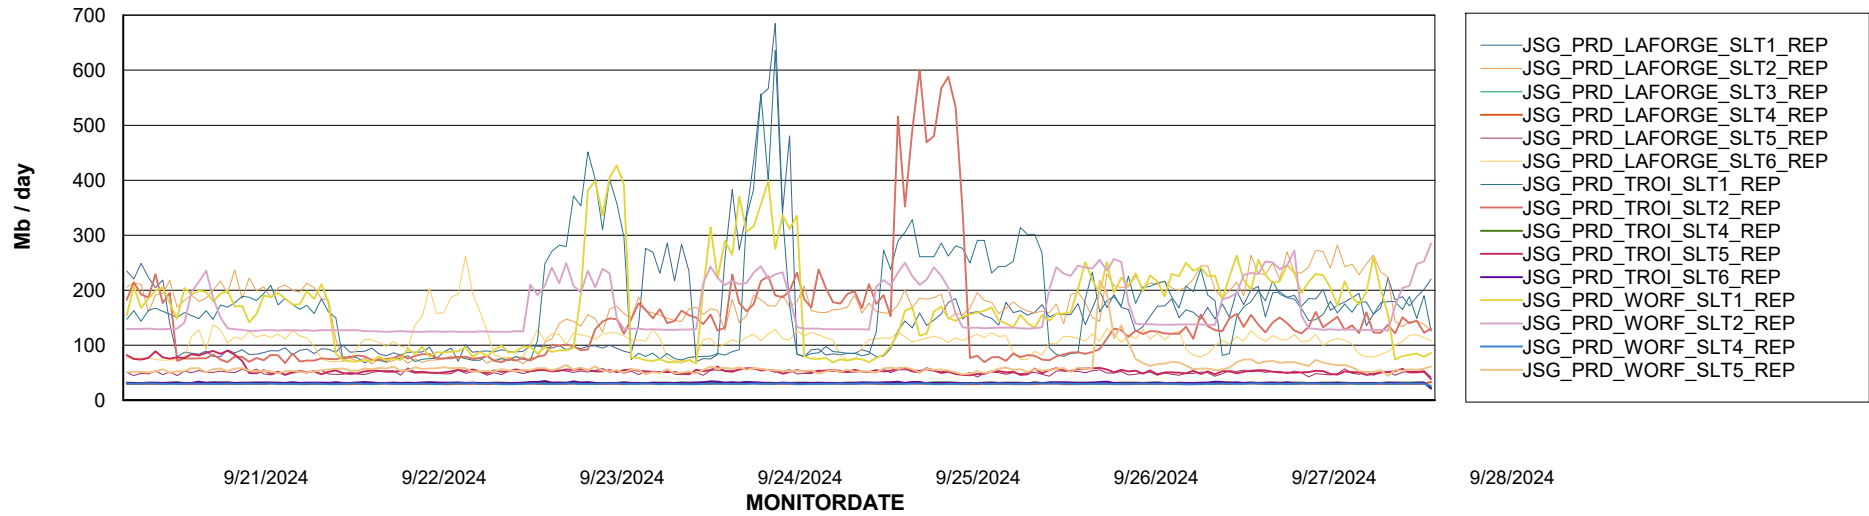

ABSSolute Application ReportServer Services

Avg memory used per ReportServer Service