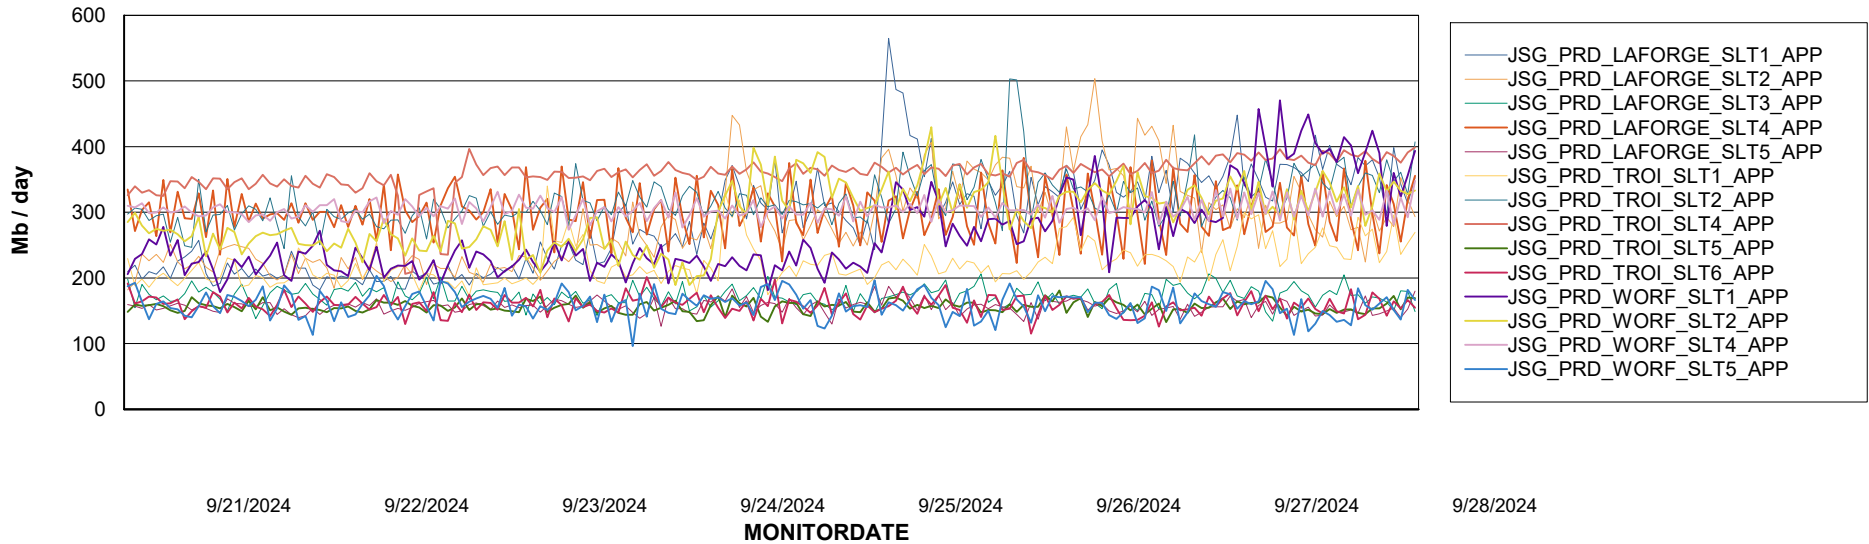

ABSSolute Application Server Services

Avg memory used per ABS Server Service