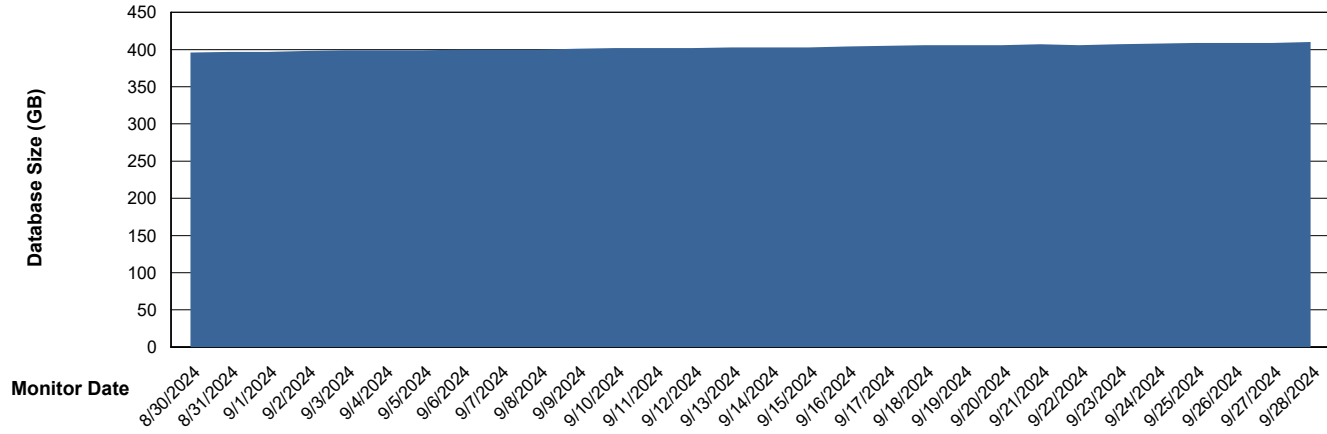

Weekly SLA Customer Report

Customer JSG_Production (24/7)
Database ID 102

Database Performance JSG_PRD_BASHIR_DB_ABS1

Weekly SLA Customer Report

Customer JSG_Production (24/7)
Database ID 102

Database Performance JSG_PRD_PICARD_DB_ABS1

DB Processes Max 1,000
DB Processes Max 4
DB Processes Max 0

Weekly SLA Customer Report

Customer JSG_Production (24/7)
Database ID 102

Database Performance JSG_PRD_RIKER_DB_HSBABS1

Weekly SLA Customer Report

Customer JSG_Production (24/7)
Database ID 102

DATABASE SIZE JSG_PRD_BASHIR_DB_ABS1

Database growth over last month

DATABASE SIZE JSG_PRD_RIKER_DB_HSBABS1

Database growth over last month

Weekly SLA Customer Report