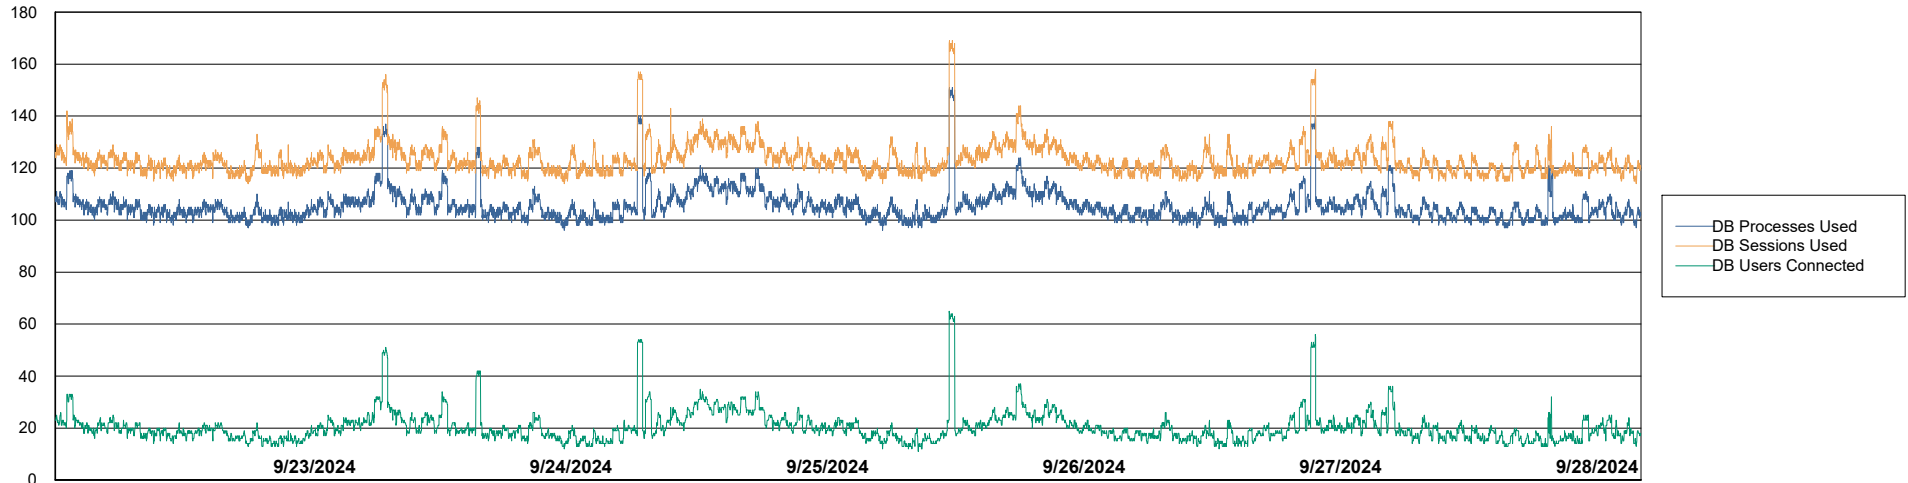

Database Performance JSG_PRD_BASHIR_DB_ABS1