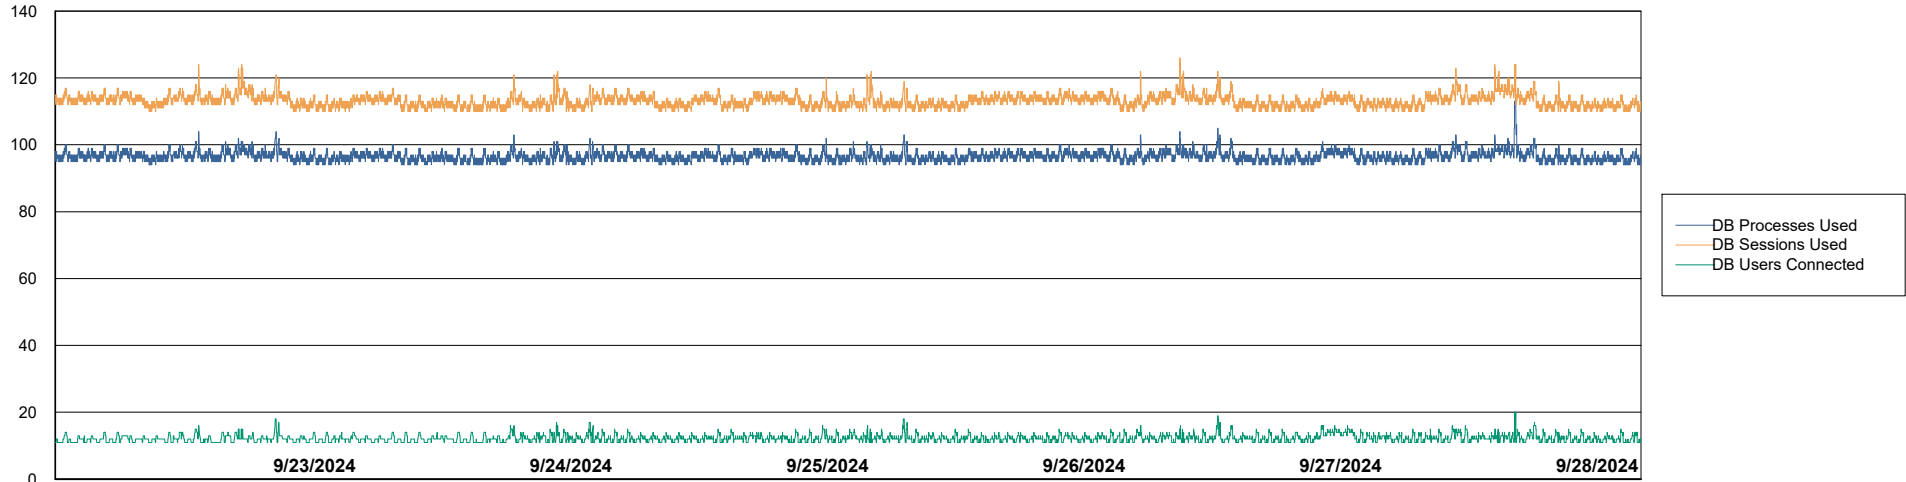

Database Performance ELJ_PRD_FRASEQXPRDDB03_ABS1