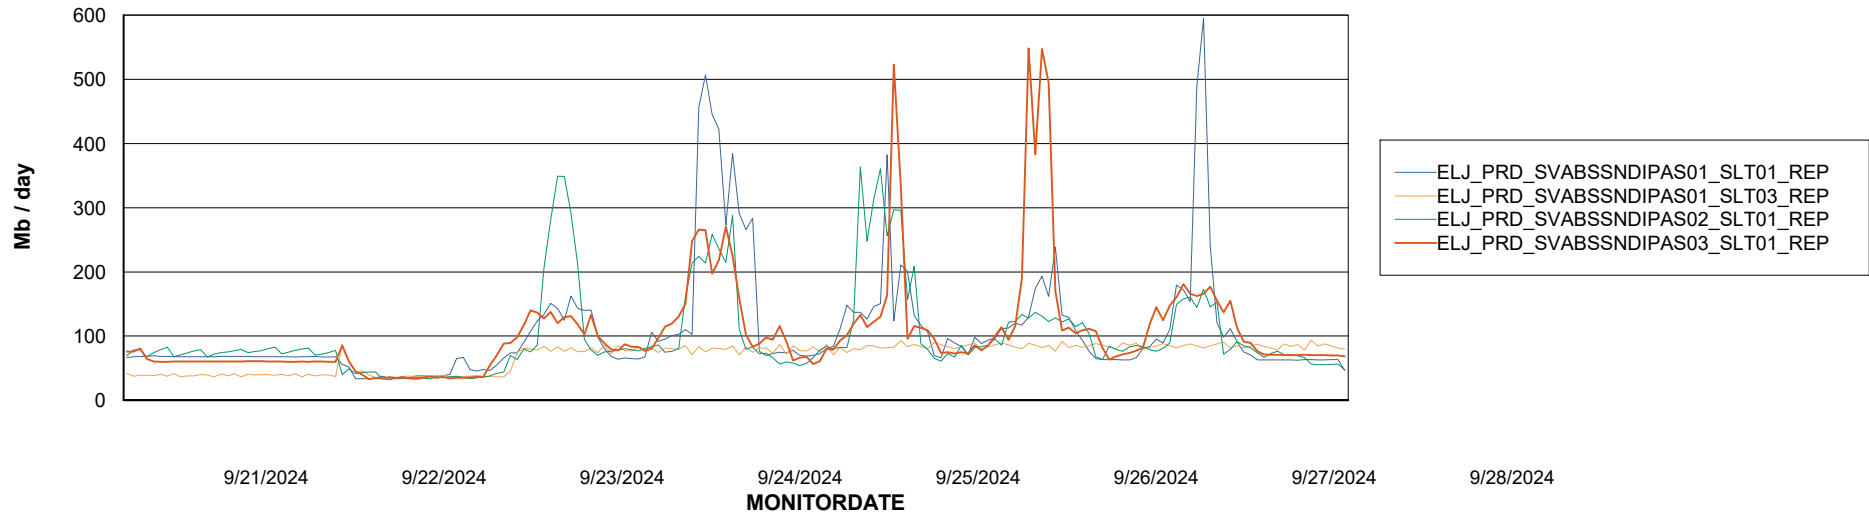

ABSSolute Application ReportServer Services

Avg memory used per ReportServer Service