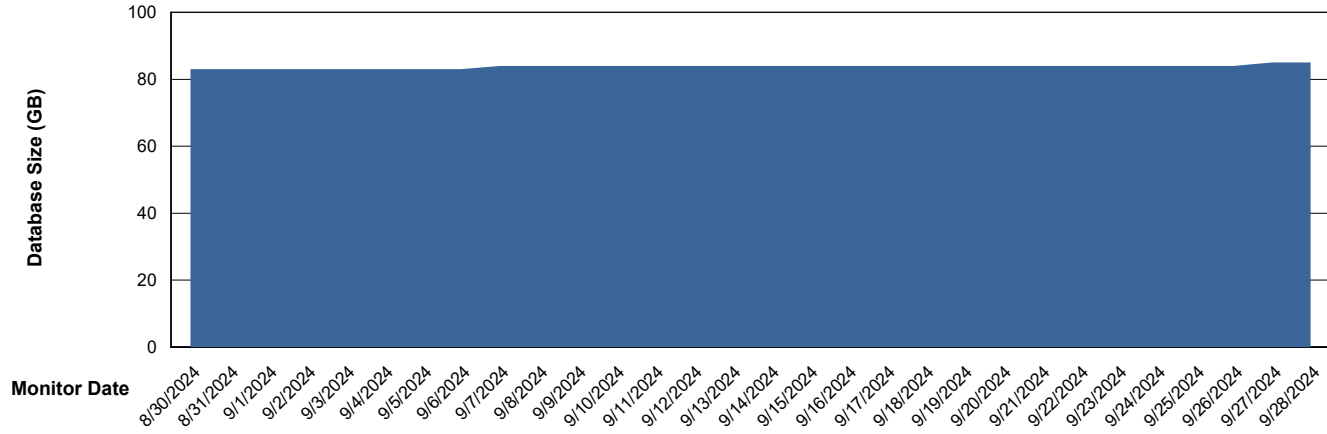

DATABASE SIZE ELJ_PRD_FRASEQXPRDDB01_ABS1

Database growth over last month