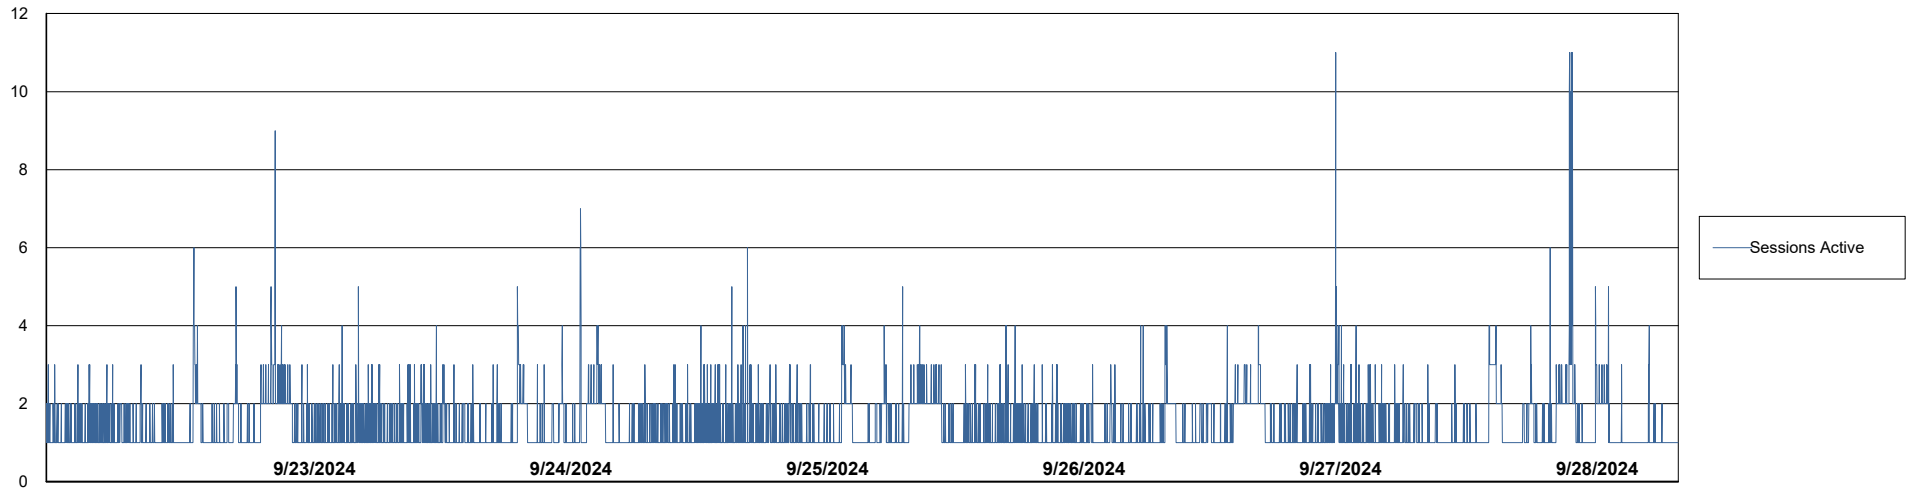

Database Performance ELJ_PRD_FRASEQXPRDDB01_ABS1