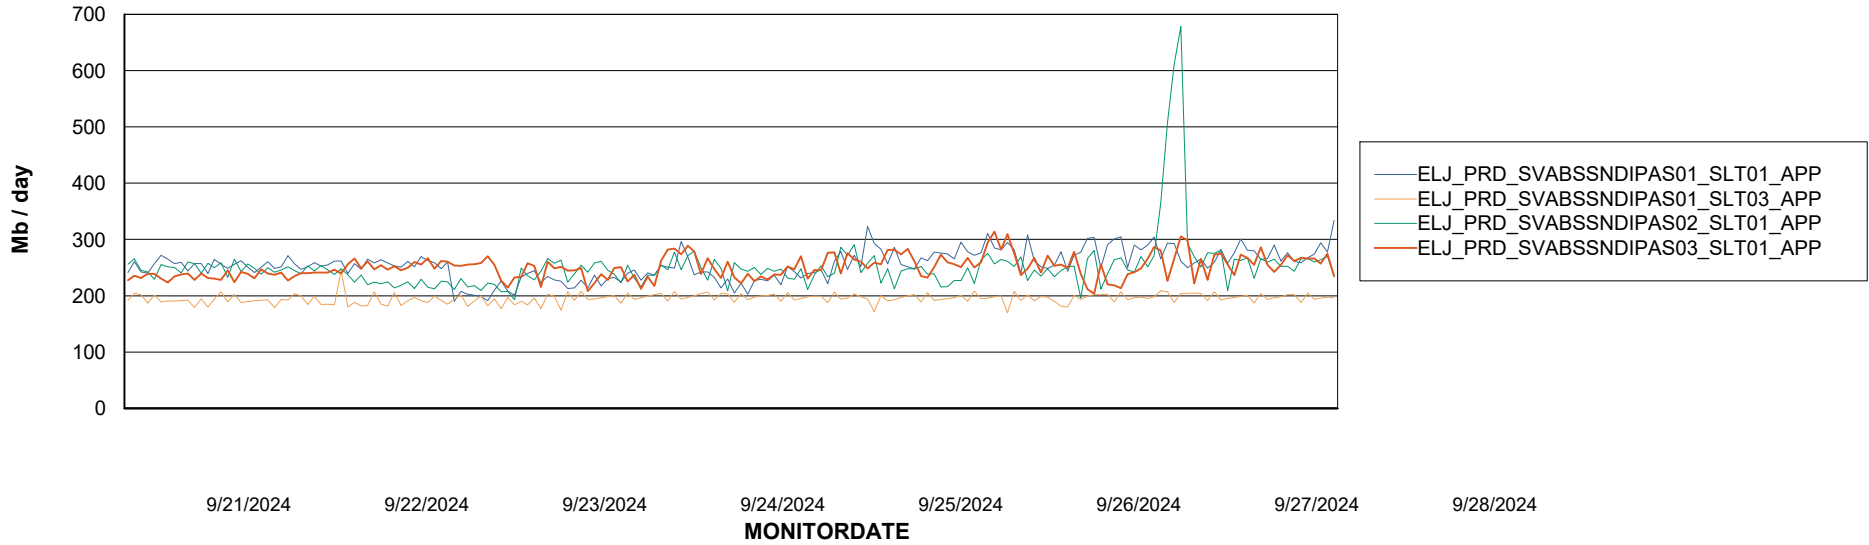

ABSSolute Application Server Services

Avg memory used per ABS Server Service