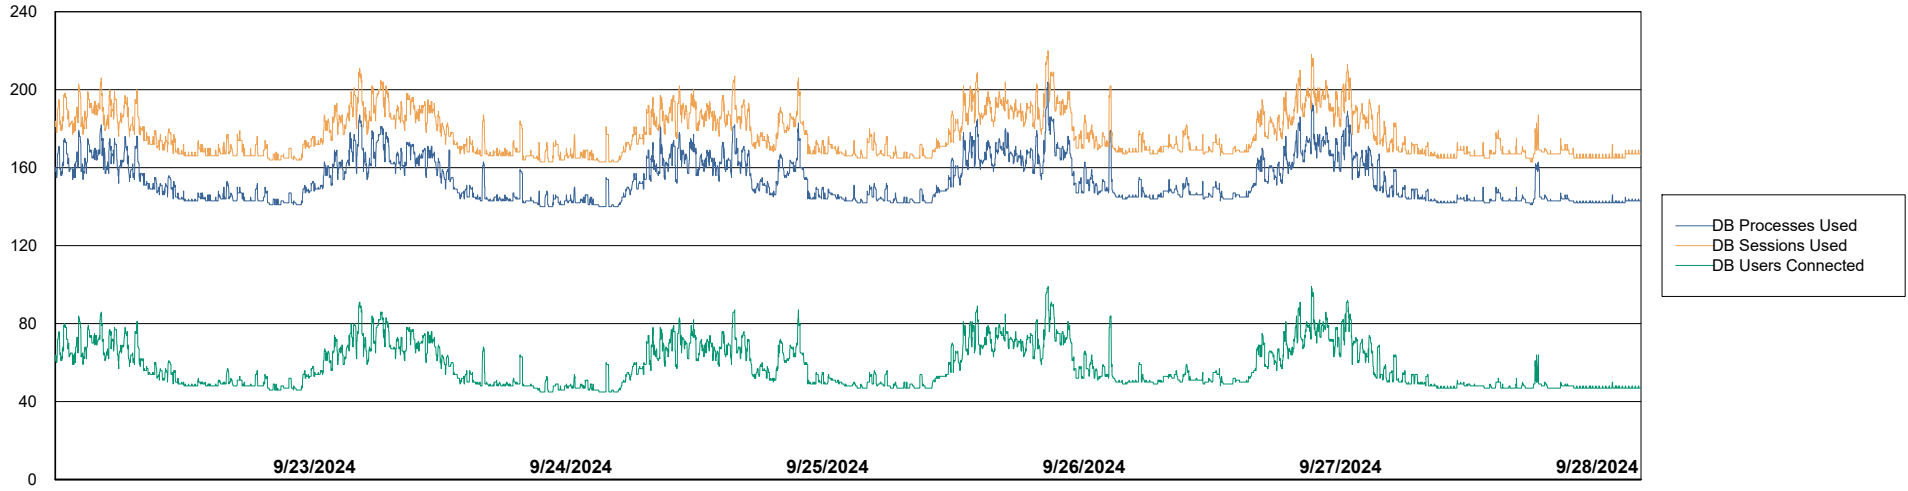

Database Performance ELJ_PRD_FRASEQXPRDDB01_ABS1