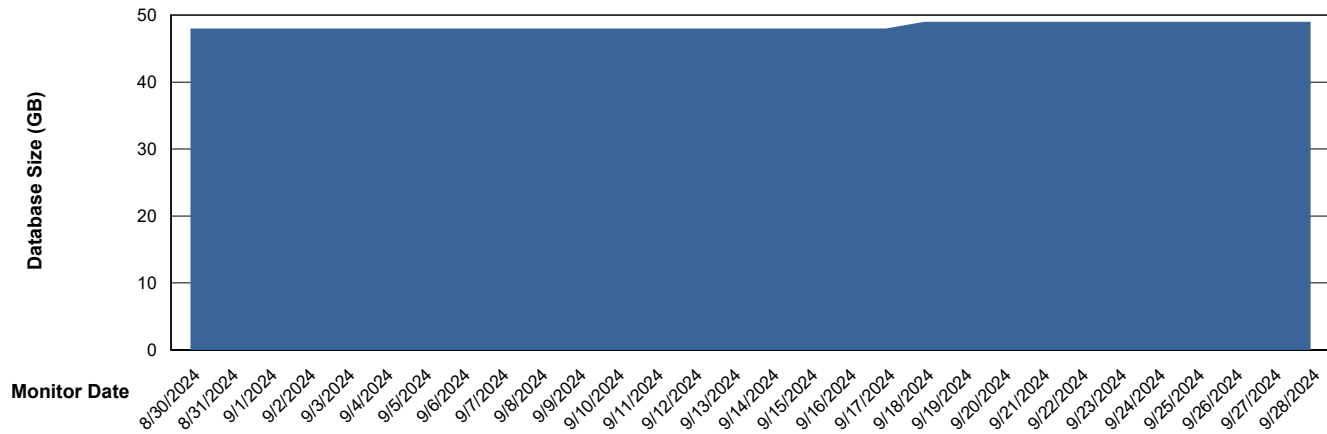

DATABASE SIZE ELJ_PRD_FRASEQXPRDDB03_ABS1

Database growth over last month