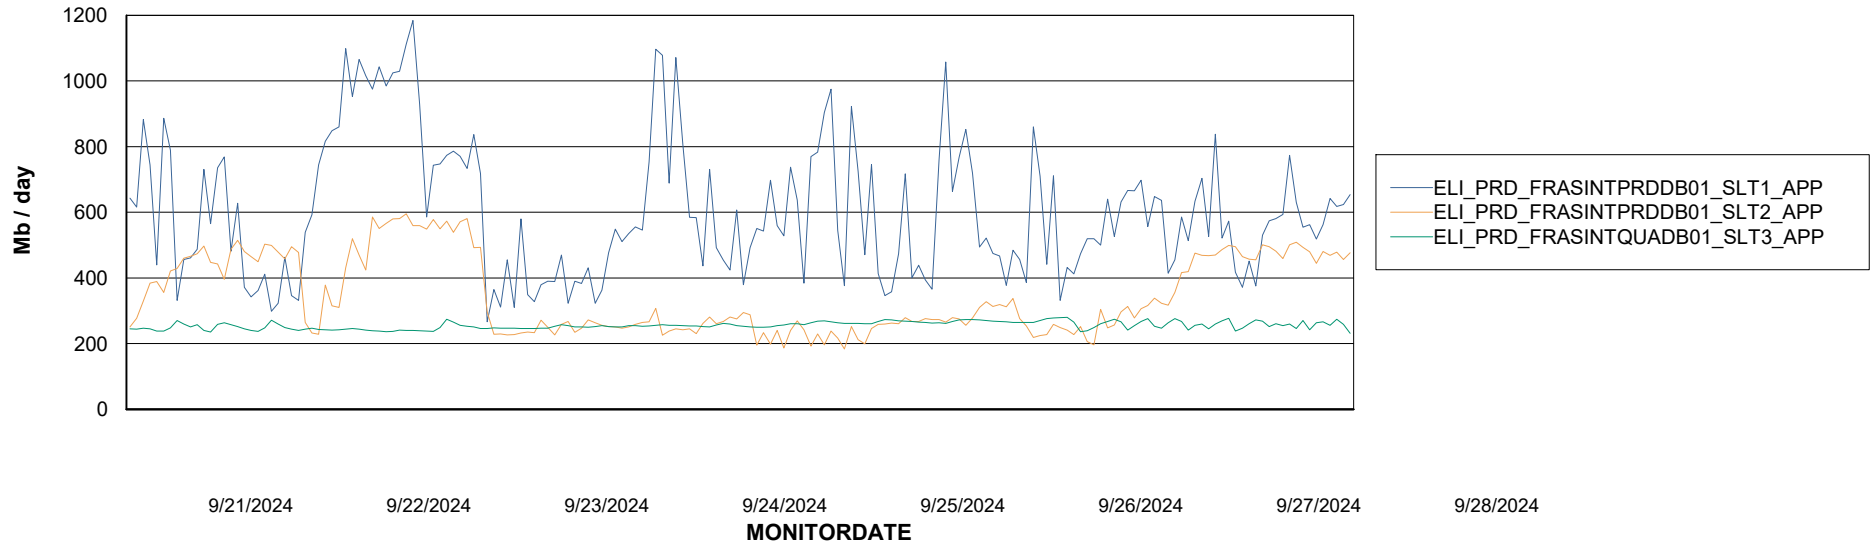

ABSSolute Application Server Services

Avg memory used per ABS Server Service