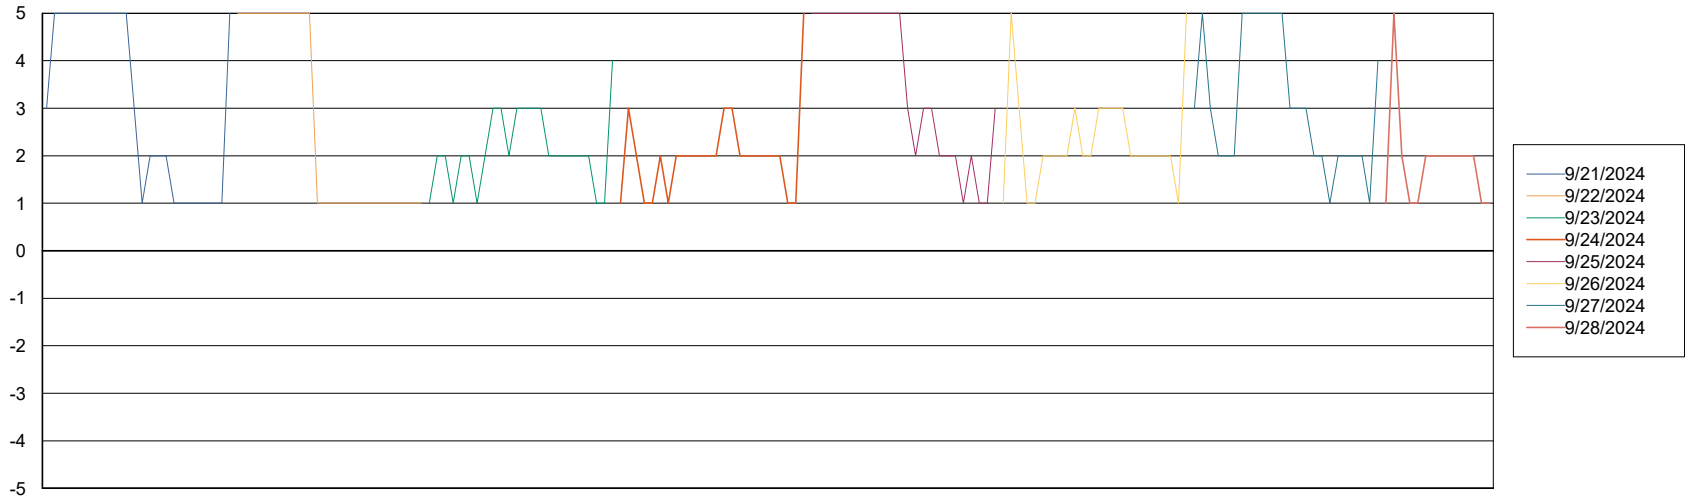

Standby Database Health ELI_Production

Recovery lag for last 7 days