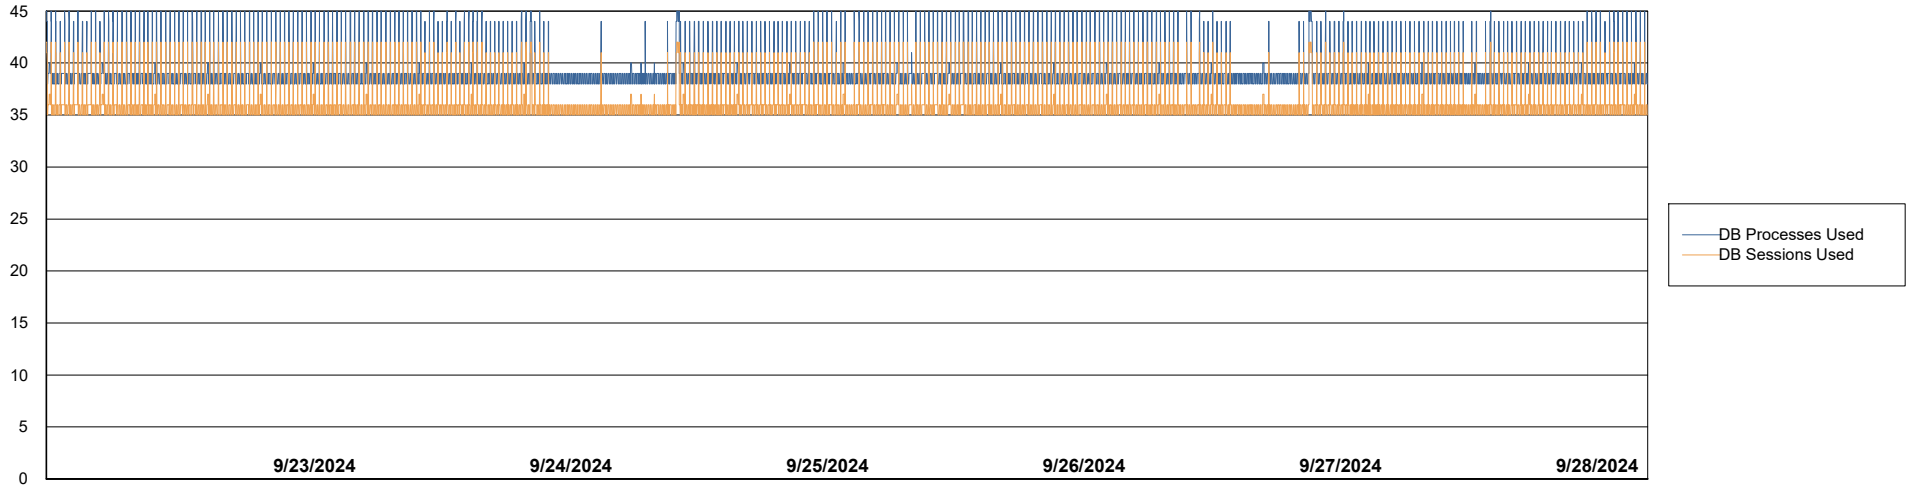

Database Performance ELI_PRD_FRASINTQUADB01_HSBABS1

DB Processes Max 1,000