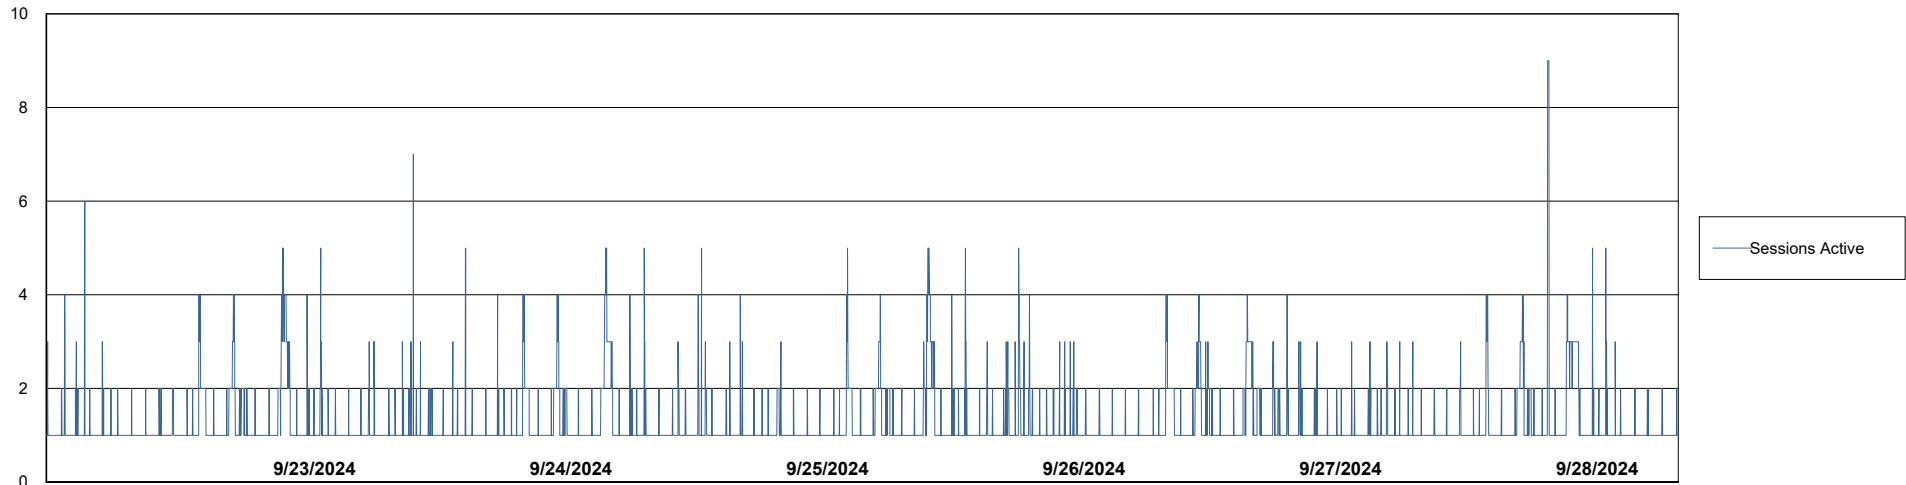

Database Performance ELI_PRD_FRASEQXPRDDB04-BI_ABS1