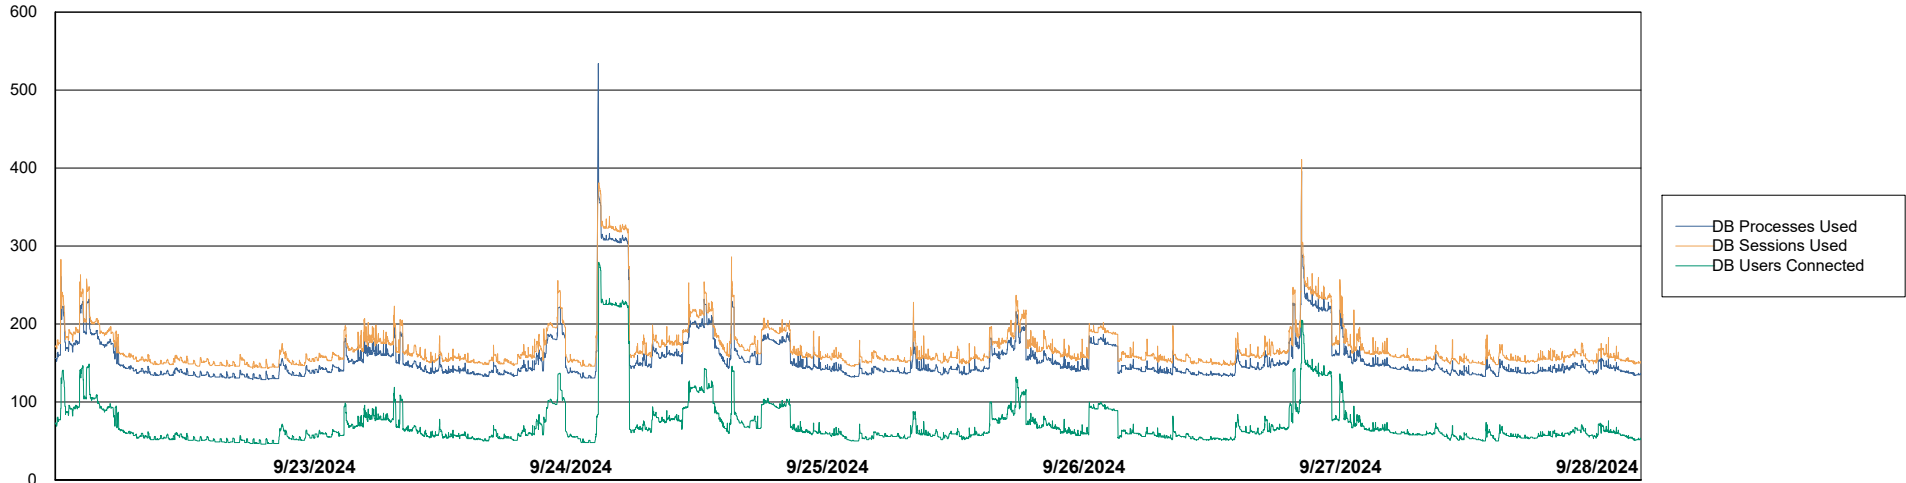

Weekly SLA Customer Report

Customer ELI_Production
Database ID 62

Database Performance ELI_PRD_FRASEQXPRDDB04-BI_ABS1

Weekly SLA Customer Report

Customer ELI_Production
Database ID 62

Database Performance ELI_PRD_FRASINTPRDDB01_ABS1