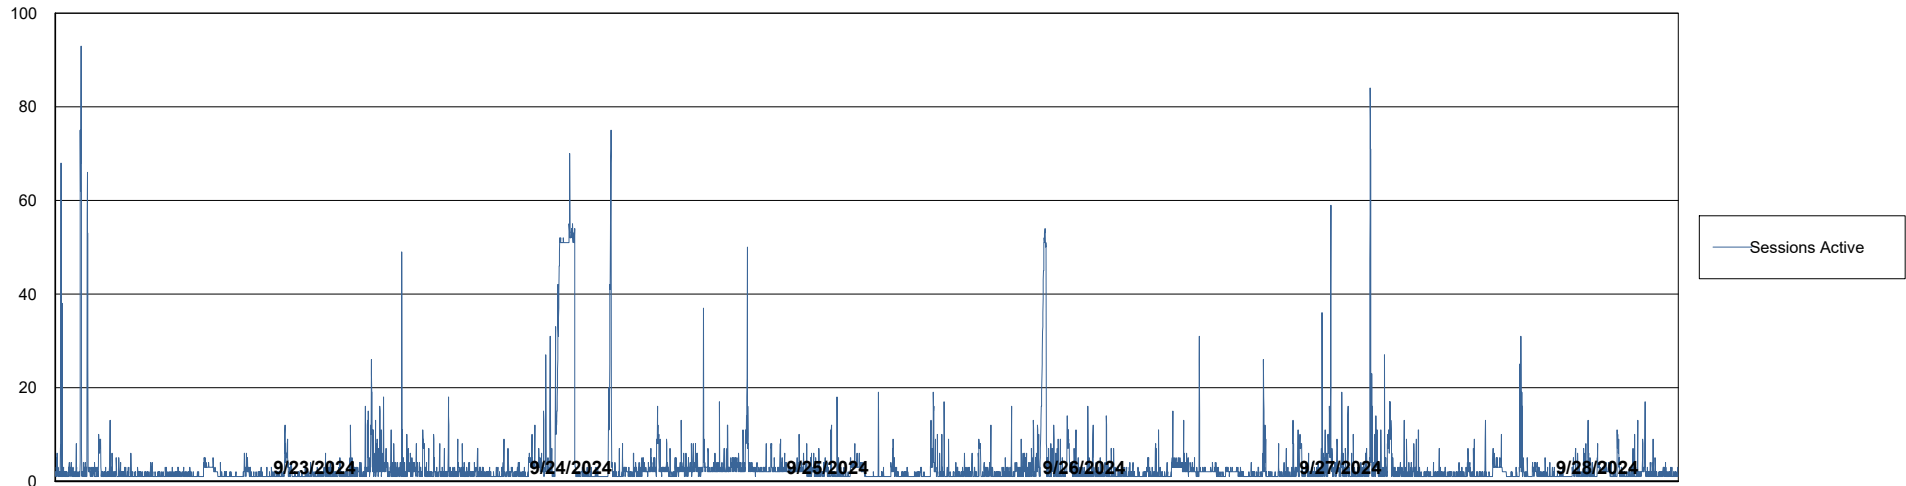

Weekly SLA Customer Report

Customer ELI_Production
Database ID 62

Database Performance ELI_PRD_FRASEQXPRDDB04-BI_ABS1

Weekly SLA Customer Report

Customer ELI_Production
Database ID 62

Database Performance ELI_PRD_FRASINTPRDDB01_ABS1