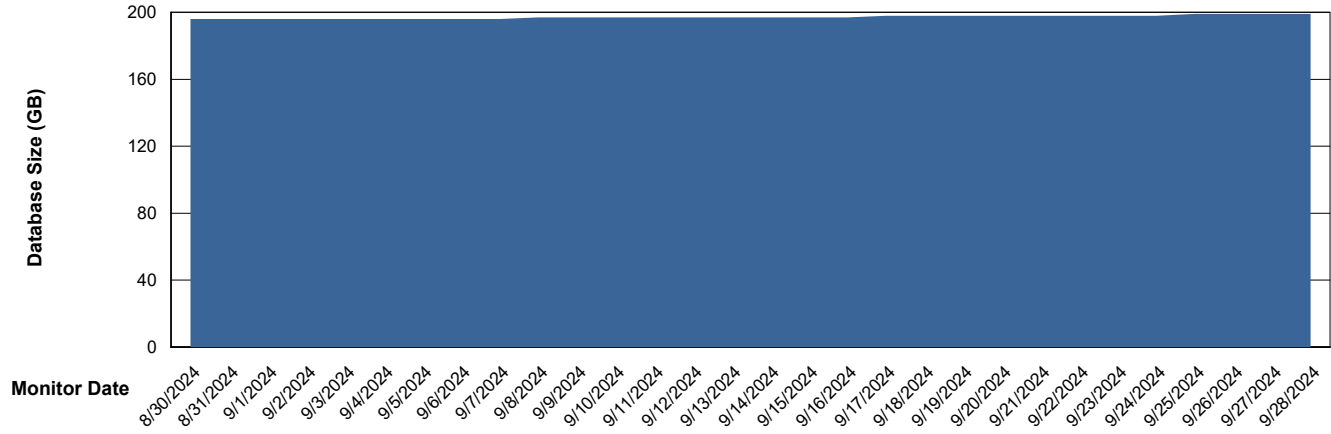

DATABASE SIZE ELI_PRD_FRASEQXPRDDB04-BI_ABS1

Database growth over last month