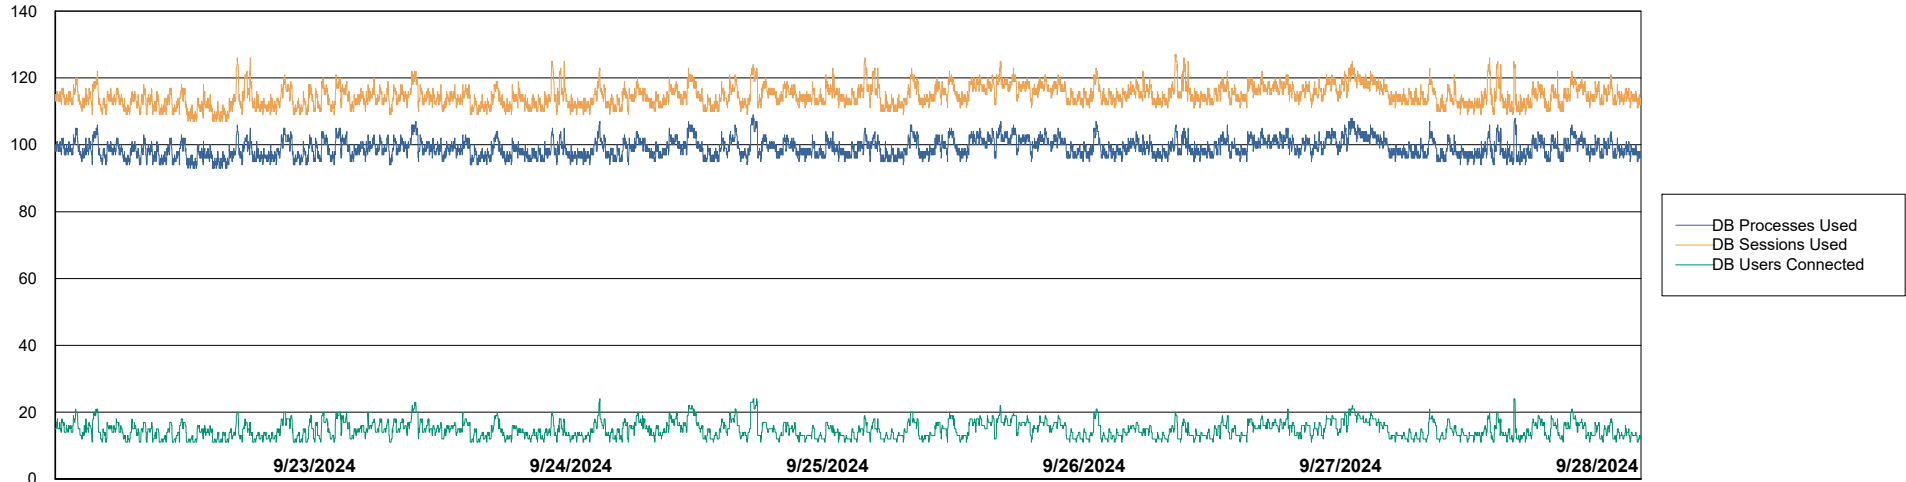

Database Performance ELI_PRD_FRASEQXPRDDB04-BI_ABS1