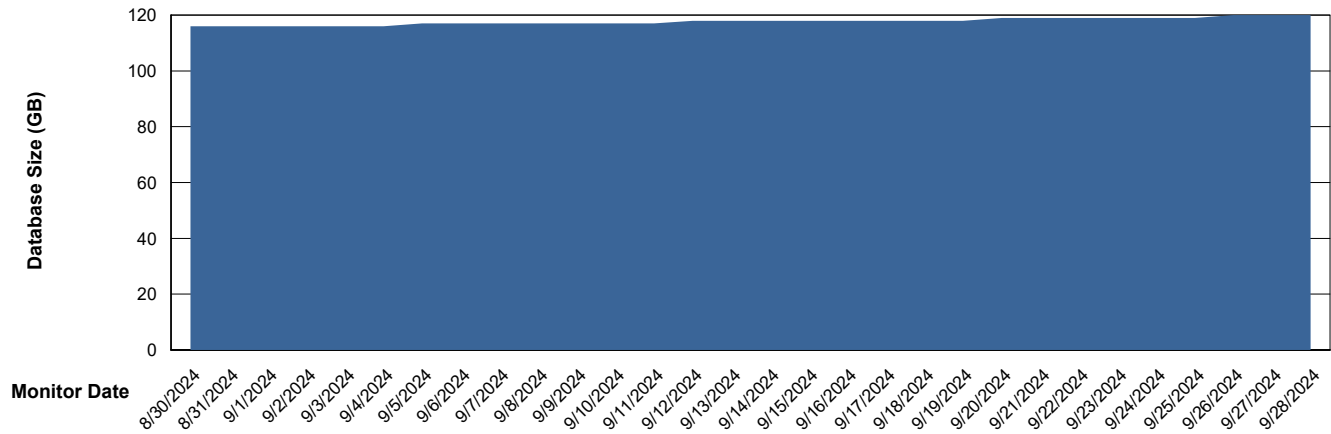

DATABASE SIZE ELI_PRD_FRASINTPRDDB01_ABS1

Database growth over last month