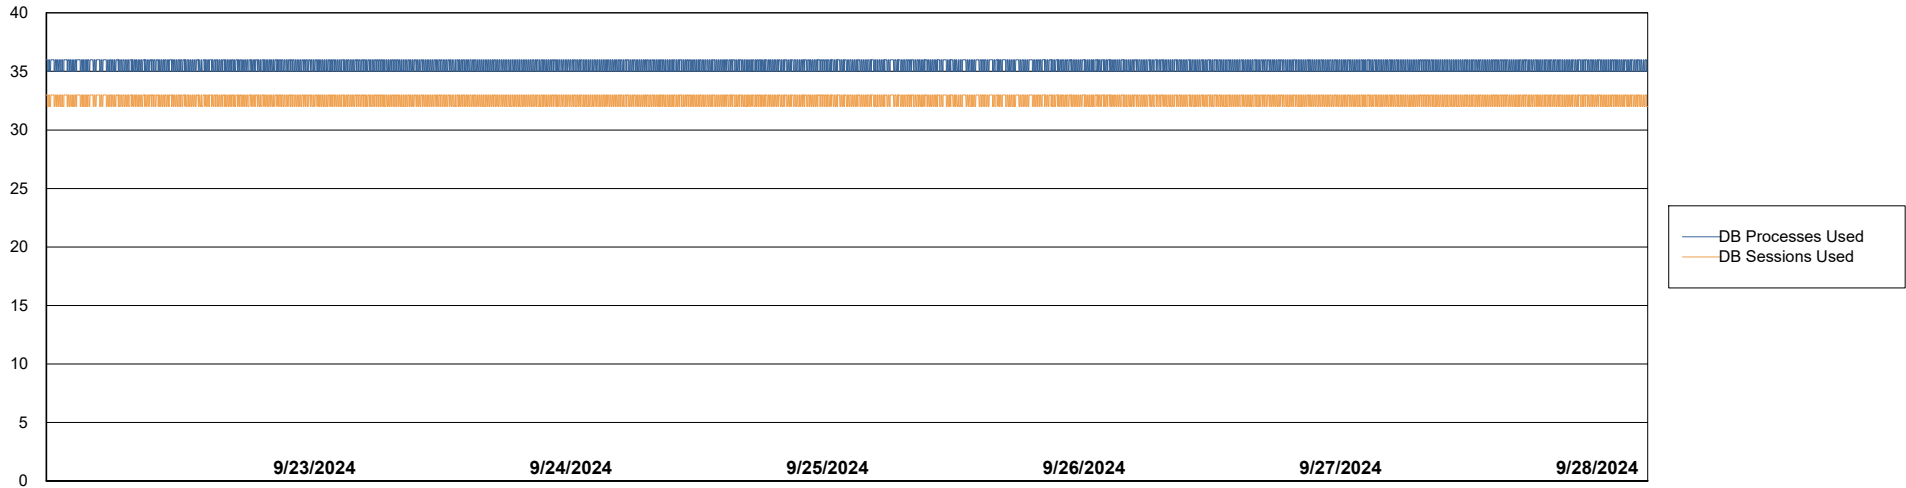

Database Performance ECL_PRD_ECLABS-TEST_HSBABS1

DB Processes Max 1,000