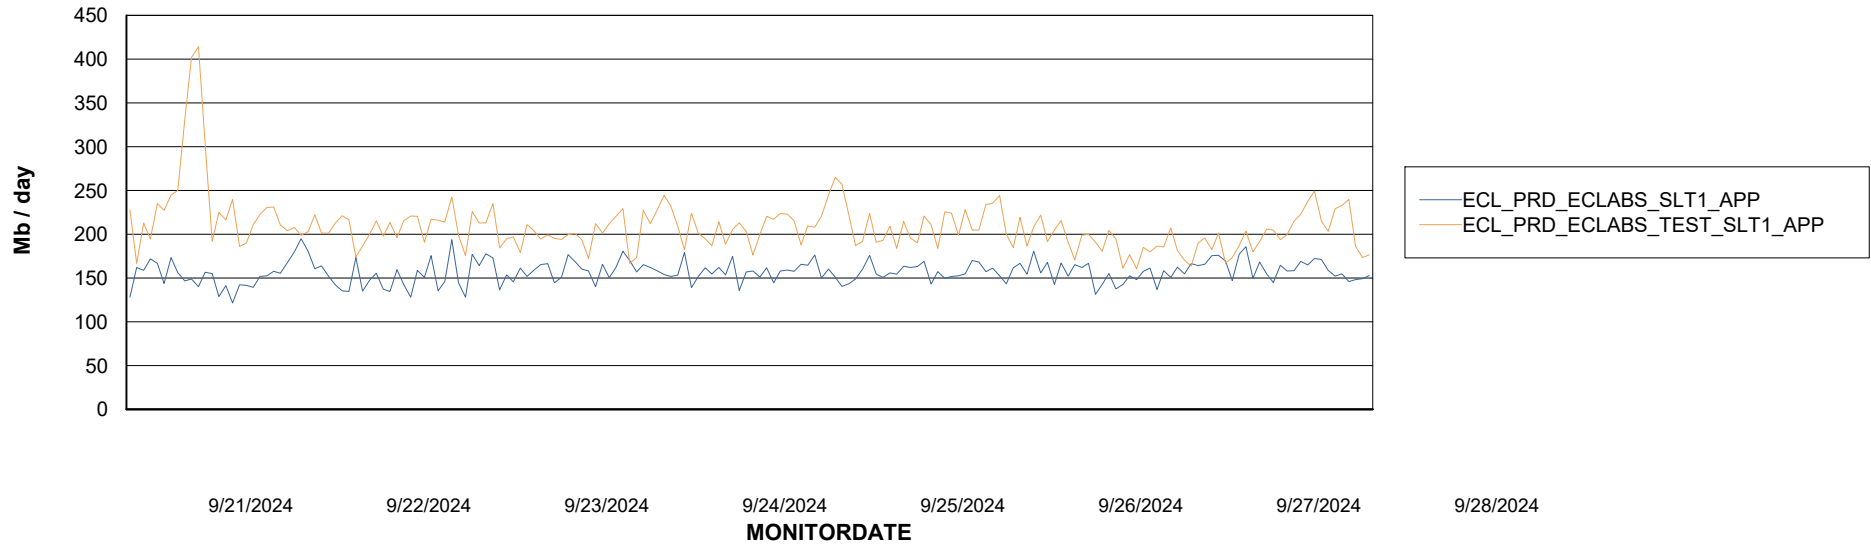

DB Processes Max 1,000

Weekly SLA Customer Report

Customer ECL_Production
 Database ID 156

DATABASE SIZE ECL_PRD_ECLABS_ABS1

Database growth over last month

Database Tablespace ECL_PRD_ECLABS_ABS1

Date	Tablespace Name	Filesize (Gb)	Usedsize (Gb)	Percentage free
9/28/2024	ABSDATA	81	63	22
	INDX	10	7	28
9/27/2024	ABSDATA	81	63	22
	INDX	10	7	28
9/26/2024	ABSDATA	81	63	22
	INDX	10	7	28
9/25/2024	ABSDATA	81	63	22
	INDX	10	7	28
9/24/2024	ABSDATA	81	63	22
	INDX	10	7	28
9/23/2024	ABSDATA	81	63	22
	INDX	10	7	28
9/22/2024	ABSDATA	81	63	22
	INDX	10	7	28

Weekly SLA Customer Report

Customer ECL_Production
Database ID 156

ABSSolute Application Server Services

Avg memory used per ABS Server Service

Avg users per day per ABS server

Weekly SLA Customer Report

Customer ECL_Production
Database ID 156