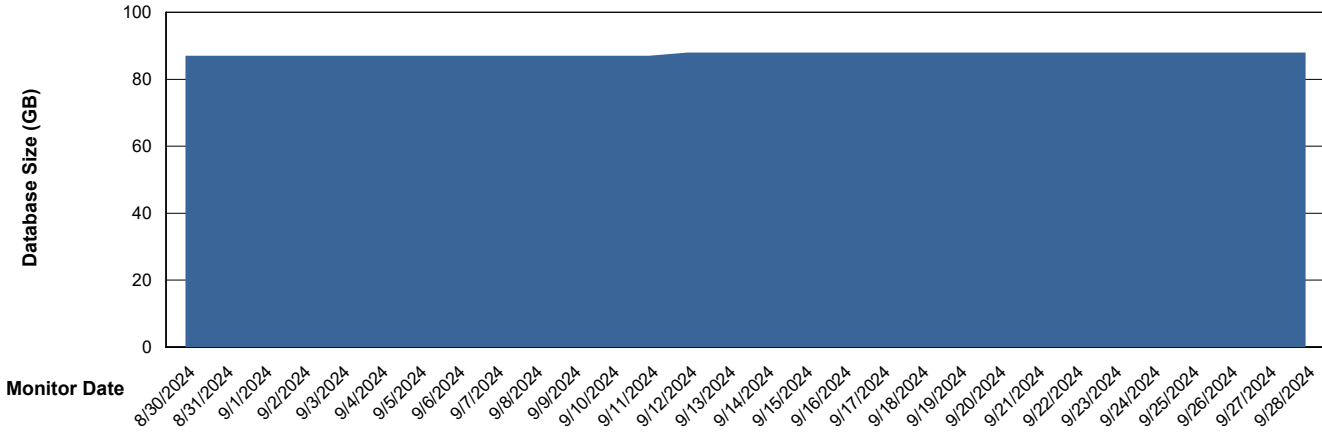

DB Processes Max 1,000

Weekly SLA Customer Report

Customer ECL_Production
 Database ID 156

DATABASE SIZE ECL_PRD_ECLABS_ABS1

Database growth over last month

Database Tablespace ECL_PRD_ECLABS_ABS1

Date	Tablespace Name	Filesize (Gb)	Usedsize (Gb)	Percentage free
9/28/2024	ABSDATA	81	63	22
	INDX	10	7	28
9/27/2024	ABSDATA	81	63	22
	INDX	10	7	28
9/26/2024	ABSDATA	81	63	22
	INDX	10	7	28
9/25/2024	ABSDATA	81	63	22
	INDX	10	7	28
9/24/2024	ABSDATA	81	63	22
	INDX	10	7	28
9/23/2024	ABSDATA	81	63	22
	INDX	10	7	28
9/22/2024	ABSDATA	81	63	22
	INDX	10	7	28

Weekly SLA Customer Report

Customer ECL_Production
Database ID 156

ABSSolute Application Server Services

Avg memory used per ABS Server Service

Avg users per day per ABS server

Weekly SLA Customer Report

Customer ECL_Production
Database ID 156