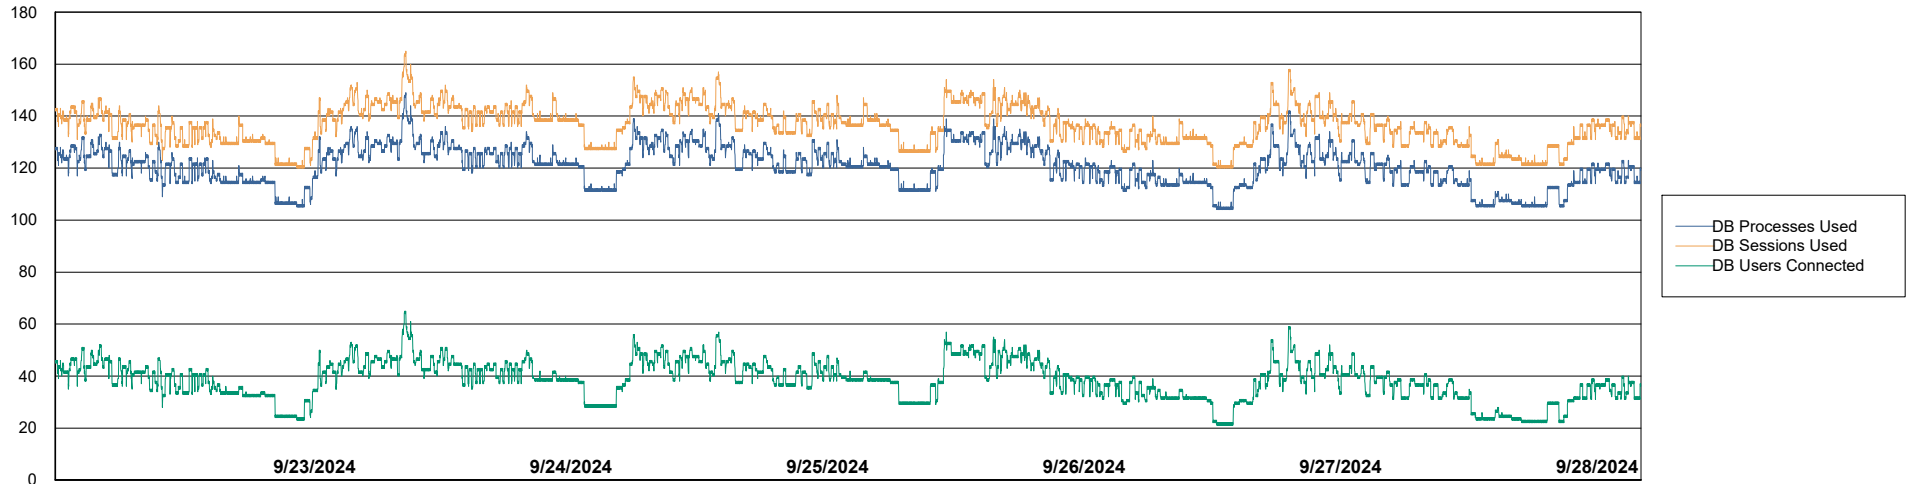

Weekly SLA Customer Report

Customer ECL_Production
Database ID 156

Harddisk Usage ECL_PRD_ECLABS-WEB

	Free disk space on C: (%)	Total disk space on C: (Gb)	Used disk space on C: (Gb)
9/28/2024	28	99	72
9/27/2024	28	99	72
9/26/2024	28	99	72
9/25/2024	28	99	71
9/24/2024	28	99	71
9/23/2024	28	99	71
9/22/2024	28	99	71

Weekly SLA Customer Report

Customer ECL_Production
Database ID 156

Database Performance ECL_PRD_ECLABS_ABS1

Weekly SLA Customer Report

Customer ECL_Production
Database ID 156

Database Performance ECL_PRD_ECLABS-TEST_HSBABS1