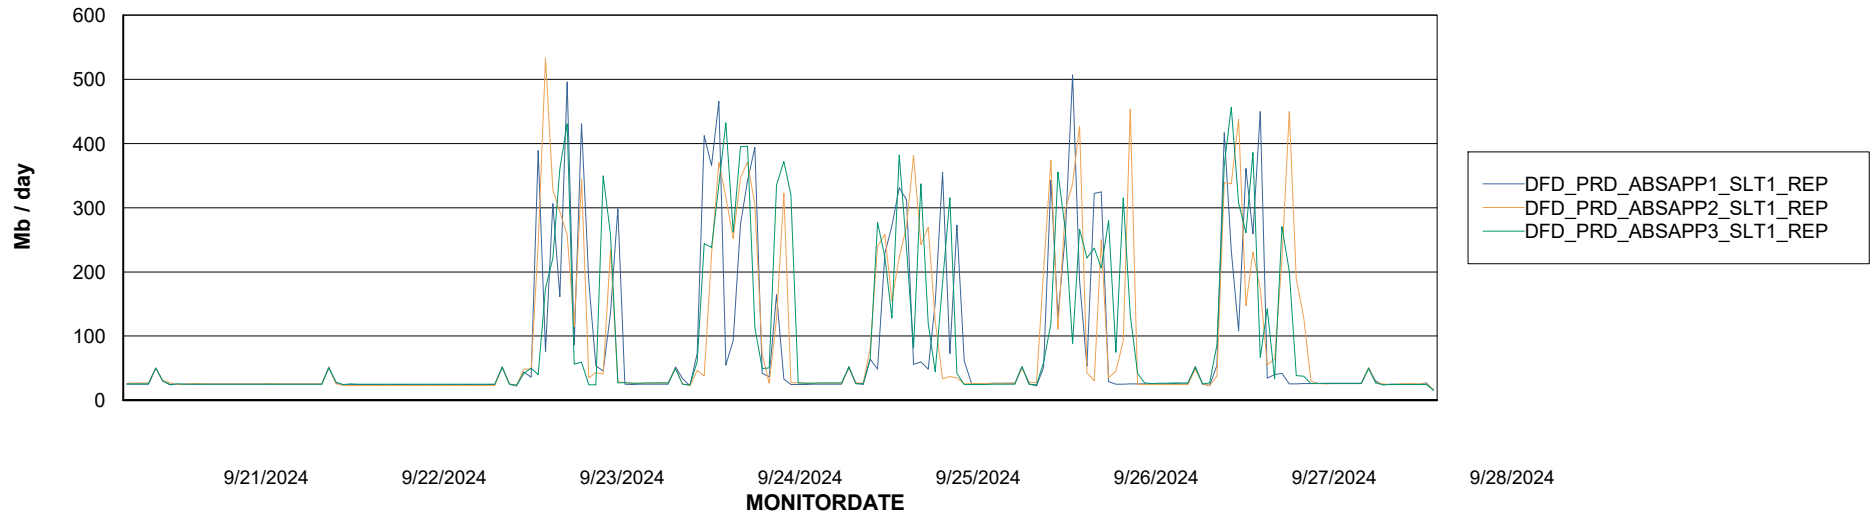

ABSSolute Application ReportServer Services

Avg memory used per ReportServer Service