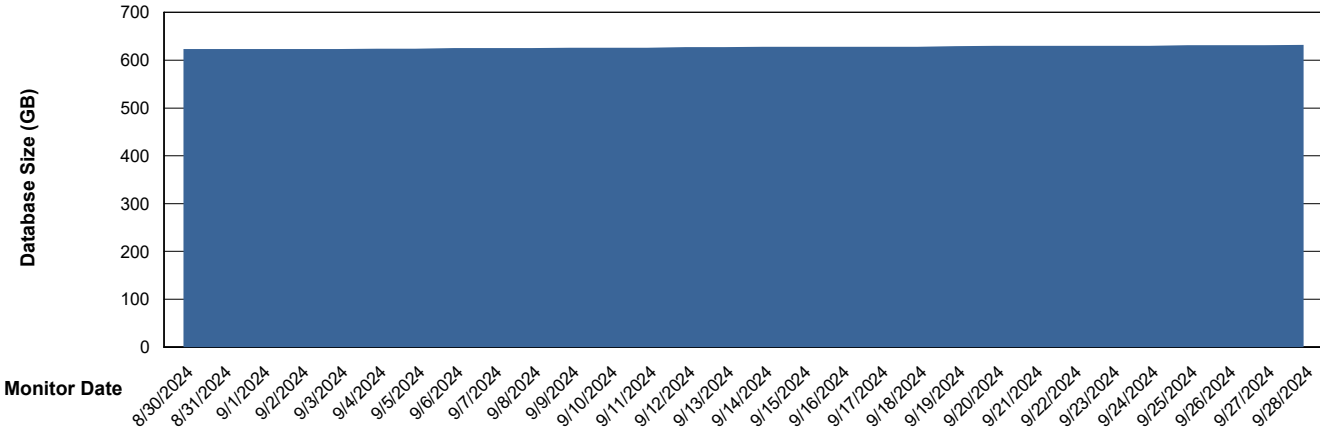

Database growth over last month

Database Tablespace CUS_PRD_ABSDB1_ABS1

Date	Tablespace Name	Filesize (Gb)	Usedsize (Gb)	Percentage free
9/28/2024	ABSDATA	286	235	18
	INDX	459	381	17
9/27/2024	ABSDATA	286	235	18
	INDX	459	381	17
9/26/2024	ABSDATA	286	234	18
	INDX	459	381	17
9/25/2024	ABSDATA	286	234	18
	INDX	459	381	17
9/24/2024	ABSDATA	286	234	18
	INDX	459	380	17
9/23/2024	ABSDATA	286	234	18
	INDX	459	380	17
9/22/2024	ABSDATA	286	234	18
	INDX	459	380	17