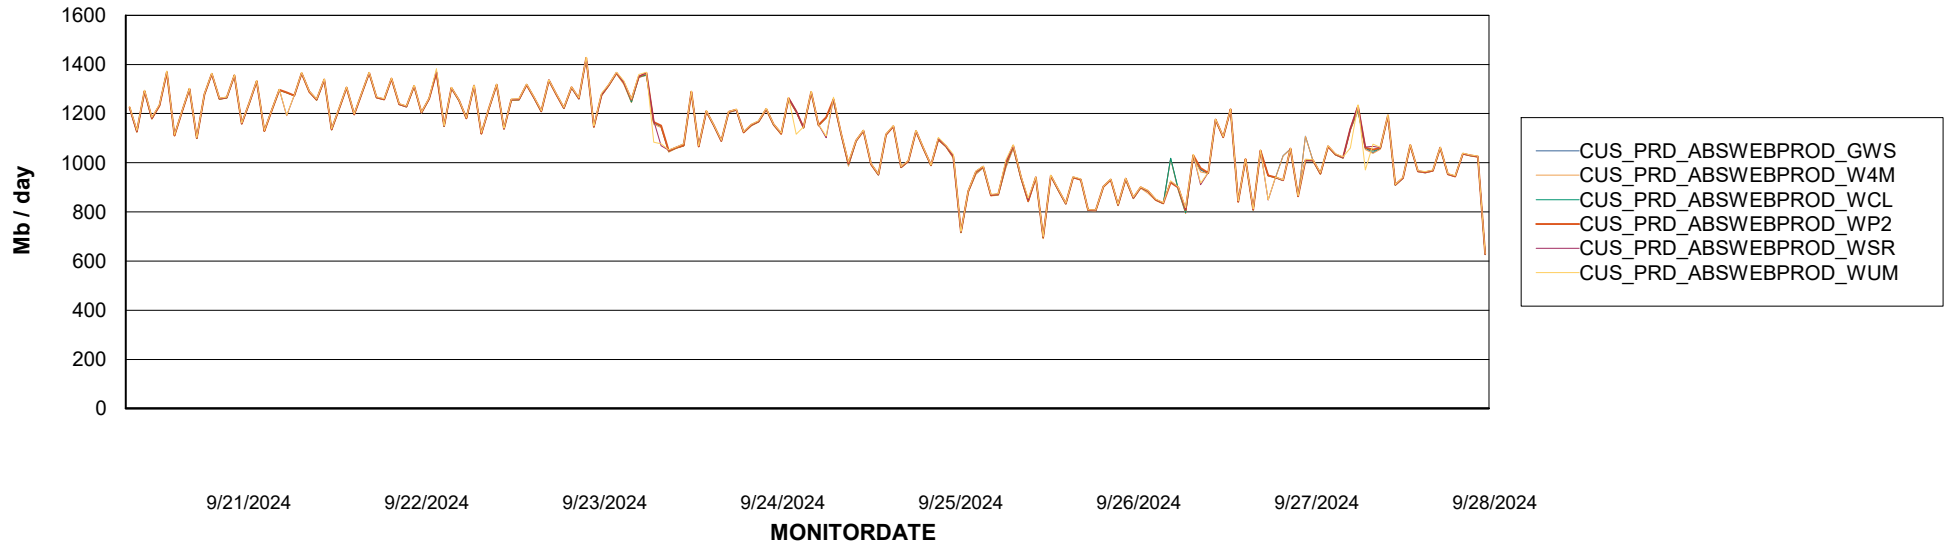

ABSSolute Web Component Services

Avg memory used per ABS Web component