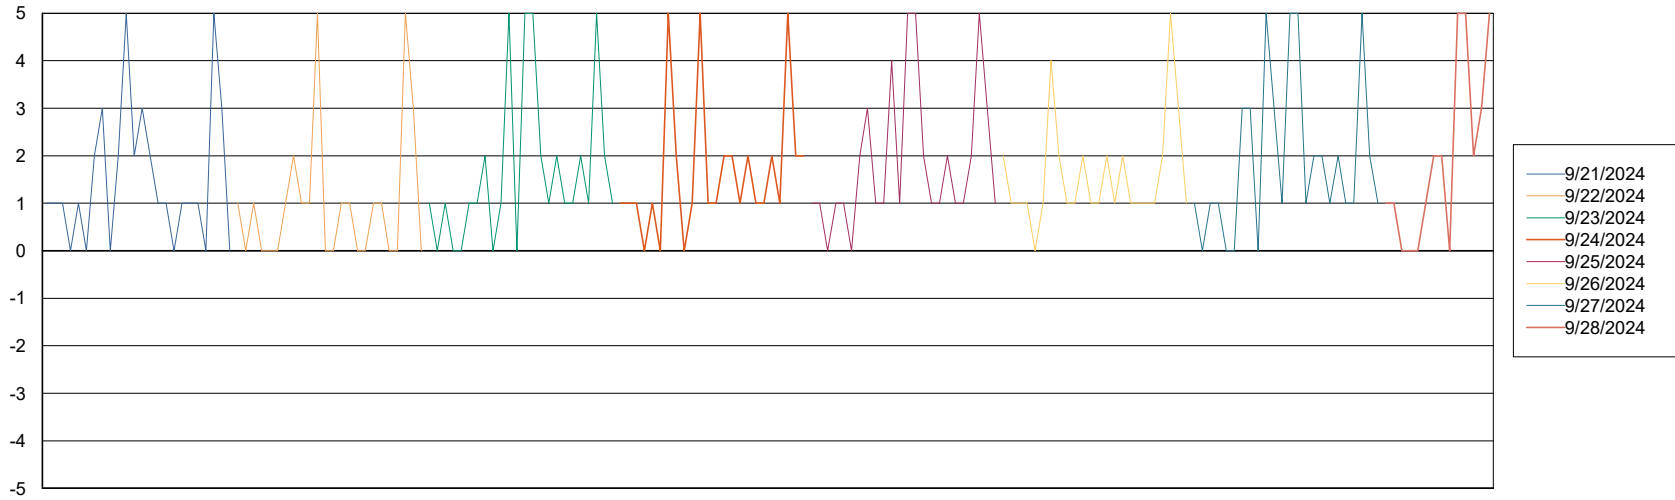

Recovery lag for last 7 days