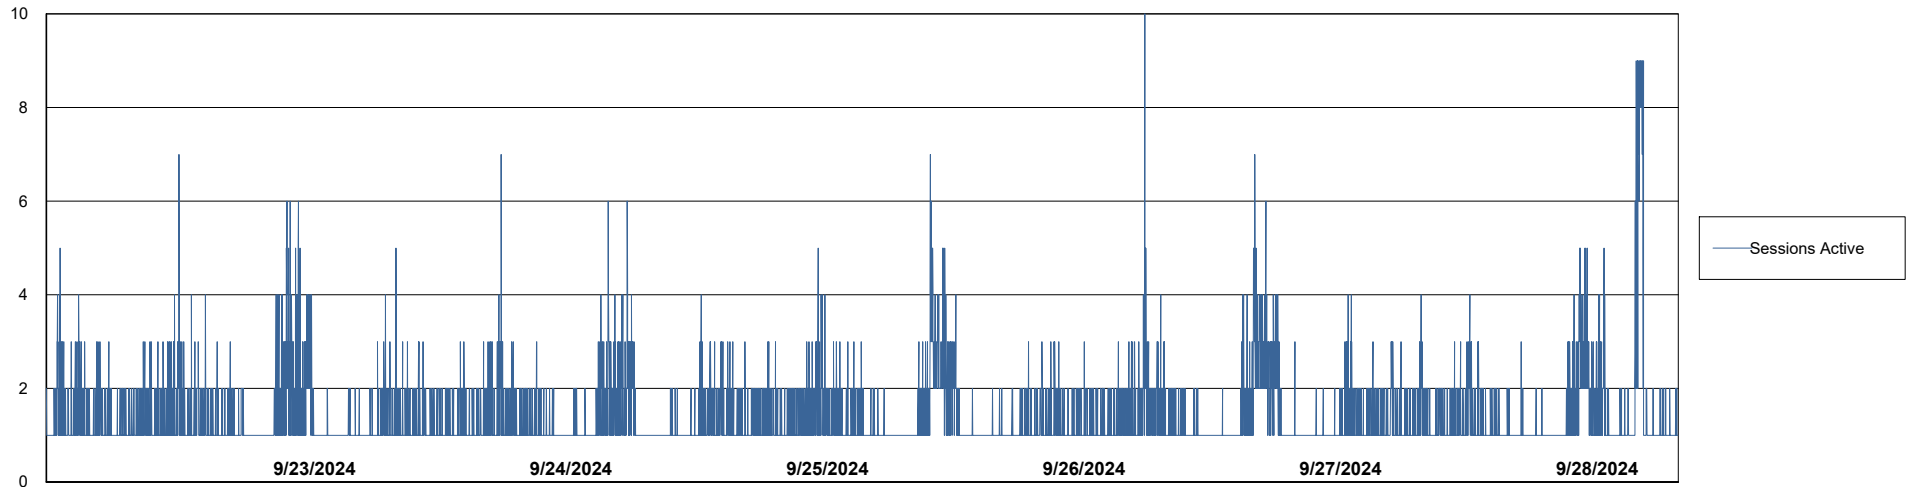

Database Performance CUS_PRD_ABSDB1_ABS1