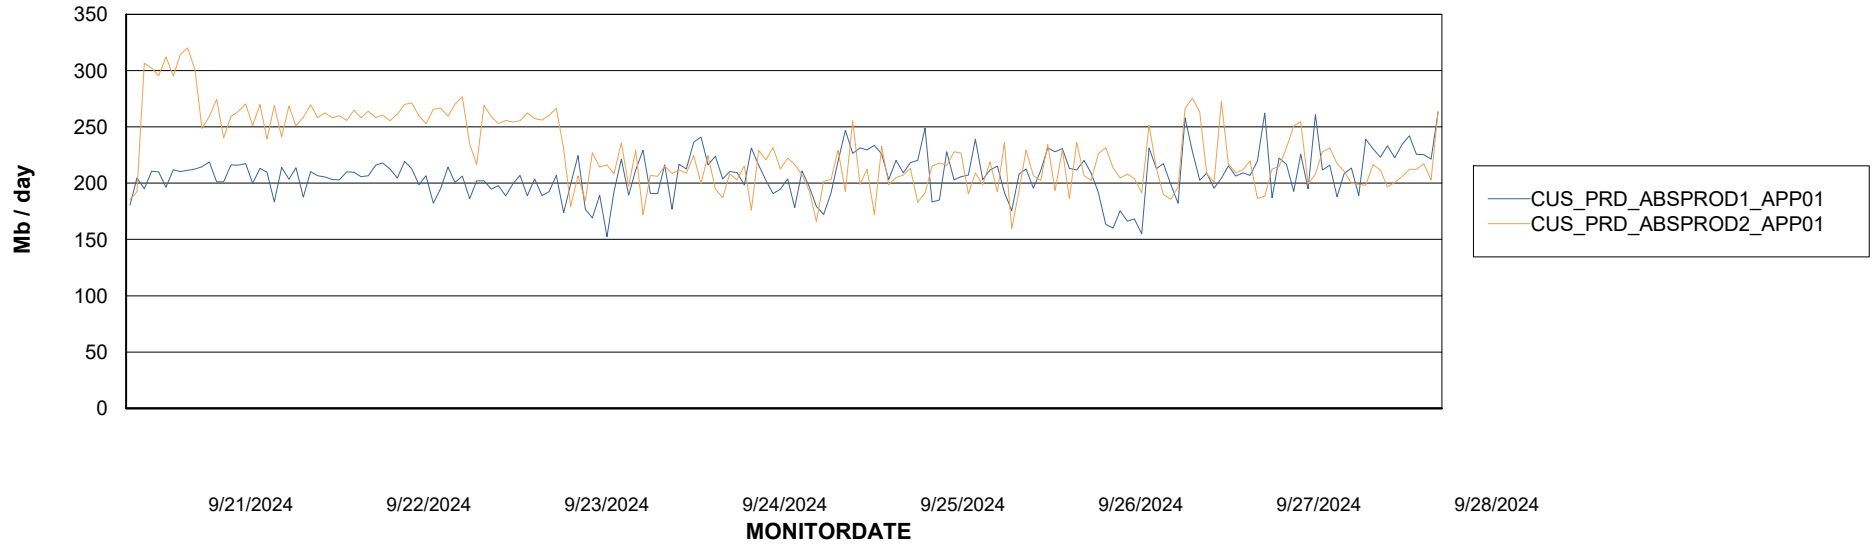

ABSSolute Application Server Services

Avg memory used per ABS Server Service