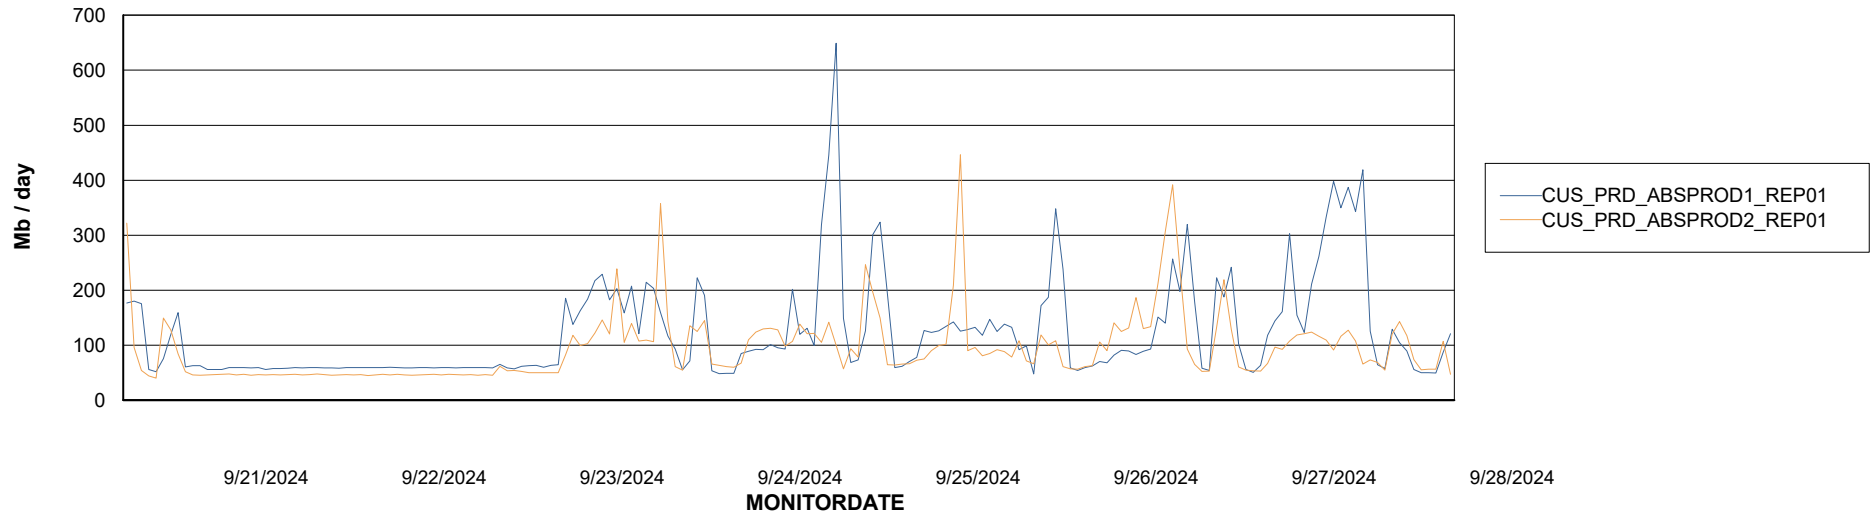

ABSSolute Application ReportServer Services

Avg memory used per ReportServer Service