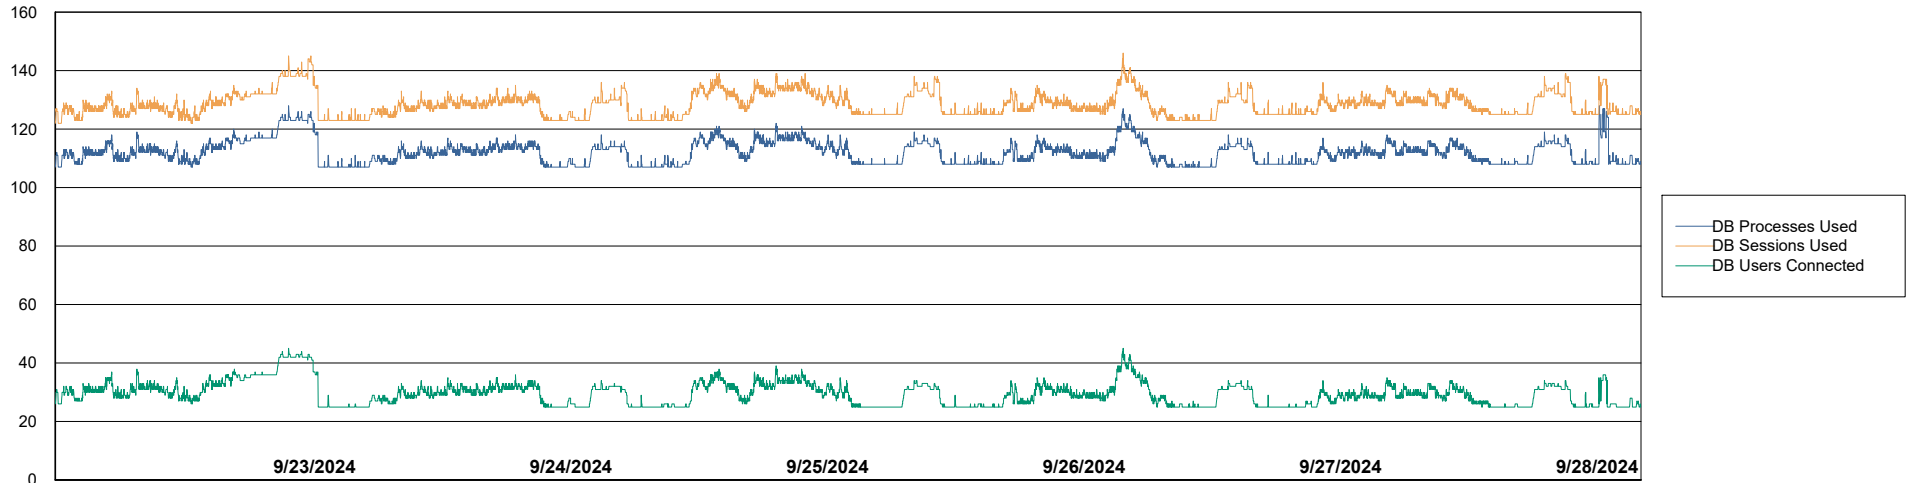

Database Performance CUS_PRD_ABSDB1_ABS1