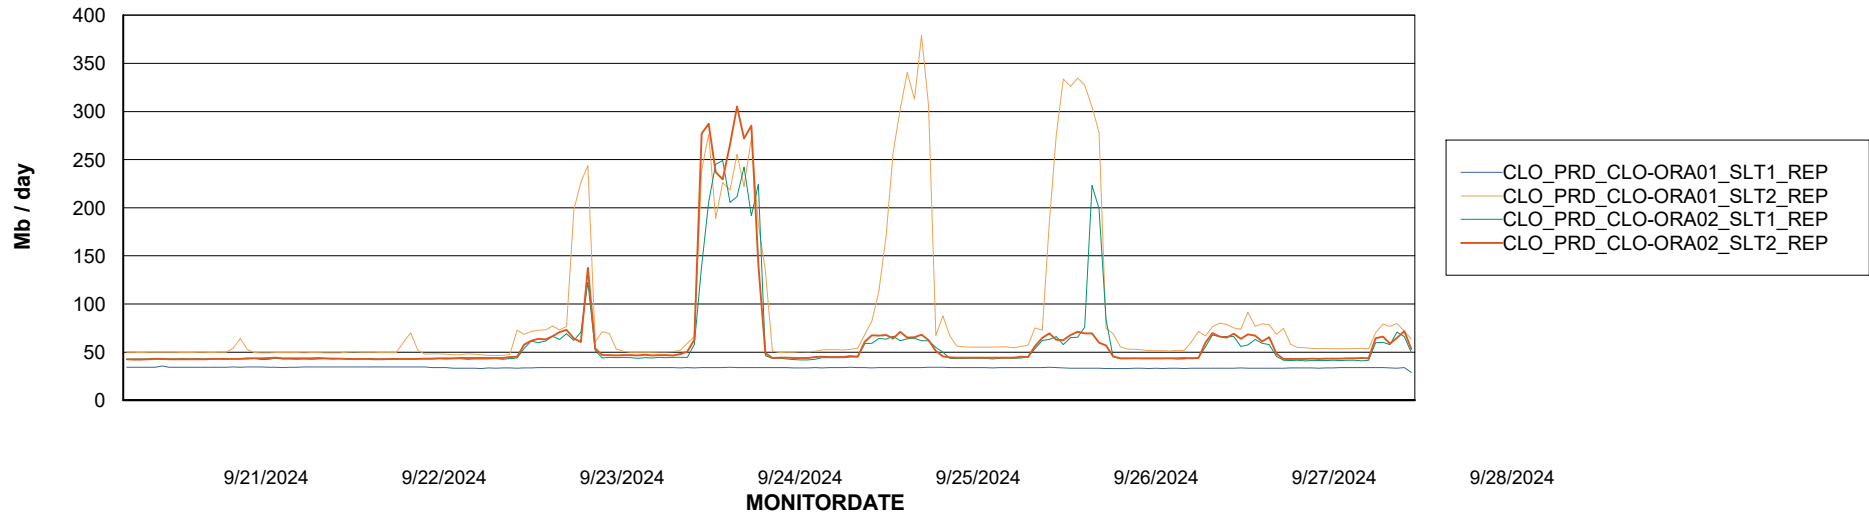

Avg memory used per ABS Server Service

Avg users per day per ABS server

Weekly SLA Customer Report

Customer CLO Production
Database ID 38

ABSSolute Application ReportServer Services

Avg memory used per ReportServer Service