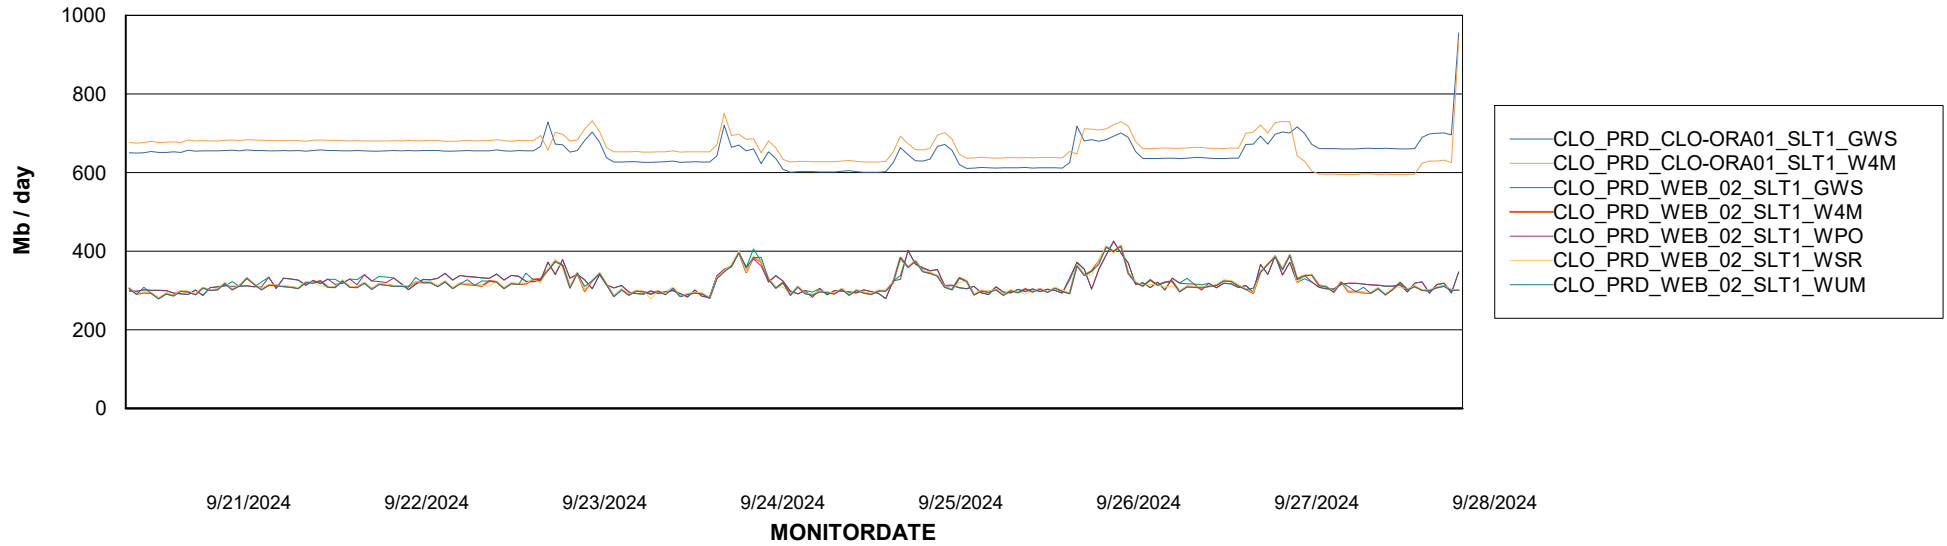

ABSSolute Web Component Services

Avg memory used per ABS Web component