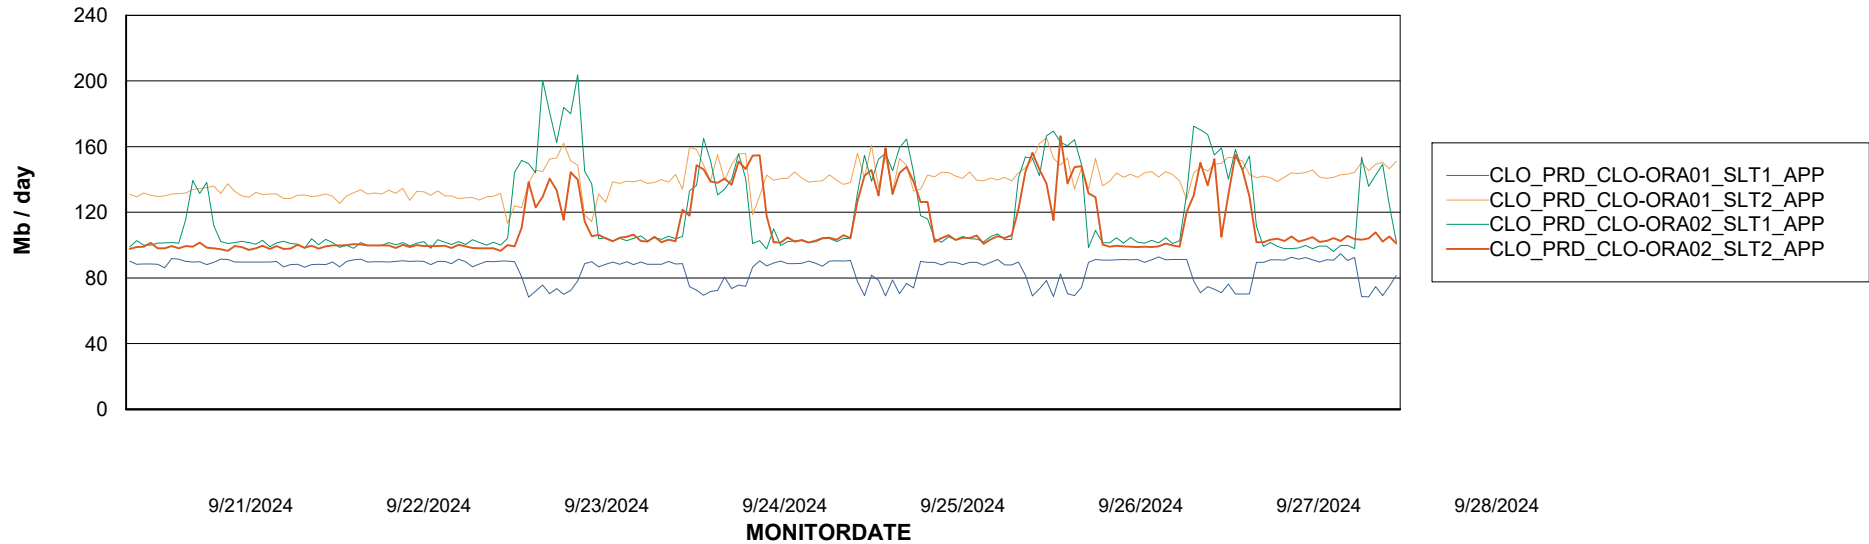

ABSSolute Application Server Services

Avg memory used per ABS Server Service