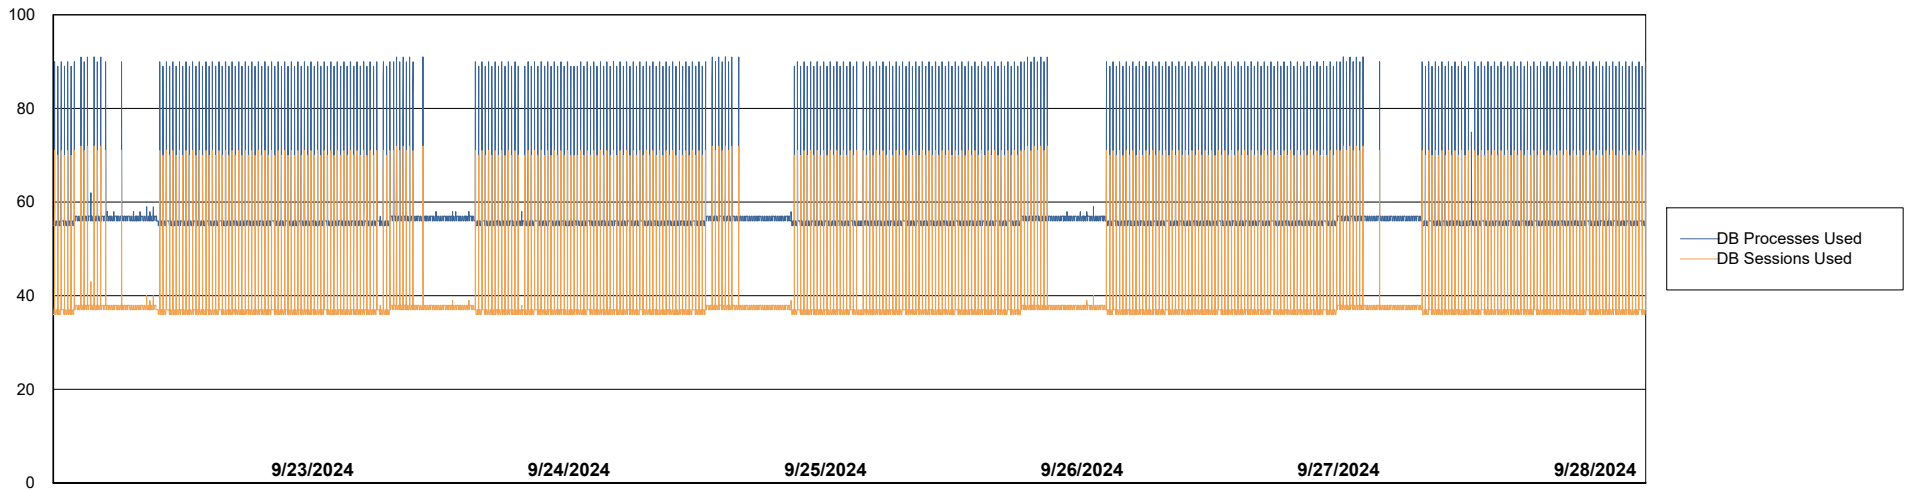

Database Performance CLO_PRD_CLO-ORA02_HSBABS1

DB Processes Max 1,000