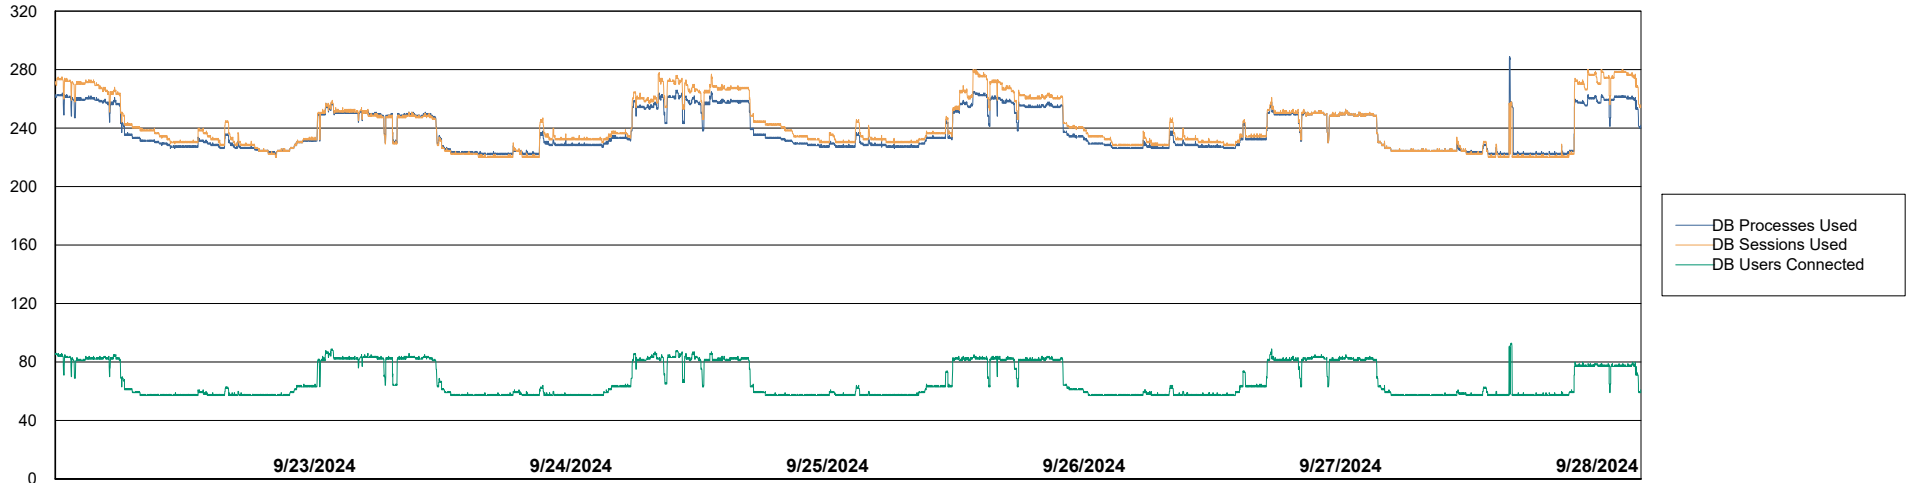

Database Performance CLO_PRD_CLO-ORA01_ABS1