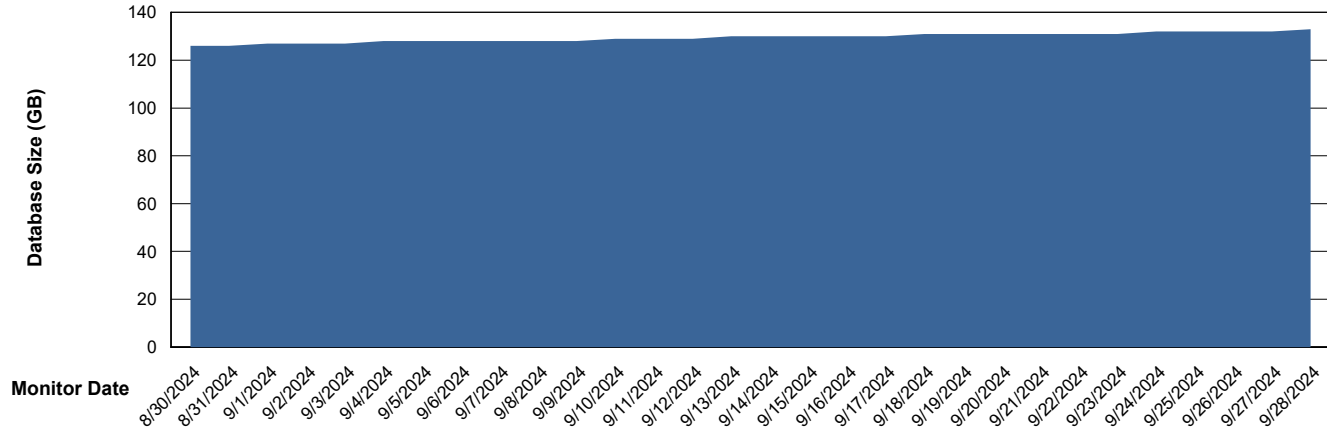

Weekly SLA Customer Report

Customer CLB OCI AMS Production
Database ID 196

Database Performance CLB-BI-AMS_ABS1_DB

Weekly SLA Customer Report

Customer: CLB OCI AMS Production
Database ID: 196

Database Performance: CLB-DBS1-AMS_PROD_ABS1

Weekly SLA Customer Report

Customer CLB OCI AMS Production
Database ID 196

DATABASE SIZE CLB-BI-AMS_ABS1_DB

Database growth over last month

DATABASE SIZE CLB-DBS1-AMS_PROD_ABS1

Database growth over last month