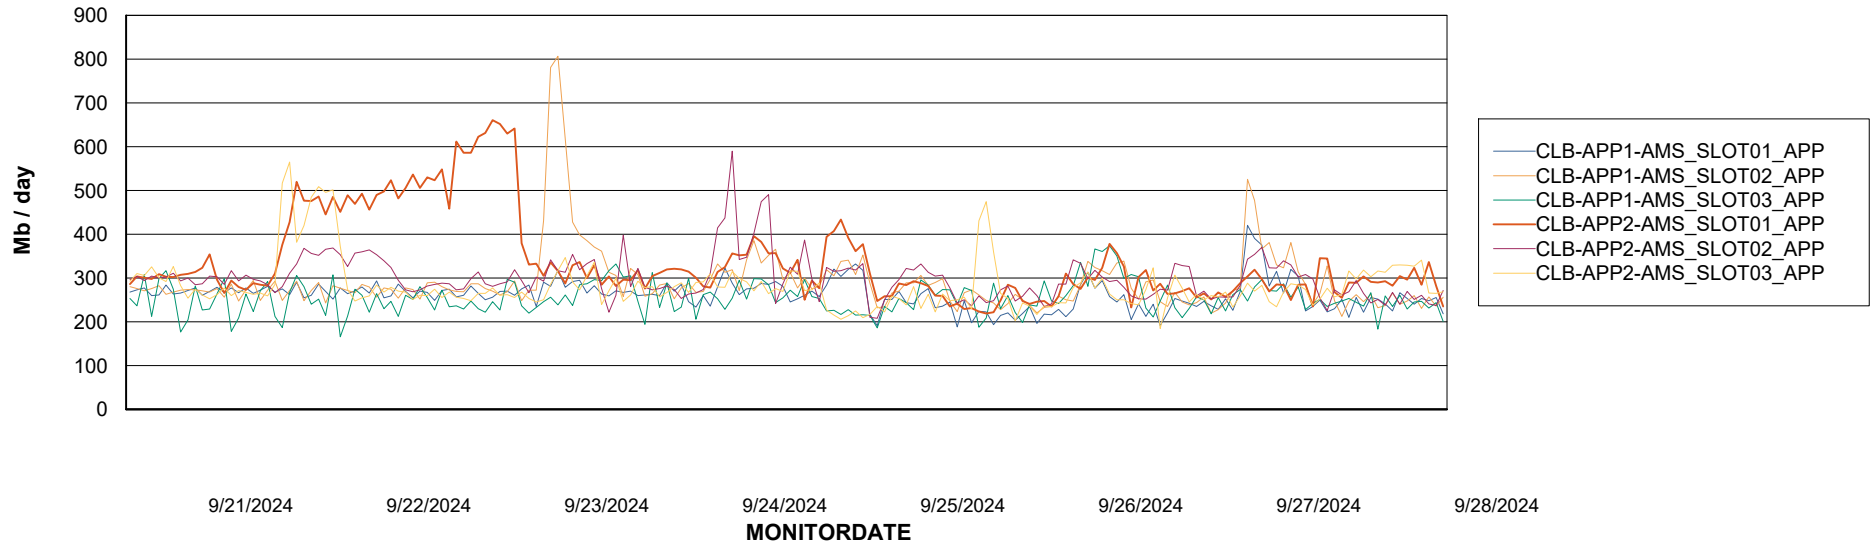

ABSSolute Application Server Services

Avg memory used per ABS Server Service