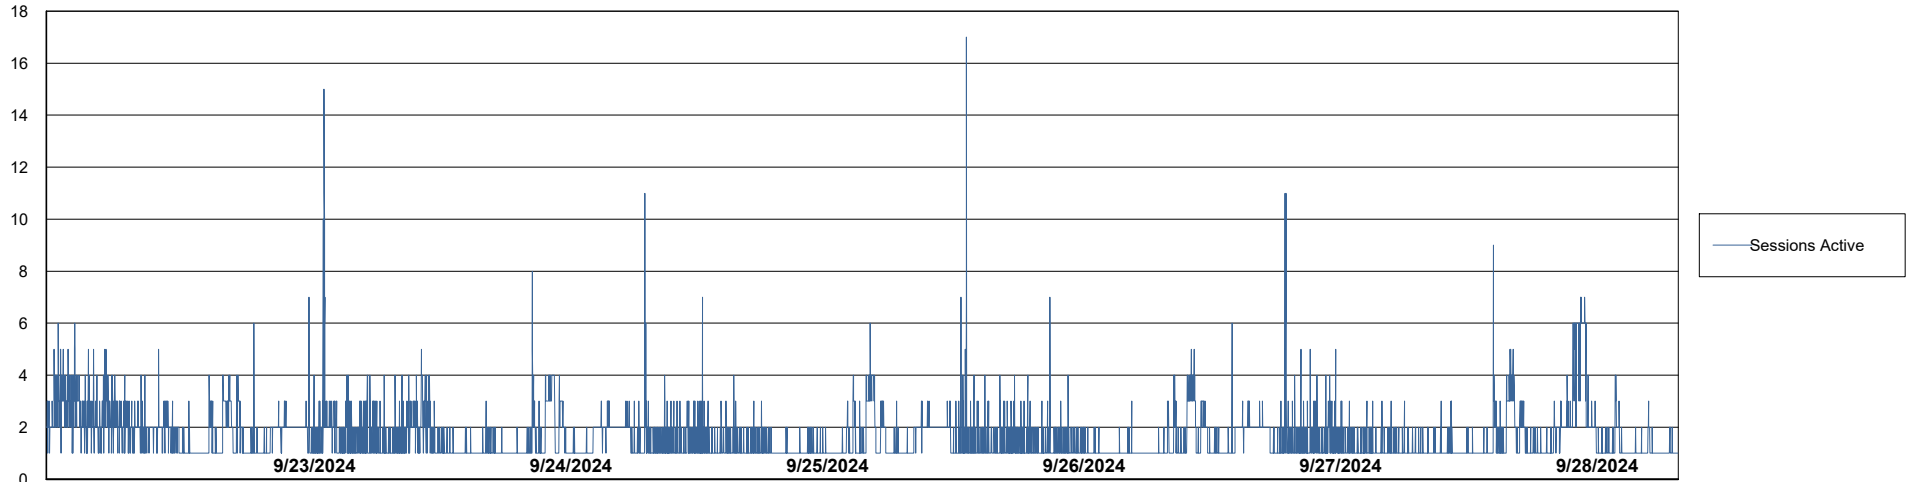

Weekly SLA Customer Report

Customer CLB OCI AMS Production
Database ID 196

Database Performance CLB-BI-AMS_ABS1_DB

Weekly SLA Customer Report

Customer: CLB OCI AMS Production
Database ID: 196

Database Performance: CLB-DBS1-AMS_PROD_ABS1