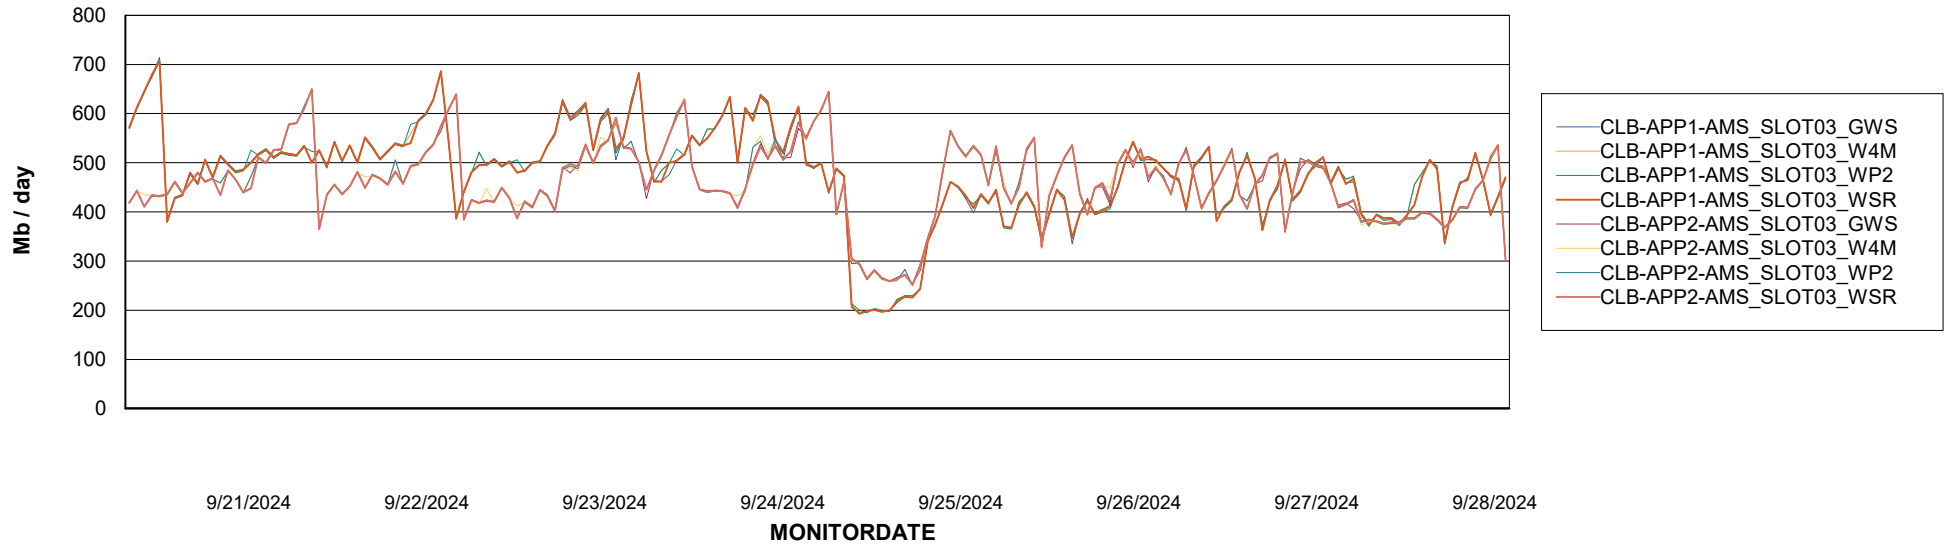

ABSSolute Application ReportServer Services

Avg memory used per ReportServer Service

Weekly SLA Customer Report

Customer: CLB OCI AMS Production
Database ID: 196

ABSSolute Web Component Services

Avg memory used per ABS Web component