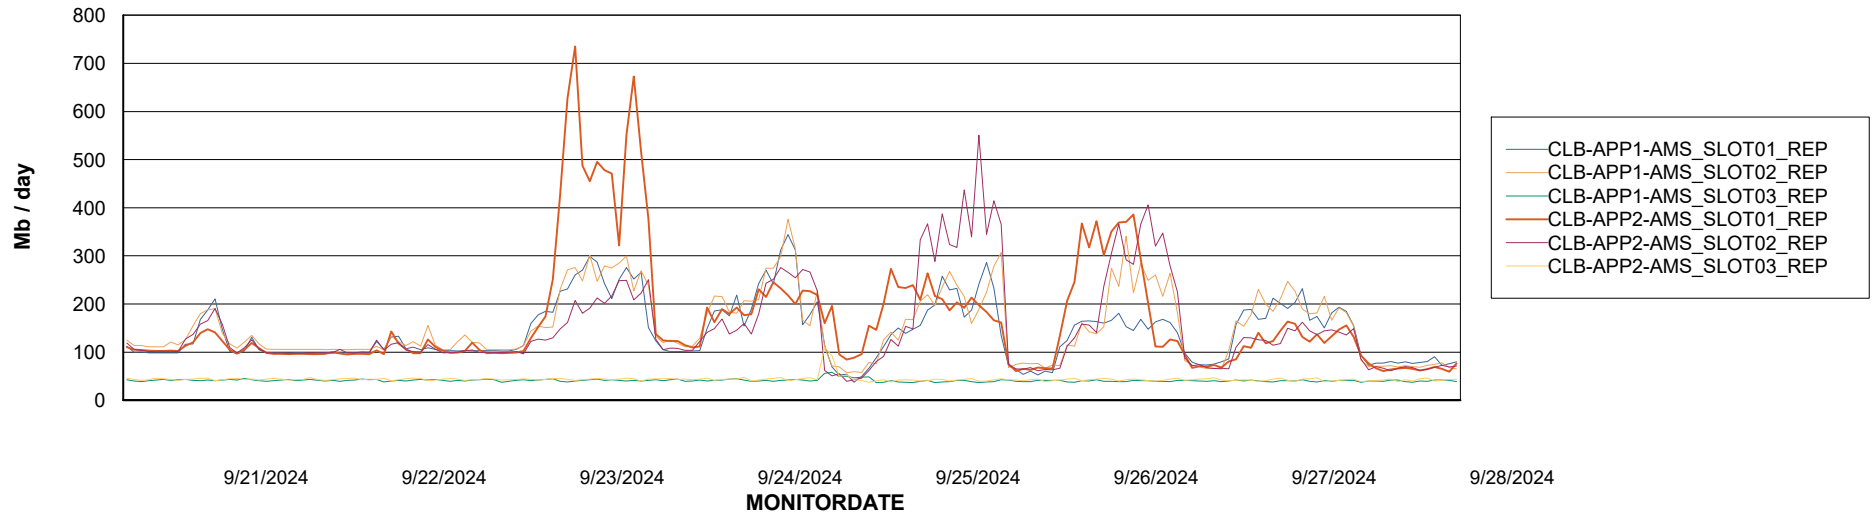

ABSSolute Application ReportServer Services

Avg memory used per ReportServer Service