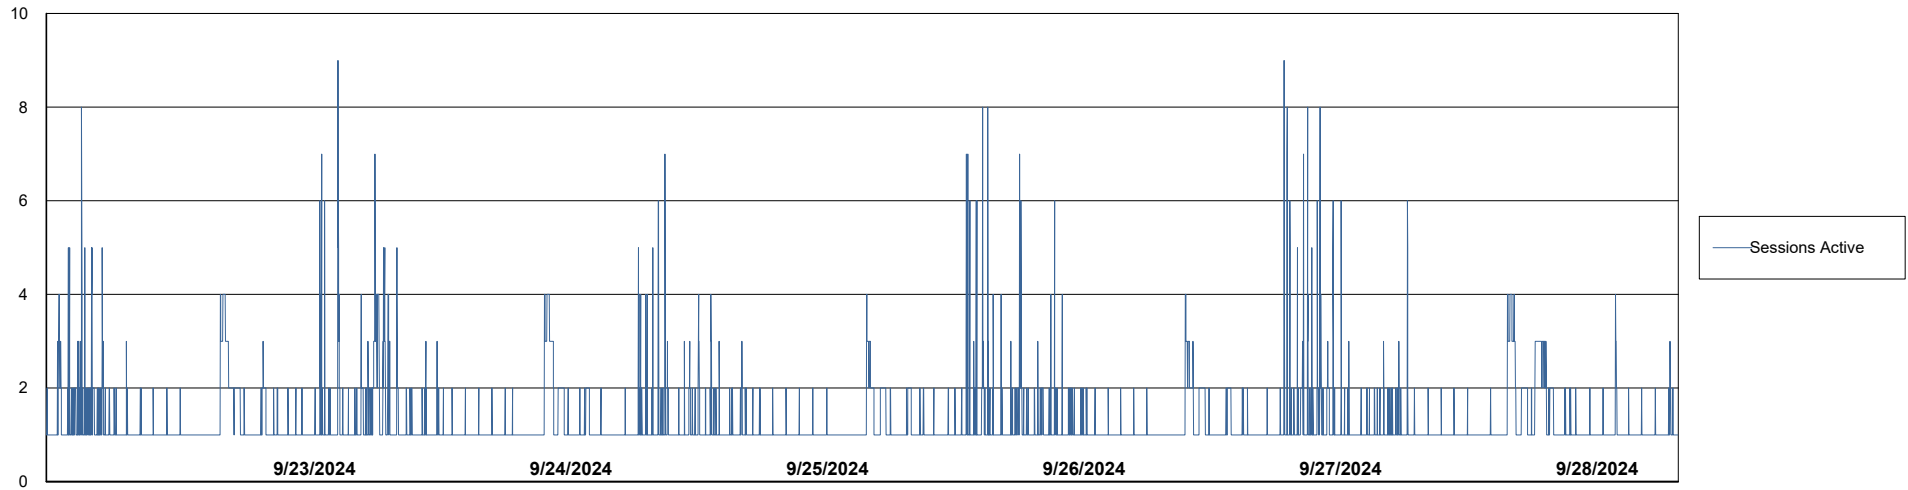

Database Performance CLB-BI-AMS_ABS1_DB