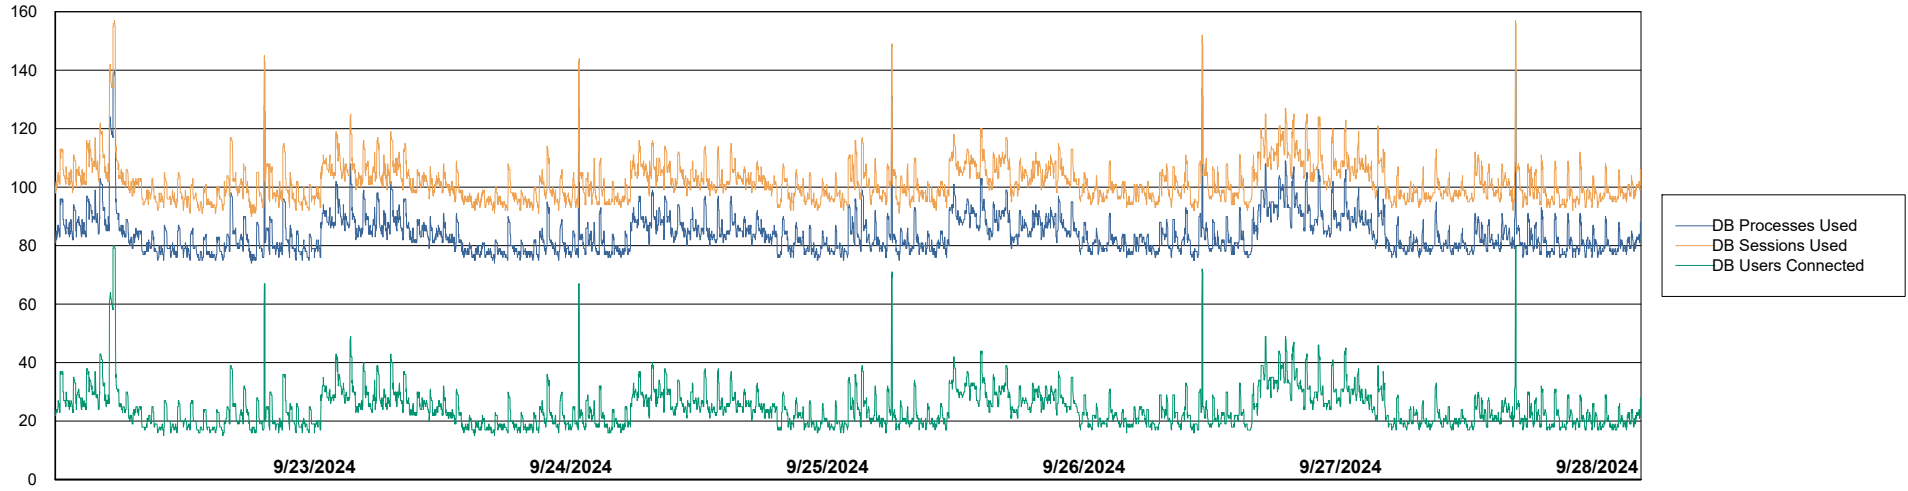

Database Performance CLB-BI-AMS_ABS1_DB