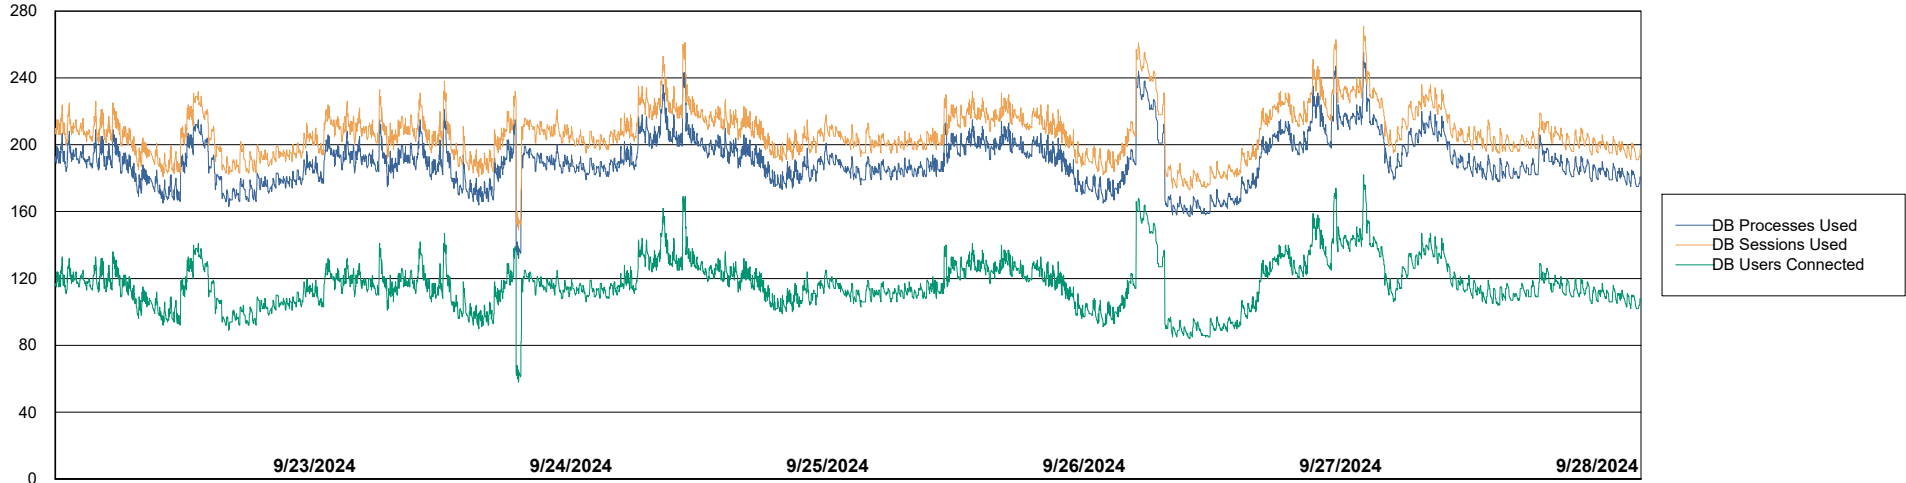

Weekly SLA Customer Report

Customer CLB OCI AMS Production
Database ID 196

Database Performance CLB-BI-AMS_ABS1_DB

Weekly SLA Customer Report

Customer: CLB OCI AMS Production
Database ID: 196

Database Performance: CLB-DBS1-AMS_PROD_ABS1