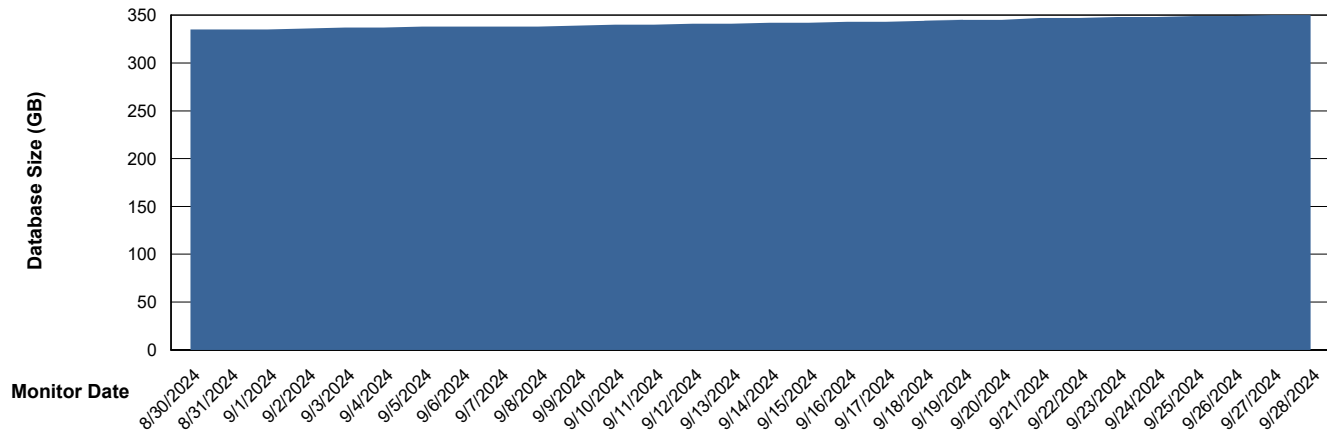

Weekly SLA Customer Report

Customer CLB OCI AMS Production
Database ID 196

DATABASE SIZE CLB-BI-AMS_ABS1_DB

Database growth over last month

DATABASE SIZE CLB-DBS1-AMS_PROD_ABS1

Database growth over last month